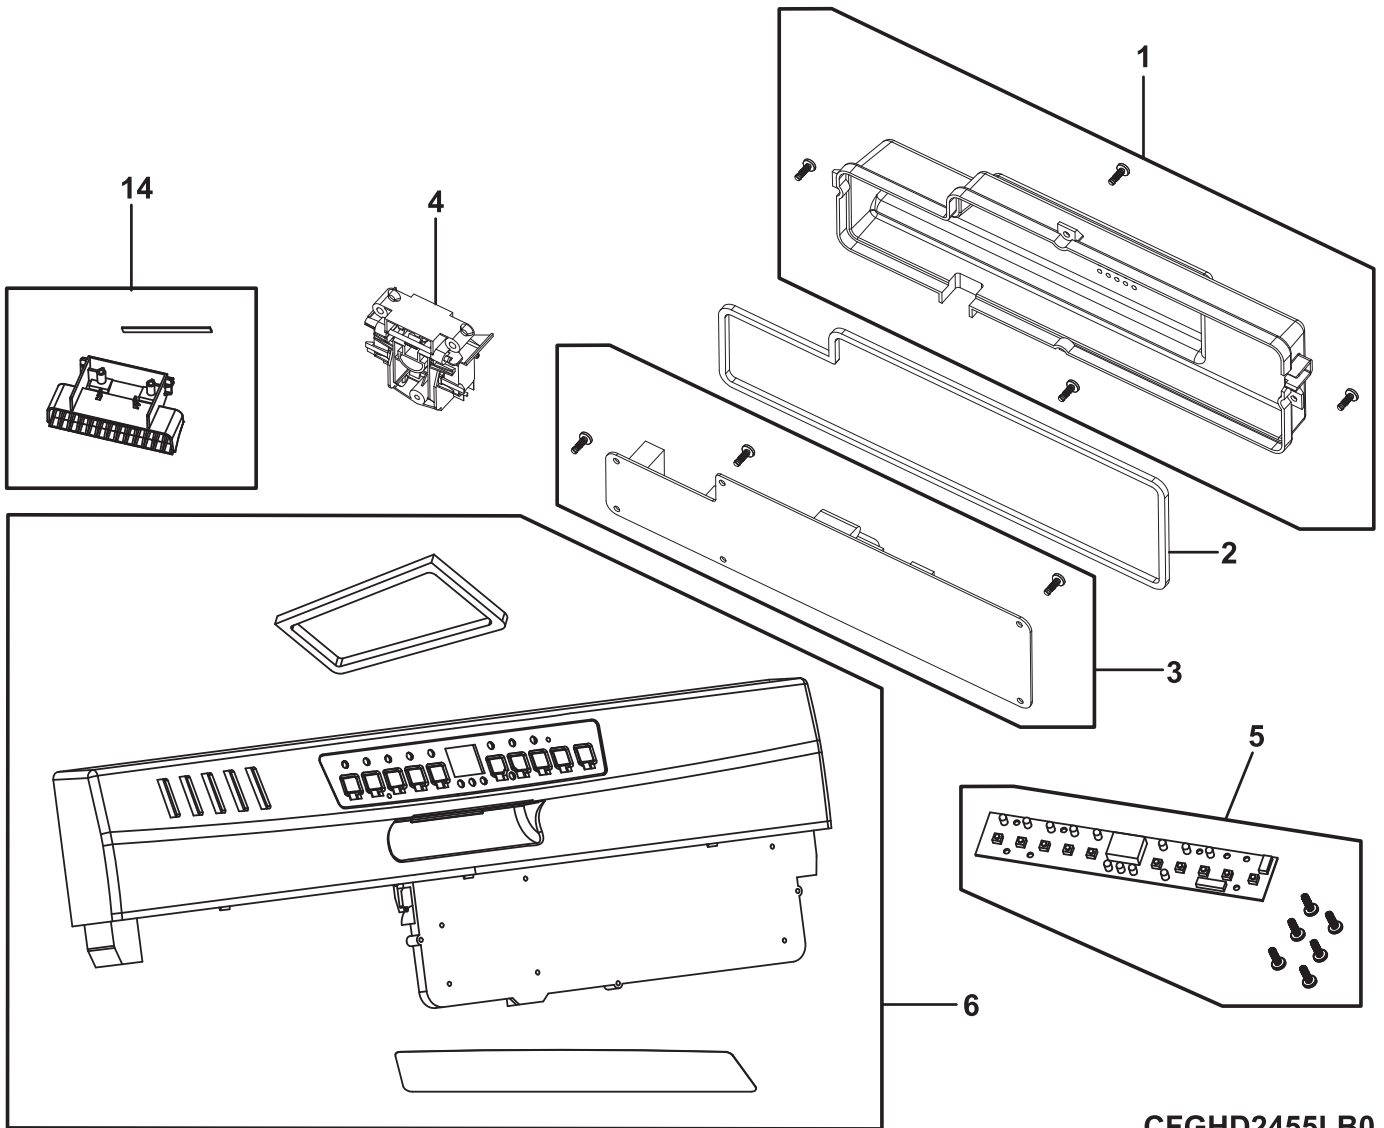

CONTROL PANEL

CAUTION: Use the Kenmore part number to order part, not the illustration number.

CFGHD2455LB0