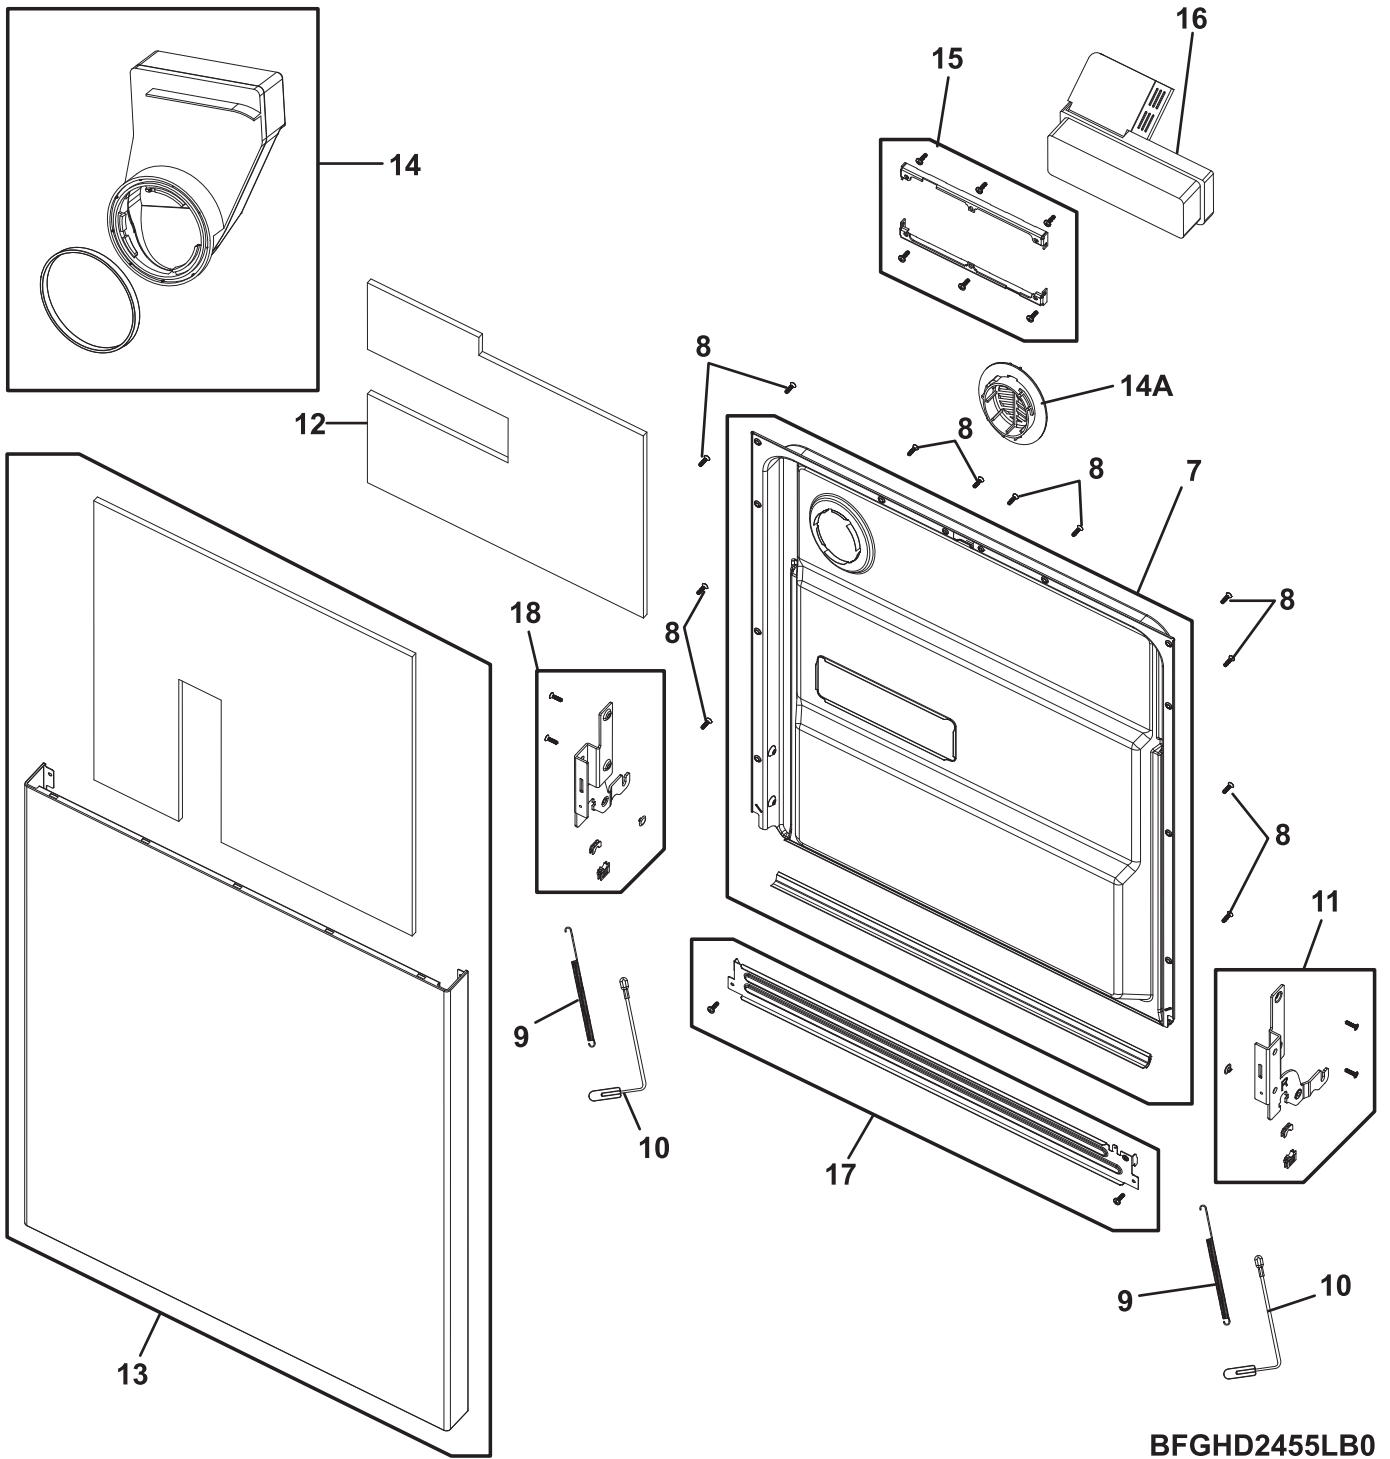

DOOR

CAUTION: Use the Kenmore part number to order part, not the illustration number.

BFGHD2455LB0

DOOR

CAUTION: Use the Kenmore part number to order part, not the illustration number.

Model Index: **A** 587.1541 (587.15412100A)
                              B 587.1541 (587.15413100A)

POS. NO	PART NO.		DESCRIPTION
7	5304480727	A B	Liner Assembly, door, inner, w/mastic
8	5304480728	A B	Screw, door liner, (12)
9	5304475581	A B	Spring, door, (2)
10	5304475582	A B	Cable, door, (2)
11	5304475583	A B	Hinge Assembly, RH, w/screws-spacer
12	5304475584	A B	Insulation, door liner
13	5304480748	A -	Door Assembly, outer, white, w/insulation
13*	5304484724	A -	Nameplate, door, white, Kenmore
13	5304480750	- B	Door Assembly, outer, stainless, w/insulation
13*	5304484725	- B	Nameplate, door, stainless, Kenmore
14	5304480726	A B	Vent Assembly, door
14A	5304480723	A B	Connector, door vent
15	5304475587	A B	Bracket Assembly, dispenser, w/screws
16 #	5304484723	A B	Dispenser Assembly, detergent
16*	5304480730	A B	Cover, dispenser
17	5304475589	A B	Support Assembly, hinge, w/screws
18	5304475590	A B	Hinge Assembly, LH, w/screws-spacer