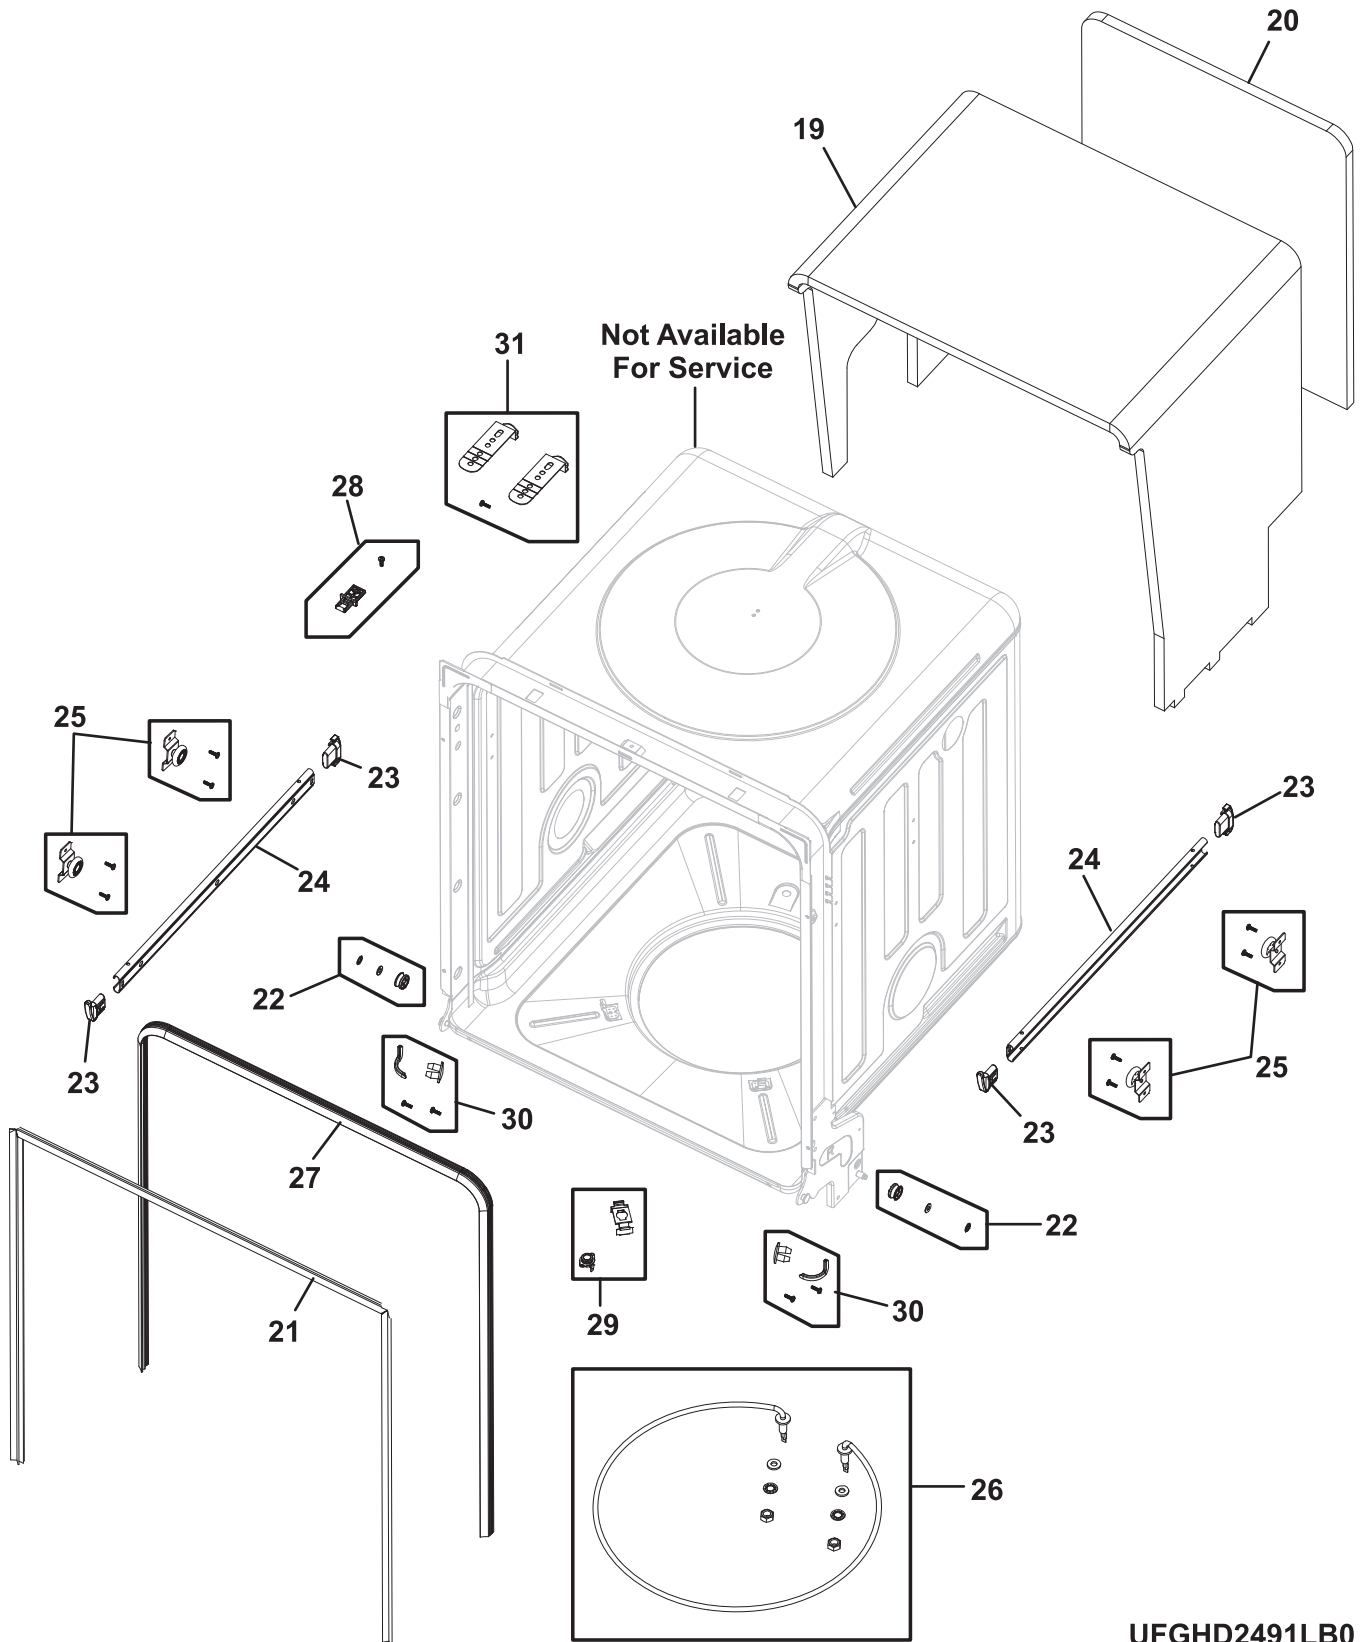

TUB

CAUTION: Use the Kenmore part number to order part, not the illustration number.

UFGHD2491LB0

TUB

CAUTION: Use the Kenmore part number to order part, not the illustration number.

Model Index: **A** 587.1541 (587.15412100A)
                              B 587.1541 (587.15413100A)

POS. NO	PART NO.		DESCRIPTION
19	5304484726	A B	Insulation, blanket, top & sides
20	5304475592	A B	Insulation, blanket, back
21	5304475593	A B	Seal Kit, cabinet
22	5304475594	A B	Roller Assembly, hinge, (2)
23	5304475595	A B	Cap, rack slide, (4)
24	5304475596	A B	Slide, upper rack, (2)
25	5304475597	A B	Roller Assembly, rack slide, (4), w/screws
26 #	5304475598	A B	Heater Assembly, tub, w/nuts-washers
27	5304475599	A B	Gasket, tub
28	5304475600	A B	Strike Assembly, latch, w/screws
29 #	5304475601	A B	Thermostat Assembly, hi limit, w/bracket
30	5304475602	A B	Mounting Kit, side, w/screws
31	5304475603	A B	Bracket Assembly, top cabinet, w/screws