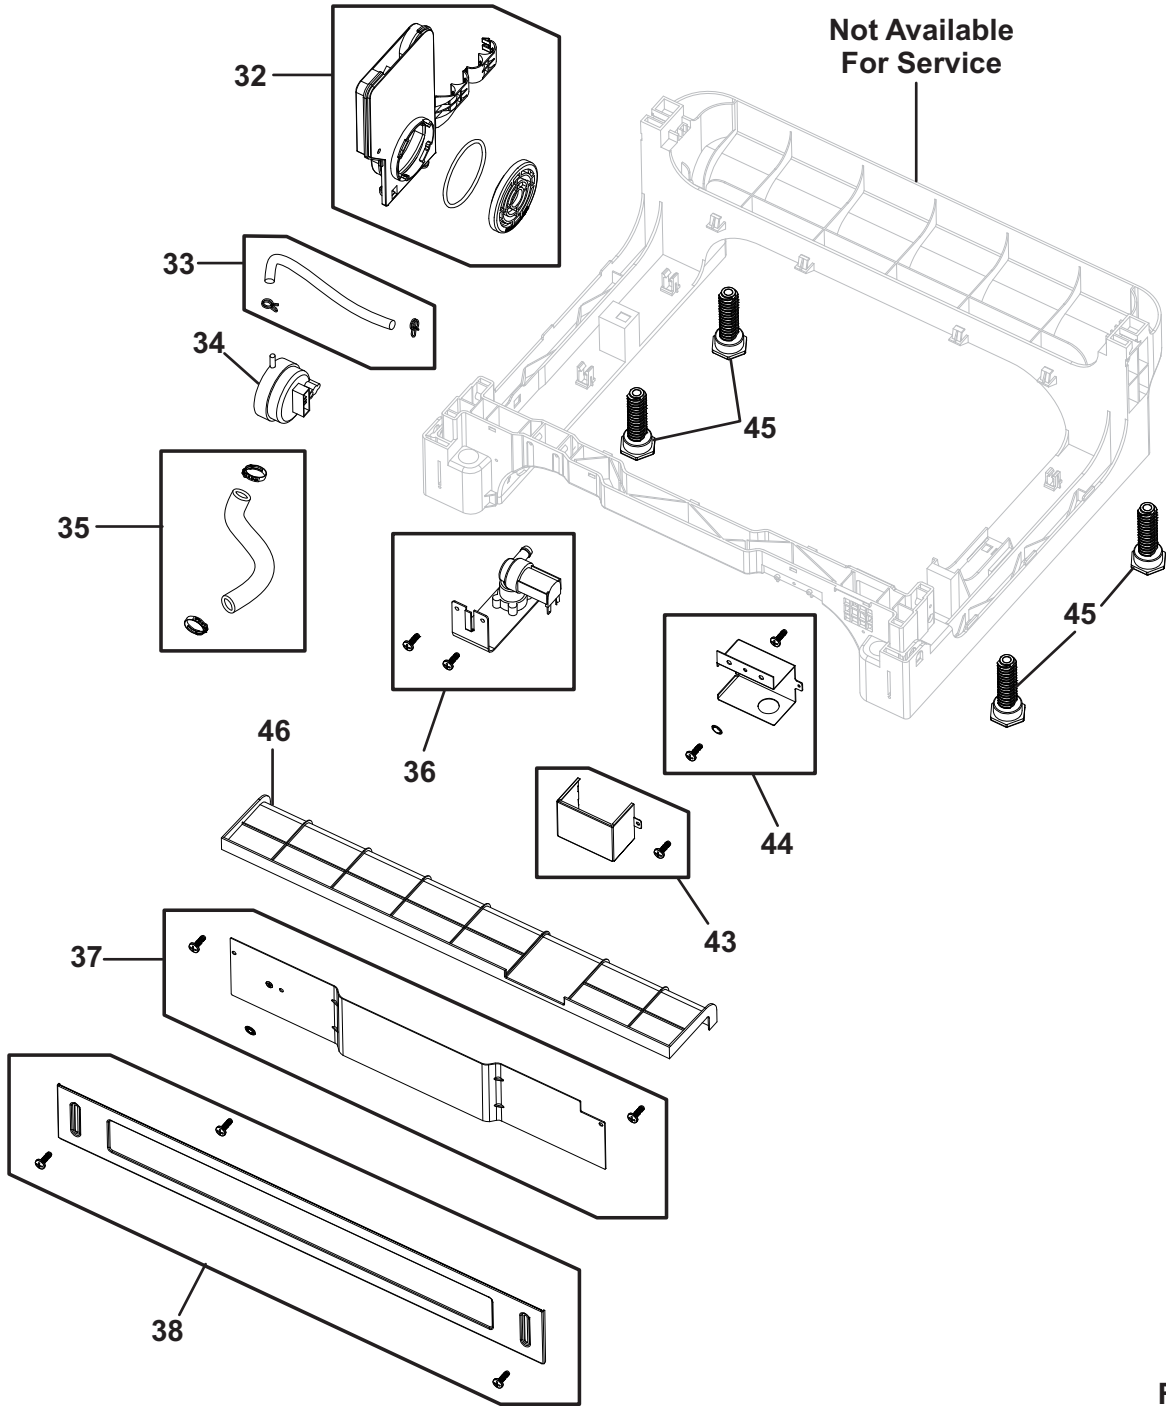

FRAME

CAUTION: Use the Kenmore part number to order part, not the illustration number.

F58715412100A

FRAME

CAUTION: Use the Kenmore part number to order part, not the illustration number.

Model Index: **A** 587.1541 (587.15412100A)
                              B 587.1541 (587.15413100A)

POS. NO	PART NO.		DESCRIPTION
32	5304475604	A B	Brake Assembly, air
33 #	5304475605	A B	Hose Assembly, pressure switch, w/clamps
34 #	5304475606	A B	Switch, pressure
35 #	5304475607	A B	Hose Assembly, water valve, w/clamps
36 #	5304475608	A B	Valve Assembly, water, w/screws
37	5304475609	A B	Support Assembly, kickplate, w/screws
38	5304475610	- B	Kickplate Assembly, black, w/screws
38	5304480749	A -	Kickplate Assembly, white, w/screws
43	5304475615	A B	Cover Assembly, junction box, w/screw
44	5304475616	A B	Box Assembly, junction, w/screws-washer
45	5304475617	A B	Leg, leveling, (4)
46	5304484727	A B	Cover, front, lower