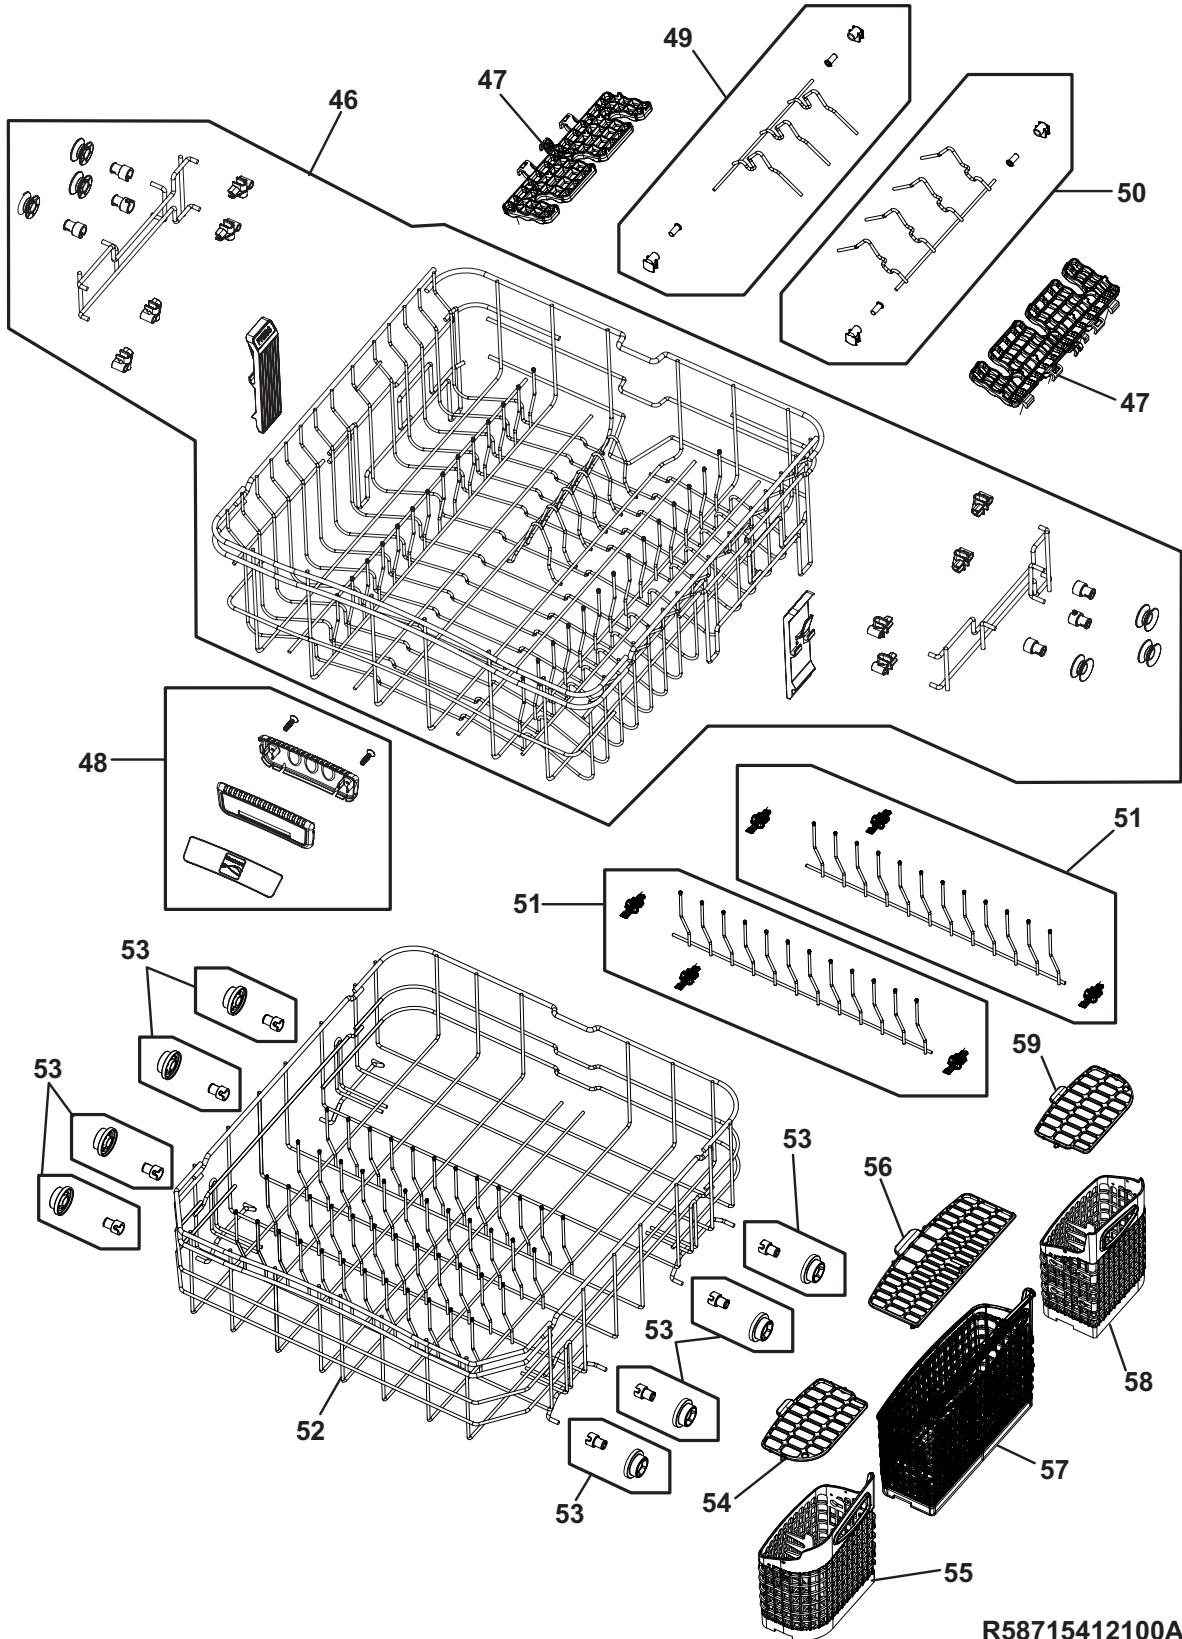

RACKS

CAUTION: Use the Kenmore part number to order part, not the illustration number.

R58715412100A

RACKS

CAUTION: Use the Kenmore part number to order part, not the illustration number.

Model Index: A 587.1541 (587.15412100A)
B 587.1541 (587.15413100A)

POS. NO	PART NO.		DESCRIPTION
46	5304484728	A B	Rack Assembly, upper, w/rollers
47	5304480733	A B	Shelf, cup
48	5304484729	A B	Handle Assembly, upper rack, w/screws
49	5304480734	A B	Fence Assembly, LH, w/bushings
50	5304480735	A B	Fence Assembly, RH, w/bushings
51	5304480736	A B	Fence Assembly, fold down, w/brackets
52	5304484730	A B	Rack Assembly, lower
53	5304480738	A B	Wheel Assembly, lower rack, (4)
54	5304475627	A B	Cover, front basket
55	5304475626	A B	Basket, silverware, front
56	5304475629	A B	Cover, middle basket
57	5304475628	A B	Basket, silverware, middle
58	5304475631	A B	Basket, silverware, rear
59	5304475630	A B	Cover, rear basket