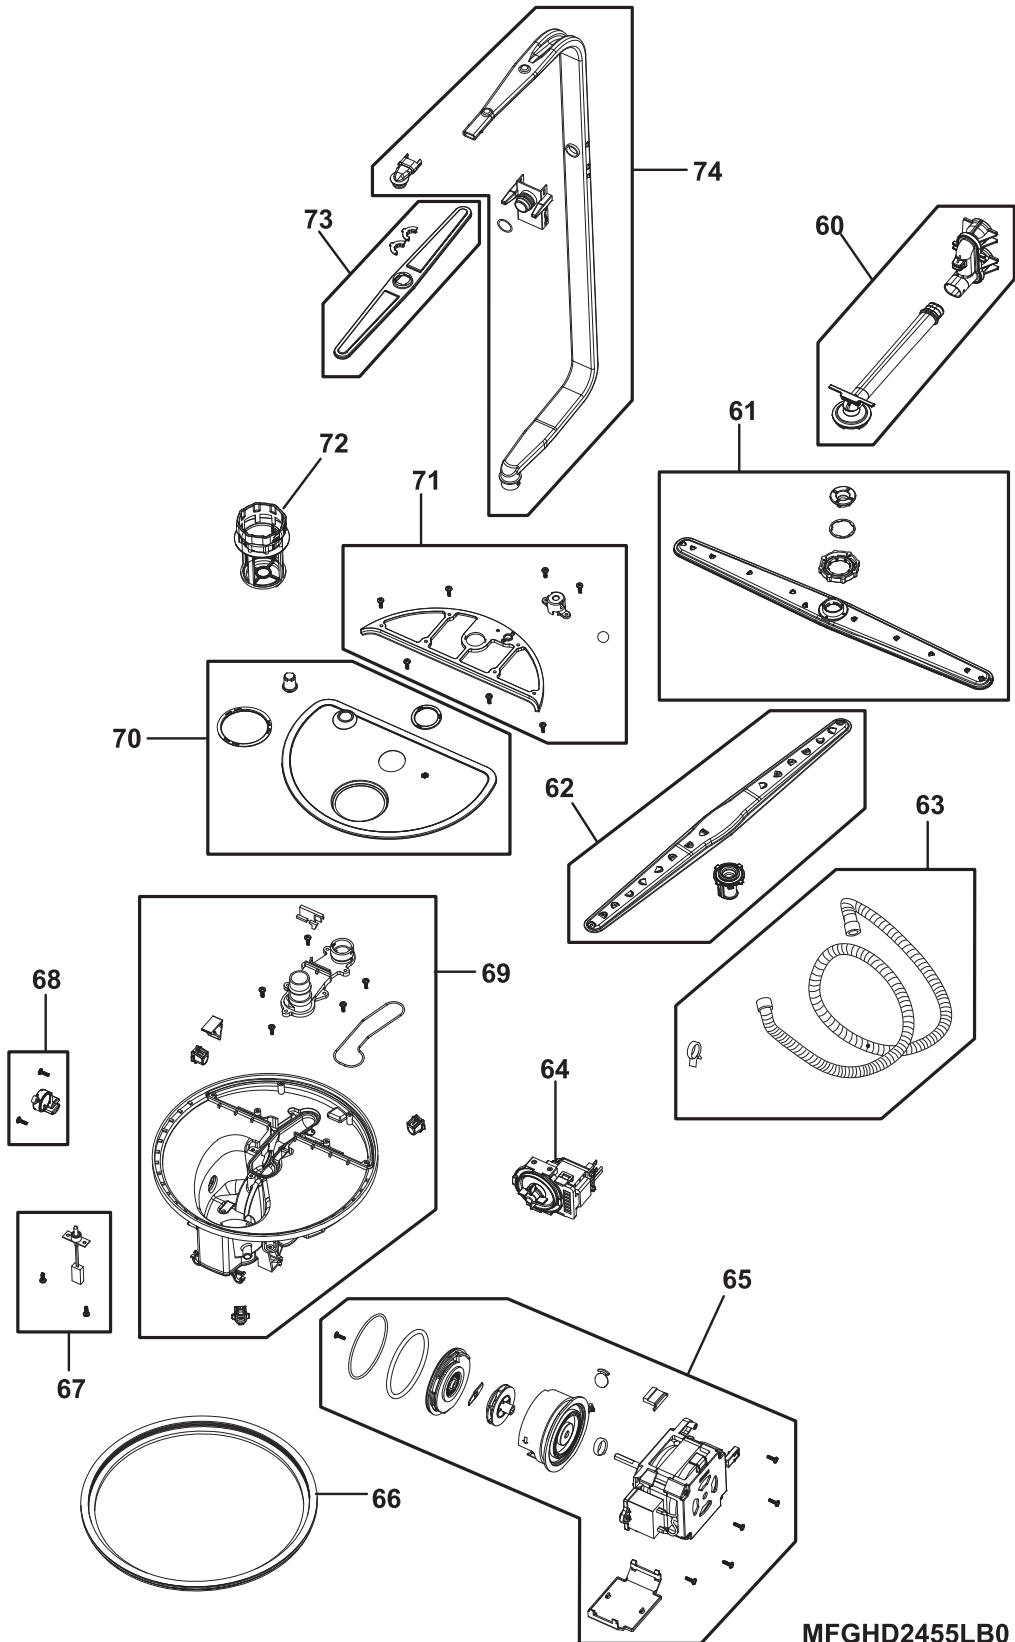

TUB

CAUTION: Use the Kenmore part number to order part, not the illustration number.

Model Index: **A** 587.1541 (587.15412100A)
                              B 587.1541 (587.15413100A)

POS. NO	PART NO.		DESCRIPTION
19	5304484726	A B	Insulation, blanket, top & sides
20	5304475592	A B	Insulation, blanket, back
21	5304475593	A B	Seal Kit, cabinet
22	5304475594	A B	Roller Assembly, hinge, (2)
23	5304475595	A B	Cap, rack slide, (4)
24	5304475596	A B	Slide, upper rack, (2)
25	5304475597	A B	Roller Assembly, rack slide, (4), w/screws
26 #	5304475598	A B	Heater Assembly, tub, w/nuts-washers
27	5304475599	A B	Gasket, tub
28	5304475600	A B	Strike Assembly, latch, w/screws
29 #	5304475601	A B	Thermostat Assembly, hi limit, w/bracket
30	5304475602	A B	Mounting Kit, side, w/screws
31	5304475603	A B	Bracket Assembly, top cabinet, w/screws

MOTOR & PUMP

CAUTION: Use the Kenmore part number to order part, not the illustration number.

MFGHD2455LB0