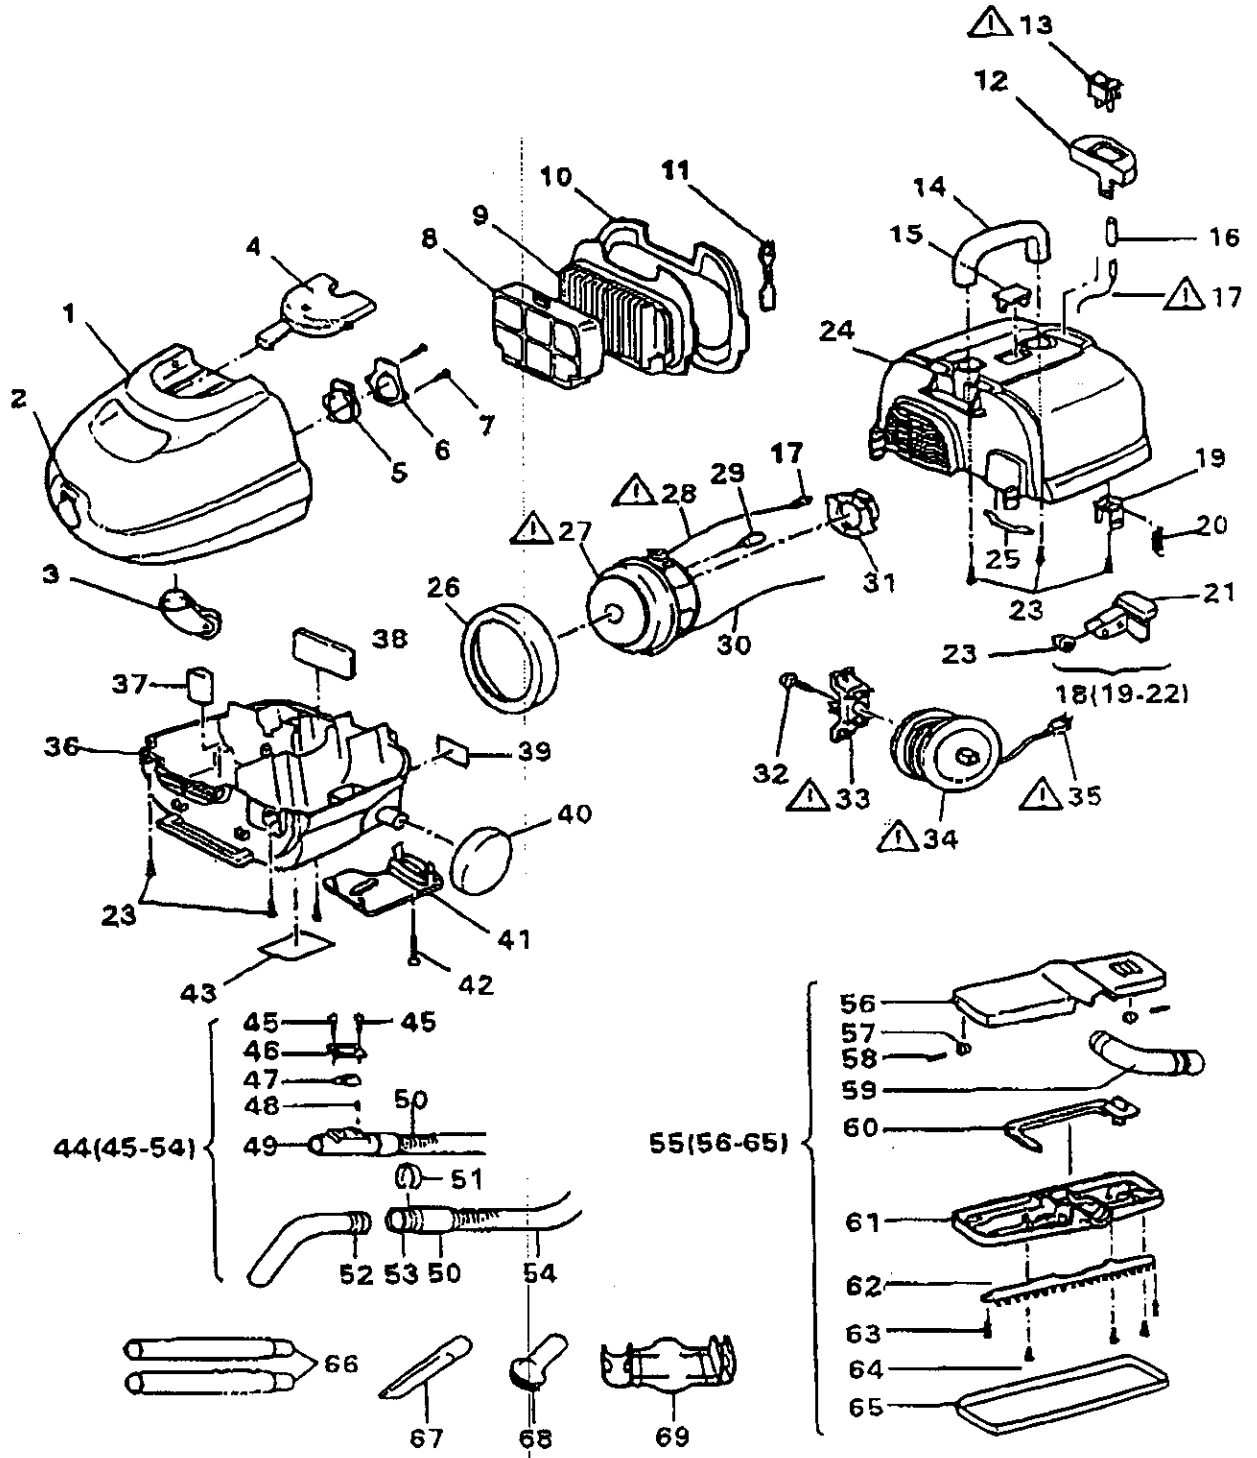

VACUUM CLEANER AND ATTACHMENT PARTS

For Model: 346.27185790

VACUUM CLEANER AND ATTACHMENT PARTS

For Model: 346.27185790

Key No.	Part No.	Description	Key No.	Part No.	Description
1	90505	DUST BOX (BL B-443)	37	90482	INDICADOR FILTER
2	90506	DUST BOX INSCRIPTION (BL B-443)	38	90483	OUTLET FILTER
3	90418	CASTER (BK NN-B)	39	90146	CAUTION LABEL
4	90507	CLAMP HOOK (BL B-443)	40	90484	WHEEL REAR (BK NN-B)
5	90119	AIR INLET PACKING (BK NN-B)	41	90517	CORD INLET COVER (BL B-443)
6	90120	AIR INLET FITTING	42	90486	SCREW TPG PAN 3 x 20
7	90095	SCR TPG PAN 4 x 16	43	90518	NAME PLATE
8	90458	PRE FILTER	44	90501	Suction Hose Complete (BK)
9	90459	DUST FILTER ASS'Y	45	90096	Pan Hd. Tapping Screw 3 x 8
10	90460	DUST FILTER PACKING	46	90435	Hose Hook Cover (BK)
11	90461	DUSTER ARM	47	90436	Hose Hook (BK)
12	90508	SWITCH ORNAMENT (BL B-443)	48	90064	Hose Hook Spring
△ 13	90509	SWITCH	49	90437	Wand Hose Joint (BK)
14	90464	HANDLE (BK NN-B)	50	90438	Suction Hose Cover (BK)
15	90510	CASE ORNAMENT (BL B-443)	51	90439	Removal Ring (BK)
16	90466	TUBE (L = 20)	52	90490	Curved Handle (BK)
△ 17	90511	CORD ASS'Y (BK) L = 280	53	90441	Hose End (BK)
18	90512	BRAKE ROLLER ASS'Y A (KEY NO. 20-23)	54	90442	Suction Hose (BK)
19	90468	BRAKE ARM BRACKET	55	90491	Floor Tool Complete (BK)
20	90469	BRAKE SPRING	56	90492	Floor Tool Case (BK)
21	90513	BRAKE ARM (BL B-443)	57	90493	Roller
22	90140	BRAKE ROLLER ASS'Y B	58	90494	Pin
23	90163	SCR TPG PAN 4 x 20	59	90495	Bend (BK)
24	90514	CASE UPPER (BL B-443)	60	90496	Slide Arm (BK)
25	90472	POLYUTHANE FORM A	61	90497	Floor Tool Base (BK)
26	90473	MOTOR CUSHION FRONT	62	90498	Brush Base Assembly
△ 27	90474	MOTOR COMP. (AC 120V)	63	90499	Brush Slide Spring
△	90475	CARBON BRUSH ASS'Y	64	90093	Screw TPG TRUSS 4x 16
△ 28	90515	CORD ASS'Y (BK) L-350	65	90500	Floor Tool Bumper (BK)
29	90477	SCREW	66	90450	Connection Wand (BK)
30	90478	LEAD WIRE (YL) L-300	67	90451	Cravice Tool (BK)
31	90428	MOTOR CUSHION REAR	68	90452	Dusting Brush (BK)
32	90093	SCR TPG TRS 4 x 16	69	90519	Tool Caddy (BL B-443)
△ 33	90135	REEL SUPPORTER ASS'Y	70	90520	Owners Manual
△ 34	90479	CORD REEL COMP. (INCL. CORD)			
△ 35	90480	POWER CORD (U2)			
36	90516	CASE LOWER (BL B-443)