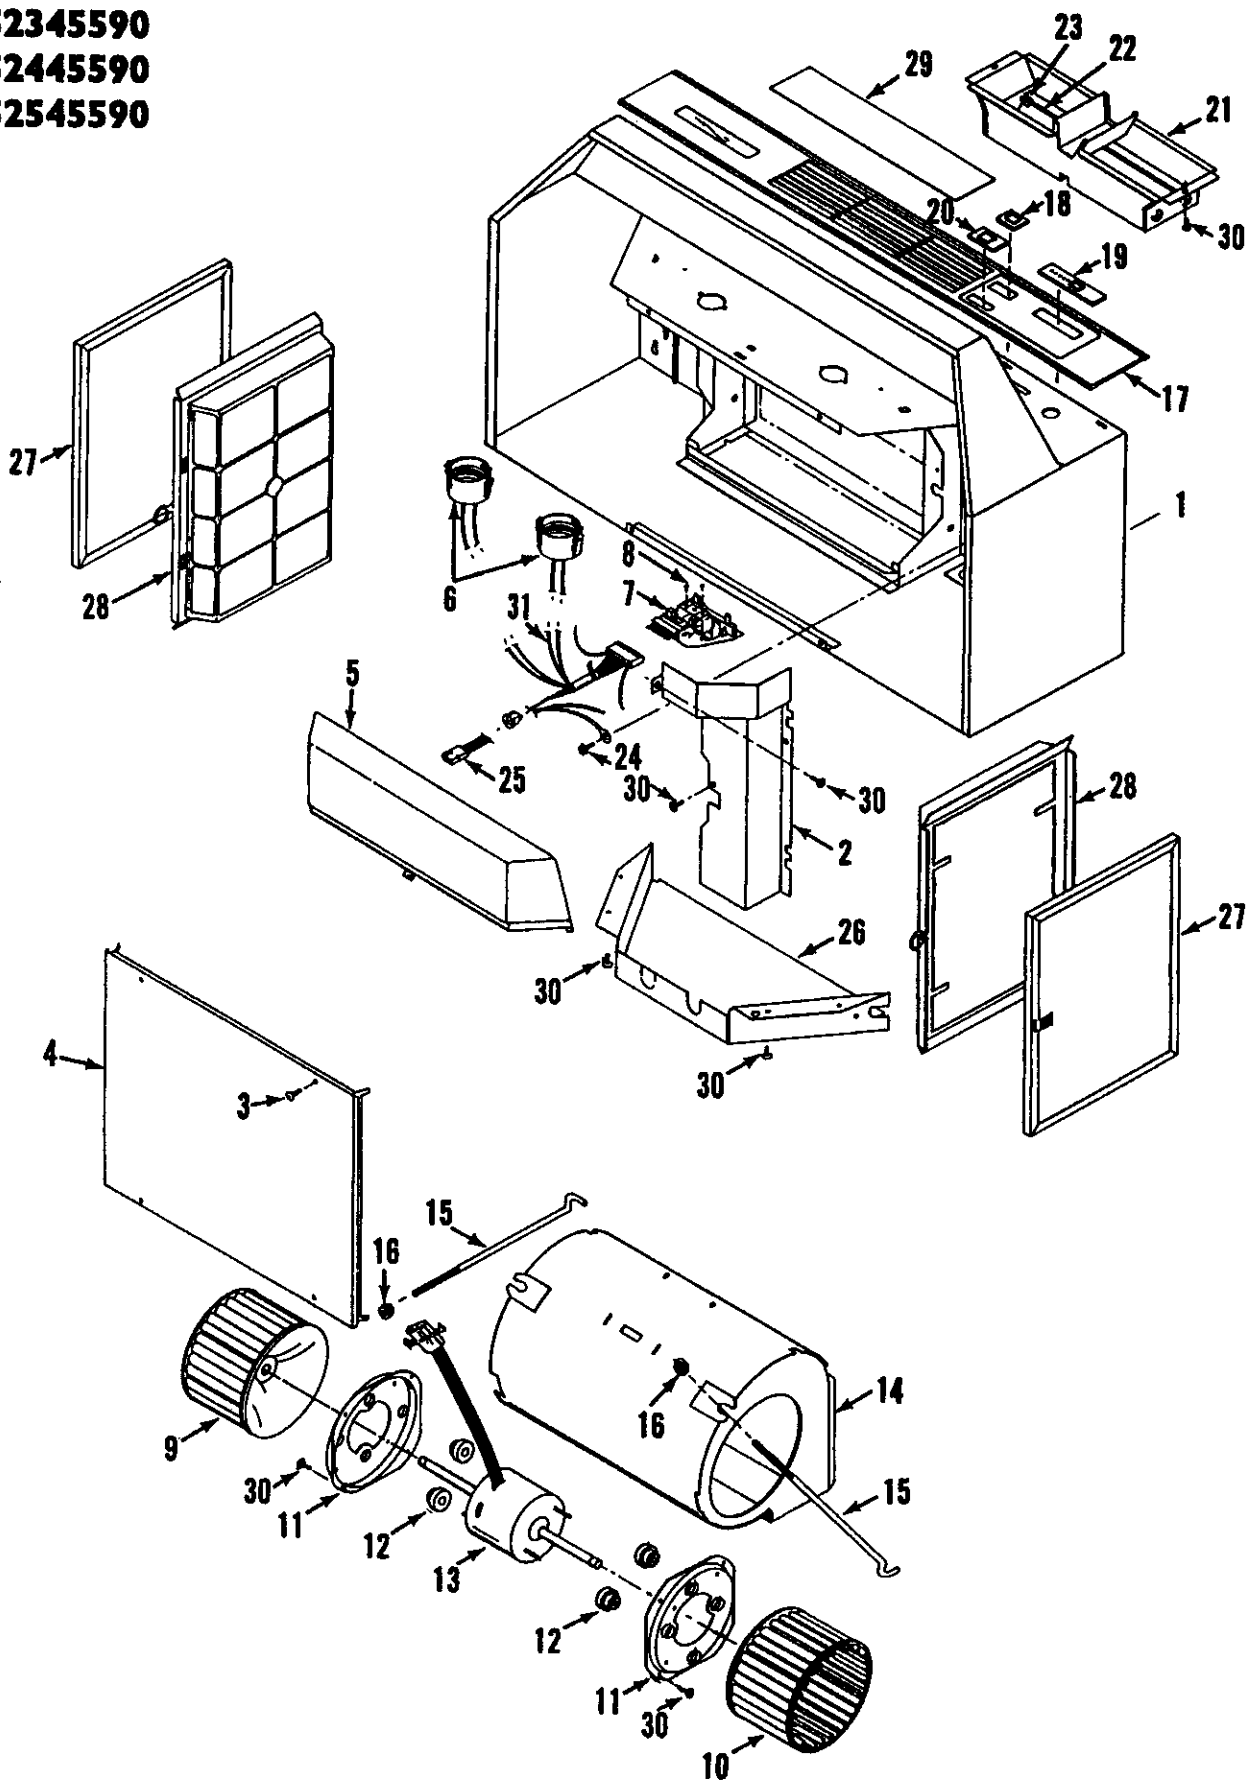

Sears, Roebuck and Co., Hoffman Estates, IL 60179 U.S.A.

MODELS

233.52345590

233.52445590

233.52545590

PARTS LIST

KEY NO.	PART NUMBER	DESCRIPTION
1	97007986	Canopy - 30" White (233.52345590)
	97007987	Canopy - 30" Almond (233.52345590)
	97007638	Canopy - 30" Stainless Steel (233.52345590)
	97012935	Canopy - 30" Black (233.52345590)
	97007991	Canopy - 36" White (233.52445590)
	97007992	Canopy - 36" Almond (233.52445590)
	97007640	Canopy - 36" Stainless Steel (233.52445590)
	97012936	Canopy - 36" Black (233.52445590)
	97008169	Canopy - 42" White (233.52545590)
	97008170	Canopy - 42" Almond (233.52545590)
	97007642	Canopy - 42" Stainless Steel (233.52545590)
	97012937	Canopy - 42" Black (233.52545590)
2	97007656	Wiring Box Cover
3	99150478	#8-18 x 3/8 Phillips Truss Head Screws (4 Required)*
4	97007895	Bottom Cover - White
	97007899	Bottom Cover - Almond
	97007631	Bottom Cover - Stainless Steel
	97011974	Bottom Cover - Black
5	99110605	Light Lens
6	99270536	Bulb Holder (2 Required)
7	97007541	Control Board Assembly
8	99150489	#6B-20 Phillips Flat Head Screws (2 Required)*
9	99020138	Blower Wheel, Clockwise
10	99020139	Blower Wheel, Counterclockwise
11	98005212	Motor Retaining Ring (2 Required)
12	99100491	Rubber Motor Mount (4 Required)
13	99080359	Motor
14	97007314	Blower Scroll Housing
15	99420464	Blower Mounting Rod (2 Required)
16	99260476	Blower Mounting Rod Nut (2 Required)
17	97012379	Control Panel Assembly - 30" Black
	97012382	Control Panel Assembly - 30" White
	97012385	Control Panel Assembly - 30" Almond
	97012380	Control Panel Assembly - 36" Black
	97012383	Control Panel Assembly - 36" White
	97012386	Control Panel Assembly - 36" Almond
	97012381	Control Panel Assembly - 42" Black
	97012384	Control Panel Assembly - 42" White
	97012387	Control Panel Assembly - 42" Almond
18	99111026	Blower Knob - Black
	99111029	Blower Knob - White
	99111032	Blower Knob - Almond
19	99111027	Speed Control Knob - Black
	99111030	Speed Control Knob - White
	99111033	Speed Control Knob - Almond
20	99111028	Light Switch Knob - Black
	99111031	Light Switch Knob - White
	99111034	Light Switch Knob - Almond
21	97006078	Damper Assembly (Includes Key Nos. 22 & 23)
22	98005221	Damper Flap
23	99100379	Damper Bushing (2 Required)
24	99150471	#10-32 x 1/2 Green Ground Screw*
25	97005680	Motor Receptacle with Leads
26	98006546	Bulb Holder Cover
27	97007894	Aluminum Filter Kit (Contains 2 Filters)
28	97007998	Clean Cooking System IV Filter Kit (Contains 2 Filters)
29	99110620	Louver Cover - Black
	99110847	Louver Cover - White
	99111038	Louver Cover - Almond
30	99170245	#8B x 3/8 Hex Head Sheet Metal Screws (13 Required)*
31	97007682	Wire Harness with Lamp Holders
**	99090949	Kenmore Medallion - Black
**	99090948	Kenmore Medallion - White
**	99090950	Kenmore Medallion - Almond
**	99042170	Operating Instructions and Parts List
**	99042173	Installation Instructions
**	-----	Light Bulb, 75 Watt Max. (2 Required) (or one 75 watt and one 25 watt) Not supplied with hood.