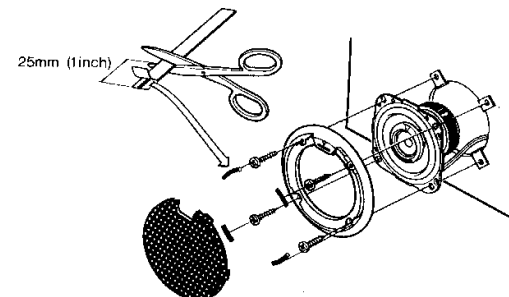

INSTALLATION