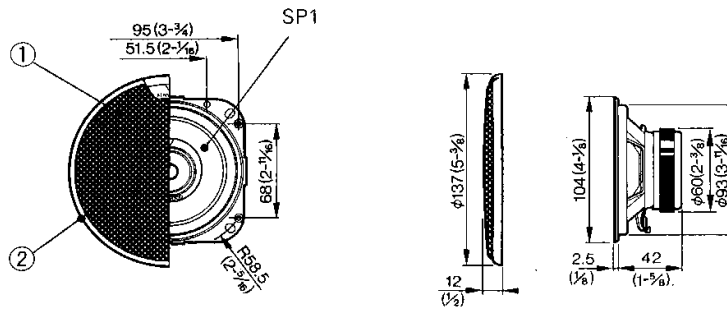

DOOR/REAR DECK SPEAKER

KFC-1065

SERVICE MANUAL

KENWOOD

©1996-1 PRINTED IN JAPAN
B51-6948-00 (MC) 1342

EXTERNAL VIEW

Unit: mm (inch)

PARTS INCLUDED

SPECIFICATIONS

Speakers	
Woofer	104mm (4in) Water Resistant Cone Type 100g (3.6oz) Magnet
Tweeter	35mm (1-3/8in) Balanced Dome Type
Peak Power	60 Watts
Frequency Response	60Hz~20,000Hz
Sensitivity	90dB/W at 1m
Impedance	4 Ohms
Net Weight With Grille	800g (1.8lb)/Pair