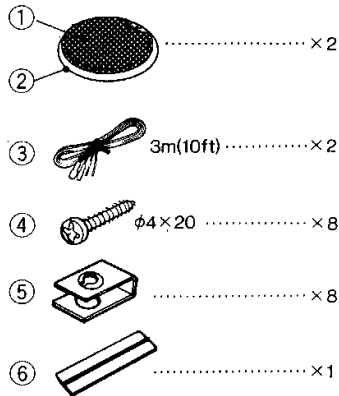

DOOR/REAR DECK SPEAKER

KFC-1065

SERVICE MANUAL

KENWOOD

©1996-1 PRINTED IN JAPAN
B51-6948-00 (MC) 1342

EXTERNAL VIEW

Unit: mm (inch)

PARTS INCLUDED

PARTS LIST

★ New parts

Parts without **Parts No.** are not supplied.Les articles non mentionnés dans le **Parts No.** ne sont pas fournis.Teile ohne **Parts No.** werden nicht geliefert.

Ref No.	New Parts	Parts No.	Description
①	★	F09-1128-08	Protector
②	★	B06-0978-08	Grille
③	★	E30-5284-08	Speaker cord
④, ⑤		N99-1242-08	Screw set
⑥		J69-0111-08	Adhesive tape
SP1	★	T15-0306-08	Speaker

SPECIFICATIONS

Speakers	
Woofer	104mm (4in) Water Resistant Cone Type 100g (3.6oz) Magnet
Tweeter	35mm (1-3/8in) Balanced Dome Type
Peak Power	60 Watts
Frequency Response	60Hz~20,000Hz
Sensitivity	90dB/W at 1m
Impedance	4 Ohms
Net Weight With Grille	800g (1.8lb)/Pair