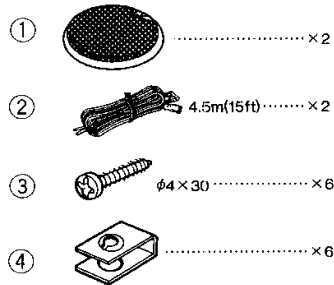

DOOR/REAR DECK SPEAKER

KFC-1675

SERVICE MANUAL

KENWOOD

©1995-12 PRINTED IN JAPAN
B51-6938-00 (MC) 1342

EXTERNAL VIEW

UNIT: mm (inch)

PARTS INCLUDED

PARTS LIST

* New Parts
Parts without **Parts No.** are not supplied.
Les articles non mentionnés dans le **Parts No.** ne sont pas fournis.
Teile ohne **Parts No.** werden nicht geliefert.

Ref No.	New Parts	Parts No.	Description
①	*	B06-0975-08	GRILLE
②	*	E30-5283-08	SPEAKER CORD
③~④		N99-1086-18	SCREW SET
SP	*	T15-0321-08	SPEAKER

SPECIFICATIONS

Speakers

Woofers	158mm (6in) Injection P.P. Cone Type
	220g (7.9oz) Magnet
Tweeter	30mm (1-3/16in) Blanced Dome Type
Peak Power	140 Watts
Frequency Response	40Hz~25,000Hz
Sensitivity	92 dB/W at 1m
Impedance	4 Ohms
Net Weight With Grille	1,640g (3.6lb)/Pair