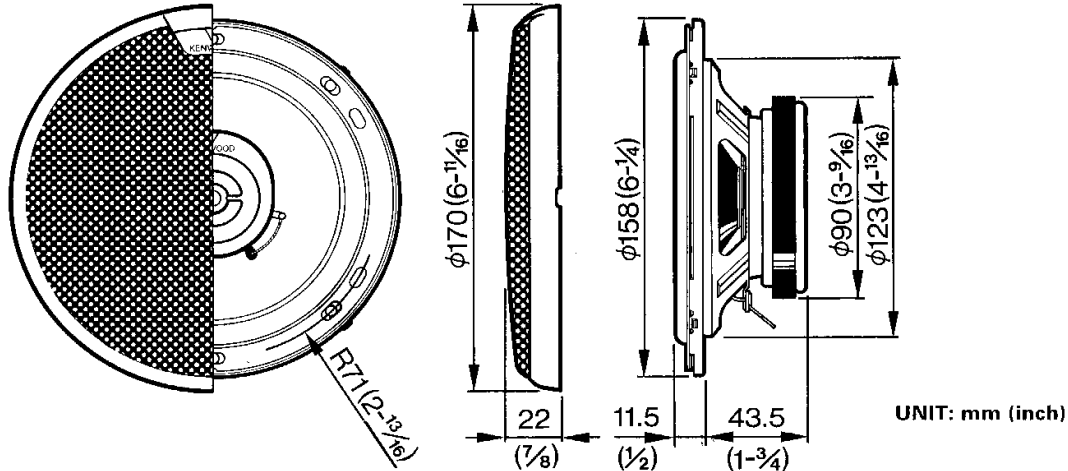

DOOR/REAR DECK SPEAKER

KFC-1675

SERVICE MANUAL

KENWOOD

©1995-12 PRINTED IN JAPAN
B51-6938-00 (MC) 1342

EXTERNAL VIEW

UNIT: mm (inch)