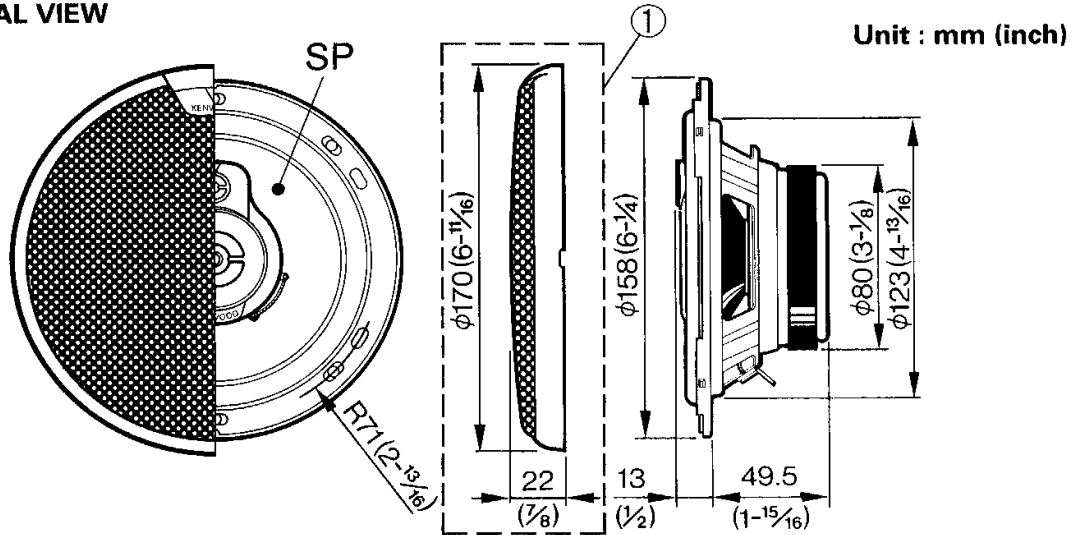

DOOR/REAR DECK SPEAKER

KFC-1685**SERVICE MANUAL****KENWOOD**© 1995-11 PRINTED IN JAPAN
B51-6928-00(N)1342**EXTERNAL VIEW****PARTS LIST**

★ New Parts

Parts without **Parts No.** are not supplied.Les articles non mentionnés dans le **Parts No.** ne sont pas fournis.Teile ohne **Parts No.** werden nicht geliefert.

Ref No.	New Parts	Parts No.	Description
①	★	B06-0975-08	Grille assy
②	★	E30-5283-08	Cord set
③, ④		N99-1086-18	Screw set
SP	★	T15-0320-08	Speaker

PARTS INCLUDED**SPECIFICATION**

Speakers

Woofer	158mm (6in) Injection P.P. Cone Type
	230g (8.1oz) Magnet
Midrange	30mm (1-3/16in) P.P.T.A. Balanced Dome Type
Tweeter	13mm (1/2in) Dome Type
Peak Power	150 Watts
Frequency Response	35Hz~27,000Hz
Sensitivity	92 dB/W at 1m
Impedance	4 Ohms
Net Weight With Grille	1,680g (3.7lb)/Pair