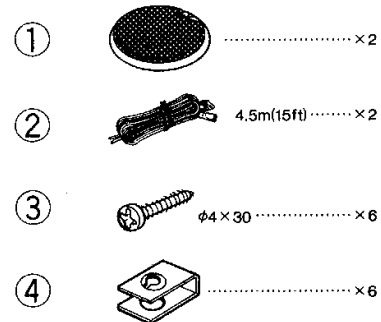

DOOR/REAR DECK SPEAKER

KFC-1685**SERVICE MANUAL****KENWOOD**© 1995-11 PRINTED IN JAPAN
B51-6928-00(N)1342**EXTERNAL VIEW****PARTS LIST**

★ New Parts

Parts without **Parts No.** are not supplied.Les articles non mentionnés dans le **Parts No.** ne sont pas fournis.Teile ohne **Parts No.** werden nicht geliefert.

Ref No.	New Parts	Parts No.	Description
①	★	B06-0975-08	Grille assy
②	★	E30-5283-08	Cord set
③, ④		N99-1086-18	Screw set
SP	★	T15-0320-08	Speaker

PARTS INCLUDED**SPECIFICATION**

Speakers

Woofer	158mm (6in) Injection P.P. Cone Type
	230g (8.1oz) Magnet
Midrange	30mm (1-3/16in) P.P.T.A. Balanced Dome Type
Tweeter	13mm (1/2in) Dome Type
Peak Power	150 Watts
Frequency Response	35Hz~27,000Hz
Sensitivity	92 dB/W at 1m
Impedance	4 Ohms
Net Weight With Grille	1,680g (3.7lb)/Pair