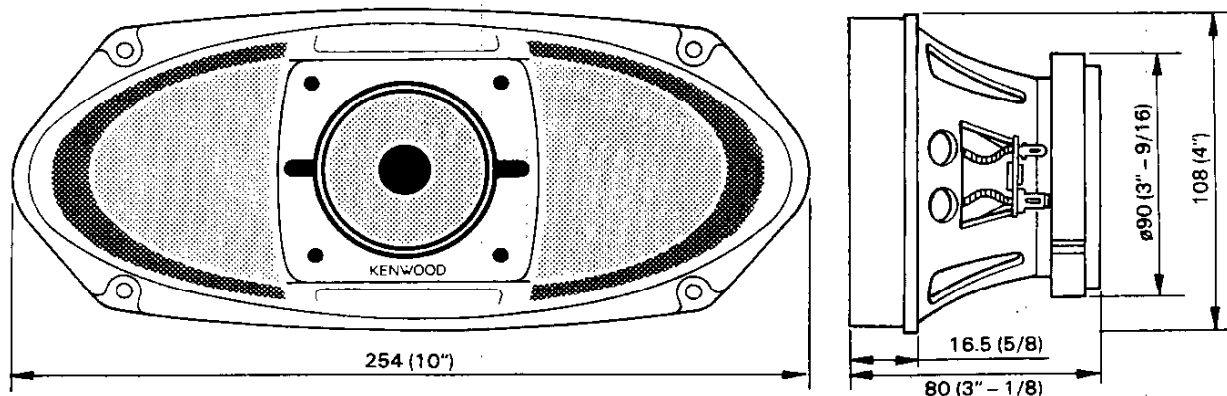

# KFC-411G

### EXTERNAL VIEW

Unit: mm (inch)

### SPECIFICATIONS

System.....	Coaxial 2-way speaker
Speakers	
Woofer.....	108 mm x 254 mm (4" x 10") P.P cone type
Tweeter .....	50 mm (2") cone type
Peak power .....	100 Watts
Sensitivity.....	91 dB/W at 1m
Impedance.....	4 ohms
Insulated cable.....	5 m (16.5 ft) 2 pcs
Weight per speaker .....	1.2 kg (2.6 lb)