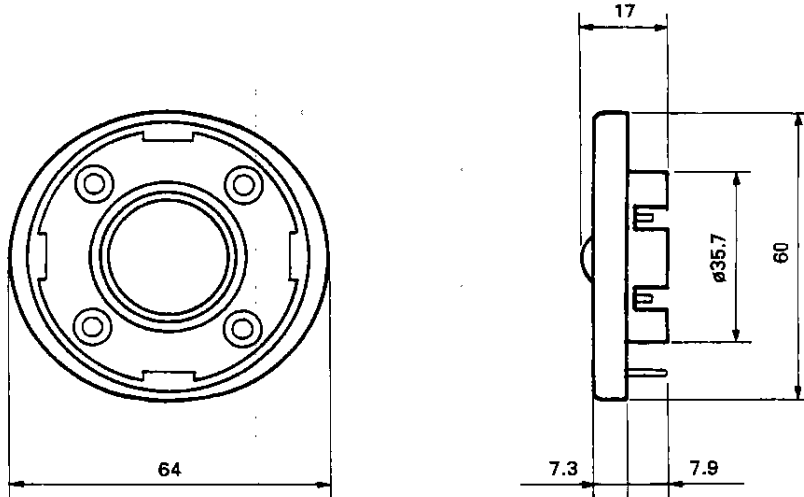

KFC-T101D SERVICE MANUAL

KENWOOD

© 1989-3 PRINTED IN JAPAN
B51-6018-00 (C) 1110

EXTERNAL VIEW

Unit : mm

SPECIFICATIONS

Speaker..... 25 mm (1 in) dome type
 0.47 oz magnet
 Peak input power 120 Watts
 Sensitivity 88dB/W at 1m
 Frequency response 2.000Hz to 20.000Hz
 Resonant frequency (fo)..... 1.500Hz
 Impedance..... 4 ohms
 Weight per speaker with grille.... 110g (3.9oz)/pc