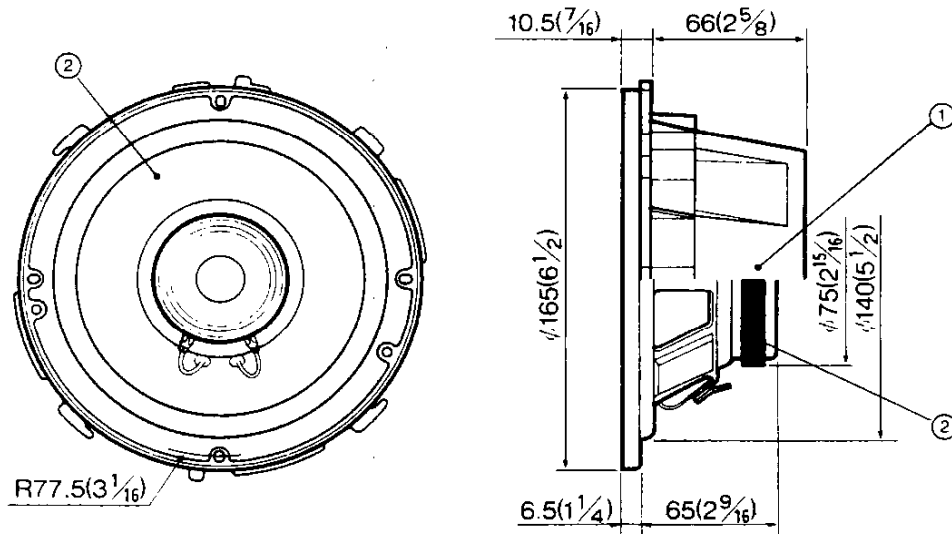

KFC-177D

SERVICE MANUAL

KENWOOD

© 1988-3 PRINTED IN JAPAN
B51-3504-00 (G) 1099

EXTERNAL VIEW

Unit: mm (inch)

SPECIFICATIONS

Speaker	16.5 cm (6-1/2 in) cone-type
	180g (6.37 oz) magnet
Tweeter	50 mm (2 in) Cone type
Peak input power	70 Watts
Sensitivity	91 dB/W at 1m
Impedance	4 ohms
Weight per speaker	700g (1.5 lb)/pc

Ref No.	New Parts	Parts No.	Description
①	★	J19-2457-08	BRACKET
	★	N99-1070-08	SCREW SET
②	★	T15-0114-08	SPEAKER

Free Manuals Download Website

<http://myh66.com>

<http://usermanuals.us>

<http://www.somanuals.com>