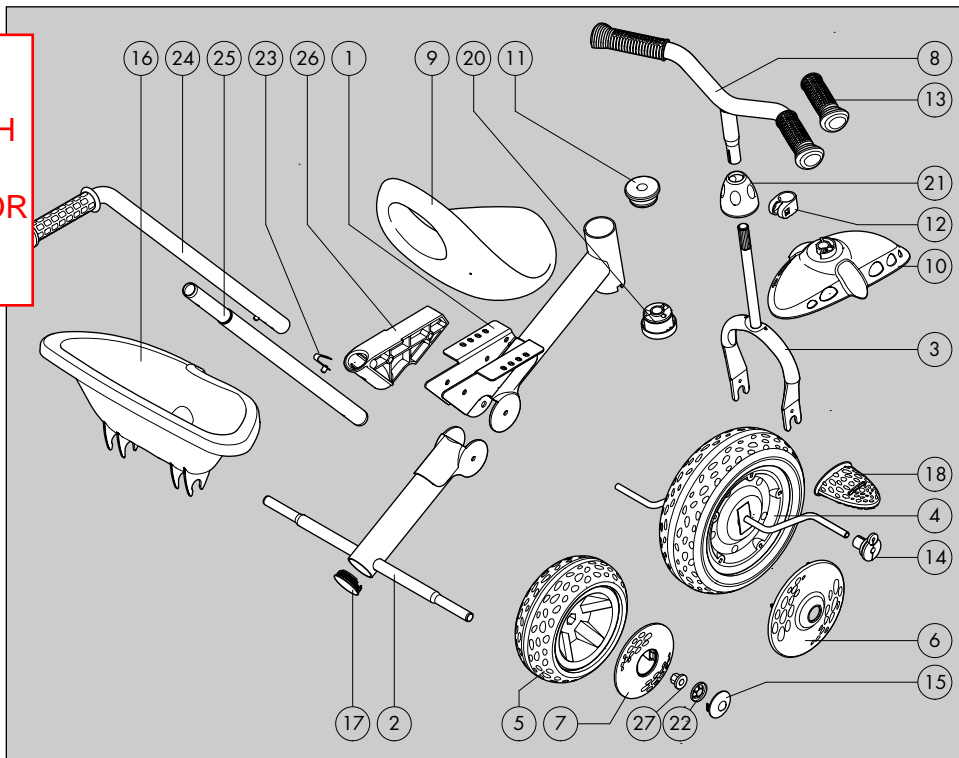

Spare parts drawing Fold 'n RIDE™

FR Dessin des pièces de rechange

ES Designación de las piezas de recambio

**PUSHBAR
DOES NOT
COME WITH
TRIKE--
SHOWN FOR
ORDERING
PARTS**

When ordering spare parts, always state the full model number, spare part number, the quantity required and the manufacturing date of the product.

Example order: Model # 8120-182/spare part no. 68003016 / 1 piece/ M.D. 0905

Important: spare part prices do not include fastening material; if fastening material (bolts, nuts, washers etc.) is required, this should be clearly stated on the order by adding the words „with fastening material“.