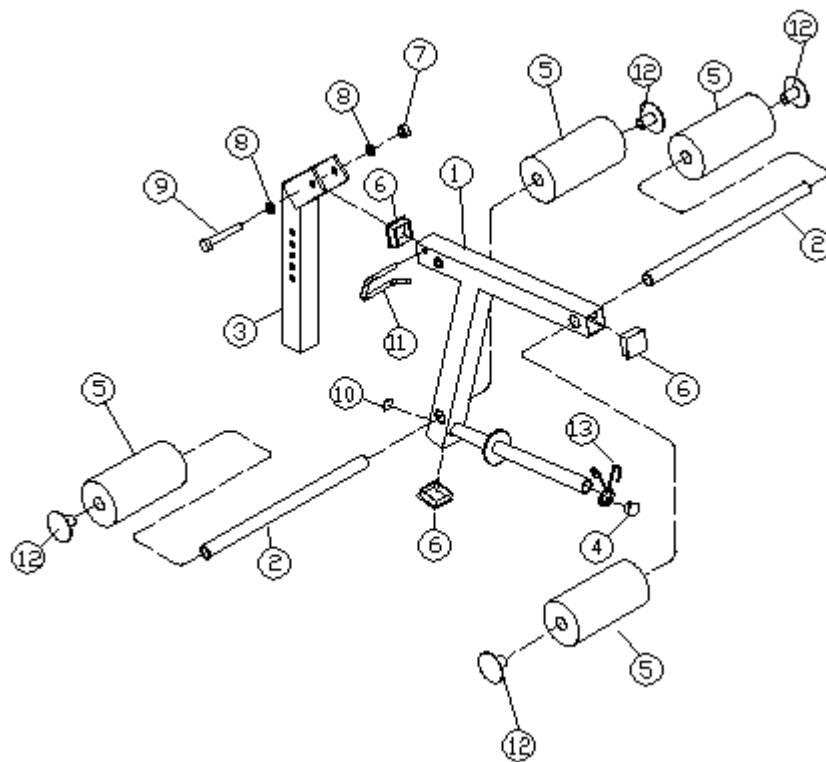

ASSEMBLY / EXPLODED VIEW

NOTE: Hand tighten bolts and nylon nuts until machine is fully assembled.

PARTS LIST

#	<u>DESCRIPTION</u>	<u>QTY</u>
1	Leg Lift	1
2	Roller Tube	2
3	Leg Support	1
4	Small Round Plug	1
5	Upholstered Foam Roller	4
6	Square End Cap	3
7	Nylon Nut M12	1
8	Washer 12	2
9	Bolt M12x80	1
10	Bumper	1
11	U Pin	1
12	Roller Tube Plug	4
13	Spring Clip	1