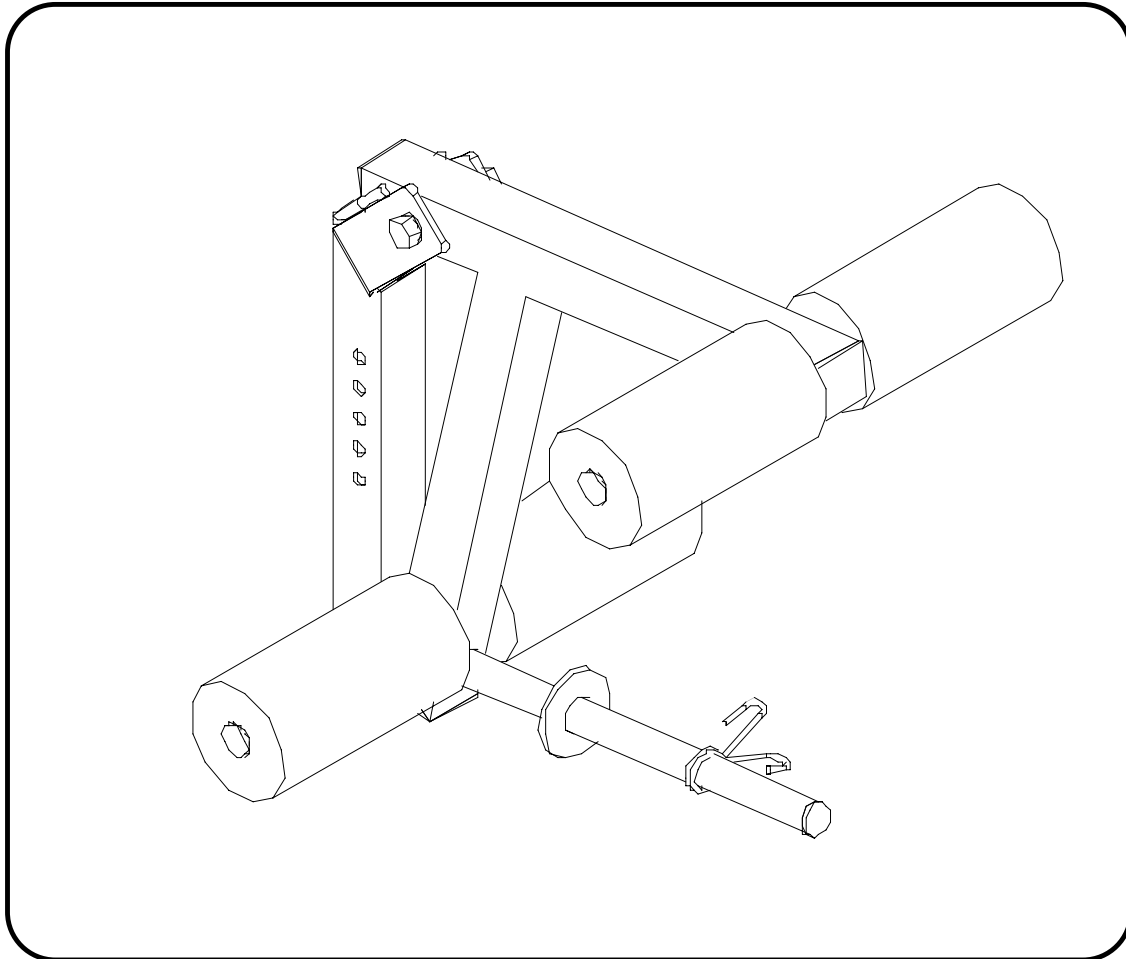

POWER KEYS SYSTEM

KPS-LEGA

LEG ATTACHMENT

Questions?

Call our toll free Keys Fitness Helpline

1-800-683-1236

keysfitness.com

O W N E R ' S M A N U A L