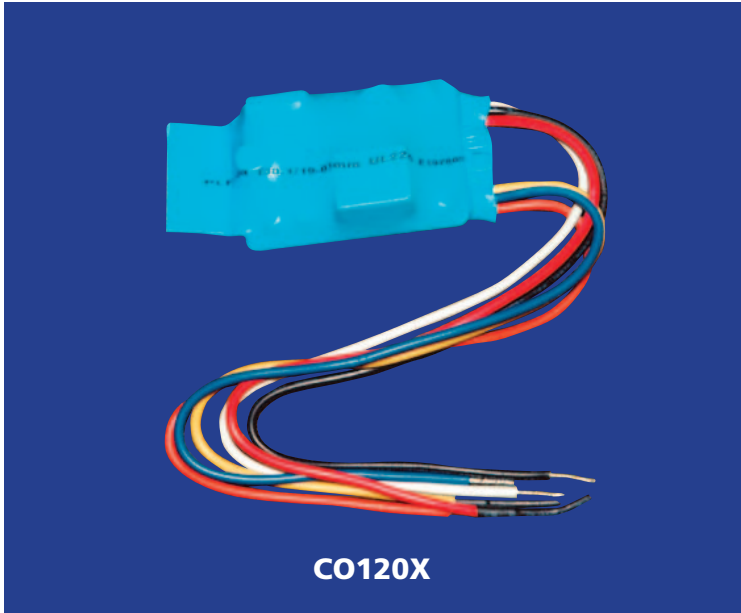

Relay Modules

- 120VAC 60Hz 0.08 AMP

- Carbon Monoxide Relay Module – CO120X
- Smoke Alarm Relay Module – SM120X

CO120X

SM120X

CO120X Description

The Kidde CO120X can be used to activate auxiliary warning devices such as external bells and sirens, hallway or stairway lighting. This relay will only activate when it receives a CO signal from an interconnect Carbon Monoxide Alarm.

Ordering Information

UPC: 0-47871-61207-9

Part Number	12 of 5	Pack Quantity
CO120X**	4787 16120 79	Master Pack (24 units)

Dimensions (w x d x h inches)	Weight	Case/Skid	Layers/Skid	Skid Weight
7 x 14 x 7	3lbs	75	5	225lbs

**Not for sale by individual unit

SM120X Description

The Kidde SM120X can be used to activate auxiliary warning devices such as external bells and sirens, hallway or stairway lighting. This relay will only activate when it receives a smoke signal from an interconnect Smoke Alarm.

Ordering Information

UPC: 0-47871-61207-9

Part Number	12 of 5	Pack Quantity
SM120X**	478 71001 231	Master Pack (24 units)

Dimensions (w x d x h inches)	Weight	Case/Skid	Layers/Skid	Skid Weight
7 x 14 x 7	3lbs	75	5	225lbs