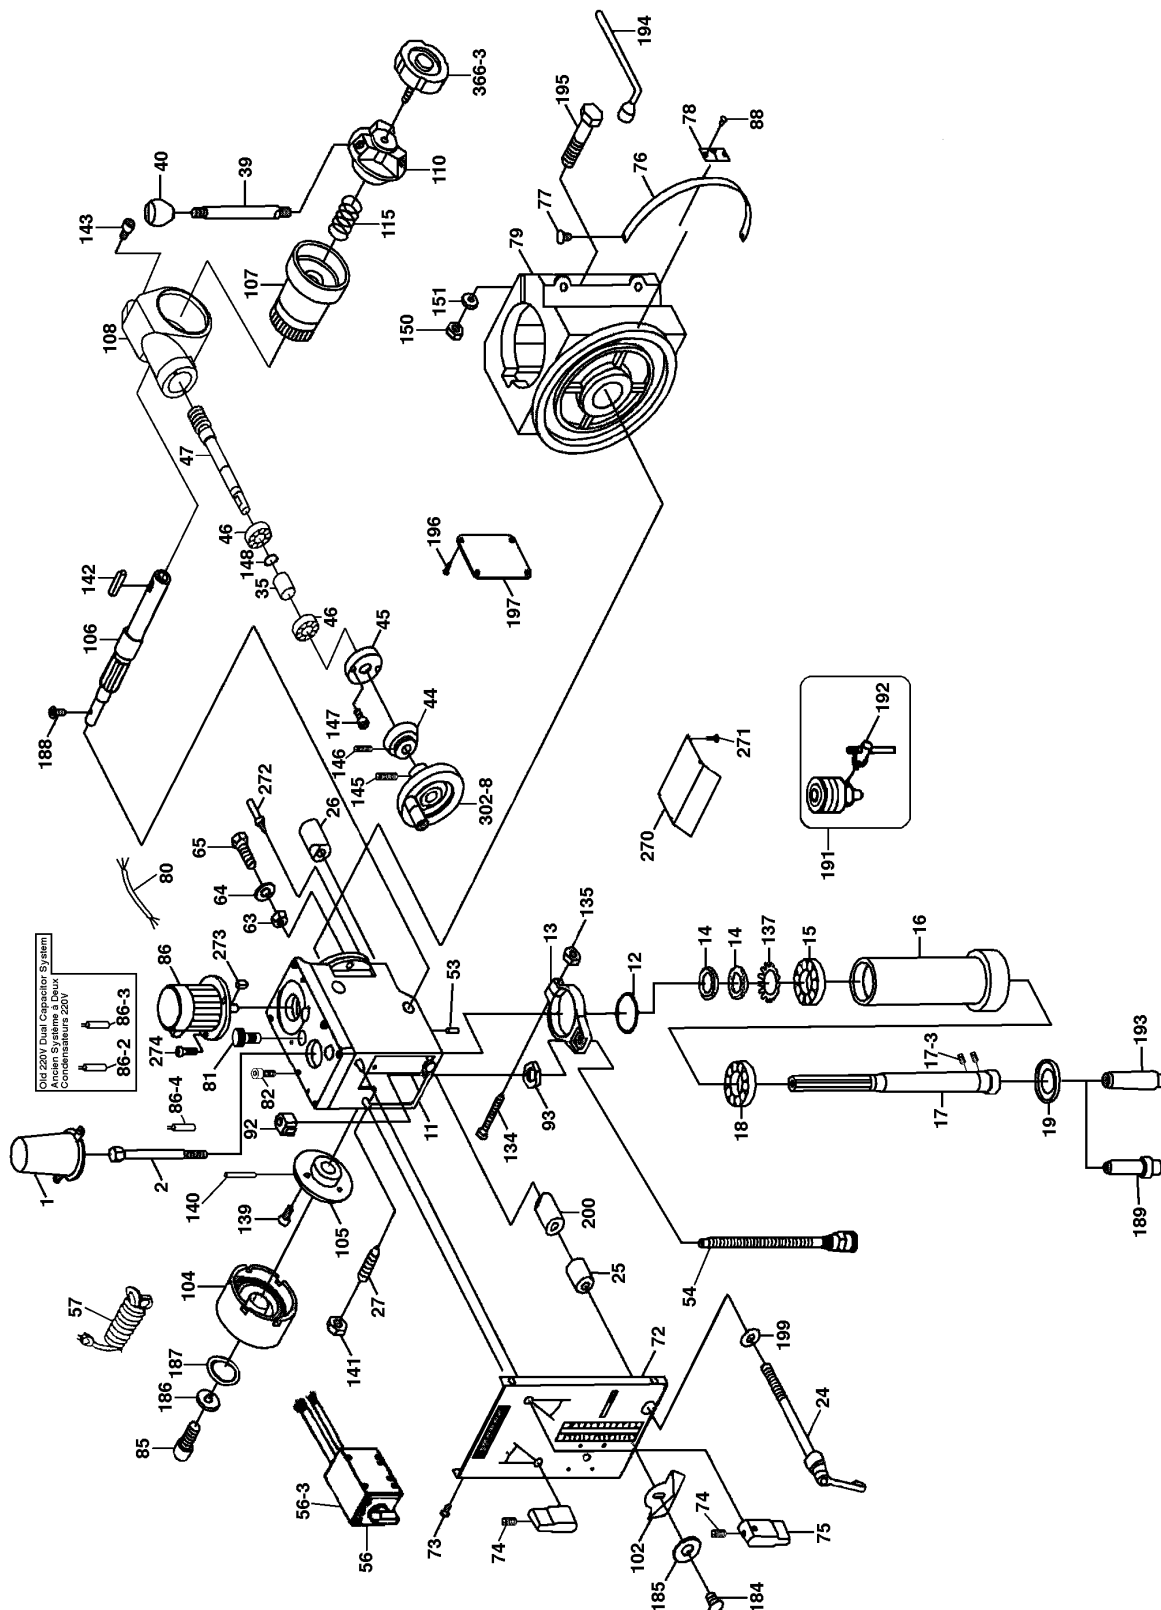

Service Manual / Manuel de Service

21" Gearhead Drilling Machine

Perceuse avec Tête à Engrenage 21"

Revised/Revisé 08/2008

Main Diagram / Diagramme Principale

KC-40HS