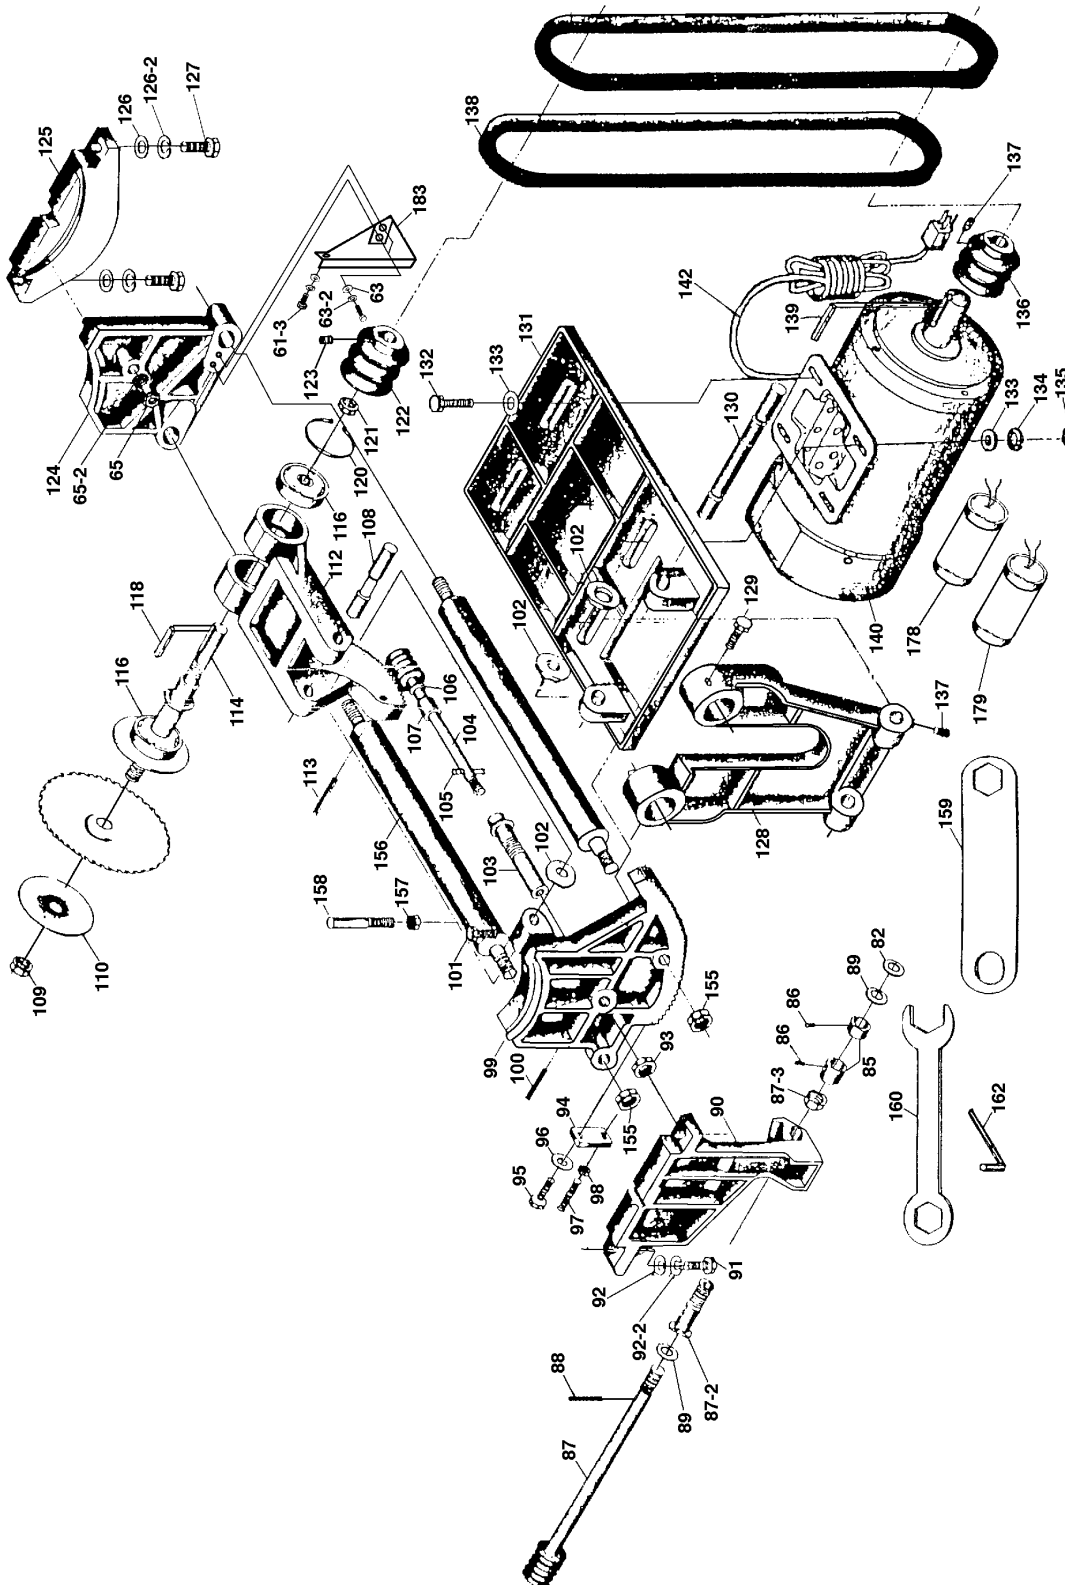

Internal Diagram/Diagramme Interne

KC-10CCX

Parts Pricing List / Liste de Prix des Pièces **KC-10CCX**

Diag.	Order # Com.	English Description	Description Française	Qty./Qté.	Price/Prix
1	KW-023	TABLE INSERT	INSERTION POUR TABLE	1	-
2	1103100020	BUMPER	PARE-CHOC	2	$1.67
3	1103100030	SET SCREW	VIS SANS TETE	8	$1.55
4	1103100040	TABLE	TABLE	1	$396.75
5	1103100050	CABINET	CABINET	1	$332.35
5-2	1103100052	RUBBER FOOT	PIED EN CAOUTCHOUC	4	$3.16
5-3	1103100053	HEX. BOLT	BOULON HEXAGONAL	4	$2.24
6	1103100060	WASHER	RONDELLE	8	$1.55
6-2	1103100062	SPECIAL WASHER	RONDELLE SPECIALE	4	$2.13
7	1103100070	HEX. BOLT	BOULON HEXAGONAL	4	$1.67
8	1103100080	TILT SCALE	EHELLE D'INCLINAISON	1	$10.29
10	EXT-10CCX	TABLE EXTENSION	EXTENSION DE TABLE	2	-
11	1103100110	SPRING WASHER	RONDELLE A RESSORT	6	$1.55
12	1103100120	HEX. BOLT	BOULON HEXAGONAL	6	$1.78
13	1103100130	HANDWHEEL BRACKET	SUPPORT DE LA MANIVELLE	1	$12.36
14	1103100140	SCREW	VIS	2	$1.67
15	1103100150	WASHER	RONDELLE	4	$1.50
16	1103100160	HEX. NUT	ECROU HEXAGONAL	4	$1.50
40-1	1103100401	PLASTIC BLADE GUARD	PROTEGE-LAME EN PLASTIQUE	1	$38.81
42	1103100420	ROLL PIN (OLD)	GOUPILLE (ANC.)	1	$2.70
42-1	1103100421	PIN	GOUPILLE	1	$2.82
43	1103100430	WASHER (OLD)	RONDELLE (ANC.)	2	$1.55
44	1103100440	LOCK NUT (OLD)	ECROU DE VERROUILLAGE (ANC.)	6	$2.24
44-1	1103100441	LOCK NUT	ECROU DE VERROUILLAGE	4	$2.24
47	1103100470	SUPPORTING ARM (OLD)	BRAS DE SUPPORT (ANC.)	1	$10.98
47-1	1103100471	SUPPORT ARM	BRAS SUPPORT	1	$9.83
48	1103100480	ROLL PIN (OLD)	GOUPILLE (ANC.)	1	$2.70
49	1103100490	SPACER (OLD)	ESPACEUR (ANC.)	2	$1.90
50	1103100500	ROLL PIN	GOUPILLE	1	$2.24
56-1	1103100561	PIN	GOUPILLE	1	$2.47
57	1103100570	SPLITTER (OLD)	SEPARATEUR (ANC.)	1	$34.44
57-1	1103100571	SPLITTER	SEPARATEUR	1	$3.16
57-2	1103100572	ANTI-KICKBACK PLATE (OLD)	DOIGT ANTI-RETOUR (ANC.)	2	$4.89
57-3	1103100573	SPRING (OLD)	RESSORT (ANC.)	1	$3.05
57-4	1103100574	SPRING PIN (OLD)	GOUPILLE A RESSORT (ANC.)	1	$2.13
57-5	1103100575	ANTI-KICKBACK FINGER	DOIGT ANTI-RETOUR	2	$5.58
57-6	1103100576	ANTI-KICKBACK SPRING	RESSORT ANTI-RETOUR	1	$3.16
57-7	1103100577	SPRING PIN	GOUPILLE A RESSORT	1	$2.13
57-8	1103100578	SPACER	ESPACEUR	2	$2.13
61	1103100610	SHAFT BRACKET	SUPPORT DE LA TIGE	1	$14.78
61-2	1103100612	SPLITTER BRACKET	SUPPORT DU SEPARATEUR	1	$15.81
61-3	1103100613	HEX. BOLT	BOULON HEXAGONAL	5	$1.67
62	1103100620	HEX. BOLT	BOULON HEXAGONAL	4	$2.24
62-2	1103100622	HEX. NUT	ECROU HEXAGONAL	4	$1.55
63	1103100630	WASHER	RONDELLE	11	$1.55
63-2	1103100632	SPRING WASHER	RONDELLE A RESSORT	7	$1.67
64	1103100640	BLADE GUARD SUPPORT SHAFT	TIGE DE SUPPORT DU PROTÈGE-LAME	1	$13.74

Pricing subject to change without prior notice. / Prix sujet à changement sans préavis.