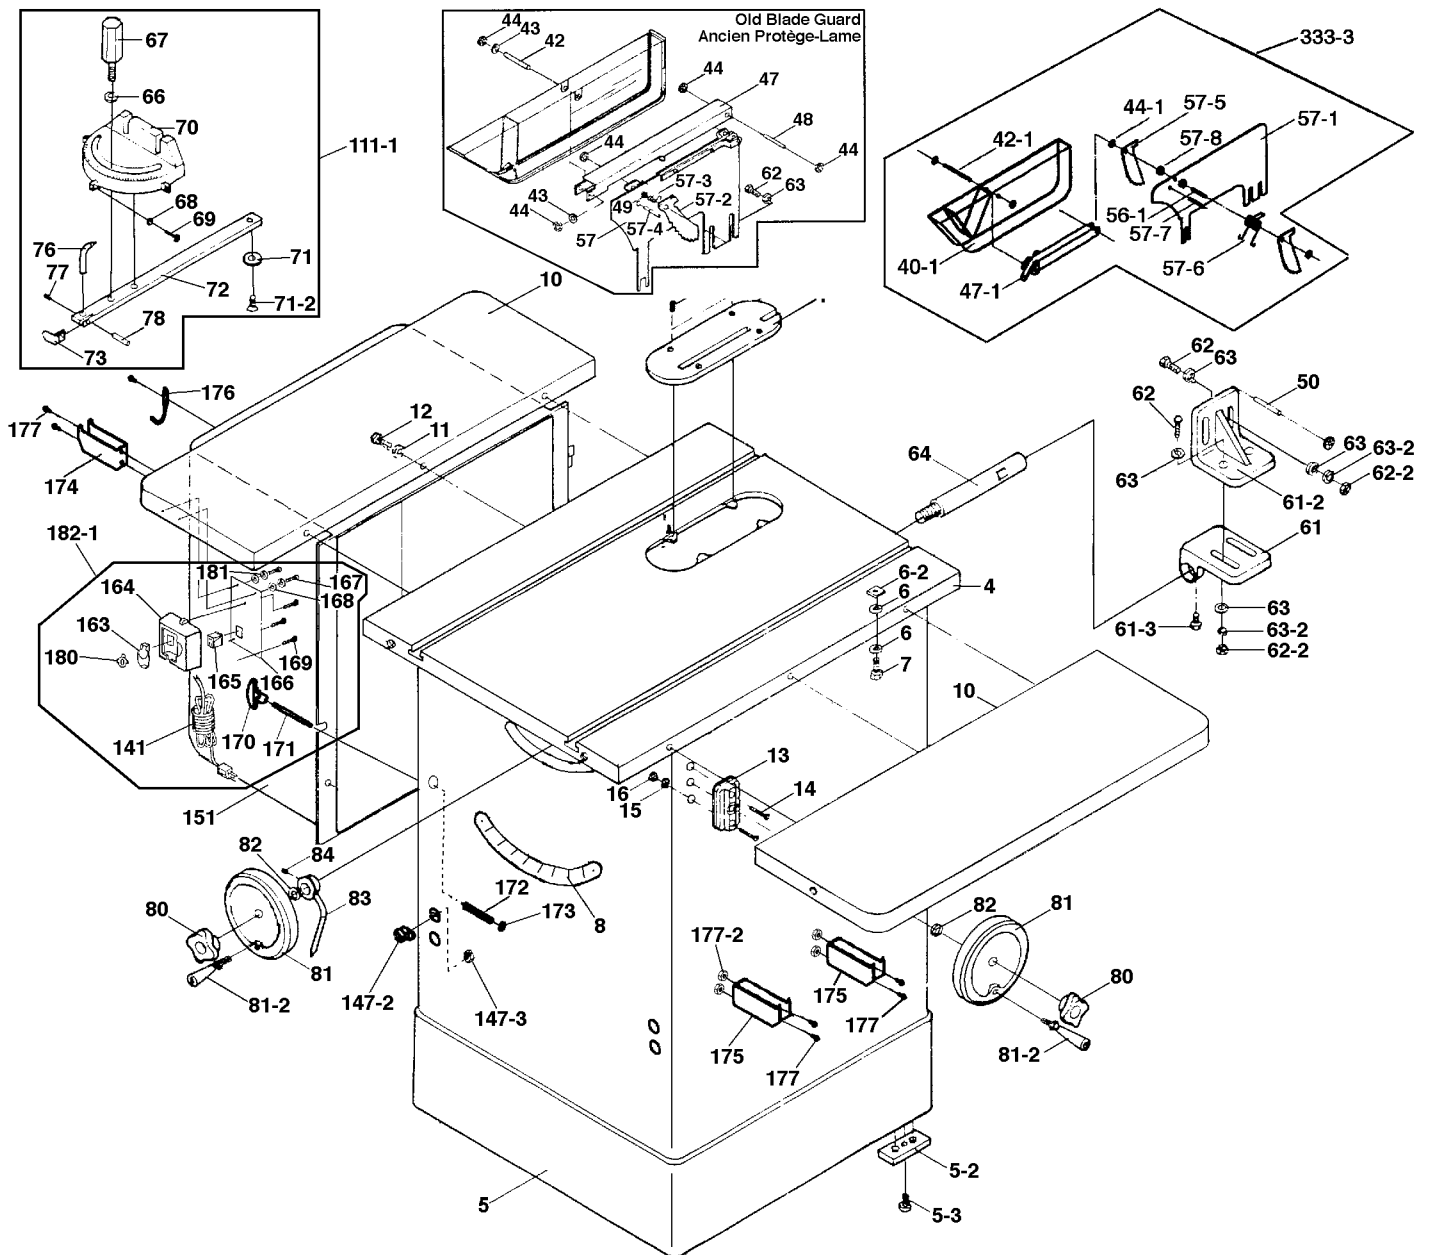

Main Diagram/Diagramme Principale

KC-10CCX