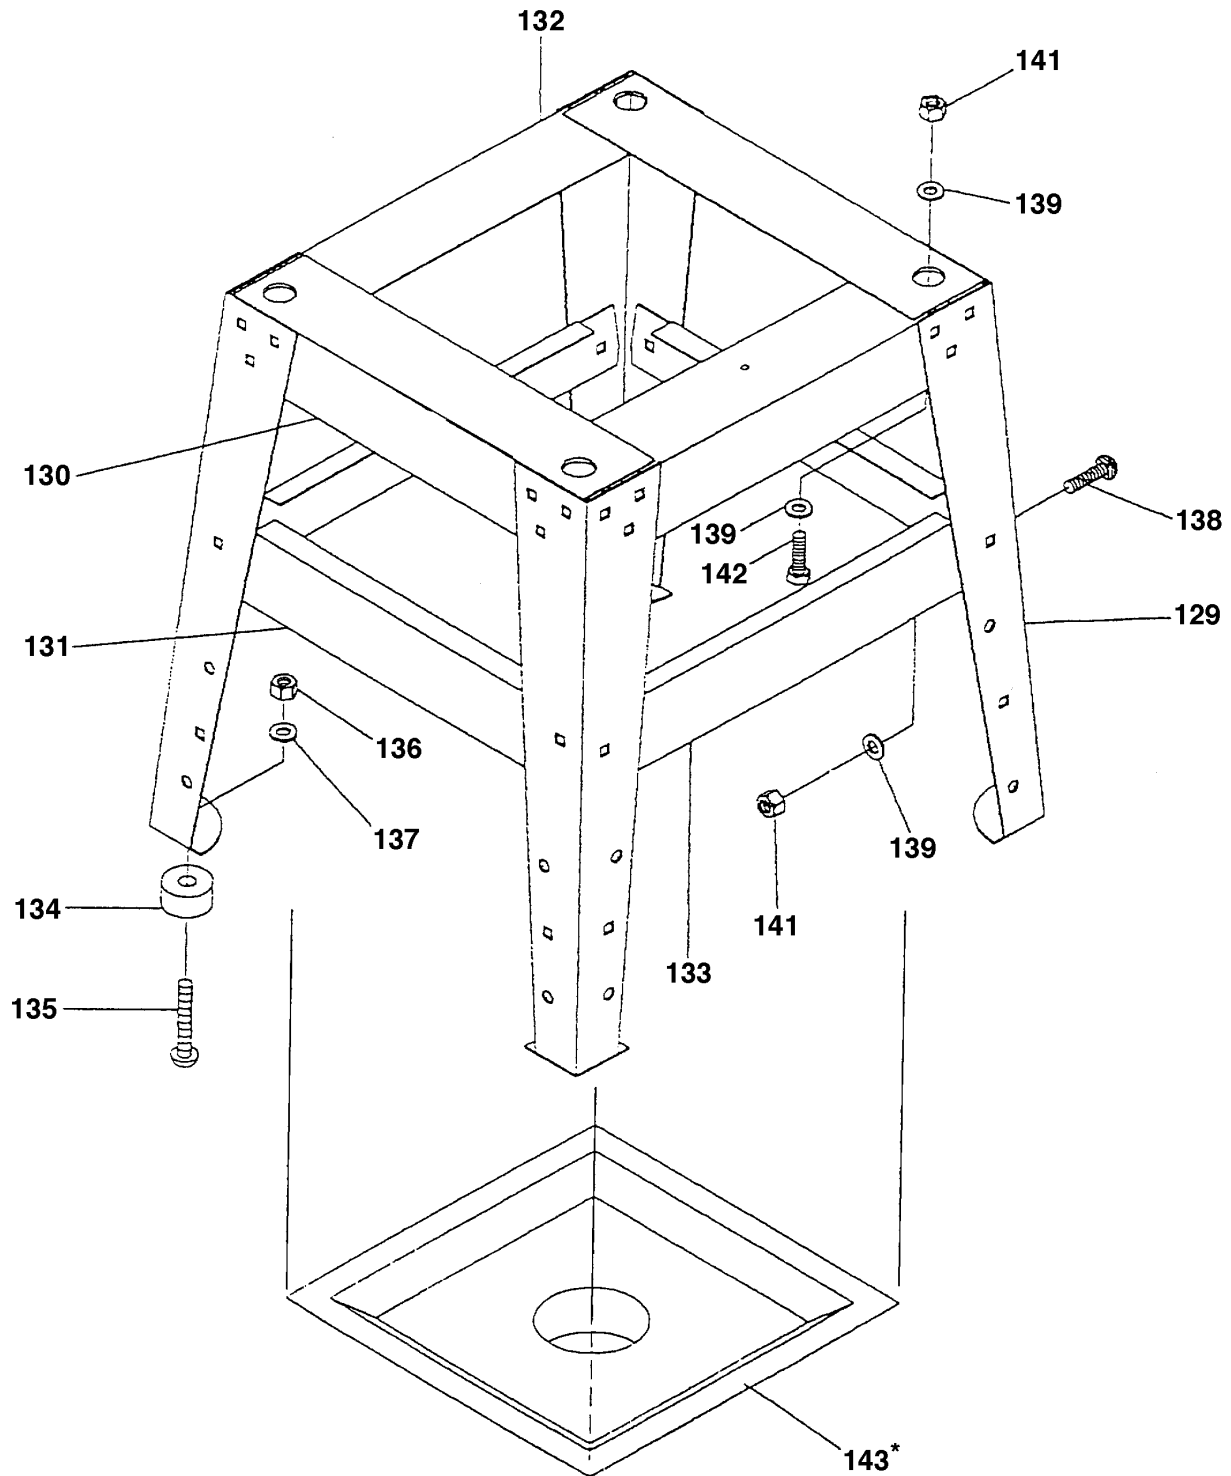

KC-11GC

Parts Pricing List / Liste de Prix des Pièces **KC-11GC**

| Diag. | Order # Com. | English Description | Description Française | Qty./Qté. | Price/Prix |
|-------|--------------|----------------------------|-------------------------------|-----------|------------|
| 1 | KW-064 | TABLE INSERT | INSERTION POUR TABLE | 1 | - |
| 1A | KW-065 | DADO TABLE INSERT | INSERTION DADO POUR TABLE | 1 | - |
| 2 | 1111000020 | BUMPER | PARE-CHOC | 2 | \$1.44 |
| 3 | 1111000030 | SET SCREW | VIS SANS TETE | 8 | \$1.55 |
| 4 | 1111000040 | TABLE | TABLE | 1 | \$320.85 |
| 5 | 1111000050 | CABINET | CABINET | 1 | \$103.44 |
| 6 | 1111000060 | WASHER | RONDELLE | 10 | \$1.55 |
| 7 | 1111000070 | HEX. BOLT | BOULON HEXAGONAL | 8 | \$1.90 |
| 9 | EXT-10GC | EXTENSION TABLE | TABLE D'EXTENSION | 2 | - |
| 10 | 1111000100 | SPRING WASHER | RONDELLE A RESSORT | 6 | \$1.78 |
| 11 | 1111000110 | HEX. BOLT | BOULON HEXAGONAL | 6 | \$1.90 |
| 12 | 1111000120 | BEARING BRACKET | SUPPORT DU ROULEMENT | 1 | \$12.36 |
| 13 | 1111000130 | SCREW | VIS | 2 | \$1.73 |
| 14 | 1111000140 | WASHER | RONDELLE | 2 | \$1.67 |
| 15 | 1111000150 | HEX. NUT | ECROU HEXAGONAL | 6 | \$1.50 |
| 16-1 | 1111000161 | PLASTIC BLADE GUARD | PROTEGE-LAME EN PLASTIQUE | 1 | \$38.81 |
| 17 | 1111000170 | PIN (OLD) | GOUPILLE (ANC.) | 1 | \$1.90 |
| 17-1 | 1111000171 | PIN | GOUPILLE | 1 | \$2.82 |
| 18 | 1111000180 | SELF-LOCKING RING (OLD) | ANNEAU DE VERROUILLAGE (ANC.) | 6 | \$2.24 |
| 18-1 | 1111000181 | LOCK NUT | ECROU DE VERROUILLAGE | 4 | \$2.24 |
| 19 | 1111000190 | SUPPORTING ARM (OLD) | BRAS DE SUPPORT (ANC.) | 1 | \$10.98 |
| 19-1 | 1111000191 | SUPPORT ARM | BRAS SUPPORT | 1 | \$9.83 |
| 20 | 1111000200 | PIN (OLD) | GOUPILLE (ANC.) | 1 | \$2.70 |
| 21 | 1111000210 | PIN (OLD) | GOUPILLE (ANC.) | 1 | \$2.24 |
| 21-1 | 1111000211 | PIN | GOUPILLE | 1 | \$2.47 |
| 22 | 1111000220 | SPLITTER (OLD) | SEPARATEUR (ANC.) | 1 | \$34.44 |
| 22-1 | 1111000221 | SPLITTER | SEPARATEUR | 1 | \$26.05 |
| 22B | 1111000222 | PLATE MOUNT | SUPPORT DE LA PLAQUE | 1 | \$8.80 |
| 23 | 1111000230 | ANTI-KICKBACK FINGER (OLD) | DOIGT ANTI-RETOUR (ANC.) | 2 | \$4.89 |
| 23-1 | 1111000231 | ANTI-KICKBACK FINGER | DOIGT ANTI-RETOUR | 2 | \$5.58 |
| 24 | 1111000240 | SPRING (OLD) | RESSORT (ANC.) | 1 | \$3.05 |
| 24-1 | 1111000241 | ANTI-KICKBACK SPRING | RESSORT ANTI-RETOUR | 1 | \$3.16 |
| 25 | 1111000250 | SPRING PIN (OLD) | GOUPILLE A RESSORT (ANC.) | 1 | \$2.01 |
| 25-1 | 1111000251 | SPRING PIN | GOUPILLE A RESSORT | 1 | \$2.13 |
| 26 | 1111000260 | LOWER GUARD BRACKET | SUPPORT DU GARDE (BAS) | 1 | \$14.78 |
| 27 | 1111000270 | UPPER GUARD BRACKET | SUPPORT DU GARDE (HAUT) | 1 | \$15.81 |
| 28 | 1111000280 | HEX. BOLT | BOULON HEXAGONAL | 2 | \$2.24 |
| 29 | 1111000290 | SPRING WASHER | RONDELLE A RESSORT | 2 | \$1.50 |
| 30 | 1111000300 | GUARD SHAFT | TIGE DU SUPPORT | 1 | \$12.59 |
| 31 | 1111000310 | WASHER | RONDELLE | 1 | \$1.55 |
| 32 | 1111000320 | HANDLE | POIGNEE | 1 | \$12.59 |
| 33 | 1111000330 | HEX. NUT | ECROU HEXAGONAL | 3 | \$1.61 |
| 34 | 1111000340 | RD. HD. SCREW | VIS A TETE RONDE | 3 | \$1.67 |
| 35 | 1111000350 | MITER GAUGE BODY | BOITIER DU GUIDE A ONGLETS | 1 | \$36.63 |
| 36 | 1111000360 | SINKING HD. SCREW | VIS A TETE FRAISER | 1 | \$2.24 |
| 37 | 1111000370 | SLIDING WASHER | RONDELLE COULISSANTE | 1 | \$3.28 |
| 38 | 1111000380 | MITER GUIDE BAR | BARRE DU GUIDE A ONGLETS | 1 | \$18.34 |