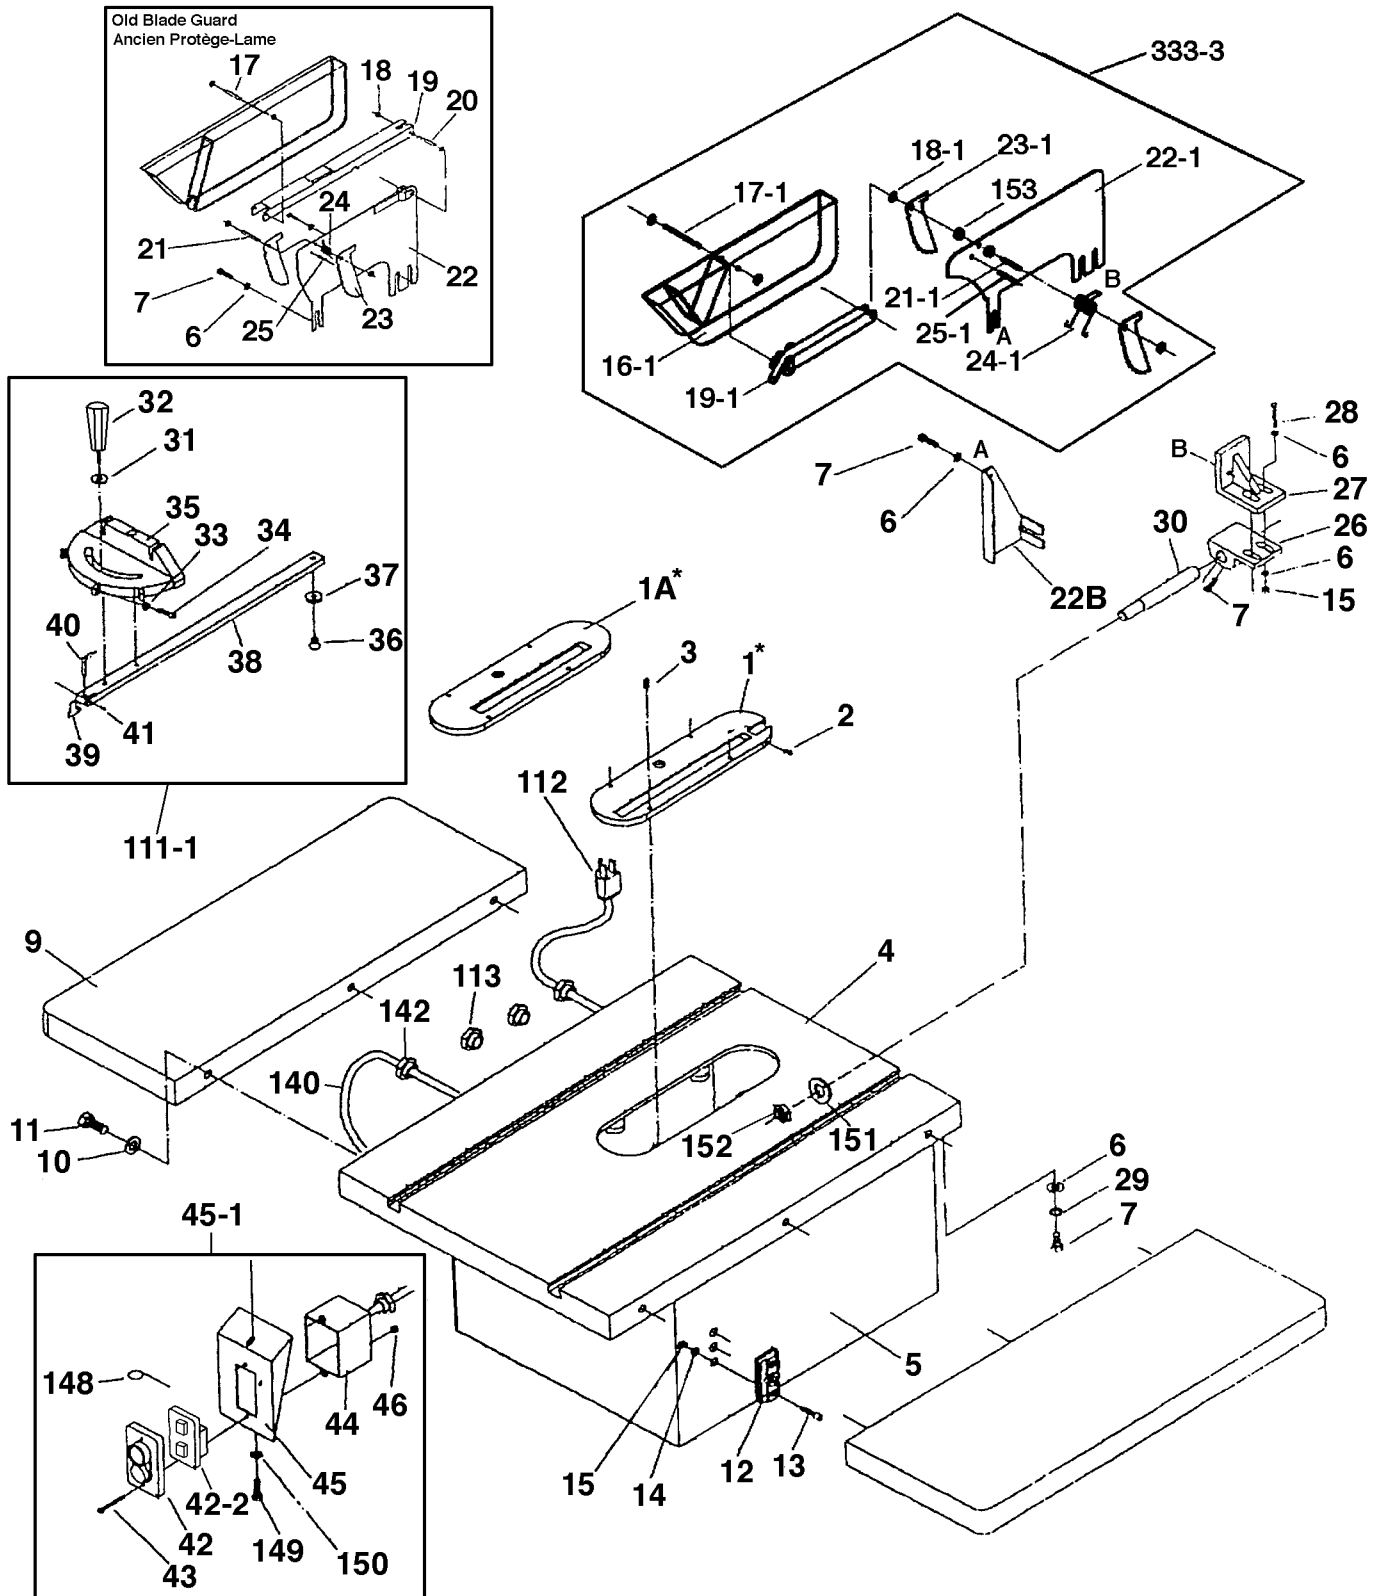

Main Diagram / Diagramme Principale

KC-11GC