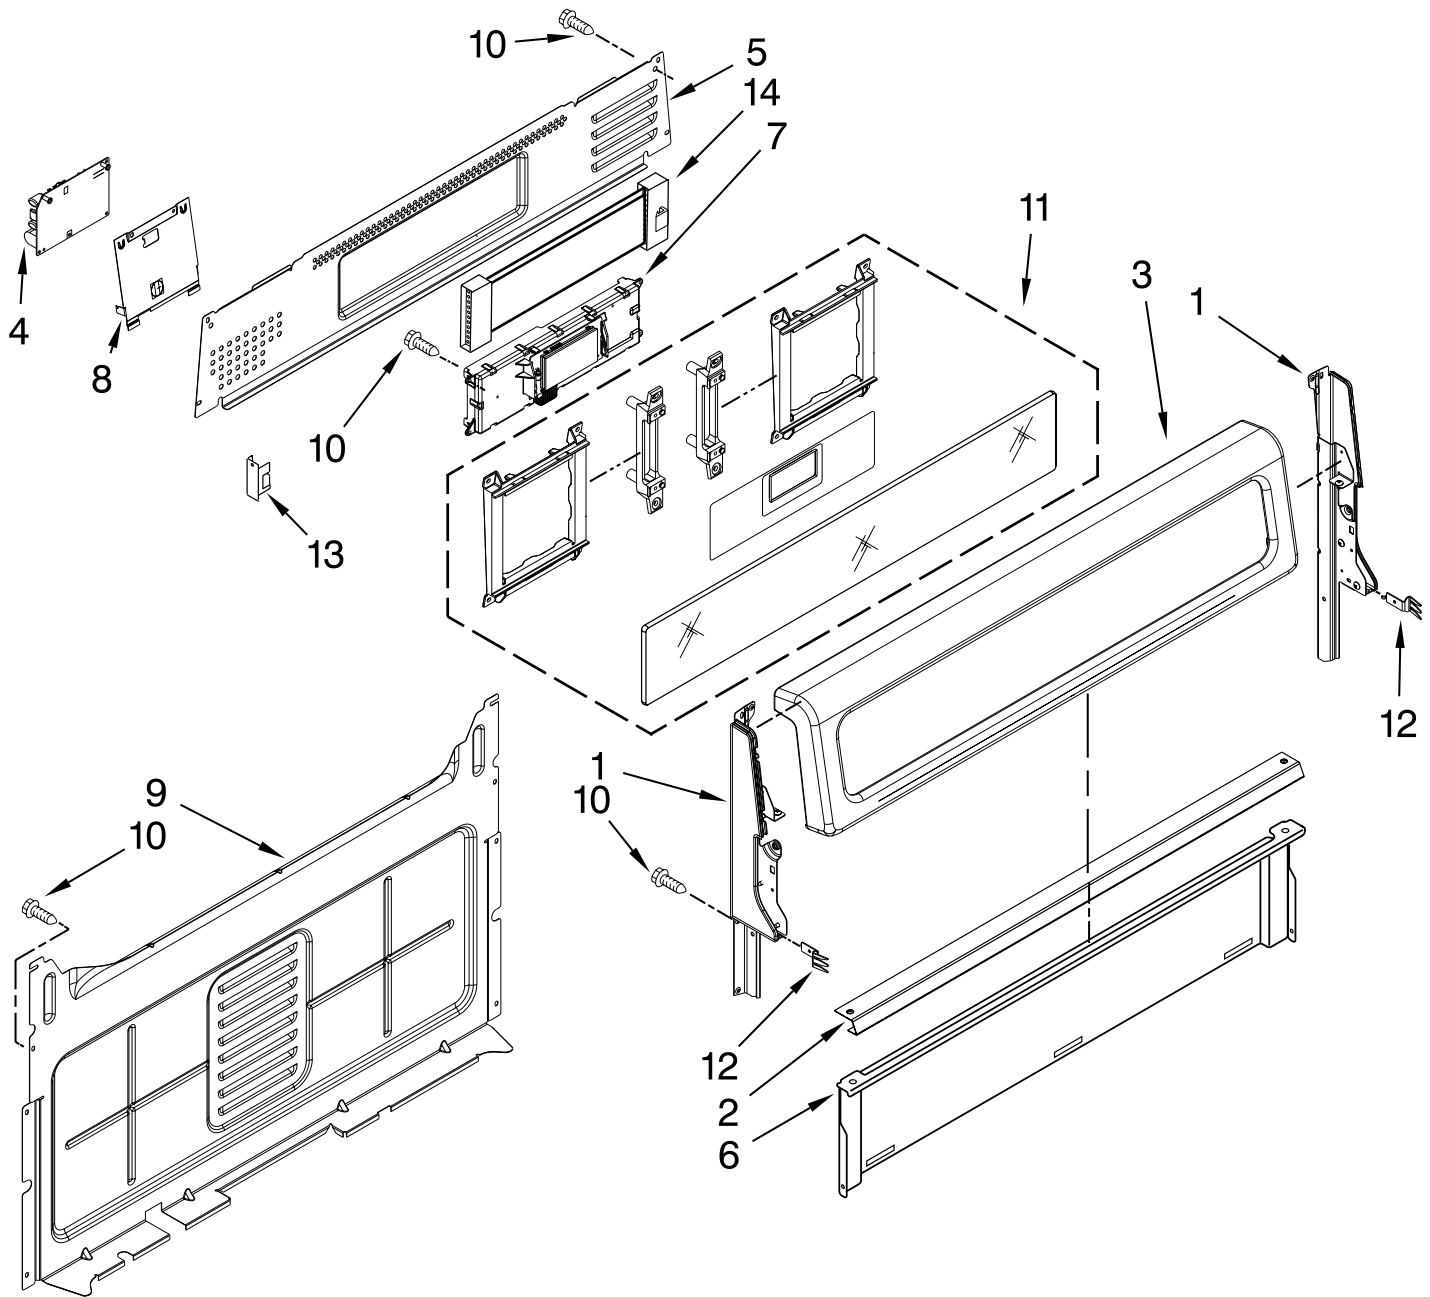

CONTROL PANEL PARTS

For Models: KGRS306BSS0
(Stainless)

Illus. No.	Part No.	DESCRIPTION
1	W10184437	Endcap, Left Hand
	W10184438	Endcap, Right Hand
2	W10211996	Bracket, Console
3	W10347960	Console
4	W10331686	Module, Spark
5	W10198745	Cover, Upper

Illus. No.	Part No.	DESCRIPTION
6	W10192841	Shield, Heat
7	W10340701	Control, MRC
8	W10333917	Bracket, DSI
9	W10184251	Cover, Main Wire

Illus. No.	Part No.	DESCRIPTION
10	3196178	Screw
11	W10324415	Assembly, Overlay
12	8523412	Bracket, Rear
13	8522425	Module, Spark
14	W10318787	Connector, Flex

FOR ORDERING INFORMATION REFER TO PARTS PRICE LIST