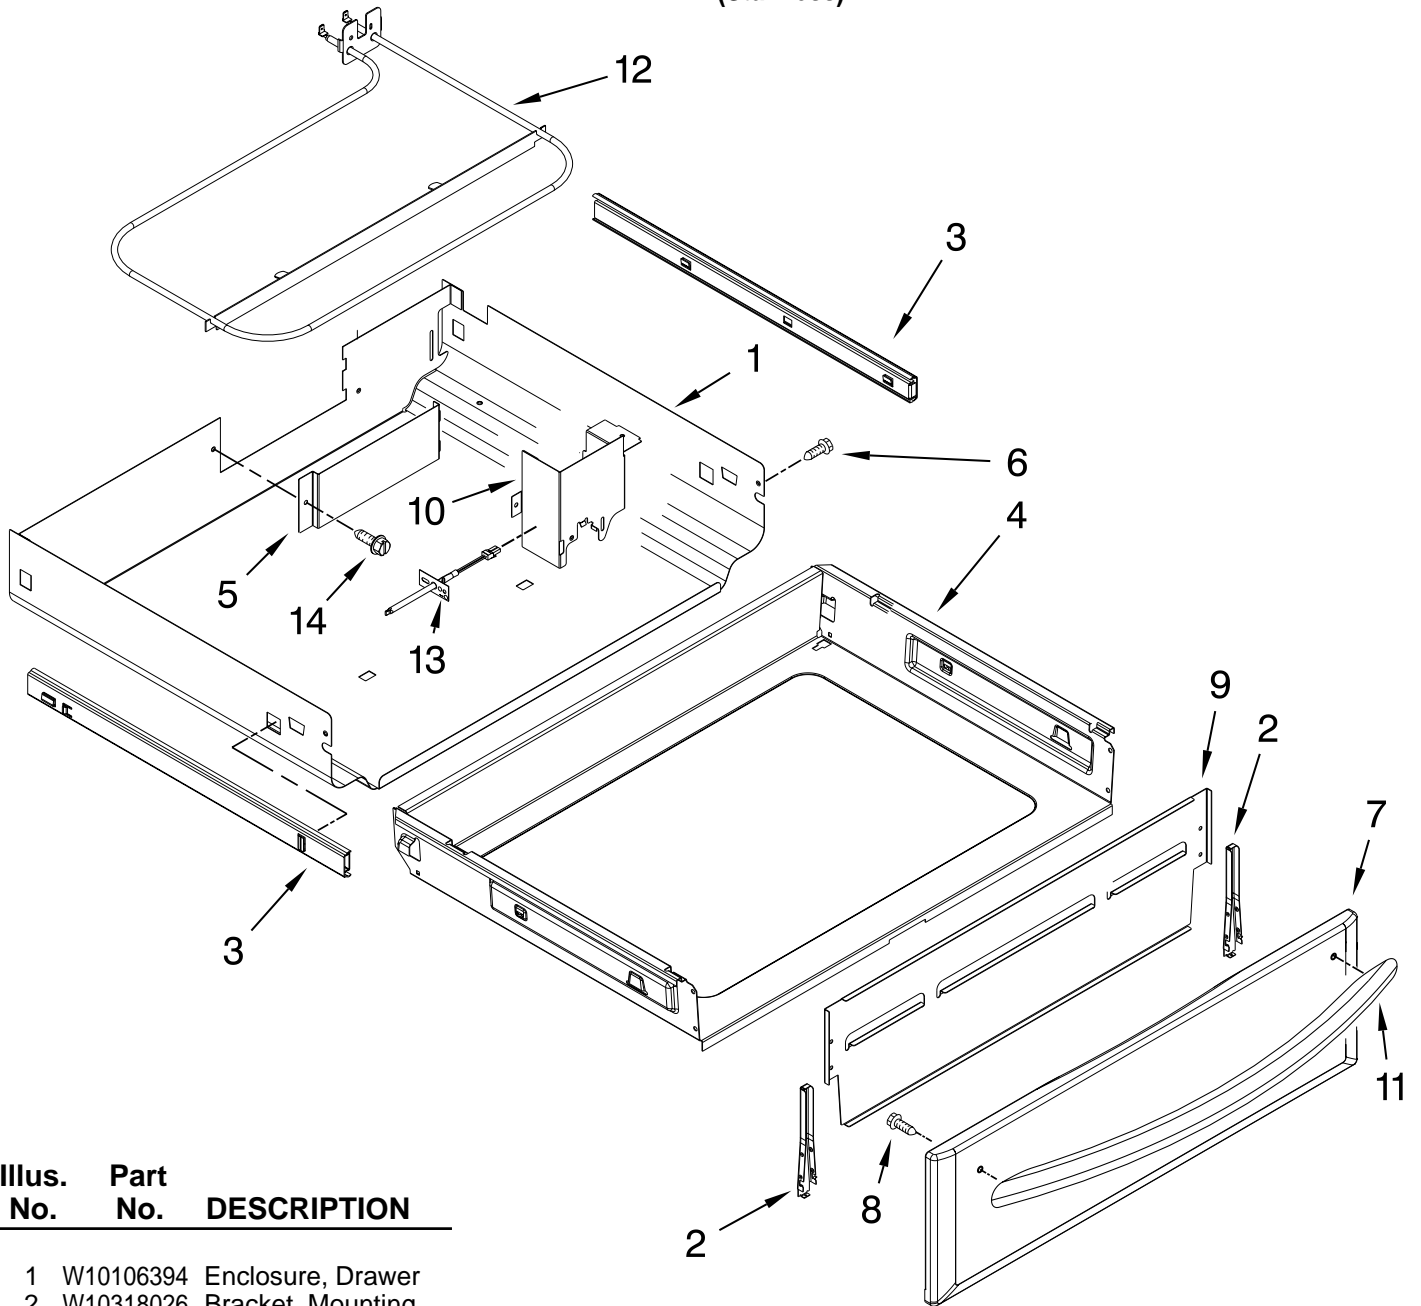

DRAWER PARTS

For Models: KGRS306BSS0
(Stainless)

Illus. No.	Part No.	DESCRIPTION

1	W10106394	Enclosure, Drawer
2	W10318026	Bracket, Mounting
3		Slide, Drawer
	W10441804	Left Hand
	W10441805	Right Hand
4	W10300032	Drawer
5	W10325438	Cover, Panel
6	3196165	Screw
7	W10330049	Panel, Drawer Frnt
8	3400882	Screw
9	W10324877	Panel, Inner
10	W10323358	Cover, Wire
11	W10289076	Handle
12	W10323181	Element, Warming
13	W10131827	Sensor, RTD Wako
14	3196178	Screw

FOR ORDERING INFORMATION REFER TO PARTS PRICE LIST