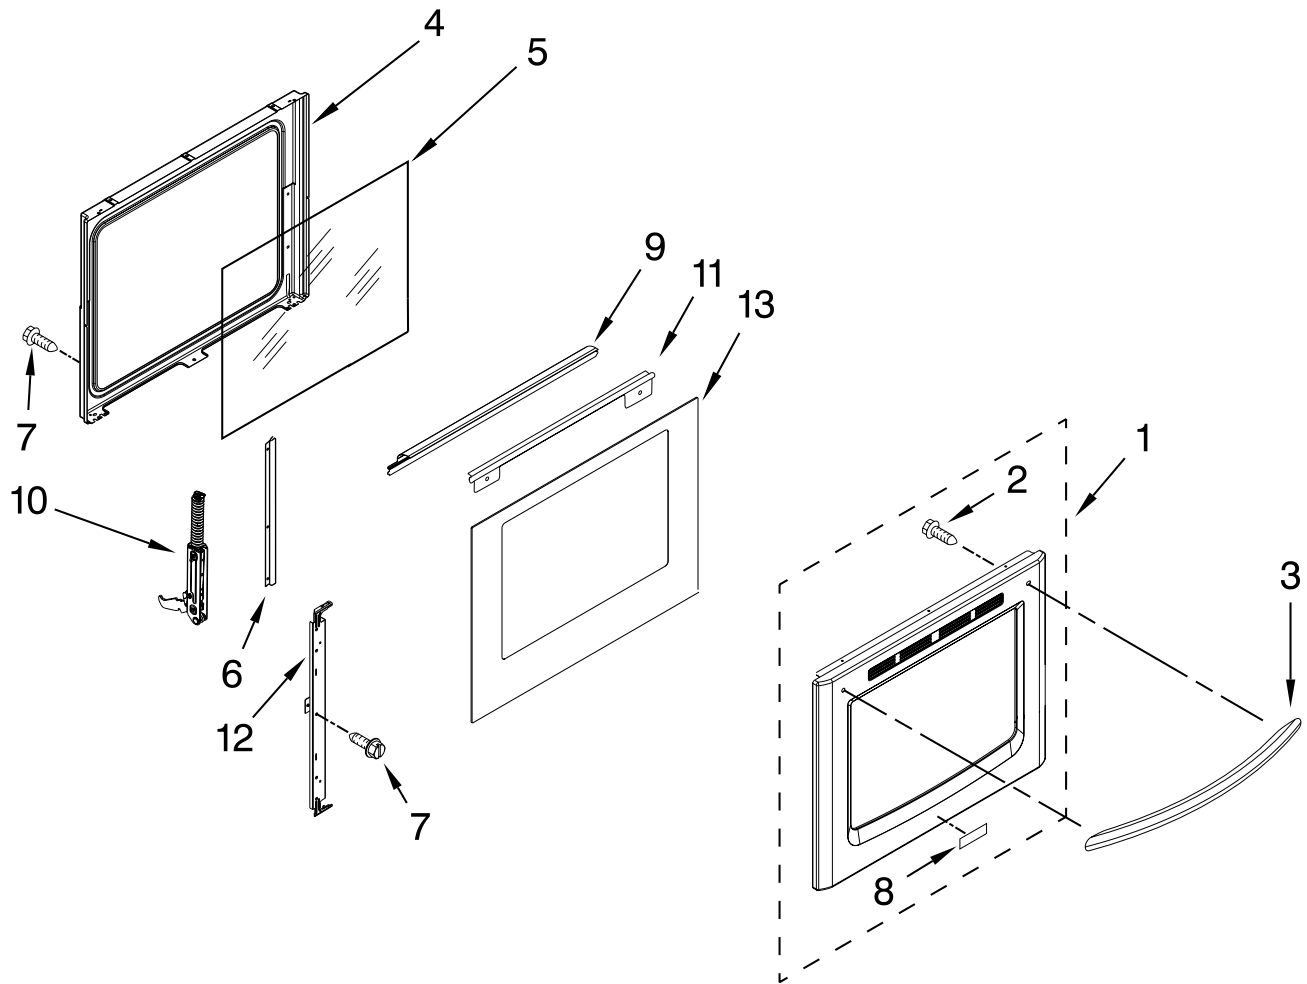

DOOR PARTS

For Models: KGRS306BSS0
(Stainless)

Illus. No.	Part No.	DESCRIPTION
1	W10490829	Panel, SS Outer
2	W10317886	Screw
3	W10289076	Handle, Door
4	W10297318	Liner, Door
5	W10300487	Glass, Inner

Illus. No.	Part No.	DESCRIPTION
6	W10294852	Bracket, SS Glass
7	3196165	Screw
8	W10339814	Trim, SS Vent
9	W10294853	Bracket, Glass Liner

Illus. No.	Part No.	DESCRIPTION
10	W10388635	Hinge, Door
11	W10243391	Badge, Stainless
12	W10294851	Rail, Door
13	W10495964	Glass, Outer

FOR ORDERING INFORMATION REFER TO PARTS PRICE LIST