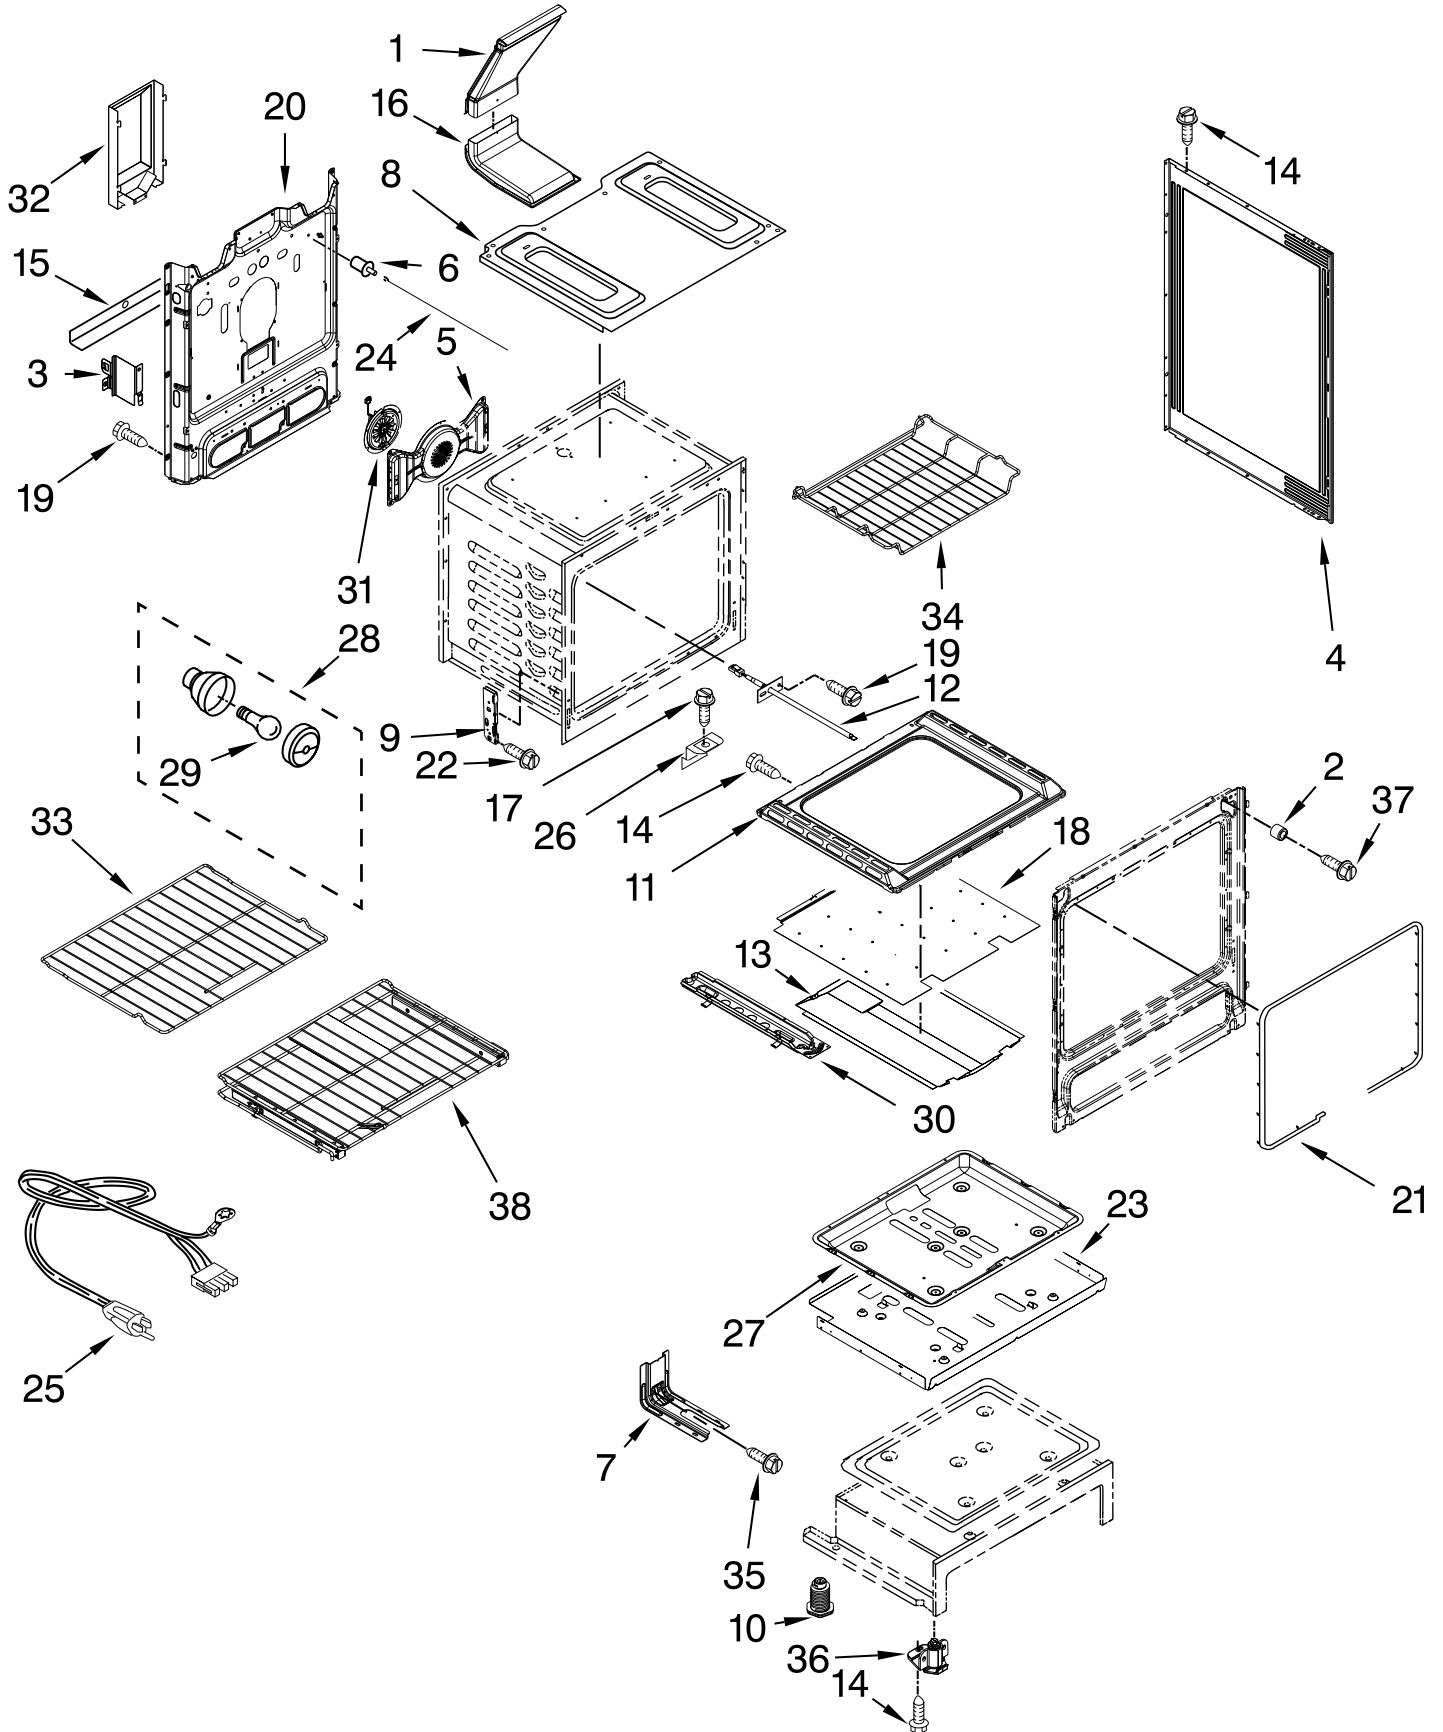

CHASSIS PARTS

For Models: KGRS306BSS0
(Stainless)

FOR ORDERING INFORMATION REFER TO PARTS PRICE LIST

CHASSIS PARTS

For Models: KGRS306BSS0
(Stainless)

Illus. No.	Part No.	DESCRIPTION
1	W10314347	Assembly, Flue
2	9758701	Spacer, Door
3	W10273002	Support, Oven
4	W10322770	Panel, Side
5	W10346153	Baffle, Convection
6	9757262	Switch, Door
7	W10306542	Bracket, Anti-Tip
8	8273036	Box, Burner
9	W10289077	Hinge, Receiver
10	W10058460	Foot, Leveler
11	W10211368	Bottom, Oven
12	W10181986	Sensor, RTD
13	3601P356-45	Baffle, Burner
14	W10362924	Screw
15	W10435470	Brace, Main Back
16	W10311326	Assembly, Upper Flue
17	W10362924	Screw
18	W10323077	Diffuser, Flame
19	3196178	Screw
20	W10273005	Back, Main
21	W10162385	Seal, Oven
22	W10031780	Screw
23	W10273195	Shield, Heat
24	W10273192	Rod, Rear Door
25	9757891	Cord, Power
26	W10035900	Support, Oven Bottom
27	W10273204	Pan, Bake
28	W10454648	Light Assembly
29	311255	Bulb, Oven Light
30		Rail, Base
	W10390007	Left Hand
	W10390008	Right Hand
31	W10389553	Fan, Convection
32	W10158780	Cover, Rear Fan
33	W10460125	Rack, Oven
34	W10289145	Rack, Gullwing
35	7101P485-60	Anti-Tip Screw
36	W10341186	Assembly, Foot
37	W10067840	Screw
38	W10495247	Rack, Sliding

INSULATION

W10194395	Insulation, Wrap
W10194394	Insulation, Back
4820F015-59	Strap, Insulation
W10432019	Alt Cleaning Kit