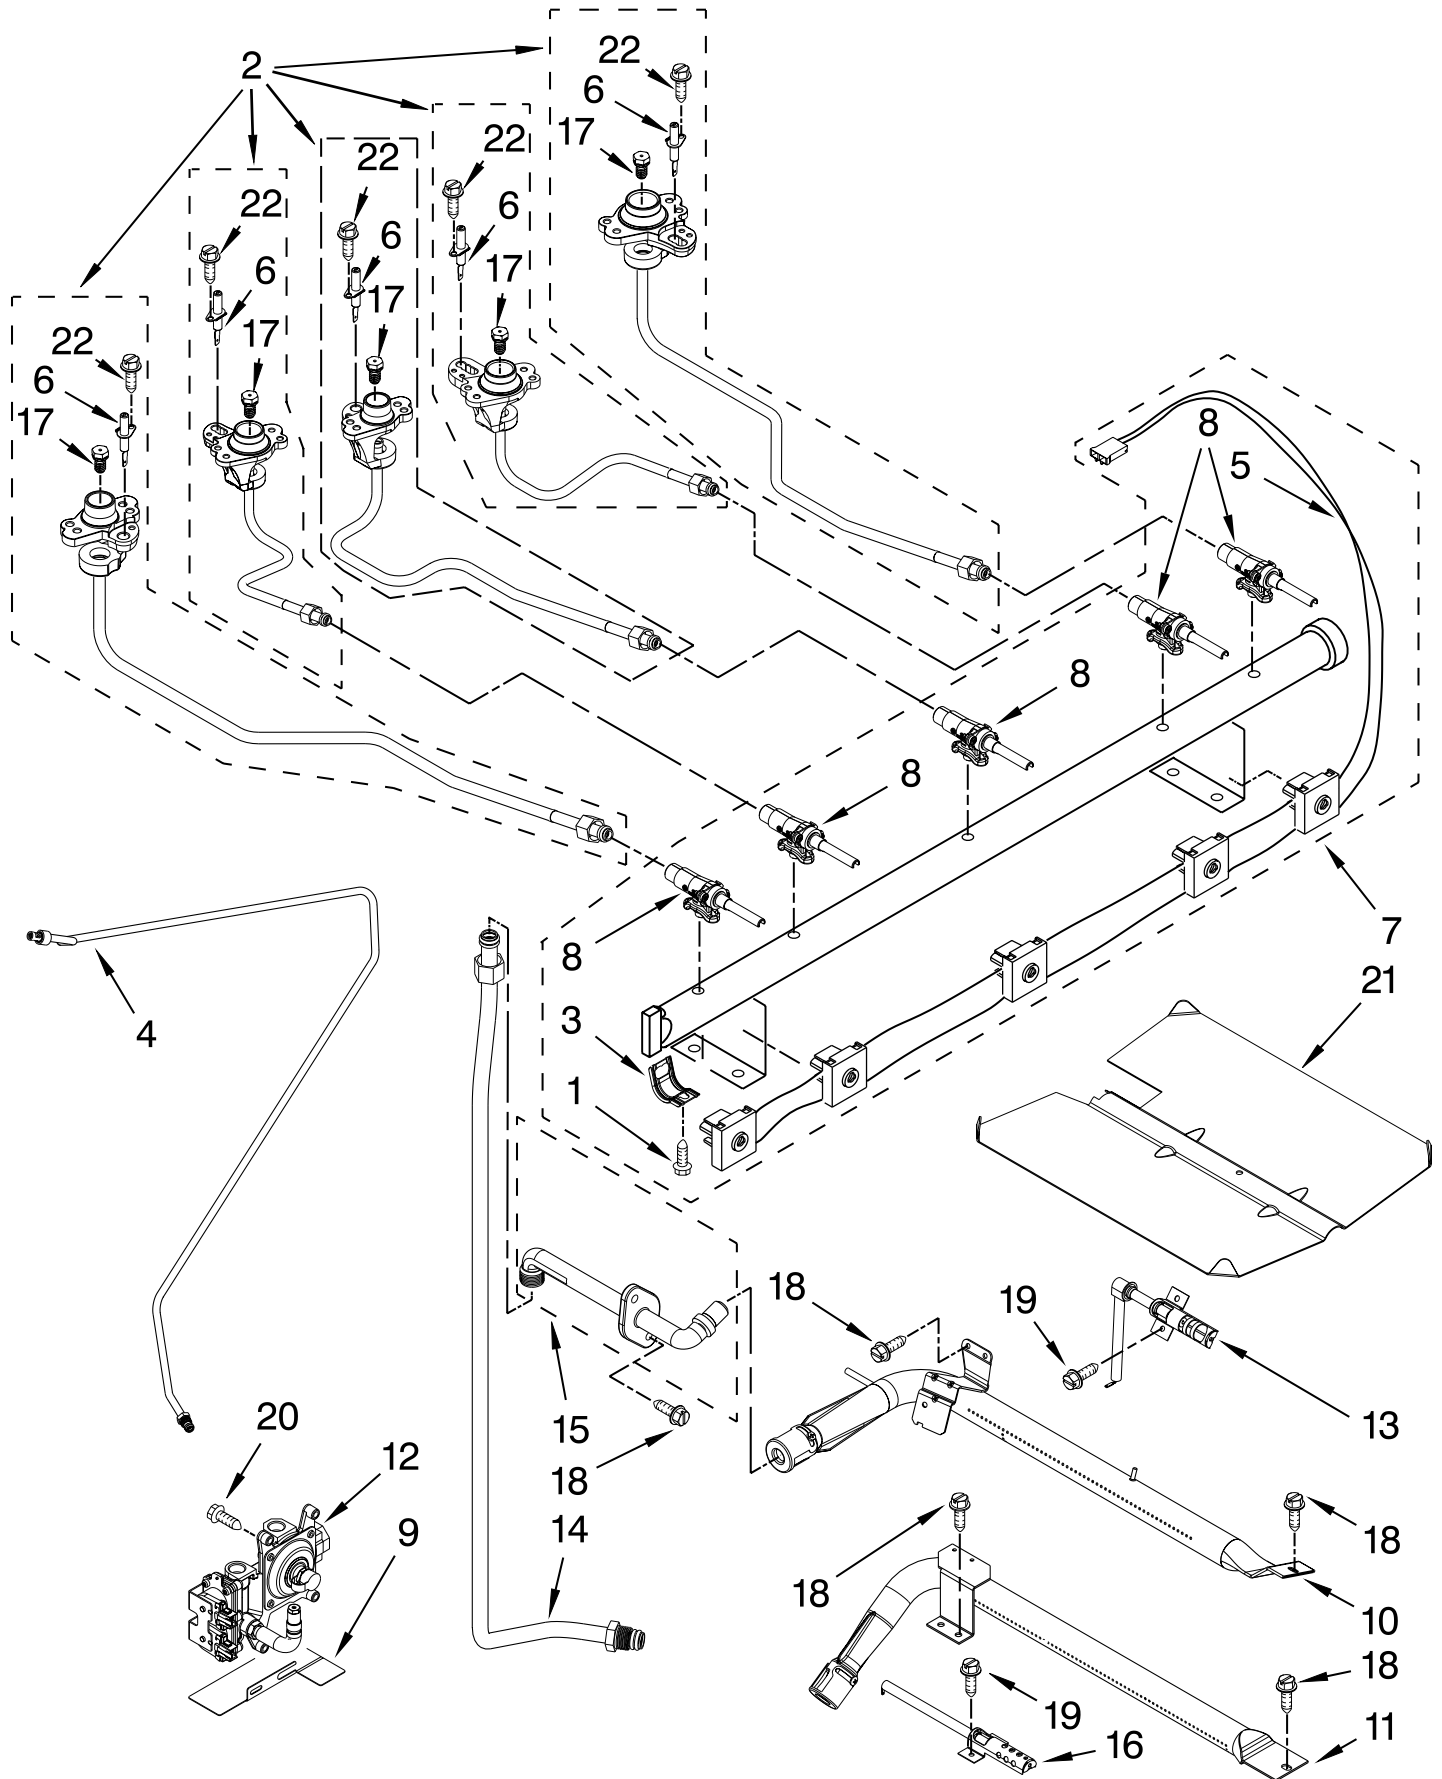

MANIFOLD PARTS

For Models: KGRS306BSS0
(Stainless)

FOR ORDERING INFORMATION REFER TO PARTS PRICE LIST

MANIFOLD PARTS

For Models: KGRS306BSS0
(Stainless)

Illus.	Part	
No.	No.	DESCRIPTION
1	W10295997	Screw, Valve
2		Holder, Orifice
	W10347410	(RF) 15k
	W10157415	(RR) 5k
	W10157418	(LR) 9.5k
	W10170347	(LF) 15k
	W10157419	(Center) 8k
3	W10295996	Bracket, Saddle
4	W10510125	Tubing, Main Supply
5	W10413869	Harness, Igniter Includes Switches
6	W10216419	Ignitor, Top Burner
7	W10413871	Assembly, Manifold
8		Valve
	W10279615	(LF/RF)
	W10279614	(LR/Center)
	W10247744	(RR)
9	W10224921	Bracket, Regulator
10	W10439242	Burner, Broiler
11	W10439243	Burner, Bake
12	W10224915	Valve, Regulator
13	W10324262	Electrode, Bake
14	W10306050	Tubing (Broiler Fitting To Valve)
15	W10319134	Fitting, Broiler
16	W10333842	Electrode, Broil
17		Orifice, Burner
	W10347414	Right Front
	W10170506	Right Rear
	W10170508	Left Rear
	W10170511	Left Front
	W10170507	Center
18	W10362924	Screw
19	3196385	Screw
20	3400016	Screw
21	3601P336-45	Baffle, Burner
22	8273062	Screw

Following Parts Not Illustrated

W10170516 LP Kit,
Surface Burners
W10400497 Orifice, LP Broil
W10400494 Orifice, LP Bake