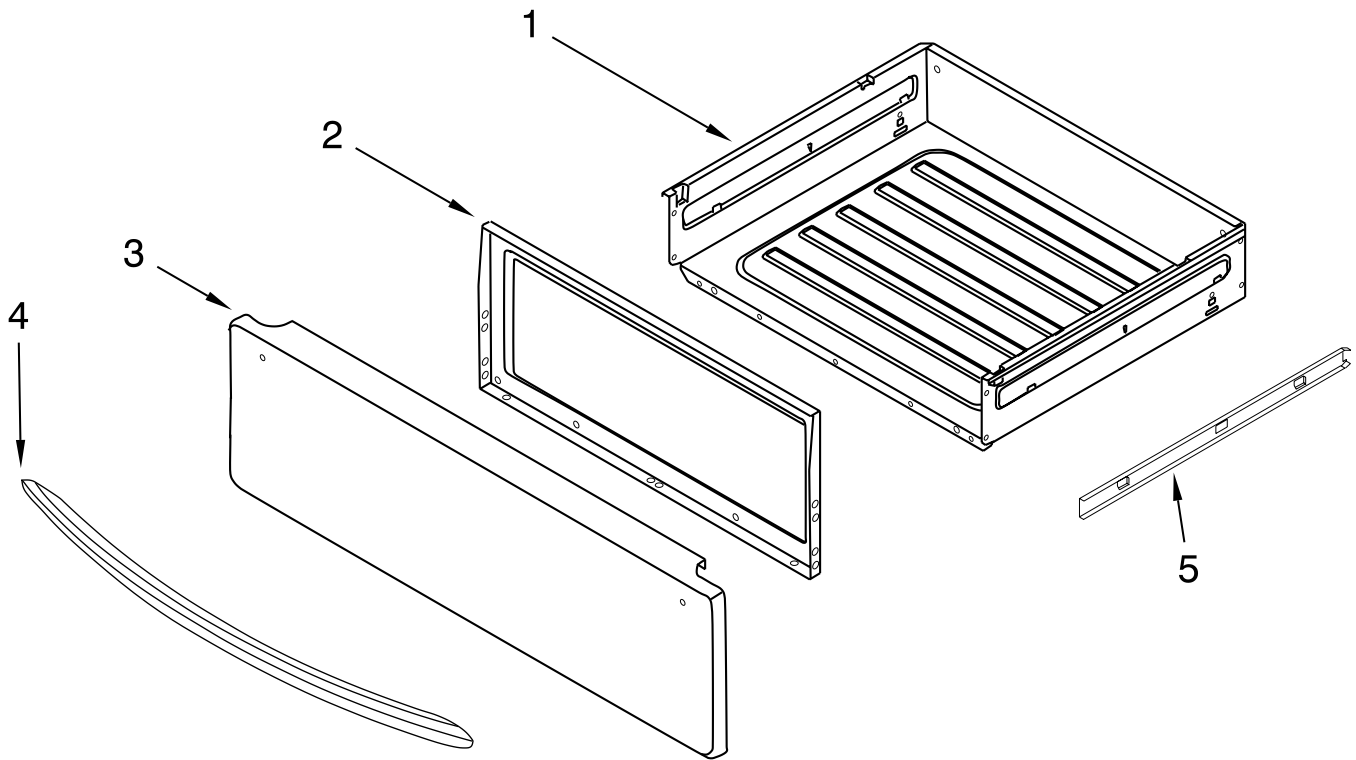

DRAWER PARTS

For Models: KGRS206XSS3
(Stainless)

<u>Illus. No.</u>	<u>Part No.</u>	<u>DESCRIPTION</u>

1	W10347679	Drawer, Utility
2	W10347683	Liner, Drawer Front Frame
3	W10507559	Panel, Drawer
4	W10350605	Handle, Drawer
5		Glide, Drawer
	W10347664	LH
	W10347665	RH

FOR ORDERING INFORMATION REFER TO PARTS PRICE LIST