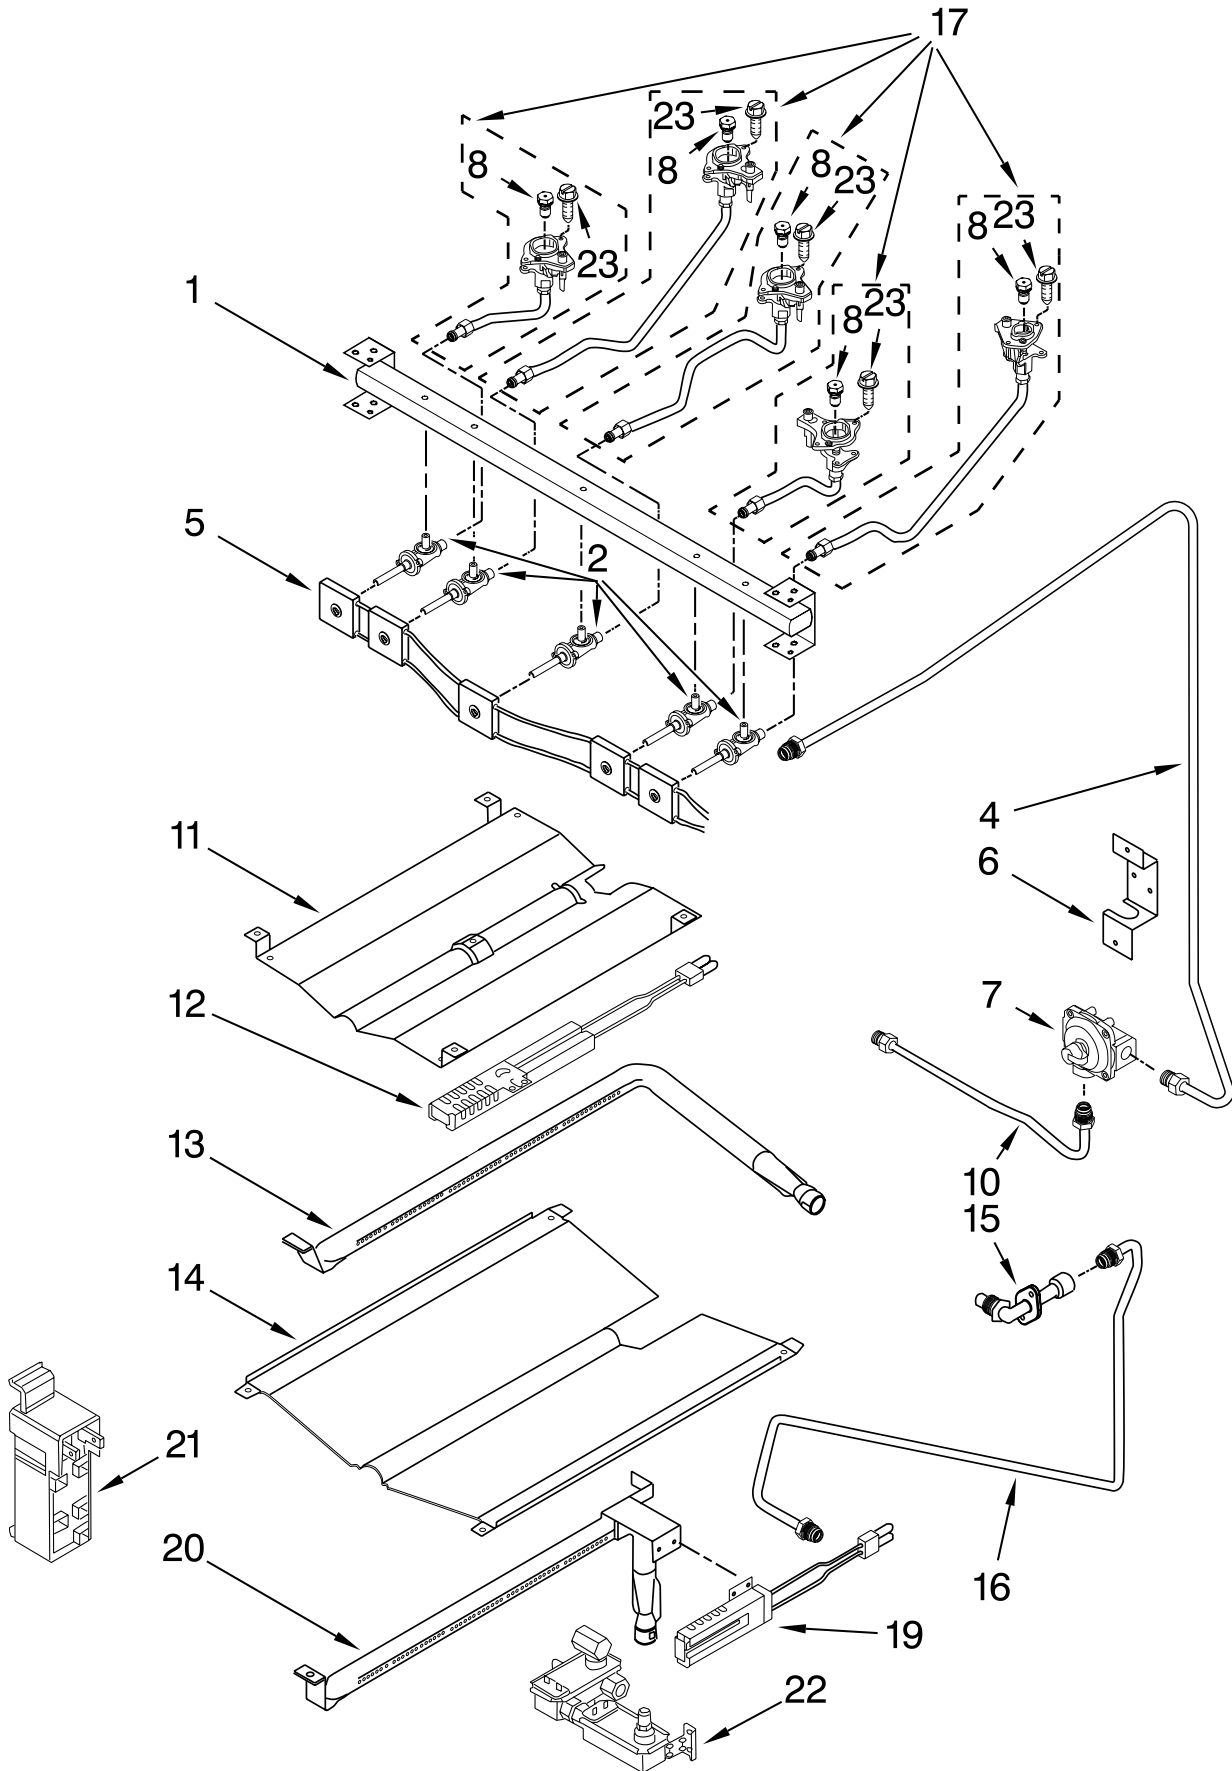

FOR ORDERING INFORMATION REFER TO PARTS PRICE LIST

MANIFOLD PARTS

For Models: KGRS206XSS3
(Stainless)

FOR ORDERING INFORMATION REFER TO PARTS PRICE LIST

MANIFOLD PARTS

For Models: KGRS206XSS3
(Stainless)

Illus. No.	Part No.	DESCRIPTION
1	W10411614	Manifold, Pipe
2		Valve, Burner
	W10315168	12K (LR)
	W10315171	5K (RR)
	W10315173	17K (RF)
	W10315175	9.5K (LF & Center)
4	W10411591	Tubing, Gas
5	W10345838	Harness, Igniter Includes Switches
6	W10346033	Bracket, Regulator
7	W10411589	Regulator,
8		Orifice
	W10346170	9.5K (LF & Center)
	W10346166	12K (LR)
	W10346164	17K (RF)
	W10346165	5K (RR)
10	W10346034	Tube, Valve to Regulator
11	W10346068	Baffle, Broil Burner
12	W10346056	Ignitor, Broil
13	W10346063	Burner, Broiler
14	W10346057	Baffle, Oven Burner
15	W10346064	Elbow, Fitting
16	W10346062	Tube, Valve to Mixer
17		Ignitor/Orifice Assembly
	W10345917	9.5K (LF)
	W10345914	12K (LR)
	W10345909	17K (RF)
	W10345910	5K (RR)
	W10345919	9.5K (Center)
19	W10346130	Ignitor, Bake
20	W10346052	Burner, Oven
21	W10345839	Module, Spark
22	W10346047	Valve, Safety
23	W10346140	Screw, Ignitor/Orifice