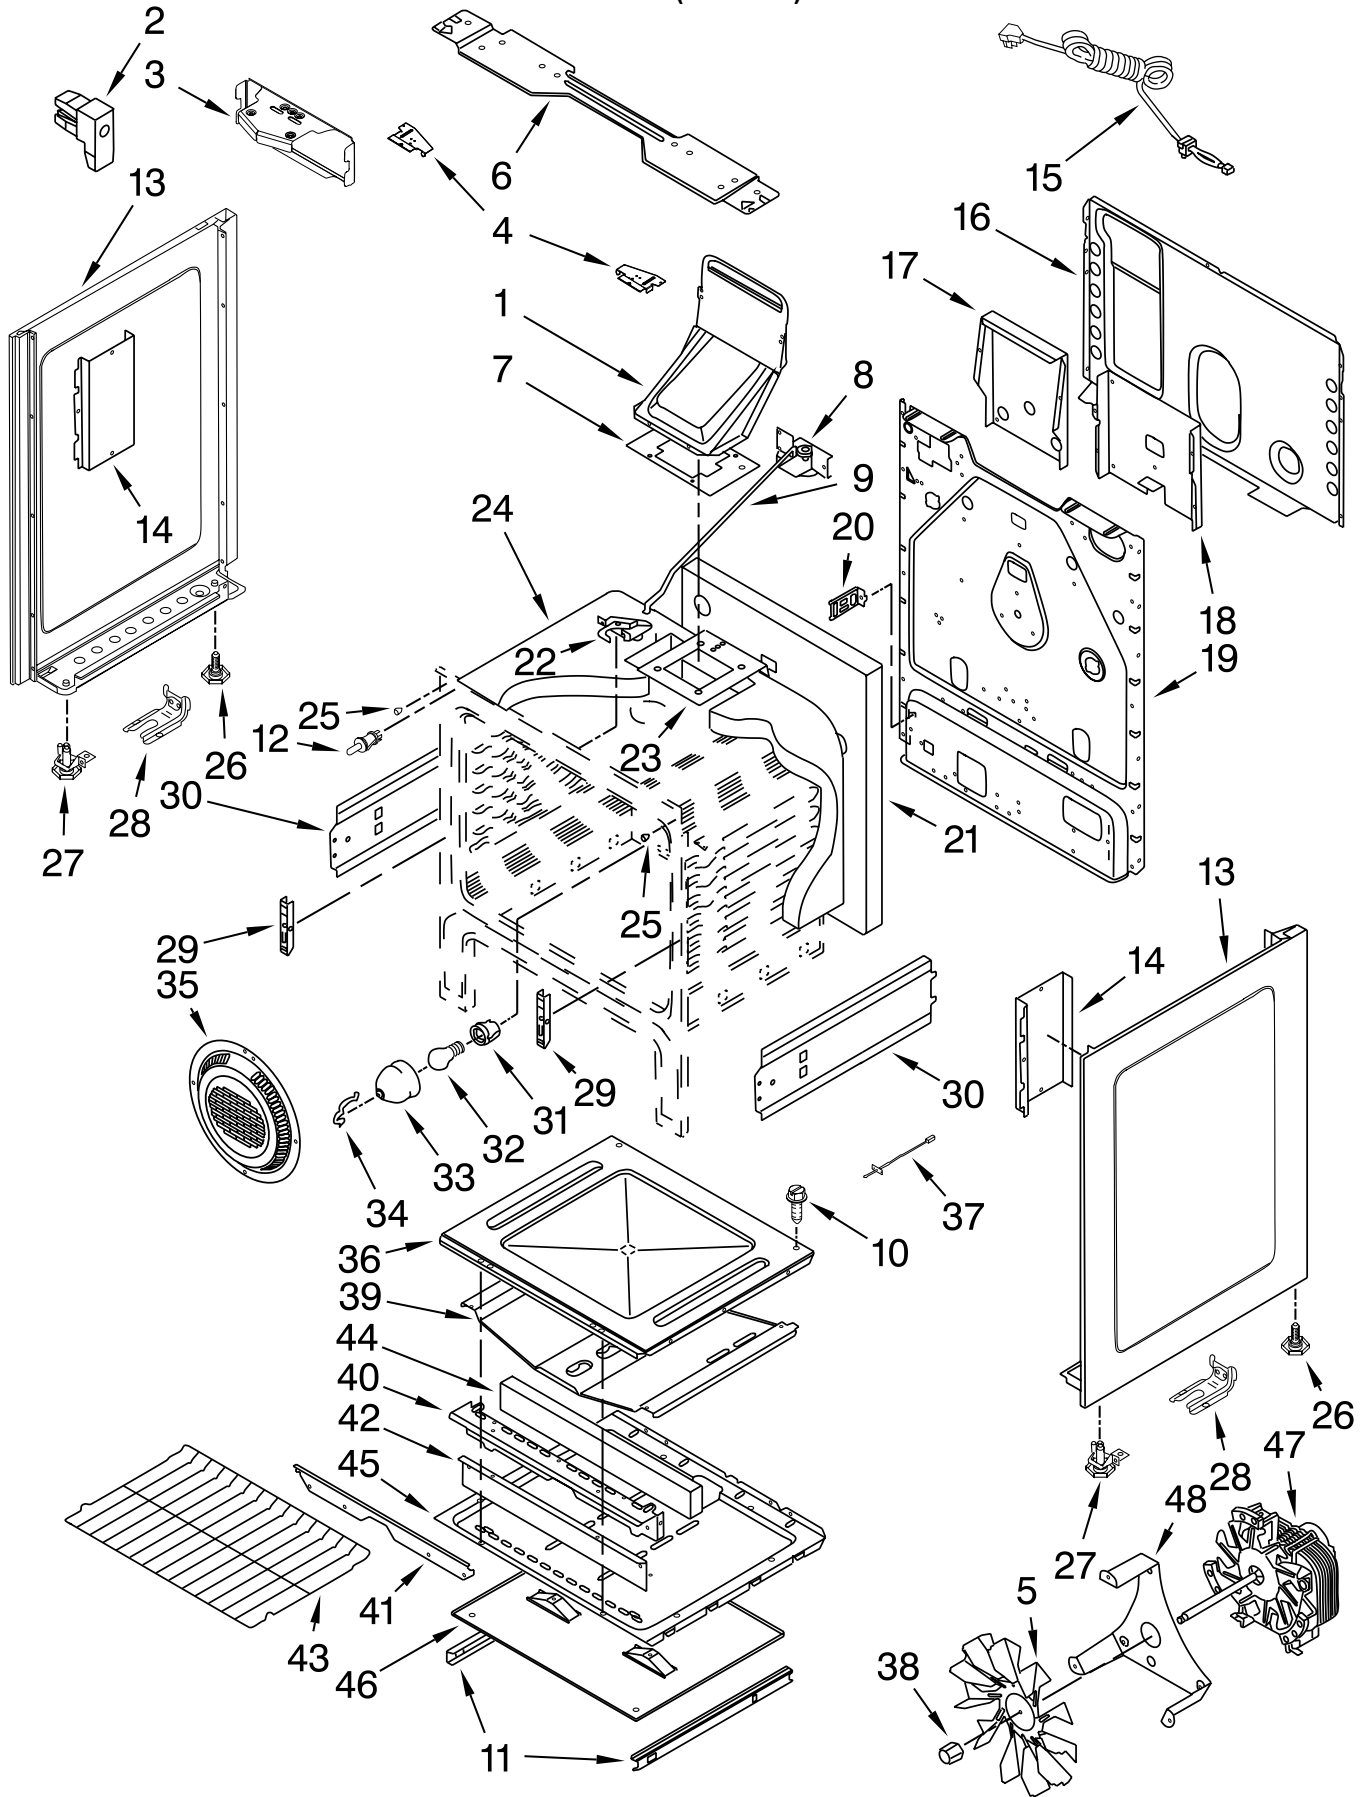

CHASSIS PARTS

For Models: KGRS206XSS3
(Stainless)

FOR ORDERING INFORMATION REFER TO PARTS PRICE LIST

CHASSIS PARTS

For Models: KGRS206XSS3

(Stainless)

Illus. No.	Part No.	DESCRIPTION	Illus. No.	Part No.	DESCRIPTION	Illus. No.	Part No.	DESCRIPTION
1	W10347158	Oven Flue	14	W10347457	Shield, Oven Side	31	W10346268	Socket, Light
2	W10346958	Clip, Side	15	W10413010	Cord, Power	32	W10346855	Bulb, Light
3	W10357267	Bracket, Support Oven Front	16	W10347007	Shield, Rear Wall	33	W10346874	Lens, Oven Light
4		Bracket, Lockdown	17	W10347289	Shield, Flue	34	W10346877	Retainer, Lens
	W10369888	RH	18	W10347288	Shield, Heat	35	W10347448	Cover, Fan
	W10369890	LH	19	W10346230	Cover, Rear Main	36	W10346266	Bottom, Oven
5	W10355276	Blade, Fan	20	W10347323	Bracket, Harness	37	W10347247	Sensor, Oven
6	W10347003	Bracket, Support Chassis	21	W10347310	Insulation, Oven Back	38	W10347453	Nut, Fan Blade
7	W10347008	Gasket, Flue	22	W10346955	Latch, Oven Door	39	W10347314	Baffle, Bake Burner
8	W10347438	Motor, Door Latch	23	W10346234	Brace, Oven Top	40	W10347441	Shield, Front Burner
9	W10347435	Rod-Latch	24	W10347308	Insulation, Oven Wrapper	41	W10347661	Bracket, Air Dam
10	W10347275	Screw, Oven Bottom	25	W10347277	Spacer, Oven Door	42	W10347440	Shield-Main Front
11	W10355274	Glide, Outer (For RH & LH)	26	W10346263	Foot-Level Rear Plastic	43	W10346265	Rack, Oven
12	W10346267	Switch, Oven Light	27	W10346264	Foot-Level Front Metal	44	W10359189	Insulation, Main Front
13		Side Panel	28	W10347458	Kit, Anti-Tip	45	W10347271	Shield, Wool Lower
	W10346237	Black, RH	29	W10347318	Bracket, Hinge	46	W10346993	Shield, Heat Lower
	W10346238	Black, LH	30		Shield, Side	47	W10347449	Motor, Fan
	W10346239	White, RH		W10356076	RH	48	W10347442	Bracket, Motor Mount
	W10346240	White, LH		W10356077	LH			

FOR ORDERING INFORMATION REFER TO PARTS PRICE LIST