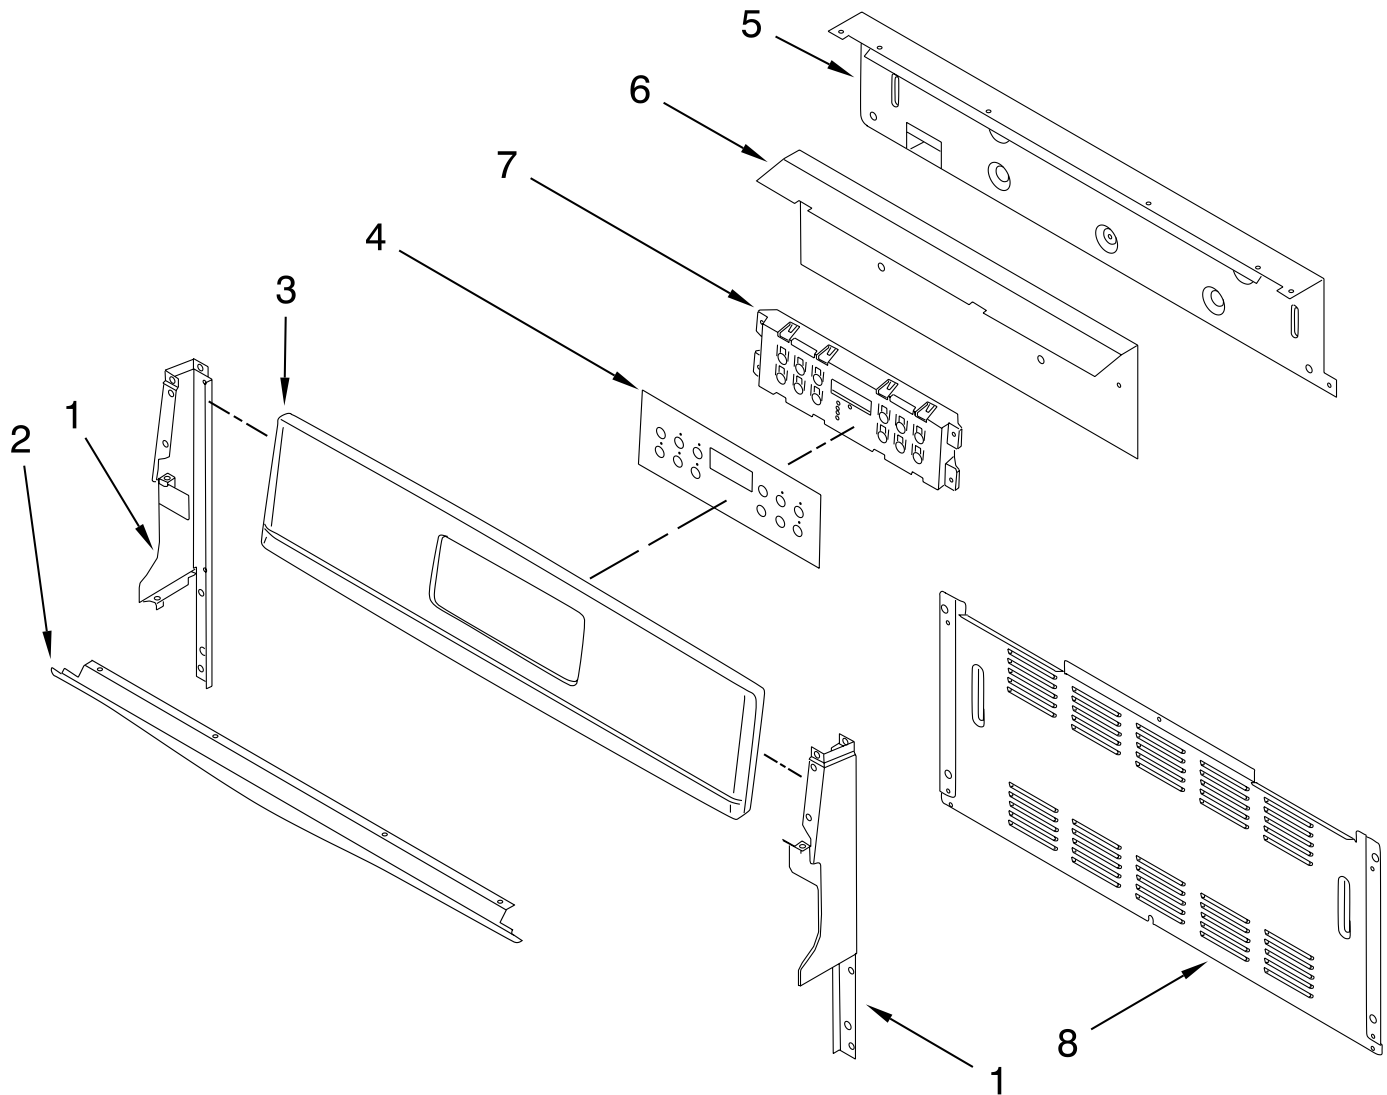

Illus. No.	Part No.	DESCRIPTION
1	W10344643	Literature Parts Installation Instructions
	W10328280	Owners Manual
	W10346742	Tech Sheet
2	W10347750	Cap, Burner 17K (RF)
	W10347754	5K(RR)
	W10347755	12K(LR)
	W10347764	9.5K(LF & Center)

Illus. No.	Part No.	DESCRIPTION
4	W10345848	Burner 9.5K(LF & Center)
	W10345845	16/17K (RF)
	W10345846	5K (RR)
	W10345847	12K (LR)
5	W10347690	Cooktop
6	W10507562	Panel, Manifold

Illus. No.	Part No.	DESCRIPTION
7	W10351694	Knob, Control (4)
	W10351695	(1)
8	W10347694	Grate, Burner Black, Side
9	W10347695	Grate, Burner Black, Center
10	W10351722	Shield, Heat-Knob
11	W10345998	Screw, Burner Head

FOR ORDERING INFORMATION REFER TO PARTS PRICE LIST

CONTROL PANEL PARTS

For Models: KGRS206XSS3
(Stainless)

Illus. No.	Part No.	DESCRIPTION
1	W10340740	Endcap, Left Hand
	W10340735	Endcap, Right Hand
2	W10340823	Heat Shield, Visor
3	W10351683	Panel, Backguard
4	W10340771	Overlay
5	W10340844	Heat Shield
6	W10340724	Rear Cover
7	W10340766	Control
8	W10315160	Cover, Main Wire