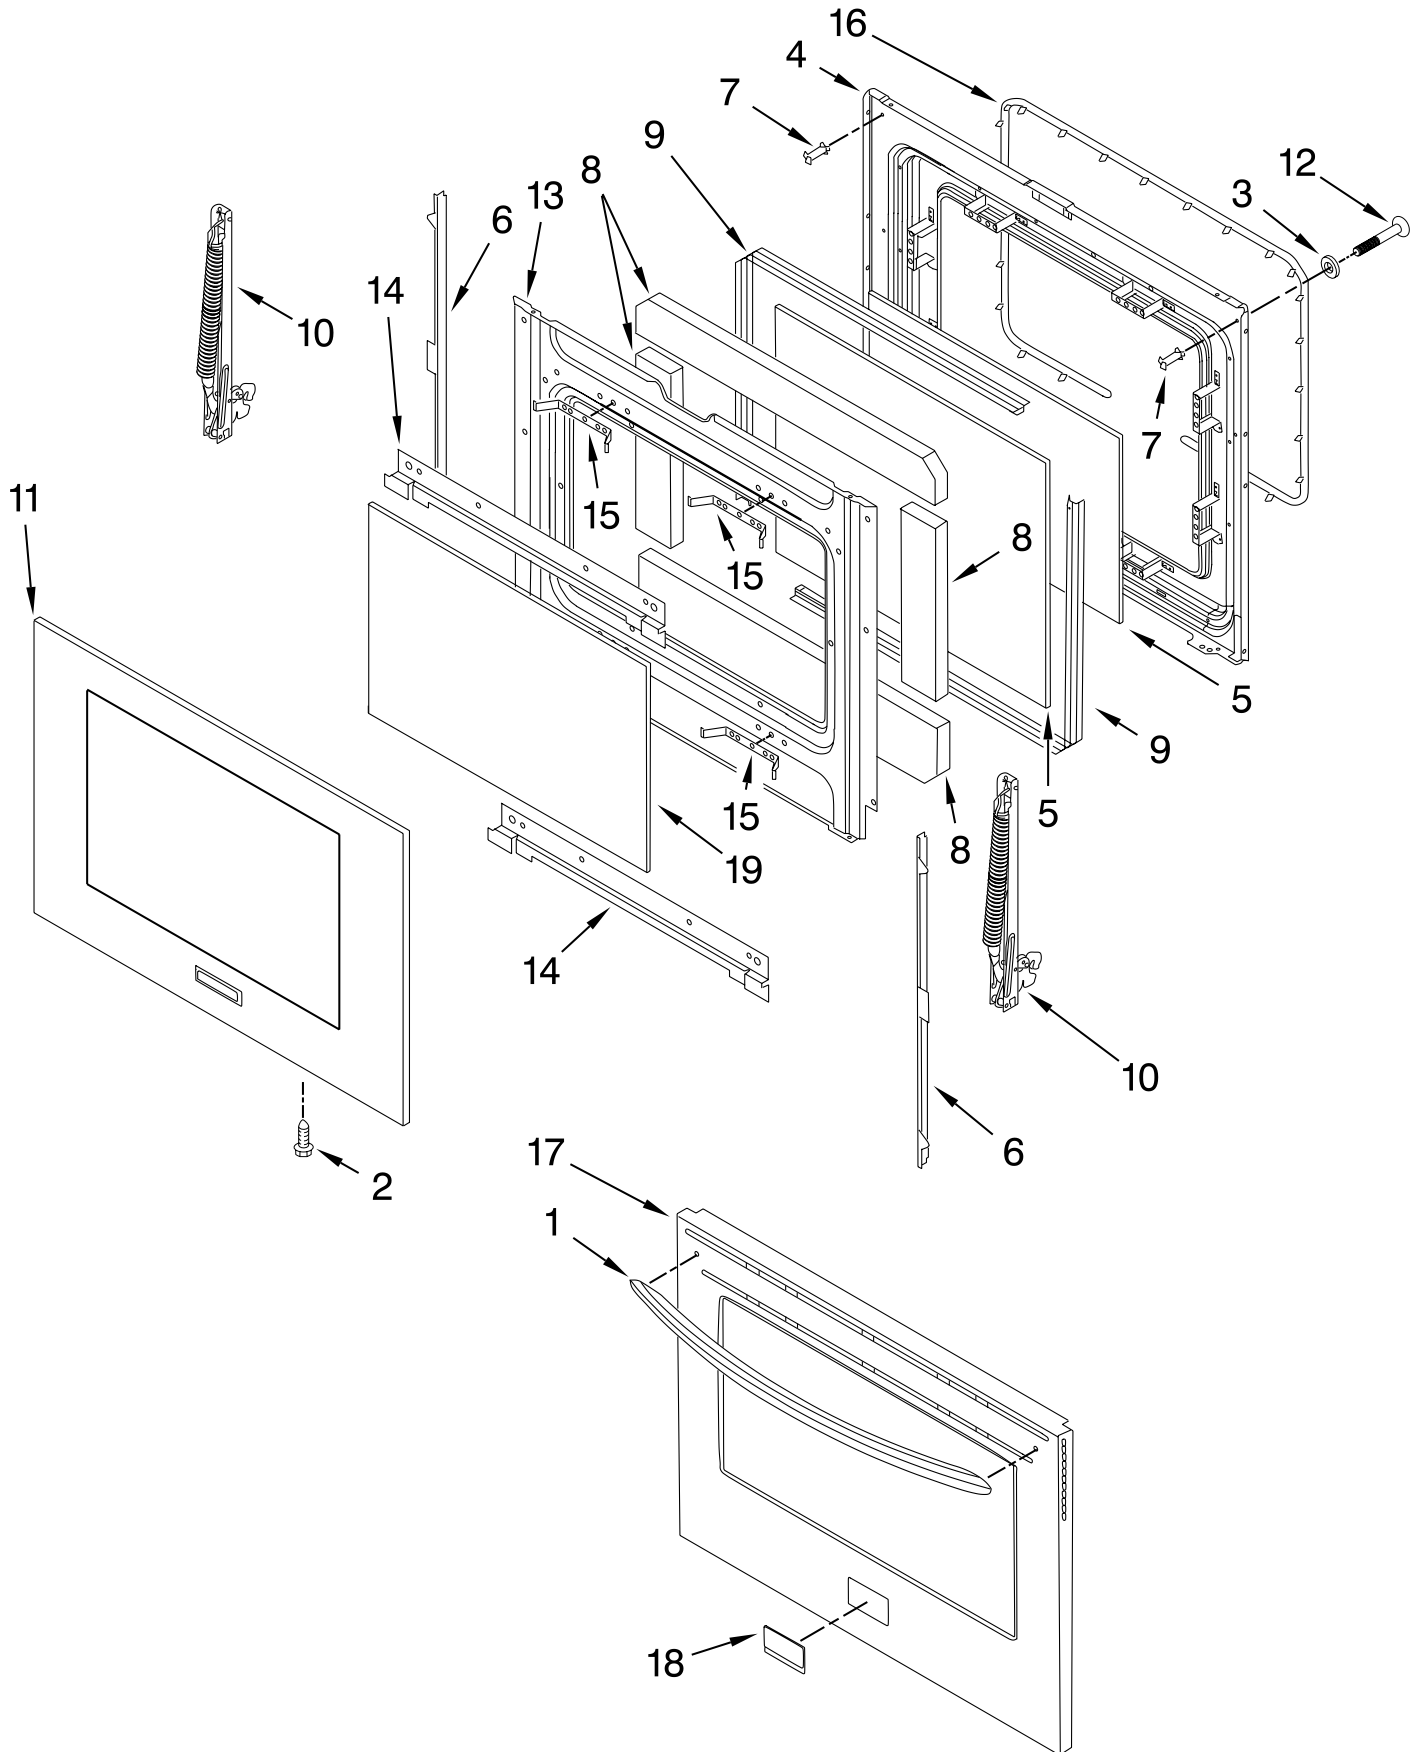

DOOR PARTS

For Models: KGRS206XSS3
(Stainless)

FOR ORDERING INFORMATION REFER TO PARTS PRICE LIST

DOOR PARTS

For Models: KGRS206XSS3
(Stainless)

Illus. No.	Part No.	DESCRIPTION
1	W10350605	Handle, Door
2	W10370043	Screw, Door Panel
3	W10370042	Washer, Door
4	W10347855	Liner, Door
5	W10347853	Glass, Inner
6	W10352006	Bracket, Glass
7	W10350610	Spacer, Door Handle
8	W10347852	Insulation, Door
9	W10348012	Frame, Door Glass
10	W10352004	Hinge, Door
11	W10507565	Glass, Outer Door
12	W10370041	Screw, Door
13	W10347850	Retainer, Shield-Wool
14	W10348015	Bracket, Airwash Glass
15	W10350617	Bracket, Glass Spacer-Door Glass
16	W10348010	Seal, Door
17	W10357317	Door Panel
18	W10113961	Nameplate
19	W10348011	Glass, Door Inner