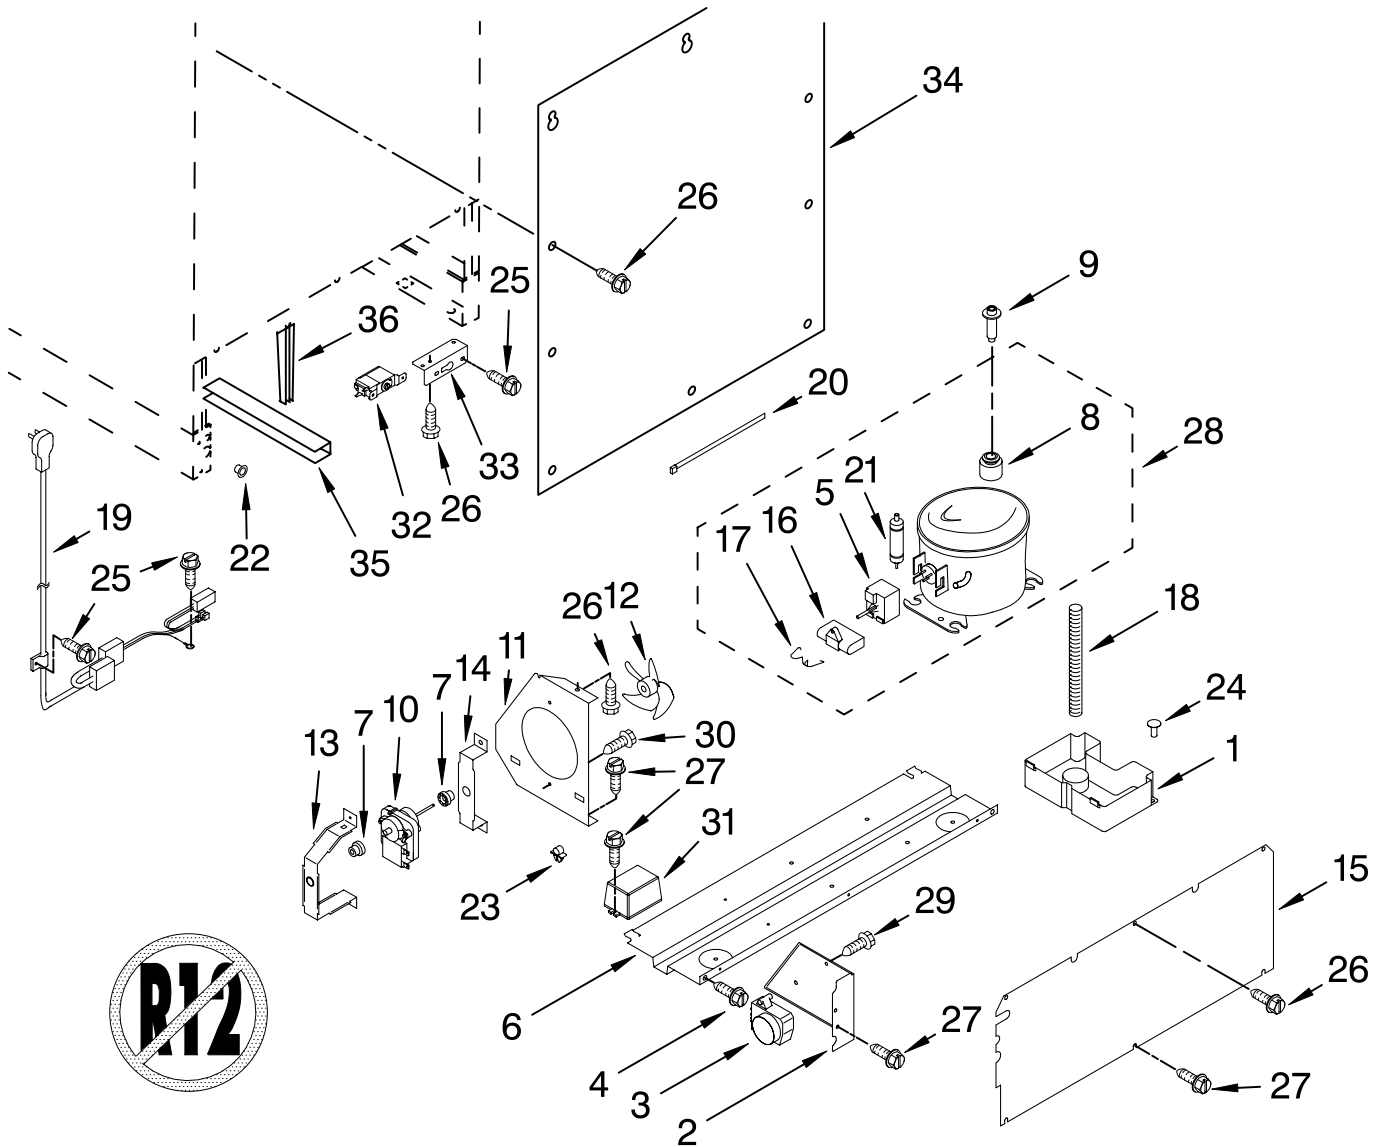

UNIT PARTS

For Models: KUW024RSBX00
(Black)

Illus. No.	Part No.	DESCRIPTION
1	4344772	Drain Pan
2	4344773	Bracket, Defrost Timer
3	4344774	Defrost Timer
4	4344797	Screw
5	4344776	Start Device
6	4344777	Mounting Plate, Compressor
7	4344778	Grommet, Fan Motor
8	4344779	Grommet, Compressor
9	4344780	Bolt, Compressor
10	4344781	Fan Motor, Condenser
11	4344782	Baffle, Air
12	4344783	Fan Blade

Illus. No.	Part No.	DESCRIPTION
13	4344784	Bracket, Motor
14	4344785	Bracket, Motor
15	4344786	Cover, Rear
16	4344837	Capacitor
17	4344836	Clip
18	4344839	Tube, Drain
19	4344861	Power Cord
20	4344829	Cable Tie
21	4344828	Drier
22	4344838	Bushing
23	4344831	Clip, Bushing
24	4344835	Bushing
25	4344826	Screw
26	4344825	Screw
27	4344832	Screw

Illus. No.	Part No.	DESCRIPTION
28	4344775	Compressor (Includes Items 5, 8, 16, 17 & 21)
29	4344834	Screw
30	4344833	Screw
31	4344862	Transformer
32	4344863	Thermostat
33	4344864	Bracket, Thermostat
34	4344881	Ballast
35	4344907	Trim, Edge
36	4344908	Support, Drain

REFRIGERANT CHARGE

3.5 Ounces
(R-134A)

FOR ORDERING INFORMATION REFER TO PARTS PRICE LIST