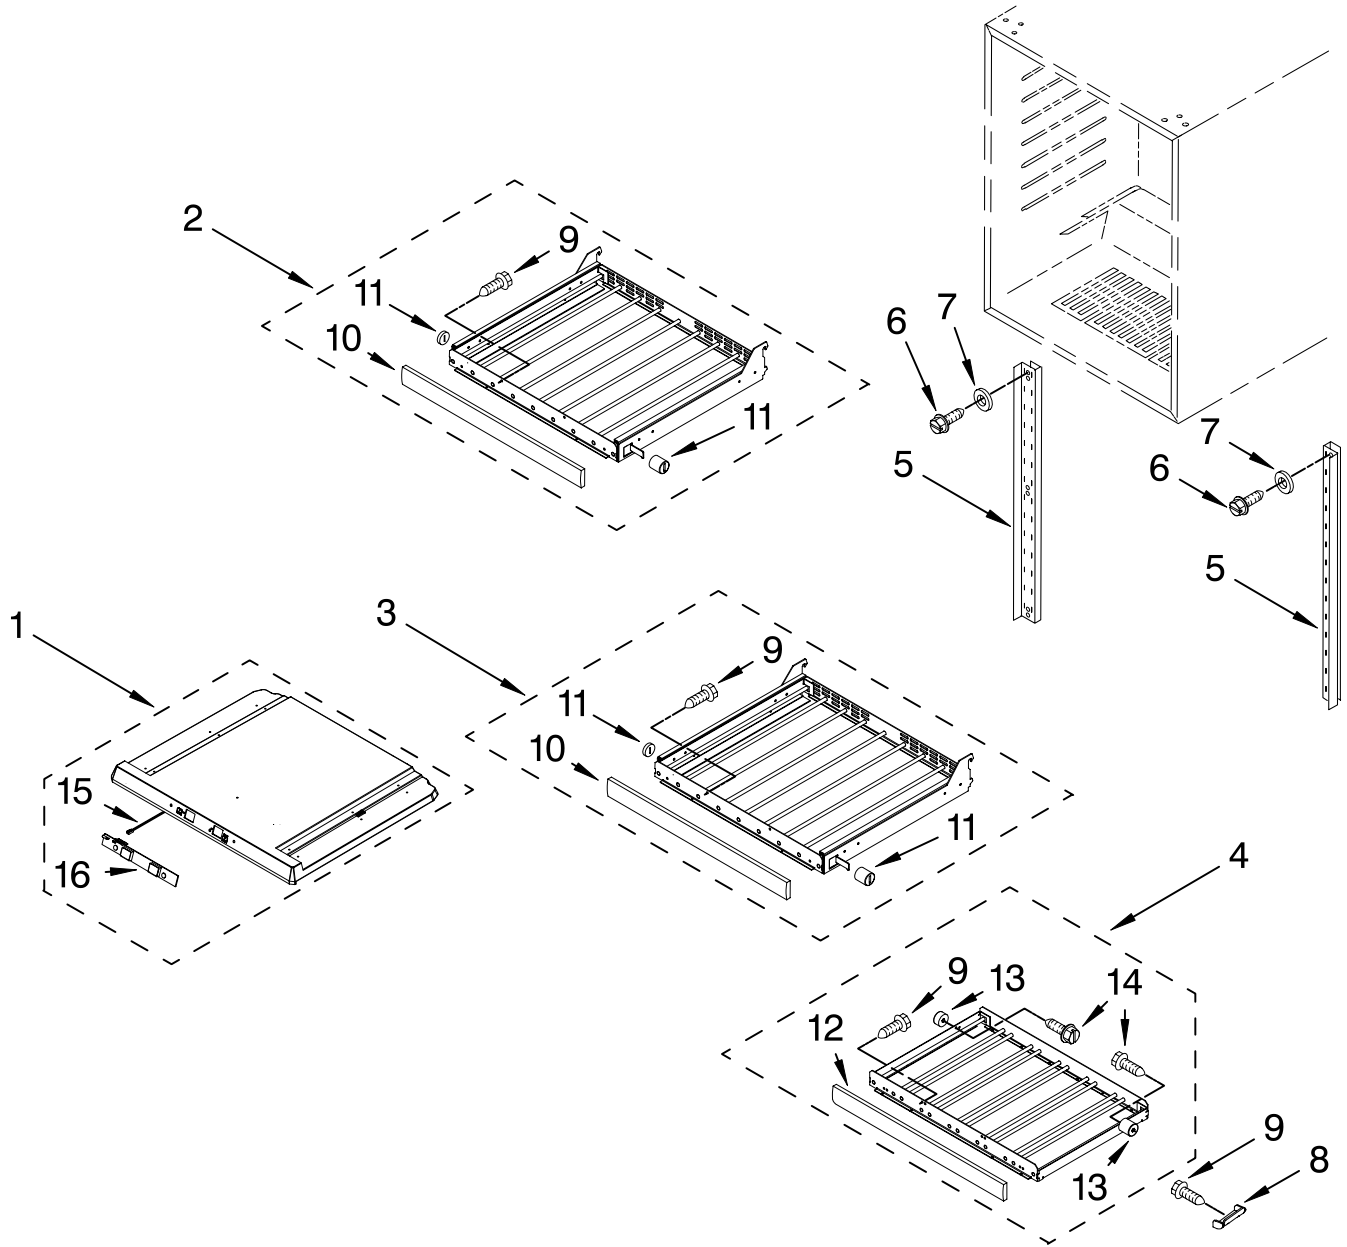

CABINET PARTS

For Models: KUWO24RSBX00
(Black)

Illus. No.	Part No.	DESCRIPTION	Illus. No.	Part No.	DESCRIPTION	Illus. No.	Part No.	DESCRIPTION
1		Literature Parts	13	4344771	Bracket, Grille	25	4344857	Harness, Wire
	2300273	Use & Care Guide	14	4344840	Evaporator Fan	26	4344827	Screw
	4344900	Wiring Diagram			Assembly	27	4344792	Thermal Fuse
2		Cabinet (Not A Service Part)	15	4344859	Thermostat	28	4344793	Screw
3	4344739	Lens, Light	16	4344768	Knob, Thermostat	29	4344791	Screw
4	4344740	Bulb, Light	17	4344767	Switch, Plunger	30	4344783	Fan Blade
5	4344746	Heater, Defrost	18	4344826	Screw	31	4344878	Screw
6	4344747	Heat Shield	19	4344797	Screw	32	4344865	Evaporator Fan Motor
7	4344761	Grille	20	4344819	Clip, Grille	33	4344877	Harness, Wire
8	4344762	Plate, Bottom	21	4344825	Screw	34	4344832	Screw, Ground
9	4344763	Foot, Leveling	22	4344823	Seal	35	4344778	Grommet, Fan Motor
10	4344764	Brace, Support	23		Frame, Support	36	4344899	Bracket, Motor
11	4344898	Control Box		4344821	Right	37		Evaporator (Not Serviced)
12		Frame, Side		4344820	Left	38	4344858	Switch, Light
	4344769	Left Side	24	4344824	Clip, Harness	39	4344917	Transformer Cable
	4344770	Right Side						

FOR ORDERING INFORMATION REFER TO PARTS PRICE LIST

SHELF PARTS

For Models: KUWQ24RSBX00
(Black)

Illus. No.	Part No.	DESCRIPTION
1	4344879	Temperature Separator
2	4344844	Wine Rack, (4)
3	4344845	Wine Rack, (1)
4	4344848	Wine Rack, Lower
5	4344842	Left Side
	4344843	Right Side

Illus. No.	Part No.	DESCRIPTION
6	4344794	Screw
7	4344795	Washer
8	4344850	Stop, Lower Rack
9	4344851	Screw
10	4344882	Trim, Top And Middle Racks
11		Support
	4344866	Left
	4344867	Right

Illus. No.	Part No.	DESCRIPTION
12	4344883	Trim, Lower Rack
13	4344885	Support, Bumper
	4344886	Left
	4344886	Right
14		Screw
	4344914	Left
	4344915	Right
15	4344895	Transformer Cable
16	4344894	PCB Display Board