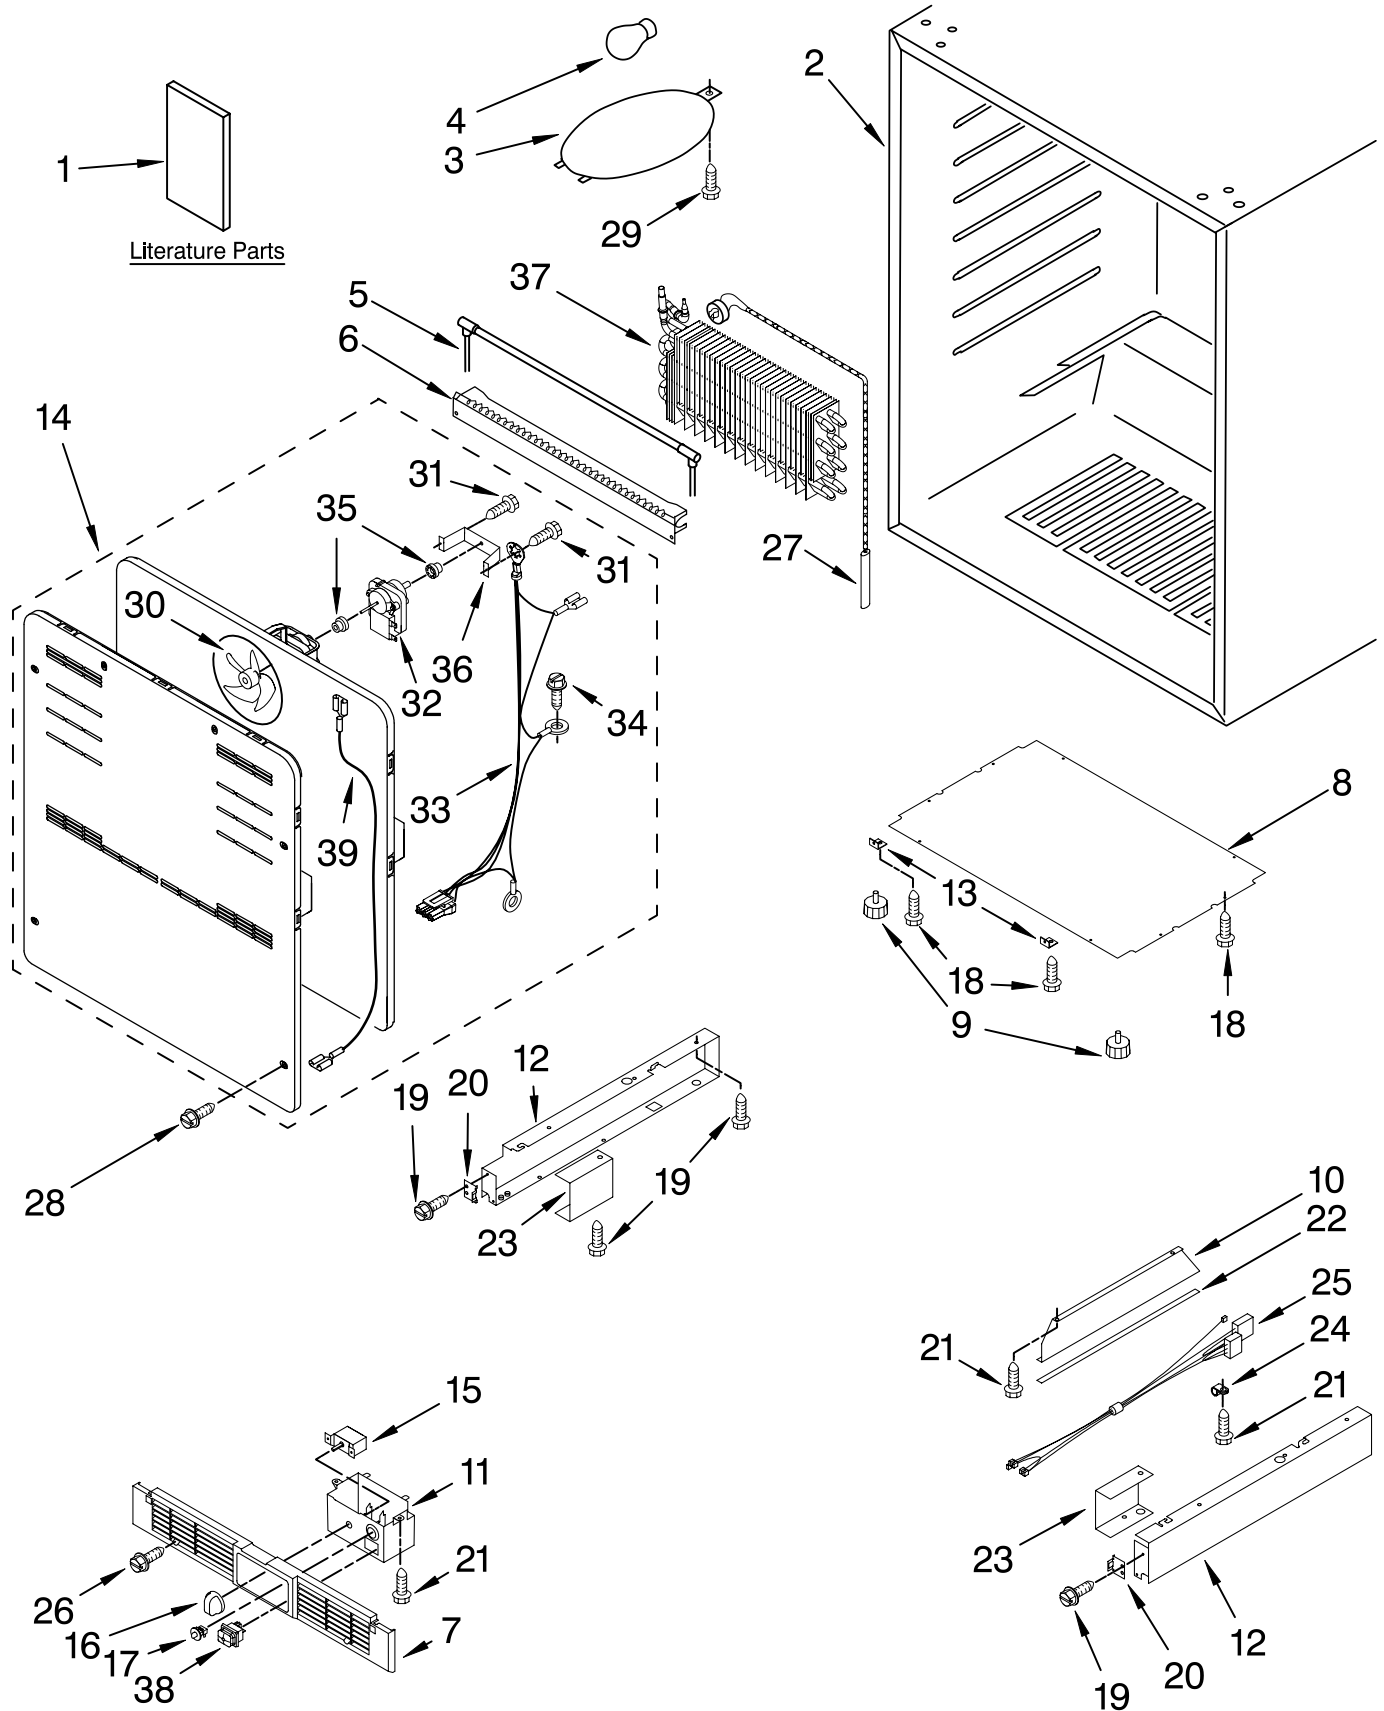

For Models: KUWS24LSBS01

(Black)

FOR ORDERING INFORMATION REFER TO PARTS PRICE LIST

CABINET PARTS

For Models: KUWS24LSBS01

(Black)

Illus. No.	Part No.	DESCRIPTION	Illus. No.	Part No.	DESCRIPTION	Illus. No.	Part No.	DESCRIPTION
1		Literature Parts	13	4344771	Bracket, Grille	27	4344792	Thermal Fuse
	2300272	Use & Care Guide	14	4344840	Evaporator Fan Assembly	28	4344793	Screw
	4344900	Wiring Diagram				29	4344791	Screw
2		Cabinet (Not A Service Part)	15	4344859	Thermostat	30	4344783	Fan Blade
3	4344739	Lens, Light	16	4344768	Knob, Thermostat	31	4344878	Screw
4	4344740	Bulb, Light	17	4344767	Switch, Plunger	32	4344865	Evaporator Fan Motor
5	4344746	Heater, Defrost	18	4344826	Screw	33	4344877	Harness, Wire
6	4344747	Heat Shield	19	4344797	Screw	34	4344832	Screw, Ground
7	4344761	Grille	20	4344819	Clip, Grille	35	4344778	Grommet, Fan Motor
8	4344762	Plate, Bottom	21	4344825	Screw	36	4344899	Bracket, Motor
9	4344763	Foot, Leveling	22	4344823	Seal	37		Evaporator (Not Serviced)
10	4344764	Brace, Support	23		Frame, Support			
11	4344898	Control Box		4344821	Right	38	4344858	Switch, Light
12		Frame, Side		4344820	Left	39	4344917	Transformer Cable
	4344789	Left Side	24	4344824	Clip, Harness			
	4344790	Right Side	25	4344857	Harness, Wire			
			26	4344827	Screw			

FOR ORDERING INFORMATION REFER TO PARTS PRICE LIST