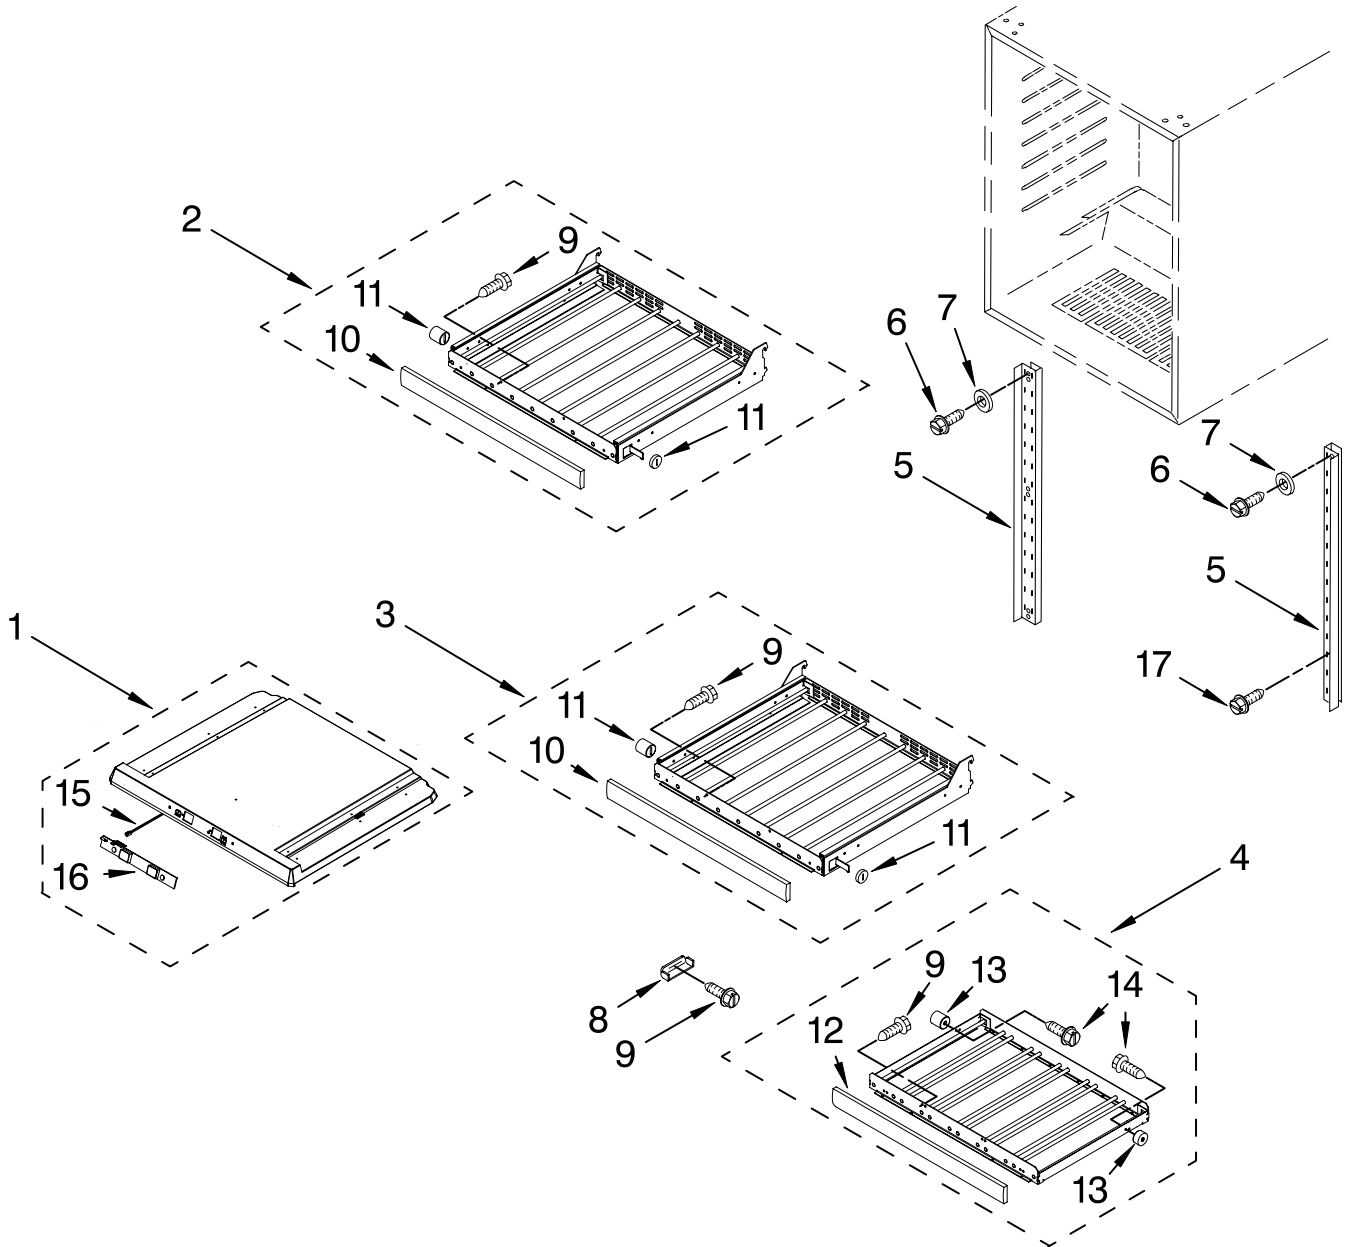

SHELF PARTS

For Models: KUWS24LSBS01
(Black)

Illus. No.	Part No.	DESCRIPTION
1	4344880	Temperature Separator
2	4344846	Wine Rack, (4)
3	4344847	Wine Rack, (1)
4	4344849	Wine Rack, Lower
5	4344842	Left Side
	4344843	Right Side
6	4344794	Screw

Illus. No.	Part No.	DESCRIPTION
7	4344795	Washer
8	4344850	Stop, Lower Rack
9	4344851	Screw
10	4344882	Trim, Top And Middle Racks
11	4344867	Left Support
	4344866	Right Support
12	4344884	Trim, Lower Rack

Illus. No.	Part No.	DESCRIPTION
13	4344886	Support, Bumper Left
	4344885	Right
14	4344915	Left Screw
	4344914	Right
15	4344895	Transformer Cable
16	4344894	PCB Display Board
17	W10162986	Screw-W/Washer

FOR ORDERING INFORMATION REFER TO PARTS PRICE LIST