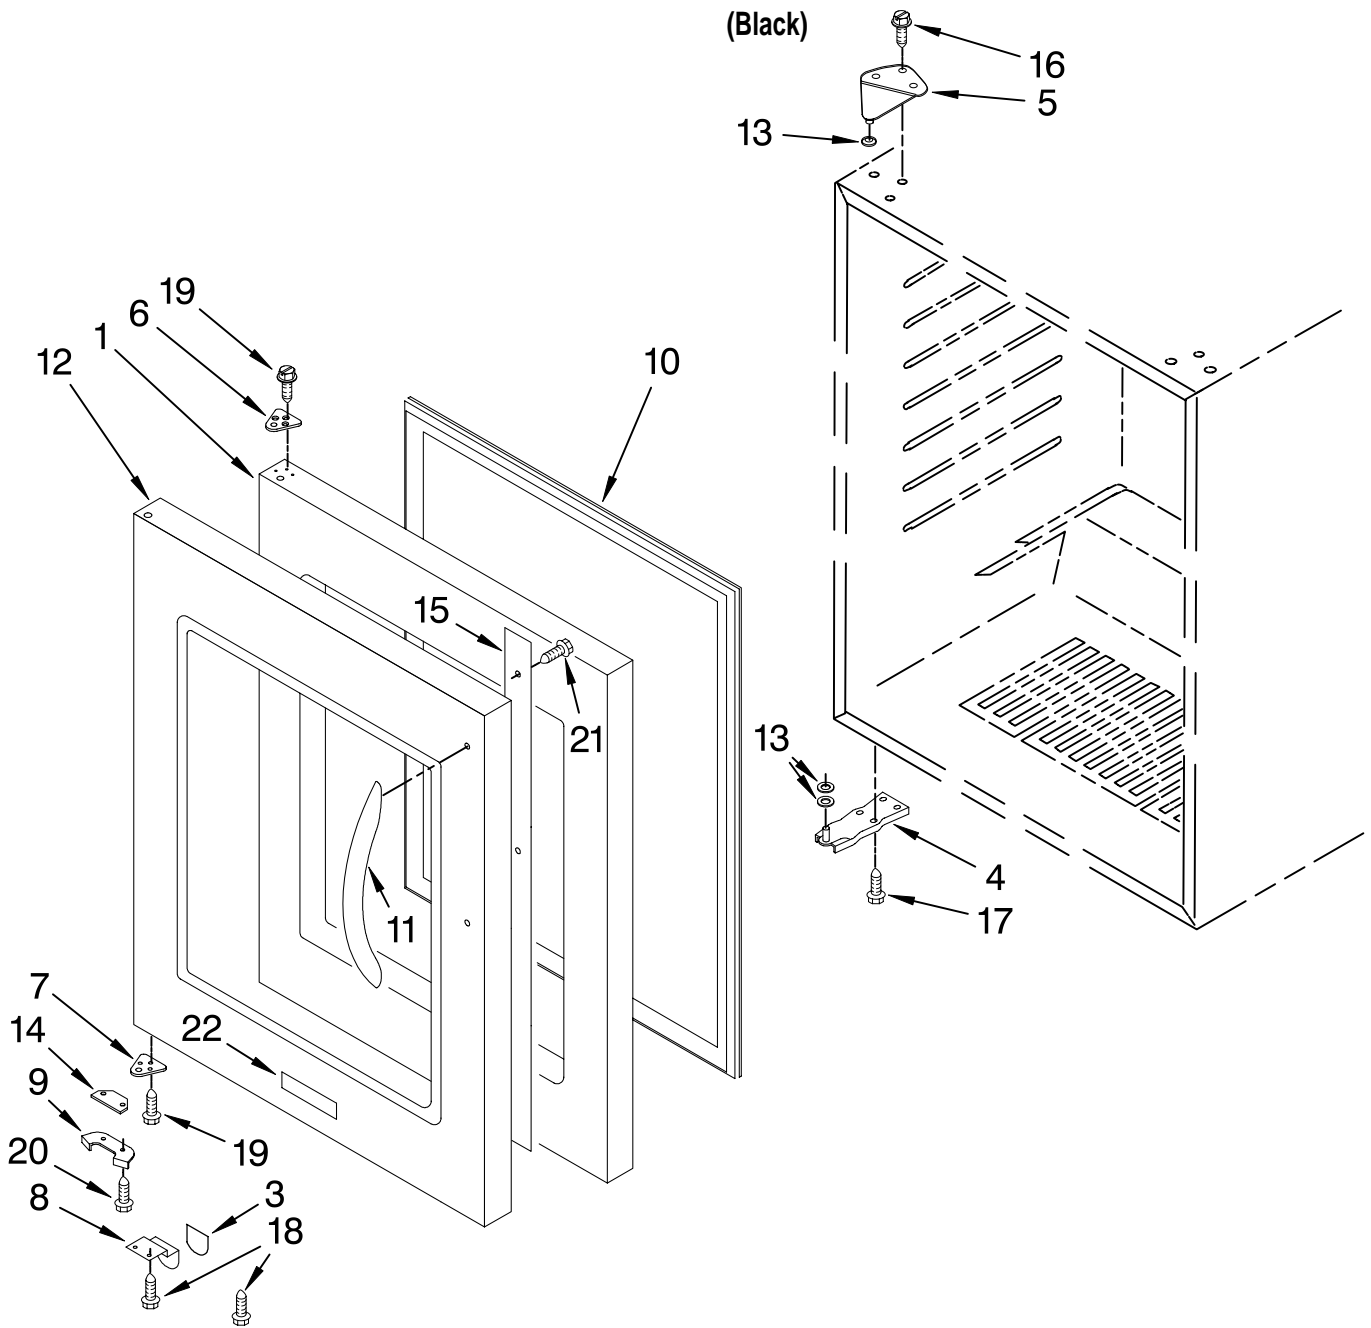

DOOR PARTS

For Models: KUWS24LSBS01

(Black)

Illus. No.	Part No.	DESCRIPTION
1	4344854	Door Assembly (Includes Gasket)
3	W10163191	Gasket, Push Plate
4	4344787	Hinge, Bottom
5	4344754	Hinge, Top
6	4344755	Spacer, Top Hinge
7	4344756	Spacer, Bottom Hinge
8	4344757	Actuator, Switch
9	4344758	Door Stop
10	4344852	Door Gasket
11	4344810	Handle, Door

Illus. No.	Part No.	DESCRIPTION
12	4344856	Door Skin, Stainless Steel
13	4344760	Washer
14	4344788	Spacer, Door
15	4344904	Plate
16	4344796	Screw
17	4344906	Screw, Lower Hinge
	4344906	Quantity 1
	4344797	Quantity 3
18	4344827	Screw
19	W10163072	Screw

Illus. No.	Part No.	DESCRIPTION
20	4344801	Screw
21	4344808	Screw
22	4344813	Nameplate
OPTIONAL PARTS NOT ILLUSTRATED		
	8171420	Cleaner, Stainless Steel (12 oz)

FOR ORDERING INFORMATION REFER TO PARTS PRICE LIST