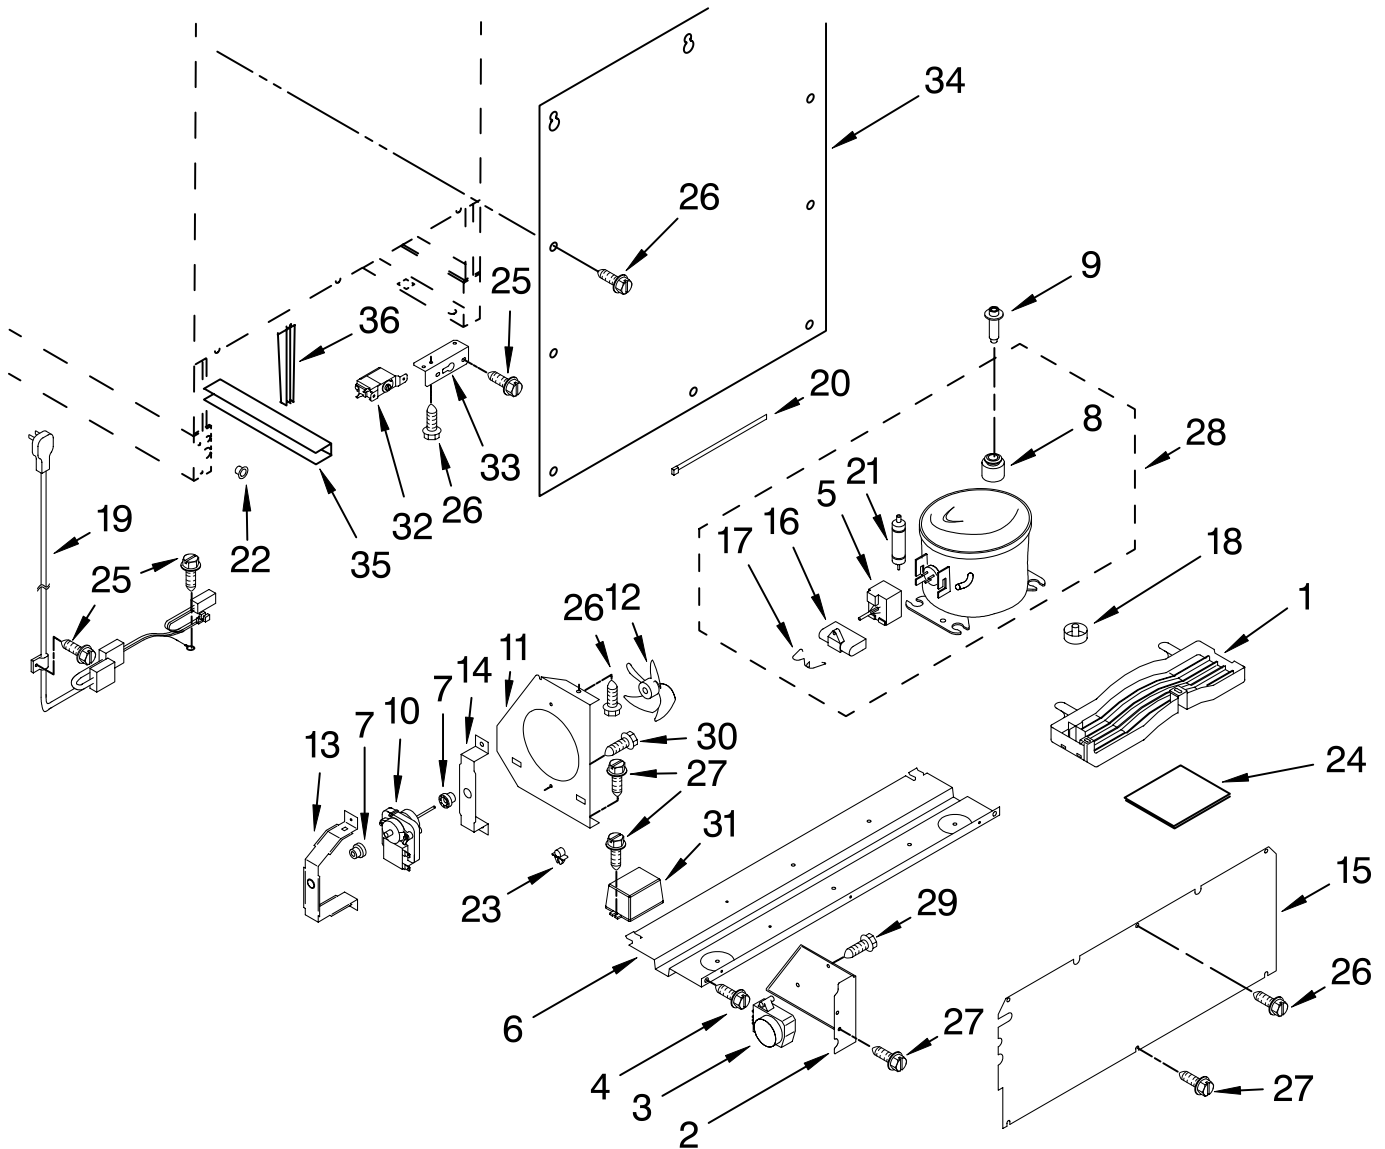

UNIT PARTS

For Models: KUWS24RSBS01, KUWS24RSS01, KUWS24RSBL01
(Blk-Cab-SS Door) (SS-Cab SS Door) (Blk-Cab-Blk Door)

Illus. No.	Part No.	DESCRIPTION
1	W10163193	Drain Pan
2	4344773	Bracket, Defrost Timer
3	4344774	Defrost Timer
4	4344797	Screw
5	4344776	Start Device
6	W10175971	Mounting Plate, Compressor
7	4344778	Grommet, Fan Motor
8	4344779	Grommet, Compressor
9	4344780	Bolt, Compressor
10	4344781	Fan Motor, Condenser
11	4344782	Baffle, Air

Illus. No.	Part No.	DESCRIPTION
12	4344783	Fan Blade
13	4344784	Bracket, Motor
14	4344785	Bracket, Motor
15	4344786	Cover, Rear
16	4344837	Capacitor
17	4344836	Clip
18	W10163276	Trap, Drain
19	4344861	Power Cord
20	4344829	Cable Tie
21	W10163273	Drier
22	4344838	Bushing
23	4344831	Clip, Bushing
24	W10163274	Pad, Rubber
25	4344826	Screw
26	4344825	Screw
27	4344832	Screw

Illus. No.	Part No.	DESCRIPTION
28	4344775	Compressor (Includes Items 5, 8, 16, 17 & 21)
29	4344834	Screw
30	4344833	Screw
31	4344862	Transformer
32	W10163278	Thermostat
33	4344864	Bracket, Thermostat
34	4344881	Ballast
35	4344907	Trim, Edge
36	4344908	Support, Drain

REFRIGERANT CHARGE

3.5 Ounces
(R-134A)

FOR ORDERING INFORMATION REFER TO PARTS PRICE LIST