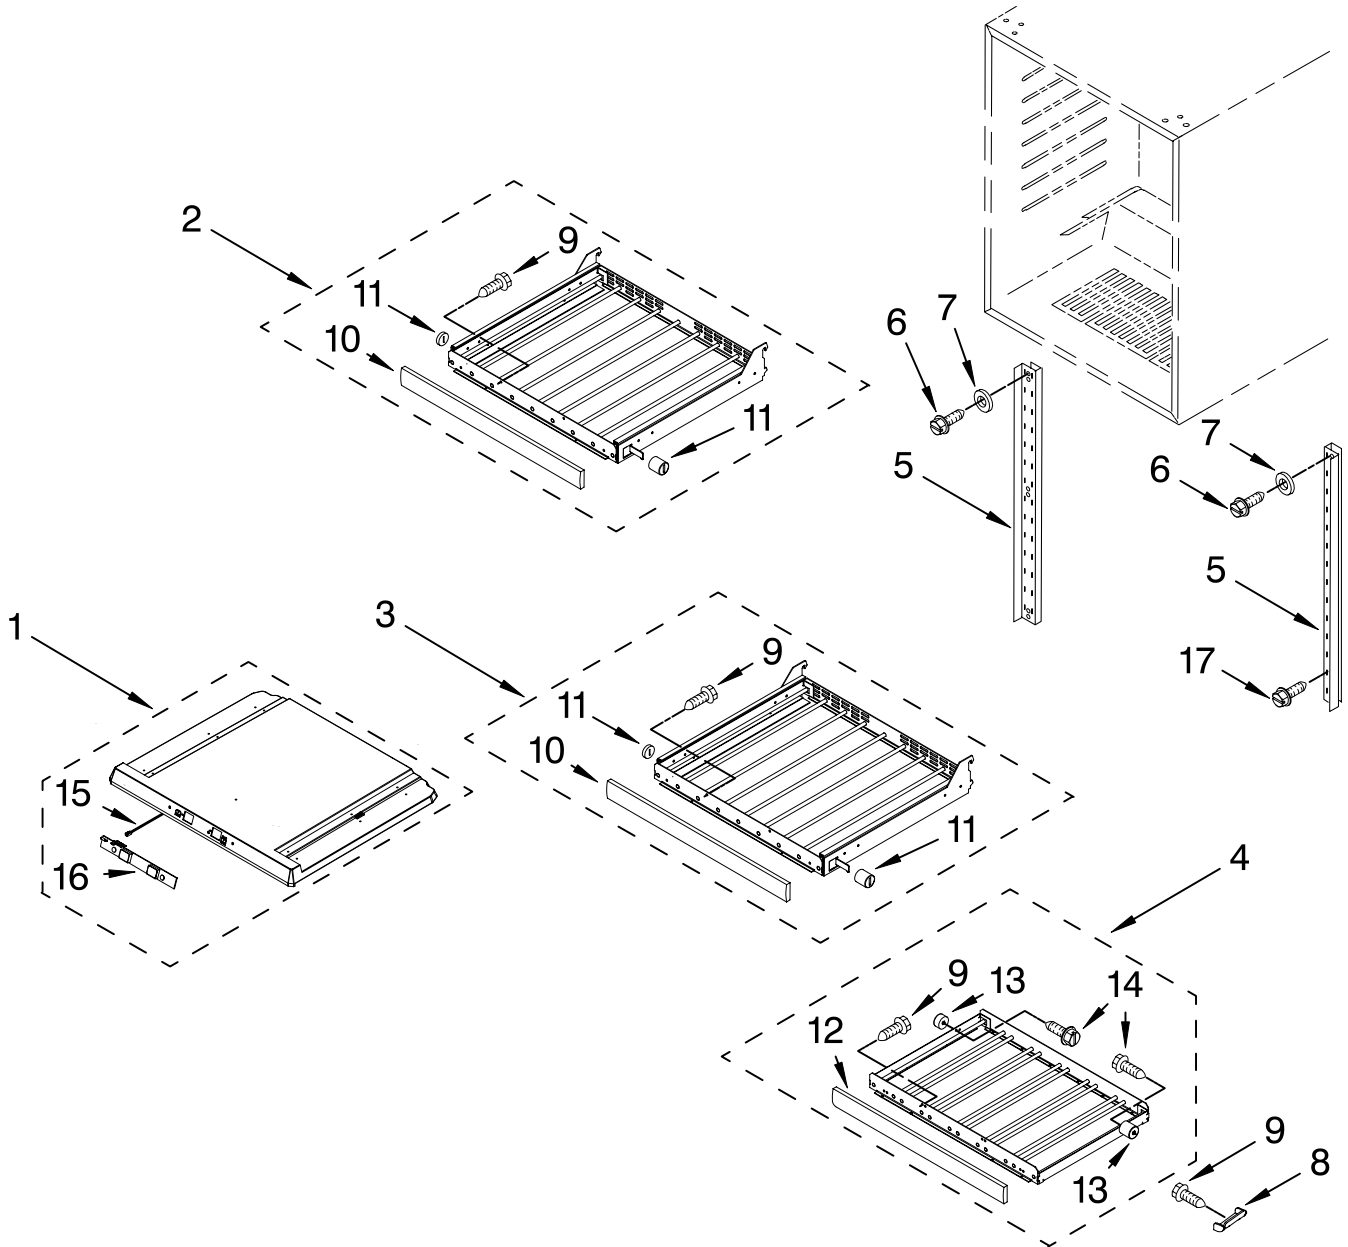

SHELF PARTS

For Models: KUWS24RSBS01, KUWS24RSSS01, KUWS24RSBL01
(Blk-Cab-SS Door) (SS-Cab SS Door) (Blk-Cab-Blk Door)

Illus. No.	Part No.	DESCRIPTION
1	4344879	Temperature Separator
2	4344844	Wine Rack, (4)
3	4344845	Wine Rack, (1)
4	4344848	Wine Rack, Lower
5	4344842	Left Side
	4344843	Right Side
6	4344794	Screw
7	4344795	Washer

Illus. No.	Part No.	DESCRIPTION
8	4344850	Stop, Lower Rack
9	4344851	Screw
10	4344882	Trim, Top And Middle Racks
11	4344866	Left Support
	4344867	Right Support
12	W10163279	Trim, Lower Rack

Illus. No.	Part No.	DESCRIPTION
13	4344885	Support, Bumper Left
	4344886	Right
14	4344914	Left Screw
	4344915	Right
15	4344895	Transformer Cable
16	4344894	PCB Display Board
17	W10162986	Screw-W/Washer

FOR ORDERING INFORMATION REFER TO PARTS PRICE LIST