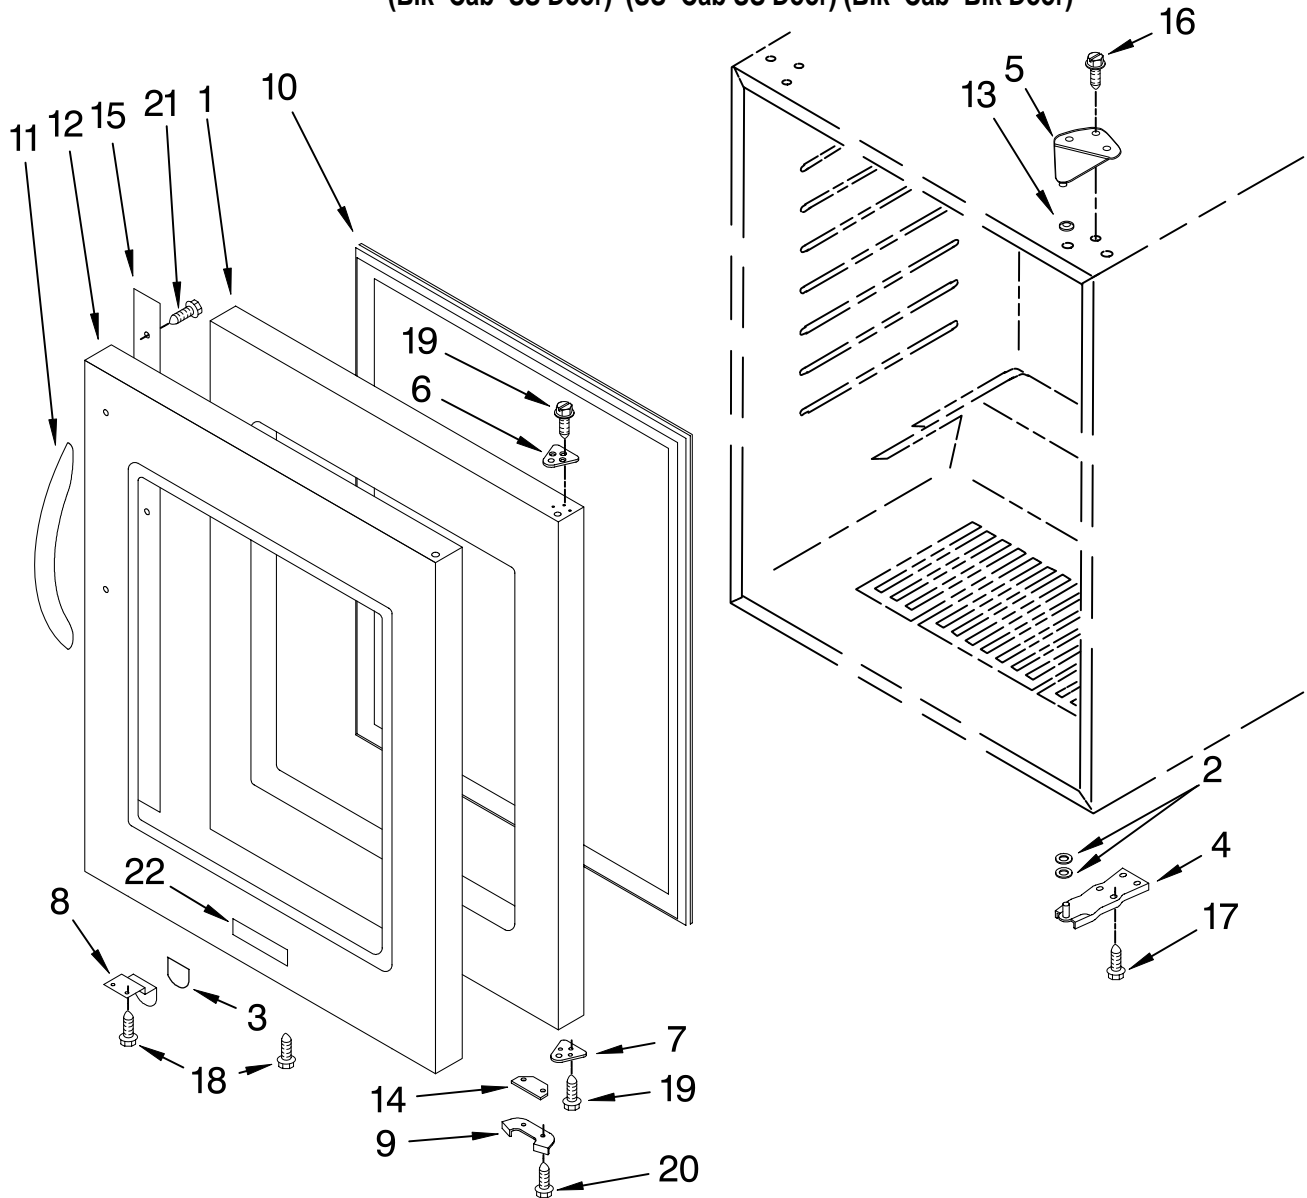

DOOR PARTS

For Models: KUWS24RSBS01, KUWS24RSSH01, KUWS24RSBL01
(Blk-Cab-SS Door) (SS-Cab SS Door) (Blk-Cab-Blk Door)

Illus. No.	Part No.	DESCRIPTION
1	4344853	Door Assembly (Includes Gasket)
2	W10162992	Washer-Bottom
3	W10163191	Gasket, Push Pad
4	4344753	Hinge, Bottom
5	4344754	Hinge, Top
6	4344755	Spacer, Top Hinge
7	4344756	Spacer, Bottom Hinge
8	4344757	Actuator, Switch
9	4344758	Door Stop
	4344758	Stainless Steel
	W10163074	Black

Illus. No.	Part No.	DESCRIPTION
10	4344852	Door Gasket
11	4344810	Handle, Door
	4344810	Stainless Steel
	W10202513	Black
12		Door Skin,
	4344855	Stainless Steel
	W10187193	Black
13	4344760	Washer
14	4344788	Spacer, Door
15	4344904	Plate
16		Screw
	4344796	Stainless Models
	W10162988	Black Wrap Models

Illus. No.	Part No.	DESCRIPTION
17		Screw, Lower Hinge
	4344906	Quantity 1
	4344797	Quantity 3
18	4344827	Screw
19	W10163072	Screw
20	4344801	Screw
21	4344808	Screw
22	4344813	Nameplate

OPTIONAL PARTS NOT ILLUSTRATED

8171420 Cleaner, Stainless Steel (12 oz)

FOR ORDERING INFORMATION REFER TO PARTS PRICE LIST