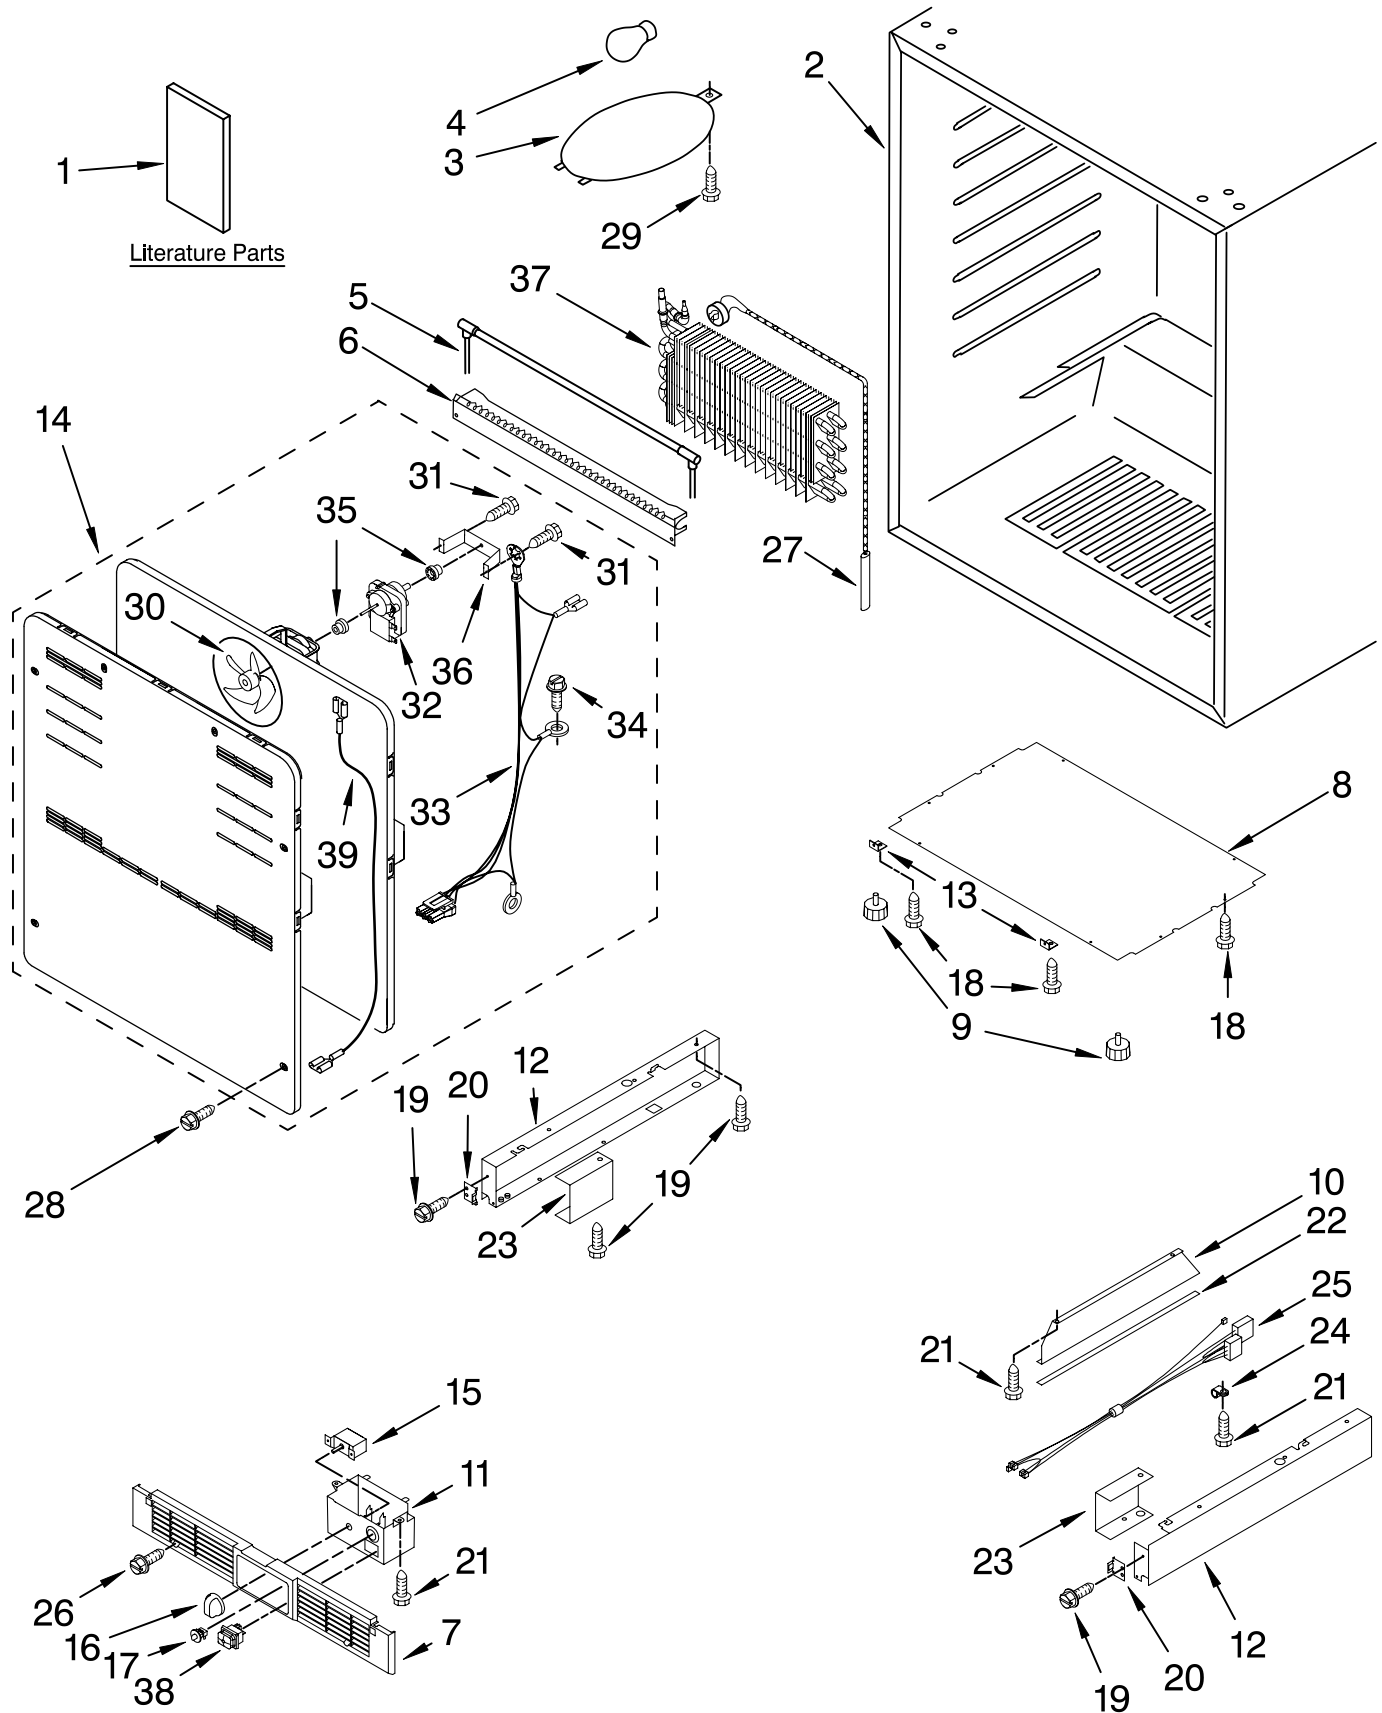

For Models: KUWS24RSBS01, KUWS24RSSS01, KUWS24RSBL01
 (Blk-Cab-SS Door) (SS-Cab SS Door) (Blk-Cab-Blk Door)

FOR ORDERING INFORMATION REFER TO PARTS PRICE LIST

CABINET PARTS

For Models: KUWS24RSBS01, KUWS24RSSH01, KUWS24RSBL01
(Blk-Cab-SS Door) (SS-Cab SS Door) (Blk-Cab-Blk Door)

Illus. No.	Part No.	DESCRIPTION
1		Literature Parts
	2300272	Use & Care Guide
	4344900	Wiring Diagram
2		Cabinet (Not A Service Part)
3	4344739	Lens, Light
4	4344740	Bulb, Light
5	4344746	Heater, Defrost
6	4344747	Heat Shield
7	4344761	Grille
8	4344762	Plate, Bottom
9	4344763	Foot, Leveling
10	4344764	Brace, Support
11	4344898	Control Box
12		Frame, Side
	4344769	Left Side
	4344770	Right Side
13	4344771	Bracket, Grille
14	4344840	Evaporator Fan Assembly
15	4344859	Thermostat
16	4344768	Knob, Thermostat
17	4344767	Switch, Plunger
18	4344826	Screw
19	4344797	Screw
20	4344819	Clip, Grille
21	4344825	Screw
22	4344823	Seal
23		Frame, Support
	4344821	Right
	4344820	Left
24	4344824	Clip, Harness
25	4344857	Harness, Wire
26	4344827	Screw
27	4344792	Thermal Fuse
28	4344793	Screw
29	4344791	Screw
30	4344783	Fan Blade
31	4344878	Screw
32	4344865	Evaporator Fan Motor
33	4344877	Harness, Wire
34	4344832	Screw, Ground
35	4344778	Grommet, Fan Motor
36	4344899	Bracket, Motor
37		Evaporator (Not Serviced)
38	4344858	Switch, Light
39	4344917	Transformer Cable

Illus. No.	Part No.	DESCRIPTION
8	4344850	Stop, Lower Rack
9	4344851	Screw
10	4344882	Trim, Top And Middle Racks
11	4344866	Left Support
	4344867	Right Support
12	W10163279	Trim, Lower Rack

Illus. No.	Part No.	DESCRIPTION
13	4344885	Support, Bumper Left
	4344886	Right
14	4344914	Left Screw
	4344915	Right
15	4344895	Transformer Cable
16	4344894	PCB Display Board
17	W10162986	Screw-W/Washer