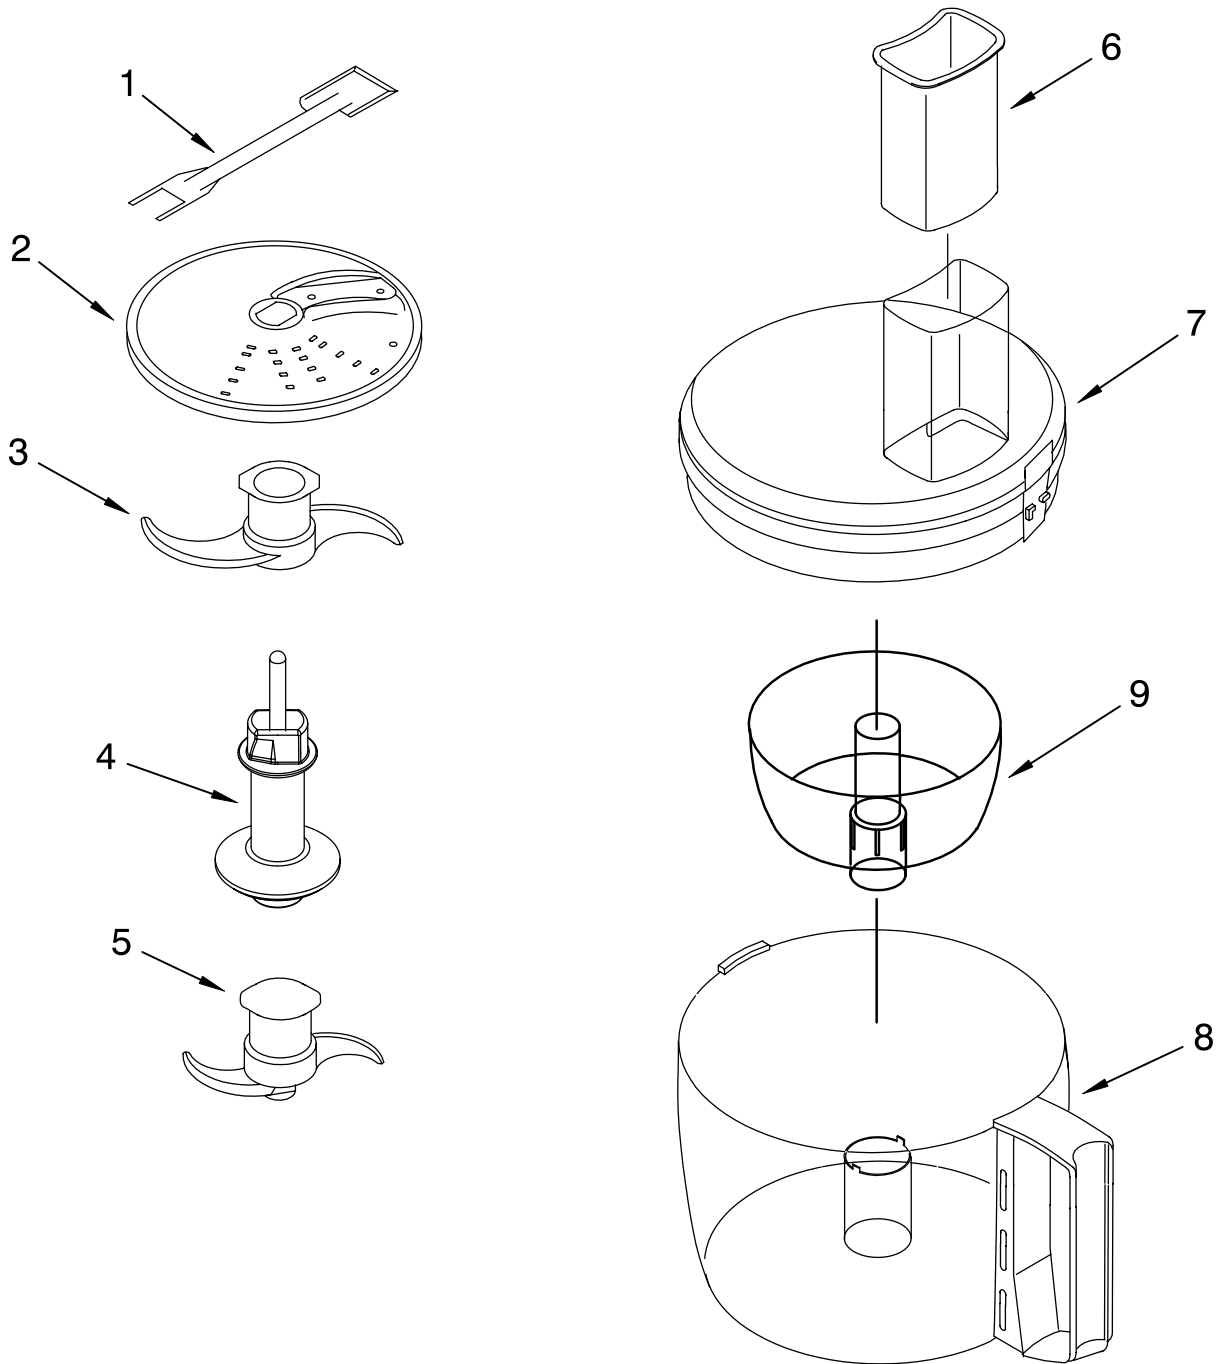

ATTACHMENT PARTS

For Models: KFP720WH0, KFP720ER0, KFP720OB0, KFP720BU0

For Models: 4KFP720WH0, 4KFP720ER0, 4KFP720OB0, 4KFP720BU0
(White) (Empire Red) (Onyx Black) (Cobalt Blue)

FOR ORDERING INFORMATION REFER TO PARTS PRICE LIST