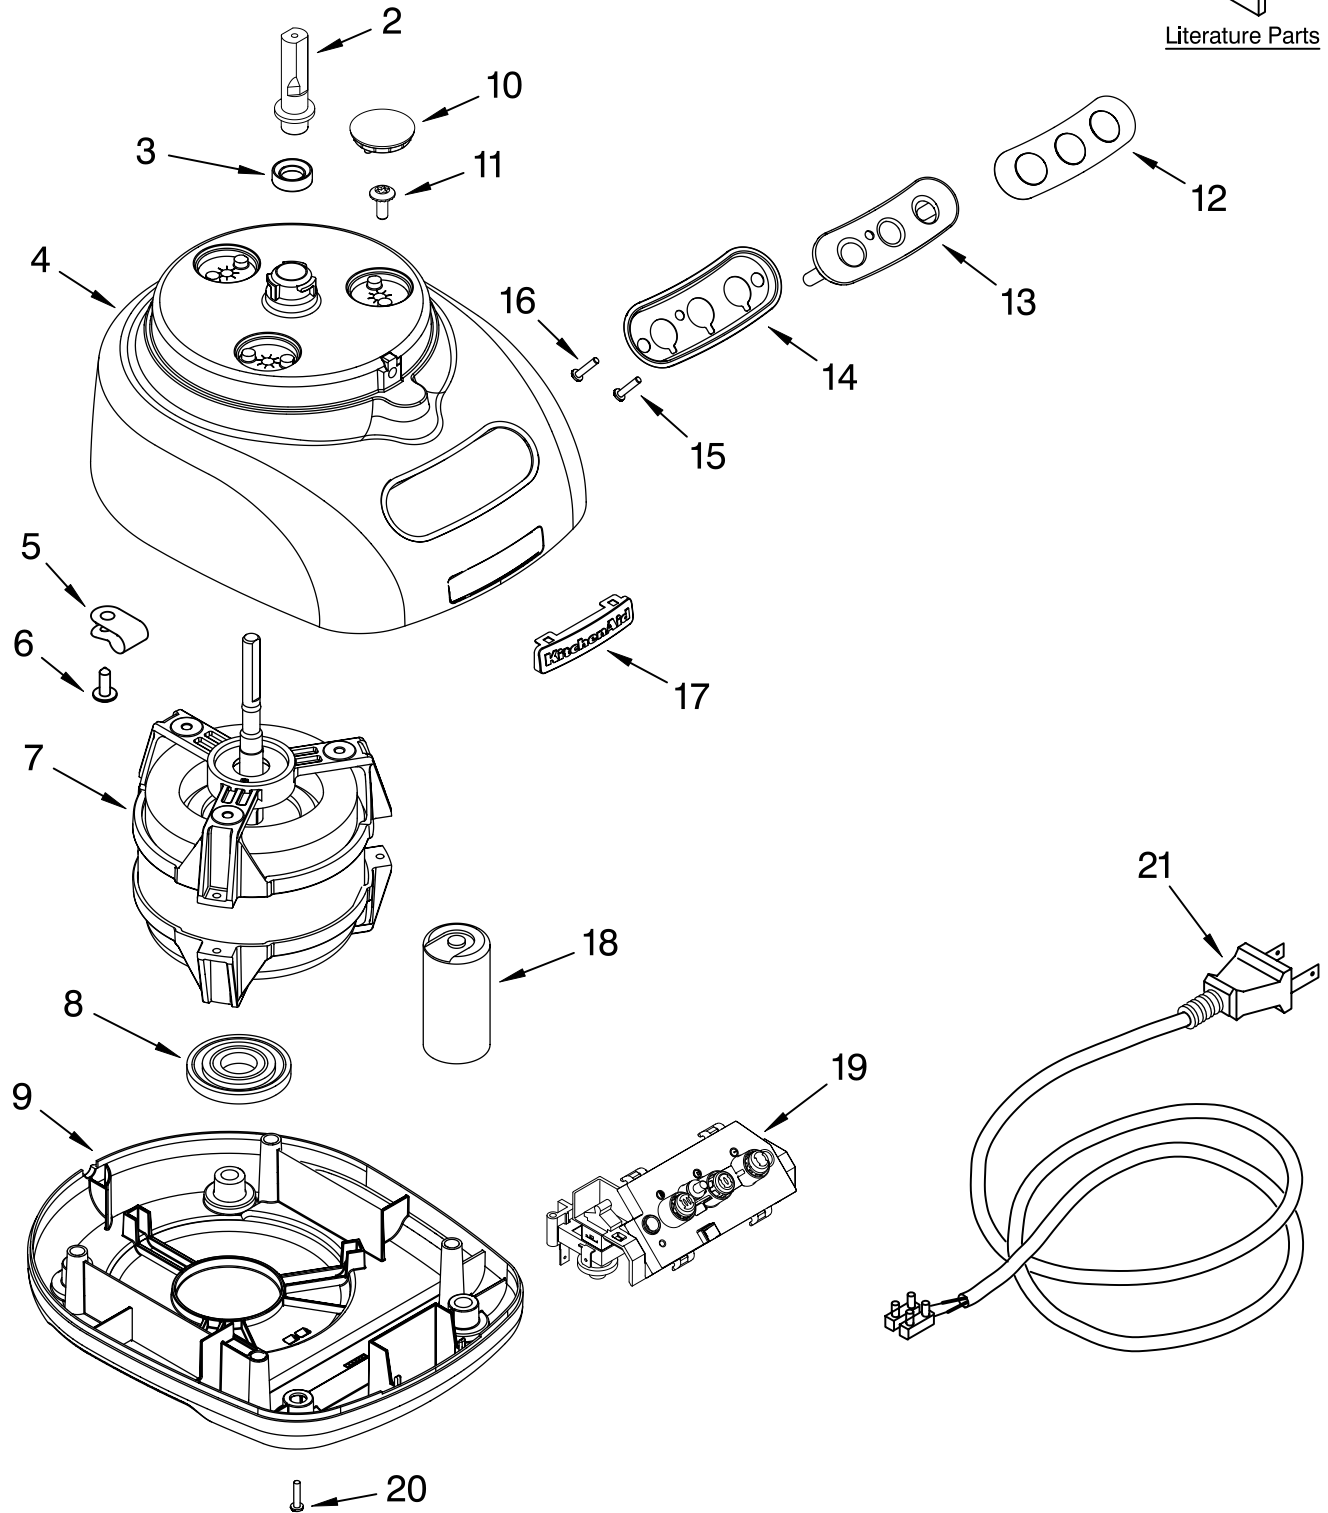

MOTOR AND HOUSING PARTS

For Models: KFP720WH0, KFP720ER0, KFP720OB0, KFP720BU0

For Models: 4KFP720WH0, 4KFP720ER0, 4KFP720OB0, 4KFP720BU0

(White) (Empire Red) (Onyx Black) (Cobalt Blue)

FOOD PROCESSOR
7 Cup

KitchenAid®

FOR ORDERING INFORMATION REFER TO PARTS PRICE LIST