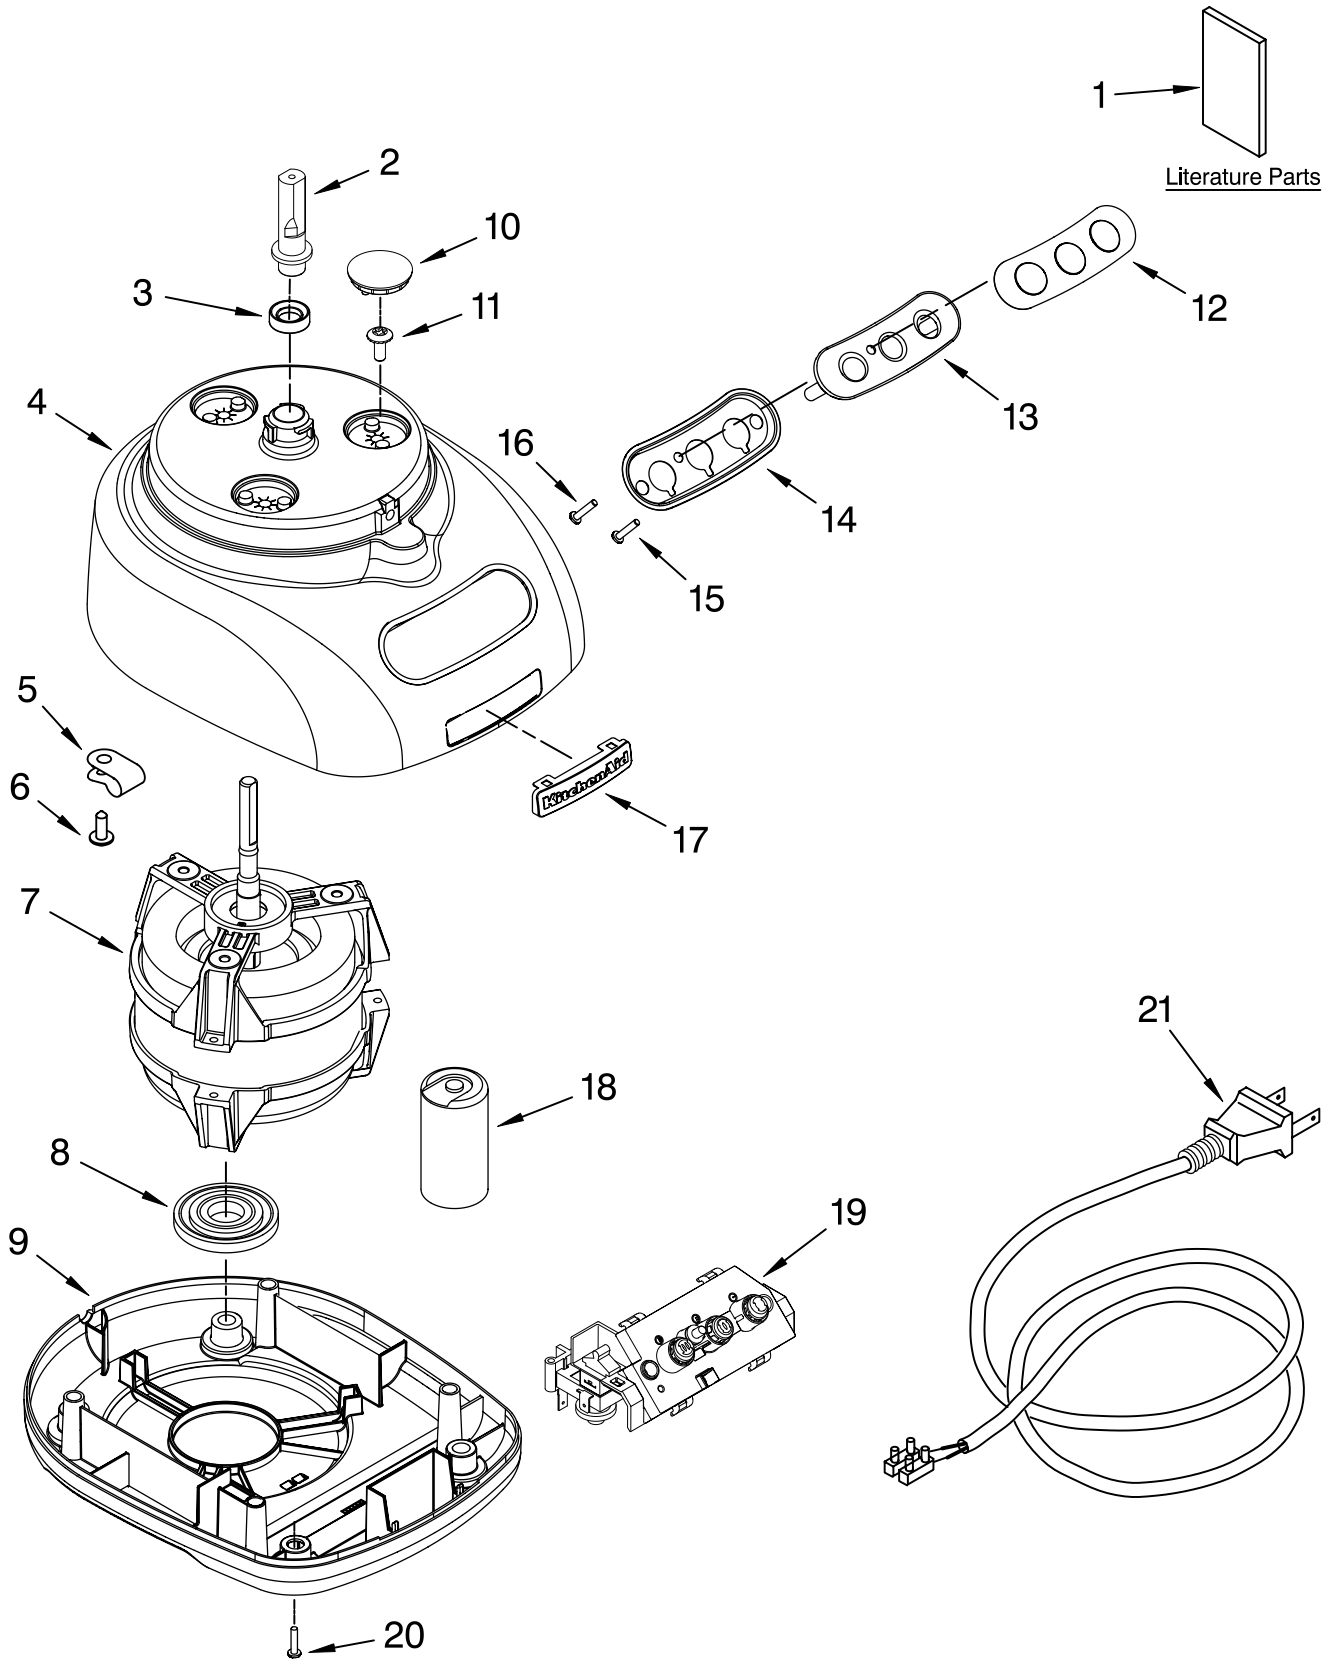

MOTOR AND HOUSING PARTS

FOR MODELS: KFP720__1, 4KFP720__1

FOR ORDERING INFORMATION REFER TO PARTS PRICE LIST