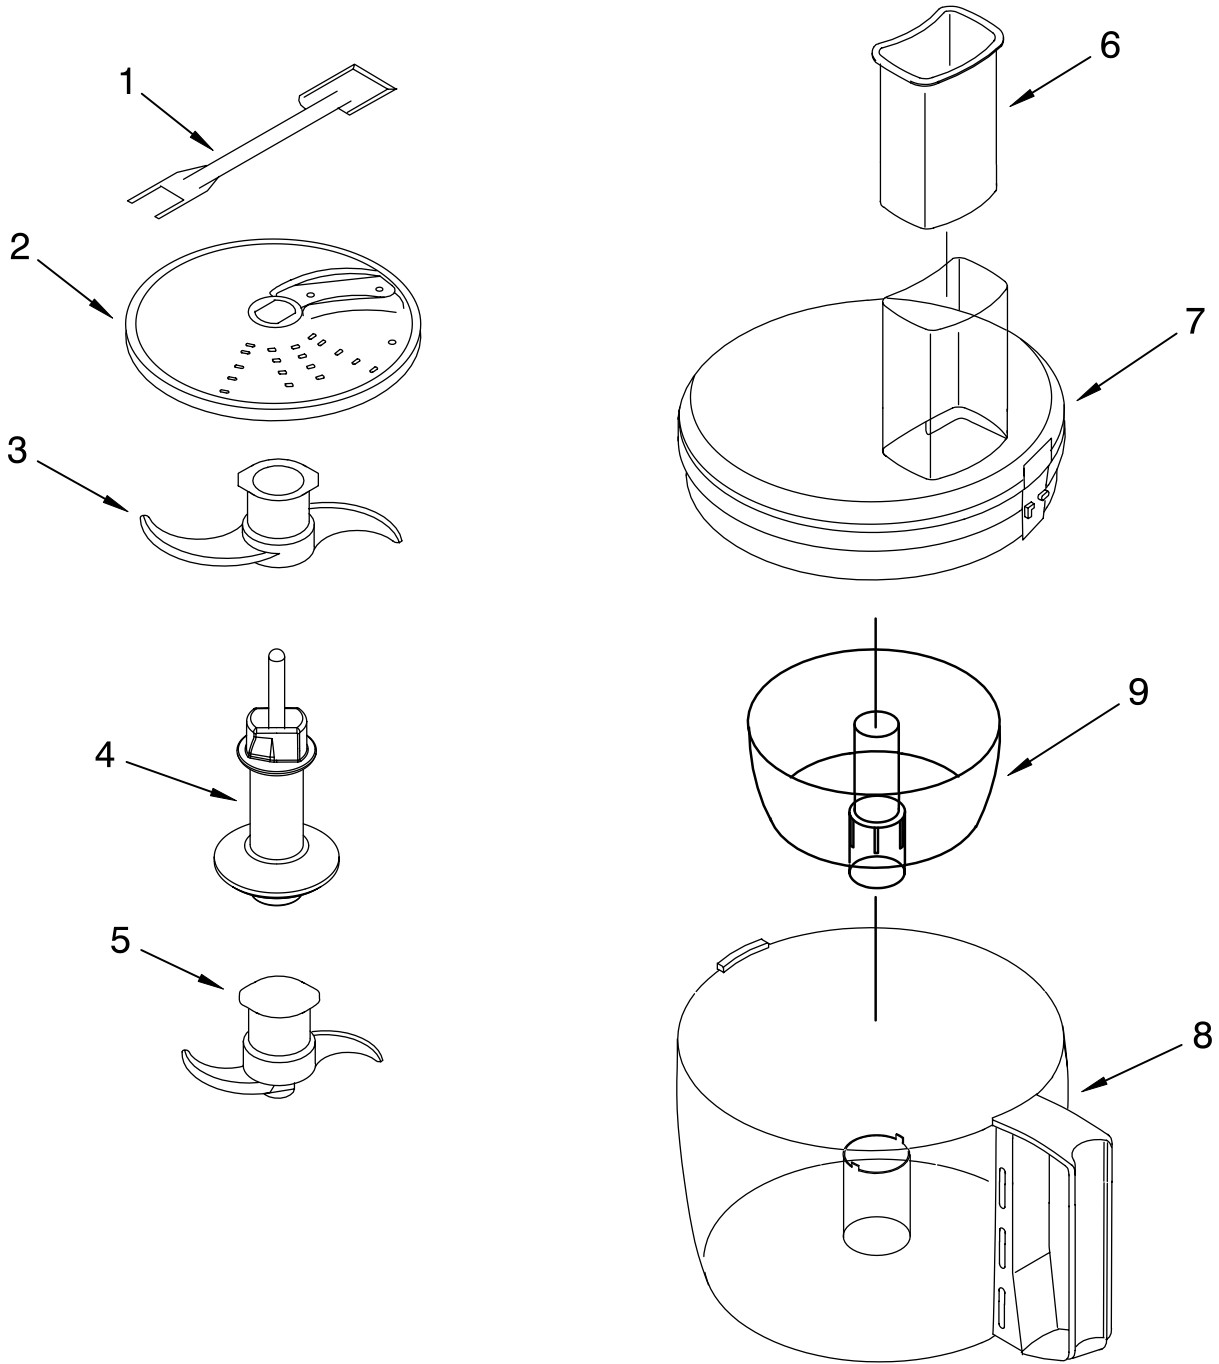

Illus. No.	Part No.	DESCRIPTION	Illus. No.	Part No.	DESCRIPTION	Illus. No.	Part No.	DESCRIPTION
1		Literature Parts	7	8211813	Motor	12	8211878	Cover, Switch
	8212299	Use & Care Guide Trilingual	8	8211814	Grommet, Motor	13	8211884	Bezel, Switch Panel
	8212262	Repair Parts List	9	8211801	White	14	8211887	Seal, Switch Panel
2	8211816	Sleeve, Motor Shaft		8211802	Empire Red	15	8211870	Screw, Torx
3	8211817	Seal, Oil		8211803	Cobalt Blue	16	8211812	Screw, Switch Panel
4		Housing, Motor		8211804	Onyx Black	17	8211876	Nameplate
	8211805	White	10	8212296	Blue Willow	18	8211608	Capacitor
	8211807	Empire Red		8212298	White	19	8211879	Relay & Switch Assembly
	8211808	Cobalt Blue		8212311	Empire Red	20	8211772	Foot, Black
	8211809	Onyx Black		8212312	Cobalt Blue	21		Cord, Power
	8212297	Blue Willow		8212313	Onyx Black			
5	8211610	Clamp, Cable		8212310	Blue Willow		8211885	Black
6	8211871	Screw, Clamp	11	8211811	Screw, Motor Locking		8211886	White

FOR ORDERING INFORMATION REFER TO PARTS PRICE LIST

ATTACHMENT PARTS

FOR MODELS: KFP720__1, 4KFP720__1

FOR ORDERING INFORMATION REFER TO PARTS PRICE LIST

ATTACHMENT PARTS

FOR MODELS: KFP720__1, 4KFP720__1

Illus. No.	Part No.	DESCRIPTION
1	8211760	Spatula
2	8211897	Disc, Slicing 2mm & Grating 4mm
3	8211902	Mini Blade
4	8211900	Adapter, Shaft & Disc
5	8211903	Blade, Multi
6		Pusher, Food
	8211892	White
	8211893	Empire Red
	8211894	Onyx Black
	8211895	Cobalt Blue
	8212315	Blue Willow
7	8211891	Cover, Work Bowl
8		Bowl, Work
	8211906	White
	8211907	Empire Red
	8211908	Onyx Black
	8211890	Cobalt Blue
	8212314	Blue Willow
9	8211905	Bowl, Mini