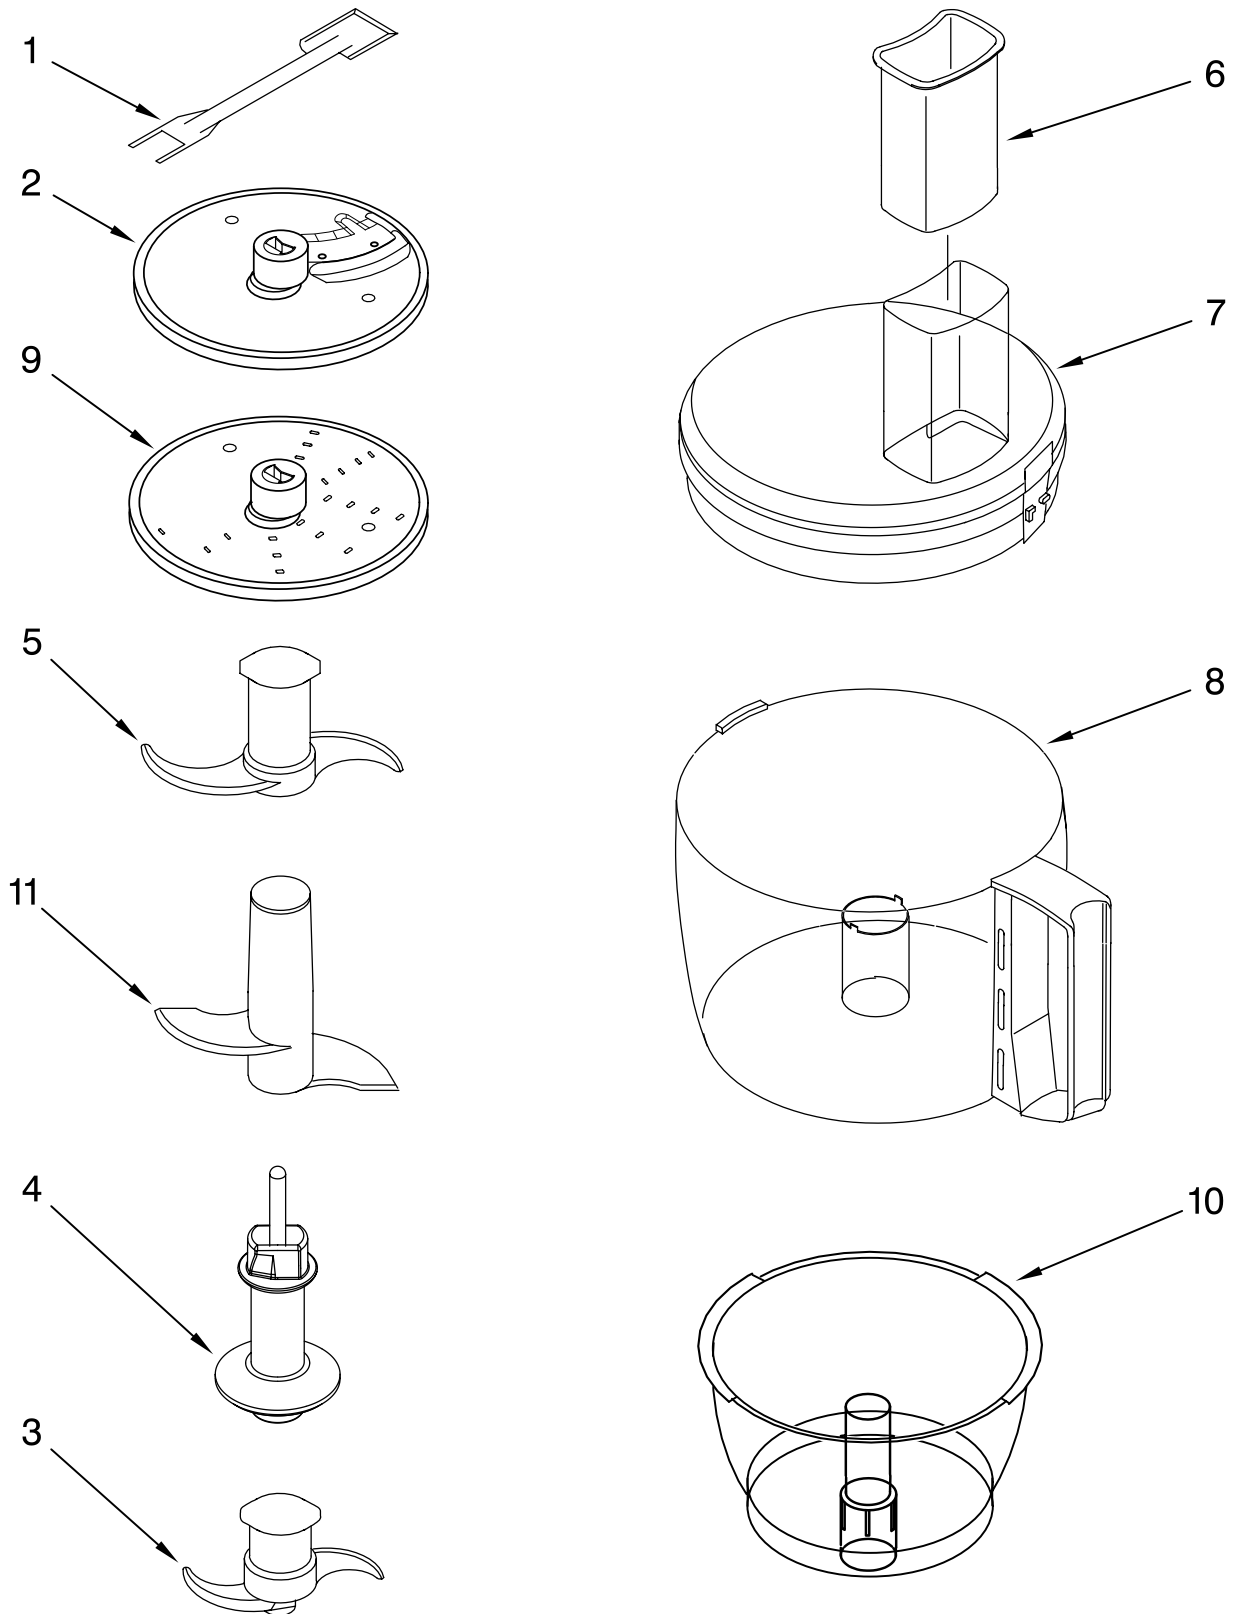

PARTS LIST

for

KitchenAid®

9-CUP FOOD PROCESSOR

MODELS:

KFP740WH1 (White)
4KFP740WH1 (White)
KFP740QWH1 (White)
KFP740QOB1 (Onyx Black)
KFP740QER1 (Empire Red)
KFP740QGC1 (Gloss Cinnamon)
KFP740QBW1 (Blue Willow)
KFP740QBF1 (Buttercup)

Illus. No.	Part No.	DESCRIPTION
1		Literature Parts
	8212411	Use & Care, Trilin
	8212140	Repair Parts List
2	8211850	Sleeve, Motor Shaft
3	8211828	Seal, Oil
4		Housing, Motor
	8212184	White
	8212238	Onyx Black
	8212236	Empire Red
	8212285	Gloss Cinnamon
	8212284	Blue Willow
	W10159620	Buttercup
5	8211610	Clamp, Cable
6	8211731	Screw, Clamp
7	8212186	Motor, Sheet Metal
8	8212188	Grommet, Motor
9		Base, Housing
	8212183	White
	8212190	Onyx Black
	8212187	Empire Red
	8212283	Gloss Cinnamon
	8212282	Blue Willow
	W10159621	Buttercup
10		Cover, Screw
	8212185	White
	8212193	Onyx Black
	8212191	Empire Red
	8212287	Gloss Cinnamon
	8212286	Blue Willow
	W10159622	Buttercup
11	8211829	Screw, Motor Locking
12	8211848	Bezel, Switch Panel
13	8211607	Clip, Capacitor
14	8211847	Overlay, Panel Switch Assy
15	8211842	Nameplate
16	8211608	Capacitor
17	8212011	Relay & Switch Assembly
18		Foot
	8211844	White
	8211845	Black
19		Cord, Power
	8211856	White
	8211855	Black
20	8211605	Terminal Block
21	8211852	Cover, Terminal

FOR ORDERING INFORMATION REFER TO PARTS PRICE LIST

ATTACHMENT PARTS

For Models: KFP740__1, 4KFP740__1

FOR ORDERING INFORMATION REFER TO PARTS PRICE LIST

ATTACHMENT PARTS

For Models: KFP740__1, 4KFP740__1

Illus. No.	Part No.	DESCRIPTION
1	8211760	Spatula
2		Disc, Slicing
	8211929	2 mm
3	8212012	Mini Blade
4	8211858	Adapter, Shaft & Disc
5	8212013	Blade, Multipurpose
6	8212035	Pusher, Food
7	8212029	Cover, Work Bowl
8		Bowl, Work
	8211939	White
	8212044	Onyx Black
	W10159632	Empire Red
	W10159633	Gloss Cinnamon
	W10159634	Blue Willow
	W10159635	Buttercup
9		Disc, Shredding
	8211933	4 mm
10	8211926	Bowl, Mini
11	8212015	Blade, Dough