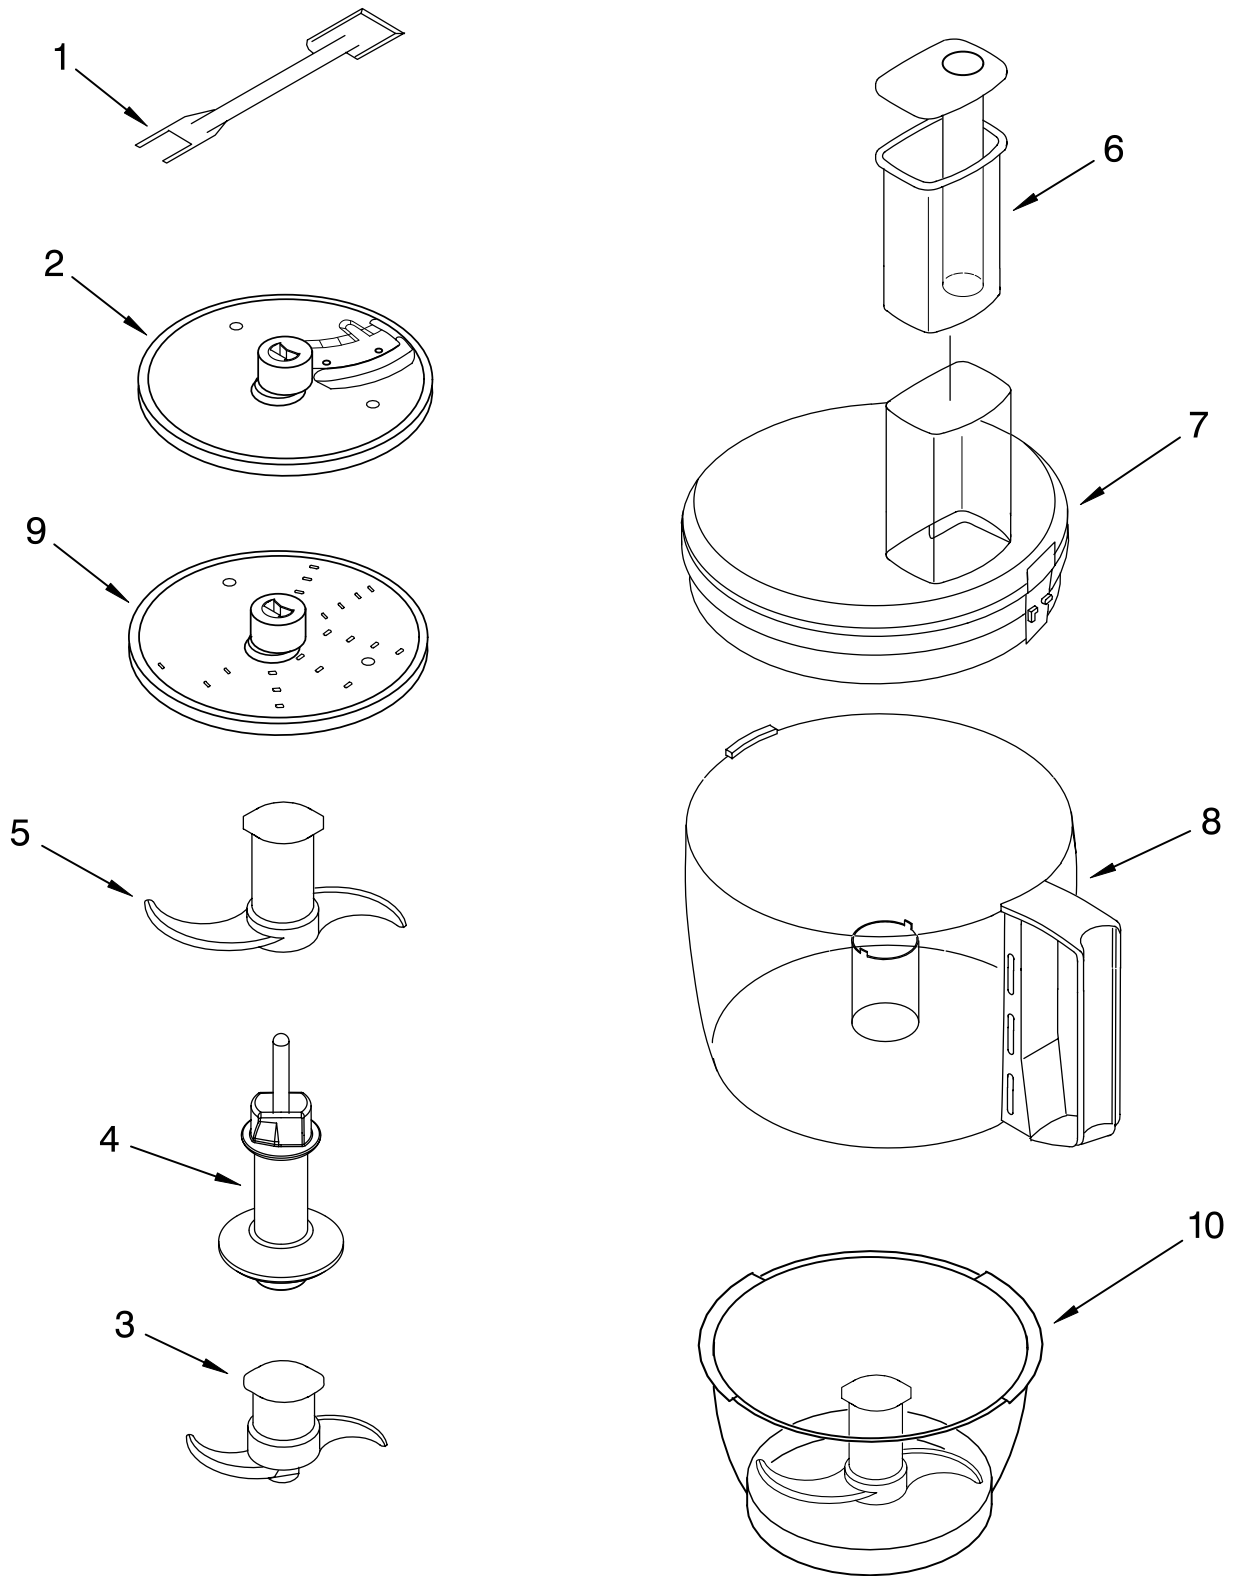

ATTACHMENT PARTS

For Models: KFP750__1, 4KFP750__1

FOR ORDERING INFORMATION REFER TO PARTS PRICE LIST