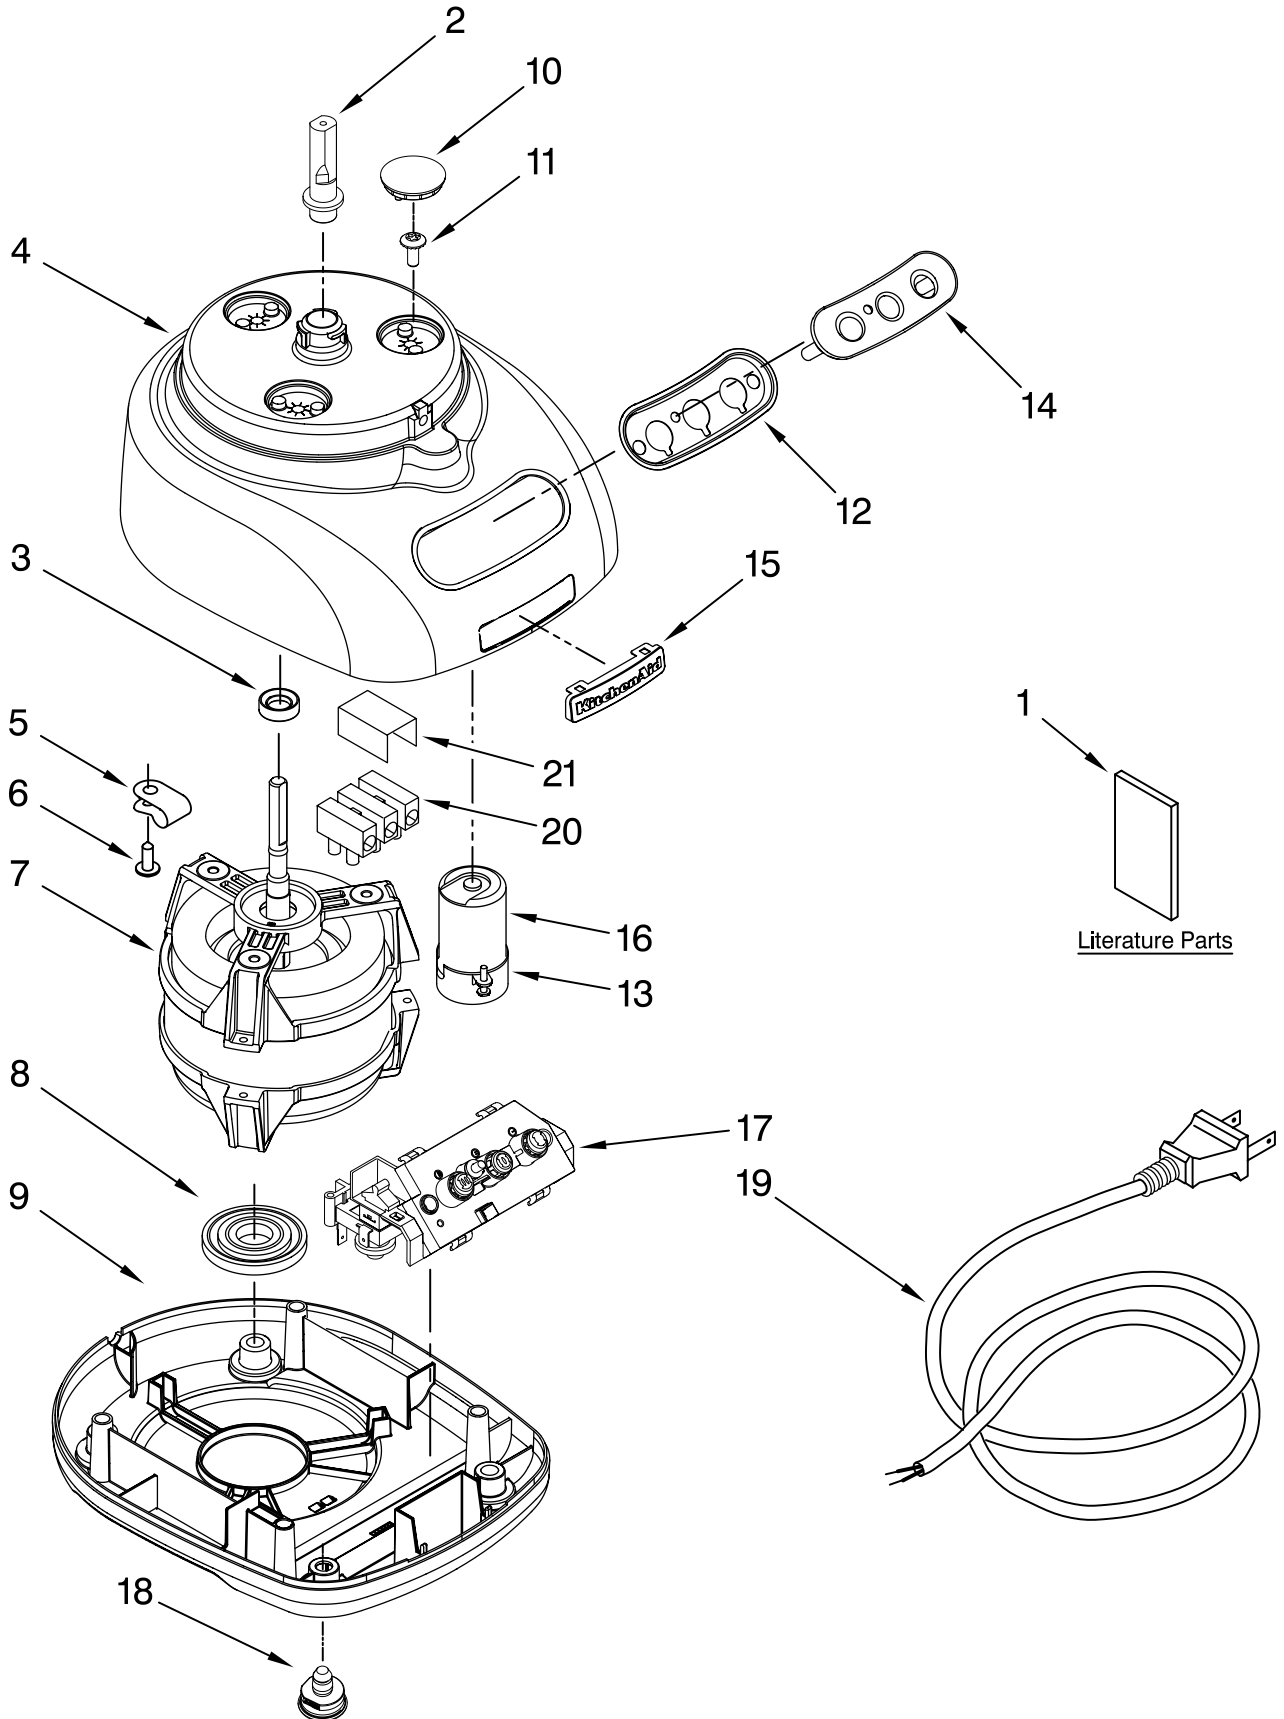

MOTOR AND HOUSING PARTS

For Models: KFPM770__1, 4KFPM770__1

FOR ORDERING INFORMATION REFER TO PARTS PRICE LIST

MOTOR AND HOUSING PARTS

For Models: KFPM770__1, 4KFPM770__1

Illus. No.	Part No.	DESCRIPTION
1		Literature Parts
	8211864	Use & Care Guide
	W10162489	Repair Parts List
2	8211849	Sleeve, Motor Shaft
3	8211828	Seal, Oil
4	8211823	Housing, Motor
5	8211610	Clamp, Cable
6	8211731	Screw, Clamp
7	W10163676	Motor
8	8211843	Grommet, Motor
9	8212190	Base, Housing
10	8211827	Cover, Screw
11	8211586	Screw, Motor Locking
12	8211848	Bezel, Switch Panel
13	8211607	Clip, Capacitor
14	8211846	Overlay w/Cover
15	8211842	Nameplate
16	8211608	Capacitor
17	8212011	Relay/Switch Assy
18	8211845	Foot
19	8211857	Cord, Power
20	8211605	Block, Terminal
21	8211852	Cover, Terminal

FOR ORDERING INFORMATION REFER TO PARTS PRICE LIST