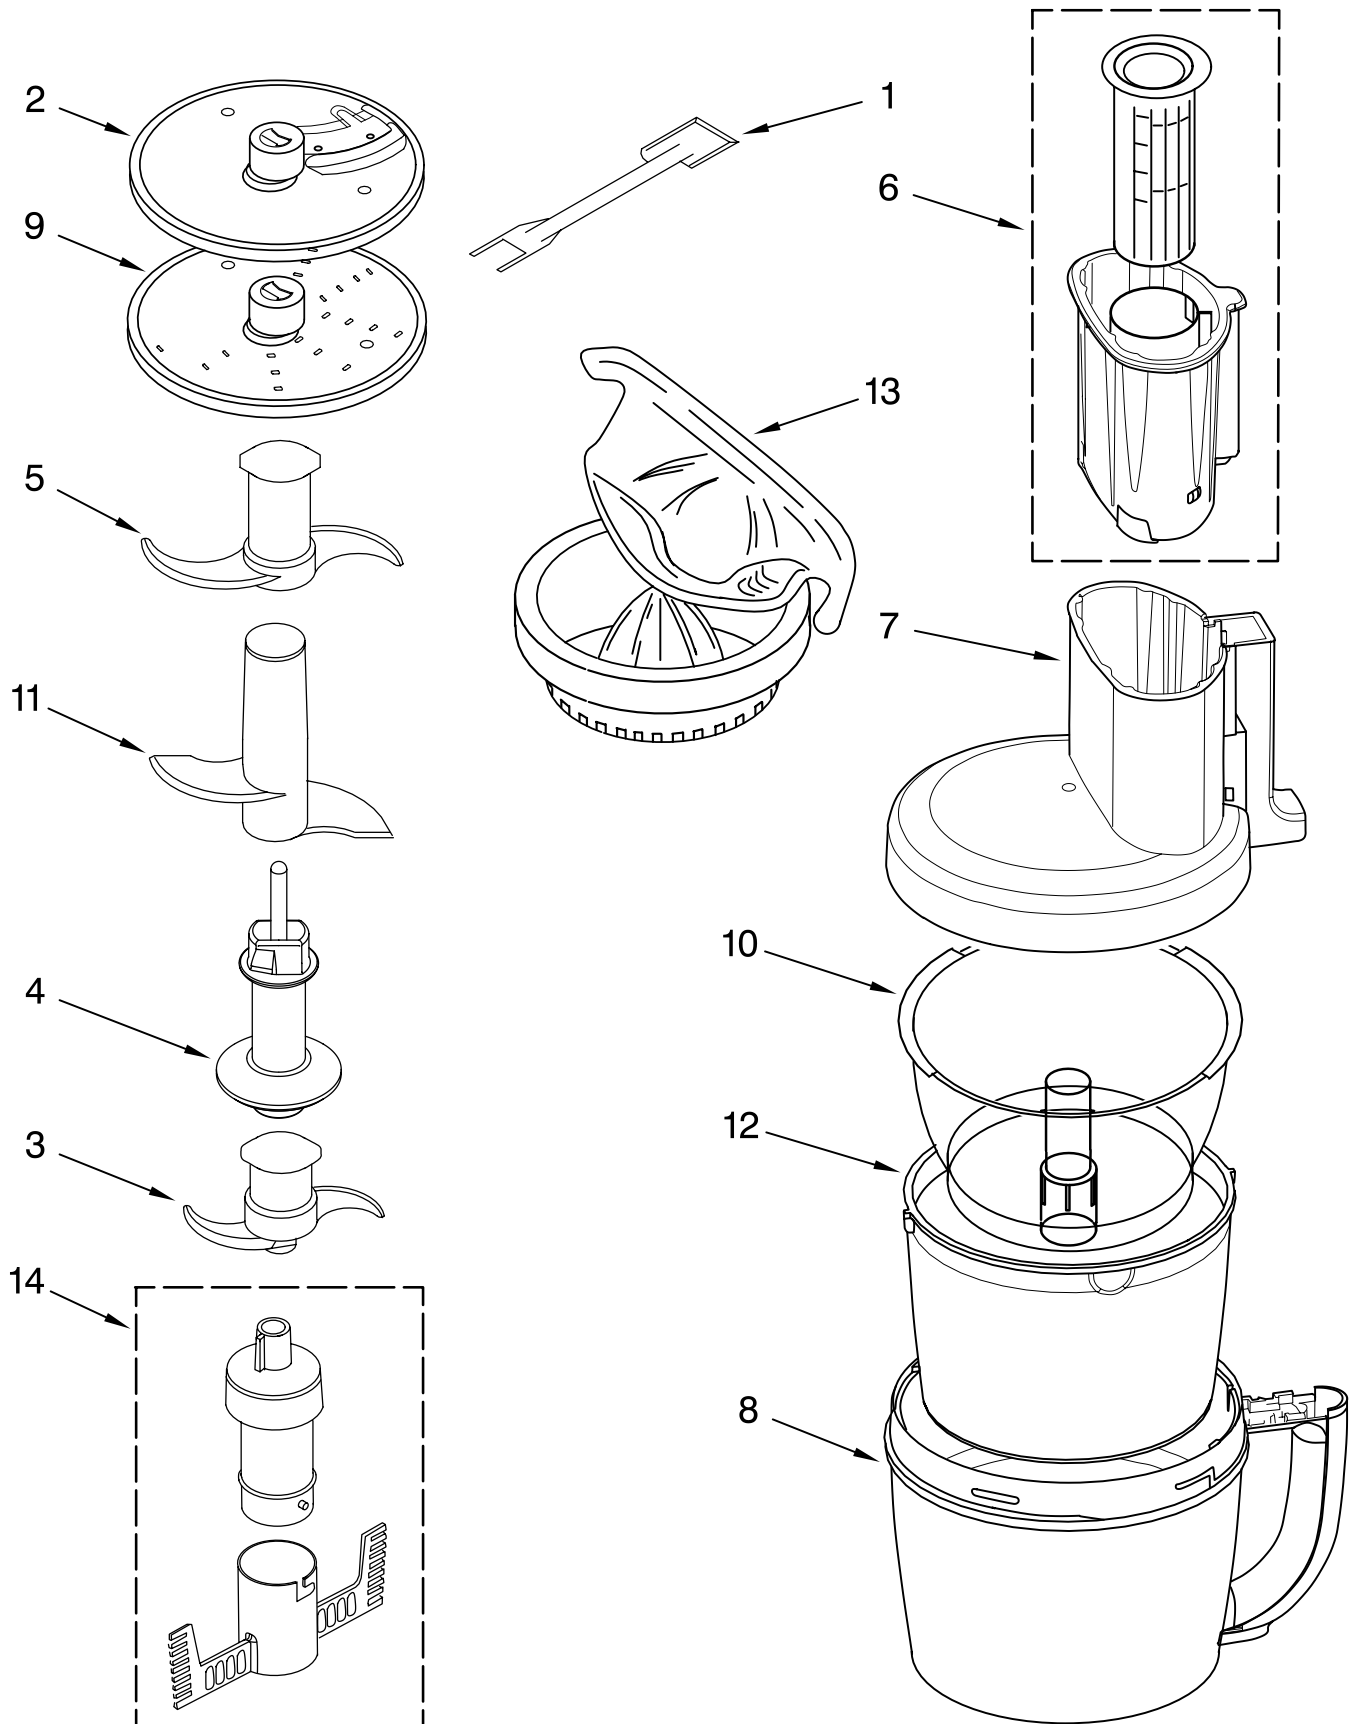

ATTACHMENT PARTS

For Models: KFPM770__1, 4KFPM770__1

FOR ORDERING INFORMATION REFER TO PARTS PRICE LIST

ATTACHMENT PARTS

For Models: KFPM770__1, 4KFPM770__1

Illus. No.	Part No.	DESCRIPTION
1	8211760	Spatula
2		Disc, Slicing
	8211929	2 mm
	8211930	4 mm
3	8212012	Blade, Mini
4	8211858	Adapter, Shaft & Disc
5	8212014	Blade, Multipurpose
6	8212020	Pusher, Food
7	8212024	Cover, Work Bowl
8	8212019	Bowl, Work
9		Disc, Shredding
	8211933	4 mm
10	8211926	Bowl, Mini
11	8212016	Blade, Dough
12	8211928	Bowl, Chef's
13	8212025	Extractor, Citrus
14	8212033	Whip, Egg

OPTIONAL PARTS NOT ILLUSTRATED

8212034	Accessory Box
8211927	Lid, Mini Bowl
	Disc, Slicing
8211931	6 mm
	Disc, Shredding
8211932	2 mm
8211934	6 mm
8211935	Disc, Julienne
8211936	Disc, Grating Parmesan/Ice
8211937	Disc, Cutting French Fry
8211938	Rack, Disc

FOR ORDERING INFORMATION REFER TO PARTS PRICE LIST