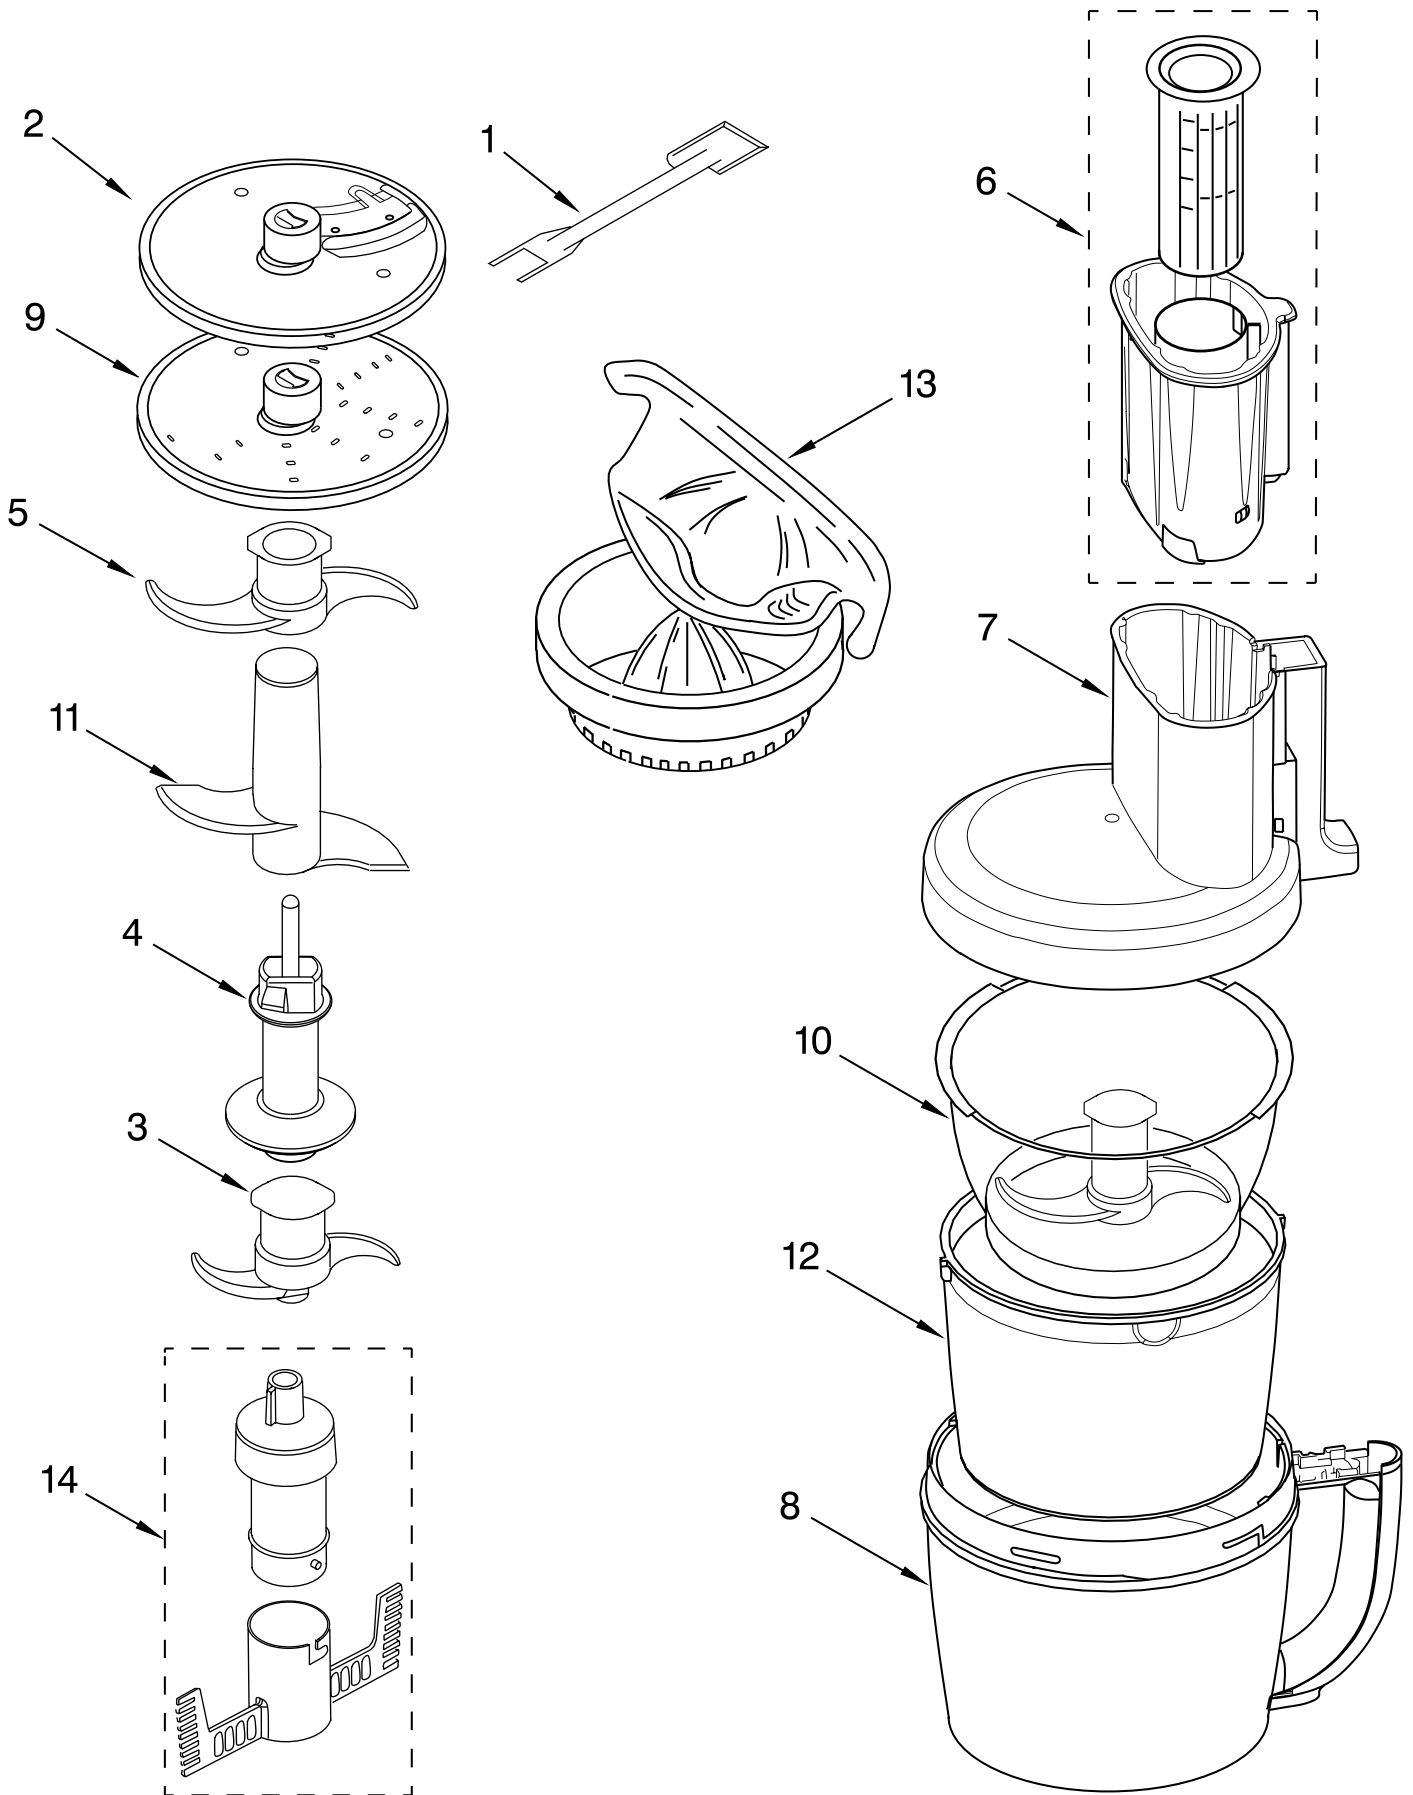

ATTACHMENT PARTS

For Models: KFPW760__1, 4KFPW760__1

FOR ORDERING INFORMATION REFER TO PARTS PRICE LIST