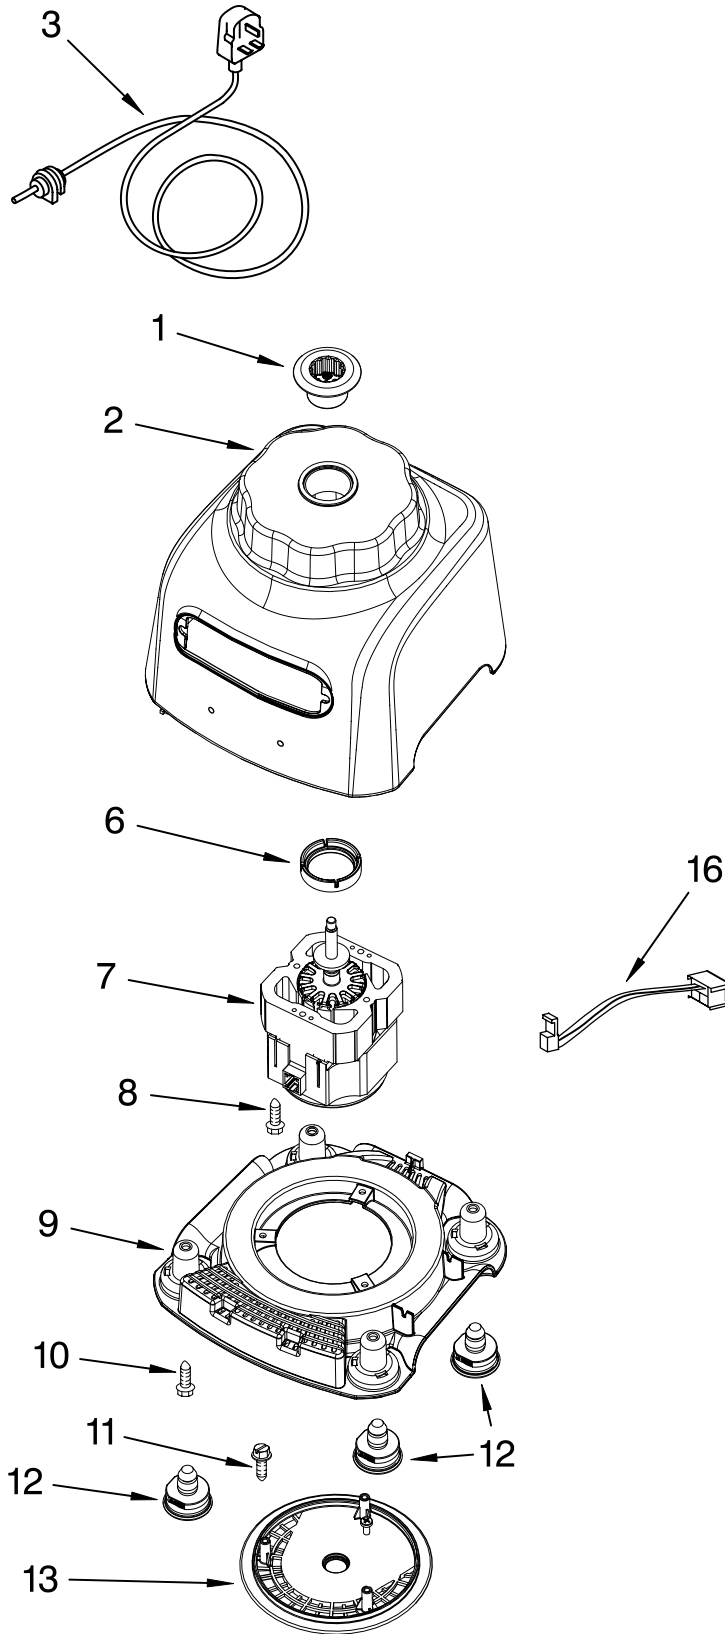

PARTS LIST

for

KitchenAid®

PROLINE CHEF'S BLENDER

3-SPEED HOUSEHOLD/PLASTIC JAR

MODELS:

KPCB348PPM0 (Pearl Metallic)
4KPCB348PPM0 (Pearl Metallic)

FOR CUSTOMER SATISFACTION ALWAYS USE
FACTORY SPECIFICATION PARTS

JAR ASSEMBLY PARTS

For Models: KPCB348P__0, 4KPCB348P__0

Illus. No.	Part No.	DESCRIPTION
1		Literature Parts
	8204582	Use & Care Guide
	8204582	U.S.
	8212224	Canada
	8211672	Repair Parts List
2	8212228	Cap, Ingredient
3	8211478	Lid Assembly
4	8212227	Jar, Plastic (Incl Blade Asm)
5	8212280	Blade Assembly

FOR ORDERING INFORMATION REFER TO PARTS PRICE LIST

MOTOR AND HOUSING PARTS

For Models: KPCB348P__0, 4KPCB348P__0

Illus. No.	Part No.	DESCRIPTION
1	4176868	Coupler, Lower
2	4176869	Housing
3	4176870	Cord, Power
6	4176873	Seal, Motor
7	4176874	Motor
8	4176875	Screw, 10 x 16
9	4176876	Base
10	4176877	Screw, 10 x 16
11	4176878	Screw, 8 x 3/8
12	4176879	Foot, Pedestal
13	4176880	Cover, Base
16	8211663	Sensor, Hall Effect

FOR ORDERING INFORMATION REFER TO PARTS PRICE LIST

ESCUTCHEON AND CONTROL PARTS

For Models: KPCB348P__0, 4KPCB348P__0

Illus. No.	Part No.	DESCRIPTION
1	4176866	Seal, Nameplate
2	4176867	Nut, Washer
3	4176865	Nameplate
4	4176884	Control PCB Asm 3-Speed
5	4176864	Switch, Mount
8	4176861	Seal, Escutcheon
9	4176860	Escutcheon
10	4176859	Switch, On/Off
11	4176858	Bezel, Switch
12	4176883	Mount, Main PCB
13	4176882	Main PCB
14	4176897	Nut, Plastic
15	4176881	Screw, Plastic
16	4176875	Screw, PCB Mount
17	4176877	Screw 10 x 16
18	4176871	EMC Mount
19	4176872	EMC-PC Board