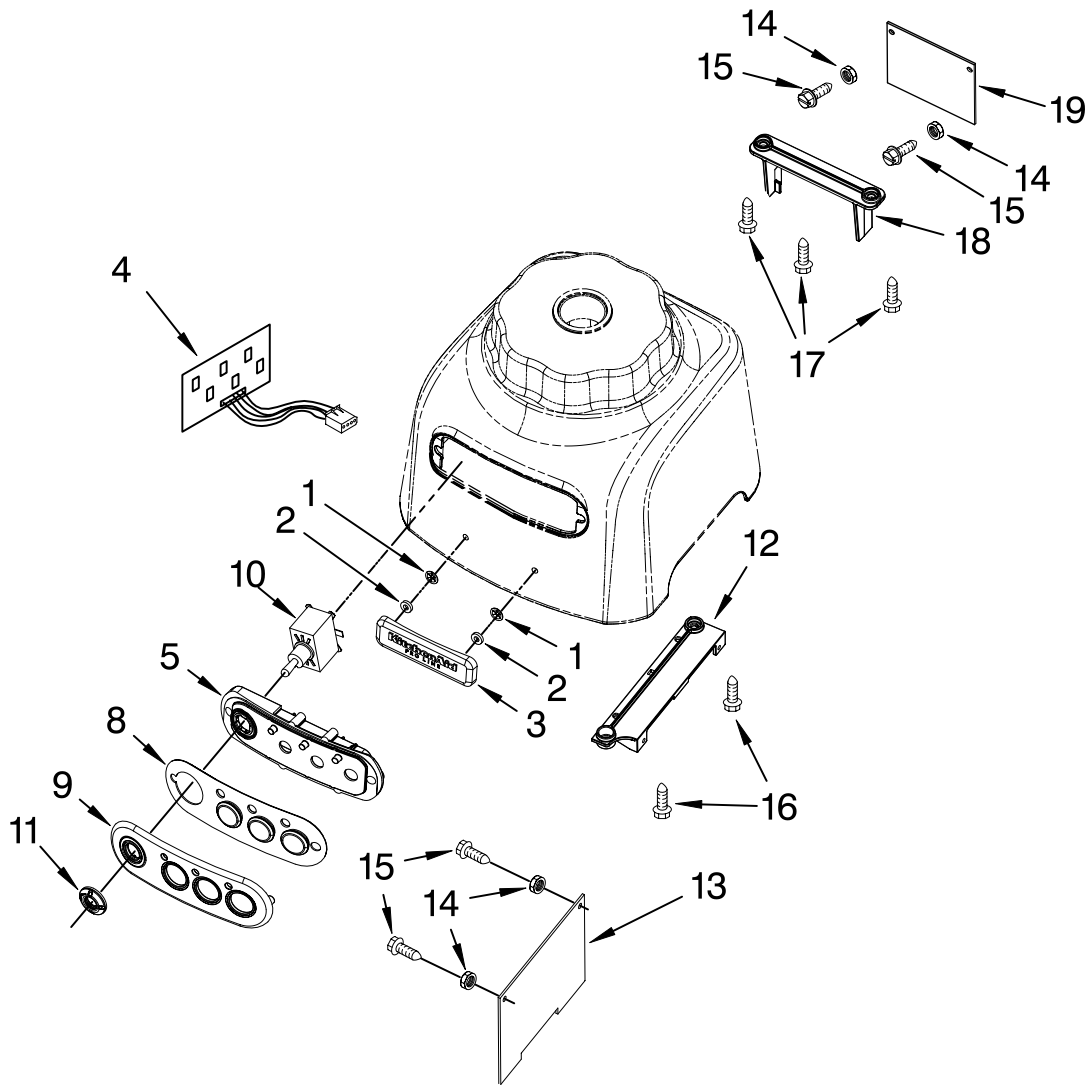

PARTS LIST

for

KitchenAid®

PROLINE CHEF'S BLENDER

3-SPEED HOUSEHOLD/PLASTIC JAR

MODELS:

KPCB348PPM0 (Pearl Metallic)
4KPCB348PPM0 (Pearl Metallic)

FOR CUSTOMER SATISFACTION ALWAYS USE
FACTORY SPECIFICATION PARTS

JAR ASSEMBLY PARTS

For Models: KPCB348P__0, 4KPCB348P__0

Illus. No.	Part No.	DESCRIPTION
1		Literature Parts
	8204582	Use & Care Guide
	8204582	U.S.
	8212224	Canada
	8211672	Repair Parts List
2	8212228	Cap, Ingredient
3	8211478	Lid Assembly
4	8212227	Jar, Plastic (Incl Blade Asm)
5	8212280	Blade Assembly

FOR ORDERING INFORMATION REFER TO PARTS PRICE LIST

MOTOR AND HOUSING PARTS

For Models: KPCB348P__0, 4KPCB348P__0

Illus. No.	Part No.	DESCRIPTION
1	4176868	Coupler, Lower
2	4176869	Housing
3	4176870	Cord, Power
6	4176873	Seal, Motor
7	4176874	Motor
8	4176875	Screw, 10 x 16
9	4176876	Base
10	4176877	Screw, 10 x 16
11	4176878	Screw, 8 x 3/8
12	4176879	Foot, Pedestal
13	4176880	Cover, Base
16	8211663	Sensor, Hall Effect

FOR ORDERING INFORMATION REFER TO PARTS PRICE LIST

ESCUTCHEON AND CONTROL PARTS

For Models: KPCB348P__0, 4KPCB348P__0

Illus. No.	Part No.	DESCRIPTION
1	4176866	Seal, Nameplate
2	4176867	Nut, Washer
3	4176865	Nameplate
4	4176884	Control PCB Asm 3-Speed
5	4176864	Switch, Mount
8	4176861	Seal, Escutcheon
9	4176860	Escutcheon
10	4176859	Switch, On/Off
11	4176858	Bezel, Switch
12	4176883	Mount, Main PCB
13	4176882	Main PCB
14	4176897	Nut, Plastic
15	4176881	Screw, Plastic
16	4176875	Screw, PCB Mount
17	4176877	Screw 10 x 16
18	4176871	EMC Mount
19	4176872	EMC-PC Board