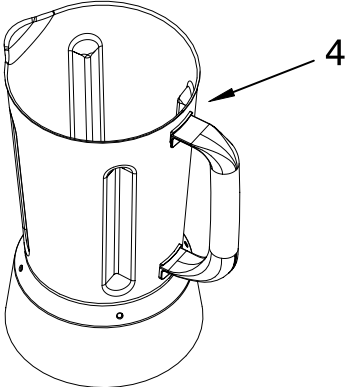

PARTS LIST

for

KitchenAid®

PROLINE CHEF'S BLENDER

3-SPEED HOUSEHOLD/PLASTIC JAR

MODELS:

KPCB348PPM0 (Pearl Metallic)
4KPCB348PPM0 (Pearl Metallic)

FOR CUSTOMER SATISFACTION ALWAYS USE
FACTORY SPECIFICATION PARTS

JAR ASSEMBLY PARTS

For Models: KPCB348P__0, 4KPCB348P__0

Illus. No.	Part No.	DESCRIPTION
1		Literature Parts
	8204582	Use & Care Guide
	8204582	U.S.
	8212224	Canada
	8211672	Repair Parts List
2	8212228	Cap, Ingredient
3	8211478	Lid Assembly
4	8212227	Jar, Plastic (Incl Blade Asm)
5	8212280	Blade Assembly

FOR ORDERING INFORMATION REFER TO PARTS PRICE LIST

MOTOR AND HOUSING PARTS

For Models: KPCB348P__0, 4KPCB348P__0

Illus. No.	Part No.	DESCRIPTION
1	4176868	Coupler, Lower
2	4176869	Housing
3	4176870	Cord, Power
6	4176873	Seal, Motor
7	4176874	Motor
8	4176875	Screw, 10 x 16
9	4176876	Base
10	4176877	Screw, 10 x 16
11	4176878	Screw, 8 x 3/8
12	4176879	Foot, Pedestal
13	4176880	Cover, Base
16	8211663	Sensor, Hall Effect

FOR ORDERING INFORMATION REFER TO PARTS PRICE LIST

ESCUTCHEON AND CONTROL PARTS

For Models: KPCB348P__0, 4KPCB348P__0

Illus. No.	Part No.	DESCRIPTION
1	4176866	Seal, Nameplate
2	4176867	Nut, Washer
3	4176865	Nameplate
4	4176884	Control PCB Asm 3-Speed
5	4176864	Switch, Mount
8	4176861	Seal, Escutcheon
9	4176860	Escutcheon
10	4176859	Switch, On/Off
11	4176858	Bezel, Switch
12	4176883	Mount, Main PCB
13	4176882	Main PCB
14	4176897	Nut, Plastic
15	4176881	Screw, Plastic
16	4176875	Screw, PCB Mount
17	4176877	Screw 10 x 16
18	4176871	EMC Mount
19	4176872	EMC-PC Board