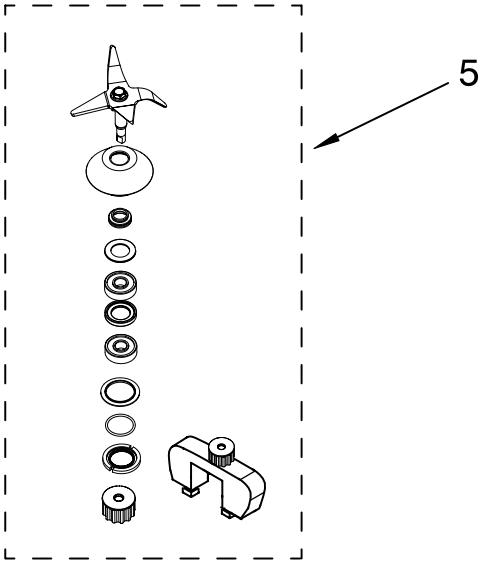

PARTS LIST

for

KitchenAid®

PROLINE CHEF'S BLENDER

3-SPEED HOUSEHOLD/PLASTIC JAR

MODELS:

KPCB348PPM0 (Pearl Metallic)
4KPCB348PPM0 (Pearl Metallic)

FOR CUSTOMER SATISFACTION ALWAYS USE
FACTORY SPECIFICATION PARTS

JAR ASSEMBLY PARTS

For Models: KPCB348P__0, 4KPCB348P__0

Illus. No.	Part No.	DESCRIPTION
1		Literature Parts
	8204582	Use & Care Guide
	8204582	U.S.
	8212224	Canada
	8211672	Repair Parts List
2	8212228	Cap, Ingredient
3	8211478	Lid Assembly
4	8212227	Jar, Plastic (Incl Blade Asm)
5	8212280	Blade Assembly

FOR ORDERING INFORMATION REFER TO PARTS PRICE LIST

MOTOR AND HOUSING PARTS

For Models: KPCB348P__0, 4KPCB348P__0

Illus. No.	Part No.	DESCRIPTION
1	4176868	Coupler, Lower
2	4176869	Housing
3	4176870	Cord, Power
6	4176873	Seal, Motor
7	4176874	Motor
8	4176875	Screw, 10 x 16
9	4176876	Base
10	4176877	Screw, 10 x 16
11	4176878	Screw, 8 x 3/8
12	4176879	Foot, Pedestal
13	4176880	Cover, Base
16	8211663	Sensor, Hall Effect

FOR ORDERING INFORMATION REFER TO PARTS PRICE LIST

ESCUTCHEON AND CONTROL PARTS

For Models: KPCB348P__0, 4KPCB348P__0

Illus. No.	Part No.	DESCRIPTION
1	4176866	Seal, Nameplate
2	4176867	Nut, Washer
3	4176865	Nameplate
4	4176884	Control PCB Asm 3-Speed
5	4176864	Switch, Mount
8	4176861	Seal, Escutcheon
9	4176860	Escutcheon
10	4176859	Switch, On/Off
11	4176858	Bezel, Switch
12	4176883	Mount, Main PCB
13	4176882	Main PCB
14	4176897	Nut, Plastic
15	4176881	Screw, Plastic
16	4176875	Screw, PCB Mount
17	4176877	Screw 10 x 16
18	4176871	EMC Mount
19	4176872	EMC-PC Board