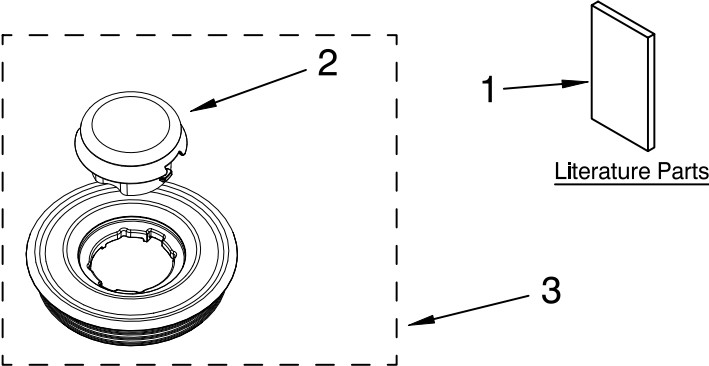

PARTS LIST

for

KitchenAid®

PROLINE CHEF'S BLENDER

3-SPEED HOUSEHOLD/PLASTIC JAR

MODELS:

KPCB348PPM0 (Pearl Metallic)
4KPCB348PPM0 (Pearl Metallic)

FOR CUSTOMER SATISFACTION ALWAYS USE
FACTORY SPECIFICATION PARTS

JAR ASSEMBLY PARTS

For Models: KPCB348P__0, 4KPCB348P__0

Illus. No.	Part No.	DESCRIPTION
1		Literature Parts
	8204582	Use & Care Guide
	8204582	U.S.
	8212224	Canada
	8211672	Repair Parts List
2	8212228	Cap, Ingredient
3	8211478	Lid Assembly
4	8212227	Jar, Plastic (Incl Blade Asm)
5	8212280	Blade Assembly

FOR ORDERING INFORMATION REFER TO PARTS PRICE LIST

MOTOR AND HOUSING PARTS

For Models: KPCB348P__0, 4KPCB348P__0

Illus. No.	Part No.	DESCRIPTION
1	4176868	Coupler, Lower
2	4176869	Housing
3	4176870	Cord, Power
6	4176873	Seal, Motor
7	4176874	Motor
8	4176875	Screw, 10 x 16
9	4176876	Base
10	4176877	Screw, 10 x 16
11	4176878	Screw, 8 x 3/8
12	4176879	Foot, Pedestal
13	4176880	Cover, Base
16	8211663	Sensor, Hall Effect