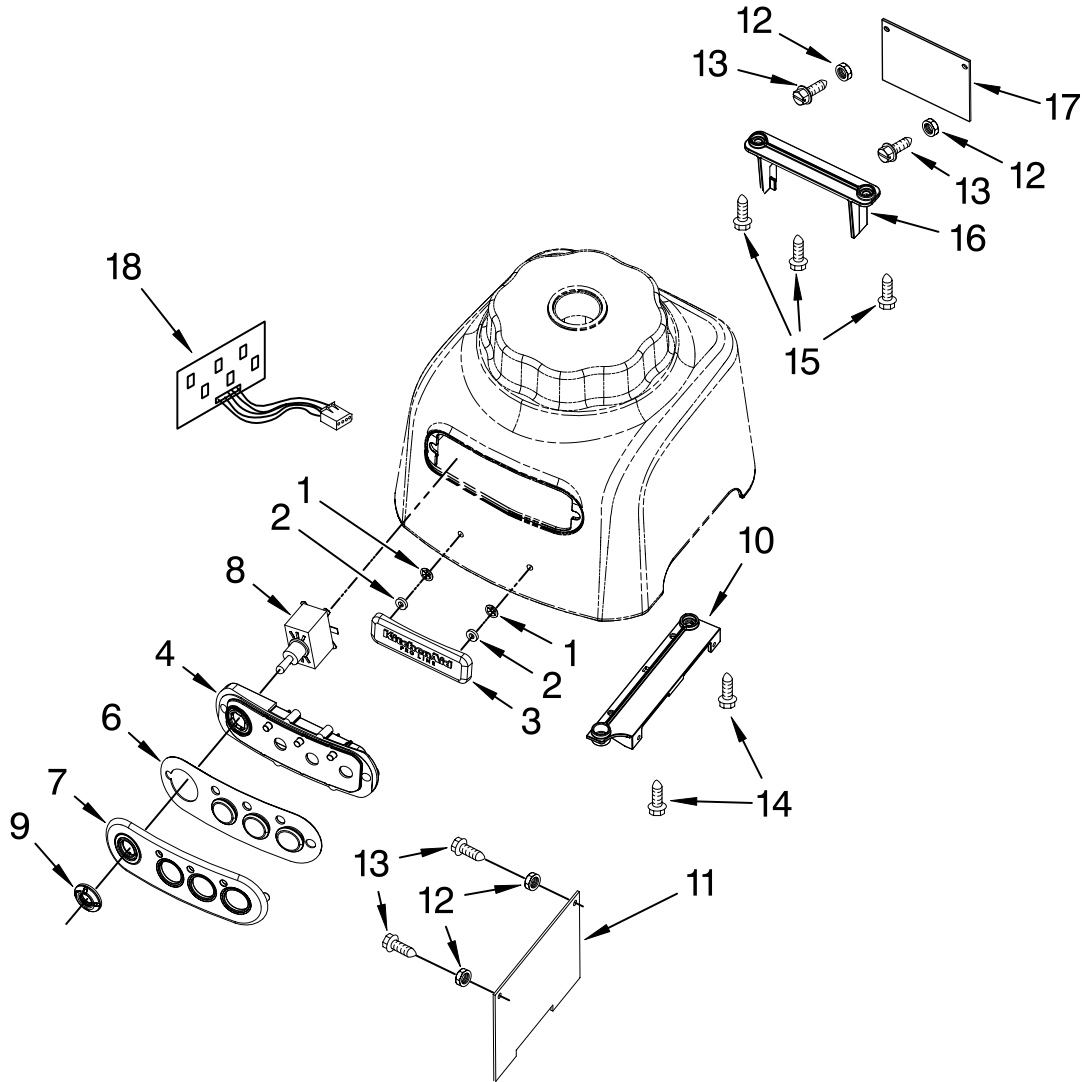

JAR ASSEMBLY PARTS

For Models: KPCB348P__1, 4KPCB348P__1

Illus. No.	Part No.	DESCRIPTION
1		Literature Parts Use & Care Guide
	8204582	U.S.
	8212224	Canada
	8212134	Repair Parts List
2	8212228	Cap, Ingredient
3	8211478	Lid Assembly
4	8212227	Jar, Plastic (Incl. Blade Assy)
5	8212280	Blade Assembly

FOR ORDERING INFORMATION REFER TO PARTS PRICE LIST

MOTOR AND HOUSING PARTS

For Models: KPCB348P__1, 4KPCB348P__1

Illus. No.	Part No.	DESCRIPTION
------------	----------	-------------

1	4176868	Coupler, Lower
2	4176869	Housing
	8212232	Pearl Metallic
	W10193428	Nickel Pearl
		Onyx Black
3	4176870	Cord, Power
4	4176873	Seal, Motor
5	4176874	Motor
6	4176875	Screw
7	4176876	Base
8	4176877	Screw
9	4176878	Screw
10	4176879	Foot, Pedestal
11	4176880	Cover, Base
12	8211663	Sensor, Hall Effect

FOR ORDERING INFORMATION REFER TO PARTS PRICE LIST

ESCUTCHEON AND CONTROL PARTS

For Models: KPCB348P__1, 4KPCB348P__1

Illus. No.	Part No.	DESCRIPTION
1	4176866	Seal, Nameplate
2	4176867	Nut, Washer
3	4176865	Nameplate
4	4176864	Switch, Mount
6	4176861	Seal, Escutcheon 3-Speed
7	4176860	Escutcheon
8	4176859	Switch, On/Off
9	4176858	Bezel, Switch
10	4176883	Mount, Main PCB
11	4176882	Main PCB, 3-speed
12	4176897	Nut, Plastic
13	4176881	Screw, Plastic
14	4176875	Screw, PCB Mount
15	4176877	Screw
16	4176871	EMC Mount
17	4176872	EMC-PC Board
18	4176884	Control, PCB Assy 3-Speed