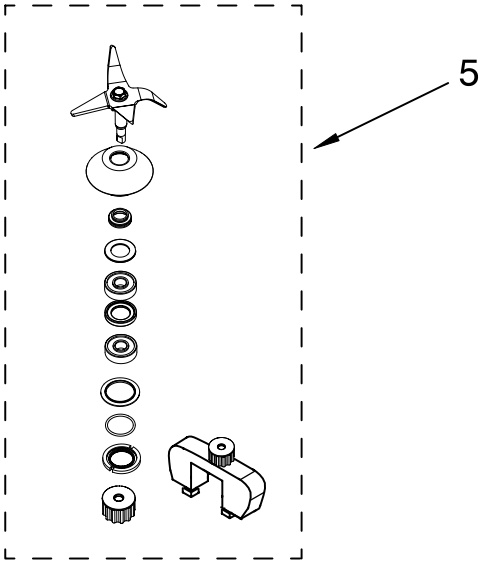

PARTS LIST

for

KitchenAid®

PROLINE CHEF'S BLENDER

3-SPEED HOUSEHOLD/PLASTIC JAR

MODELS:

KPCB348PPM1 (Pearl Metallic)
KPCB348PNP1 (Nickel Pearl)
KPCB348POB1 (Onyx Black)
4KPCB348PPM1 (Pearl Metallic)

FOR CUSTOMER SATISFACTION ALWAYS USE
FACTORY SPECIFICATION PARTS

JAR ASSEMBLY PARTS

For Models: KPCB348P__1, 4KPCB348P__1

Illus. No.	Part No.	DESCRIPTION
1		Literature Parts Use & Care Guide
	8204582	U.S.
	8212224	Canada
	8212134	Repair Parts List
2	8212228	Cap, Ingredient
3	8211478	Lid Assembly
4	8212227	Jar, Plastic (Incl. Blade Assy)
5	8212280	Blade Assembly

FOR ORDERING INFORMATION REFER TO PARTS PRICE LIST

MOTOR AND HOUSING PARTS

For Models: KPCB348P__1, 4KPCB348P__1

Illus. No.	Part No.	DESCRIPTION
------------	----------	-------------

1	4176868	Coupler, Lower
2	4176869	Housing
	8212232	Pearl Metallic
	W10193428	Nickel Pearl
		Onyx Black
3	4176870	Cord, Power
4	4176873	Seal, Motor
5	4176874	Motor
6	4176875	Screw
7	4176876	Base
8	4176877	Screw
9	4176878	Screw
10	4176879	Foot, Pedestal
11	4176880	Cover, Base
12	8211663	Sensor, Hall Effect

FOR ORDERING INFORMATION REFER TO PARTS PRICE LIST

ESCUTCHEON AND CONTROL PARTS

For Models: KPCB348P__1, 4KPCB348P__1

Illus. No.	Part No.	DESCRIPTION
1	4176866	Seal, Nameplate
2	4176867	Nut, Washer
3	4176865	Nameplate
4	4176864	Switch, Mount
6	4176861	Seal, Escutcheon 3-Speed
7	4176860	Escutcheon
8	4176859	Switch, On/Off
9	4176858	Bezel, Switch
10	4176883	Mount, Main PCB
11	4176882	Main PCB, 3-speed
12	4176897	Nut, Plastic
13	4176881	Screw, Plastic
14	4176875	Screw, PCB Mount
15	4176877	Screw
16	4176871	EMC Mount
17	4176872	EMC-PC Board
18	4176884	Control, PCB Assy 3-Speed