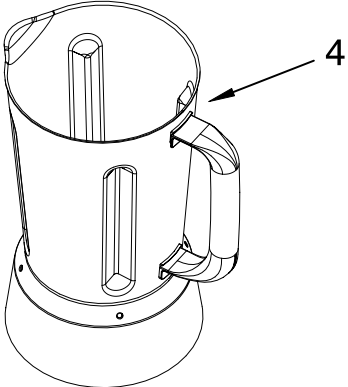

PARTS LIST

for

KitchenAid®

PROLINE CHEF'S BLENDER

3-SPEED HOUSEHOLD/PLASTIC JAR

MODELS:

KPCB348PPM1 (Pearl Metallic)
KPCB348PNP1 (Nickel Pearl)
KPCB348POB1 (Onyx Black)
4KPCB348PPM1 (Pearl Metallic)

FOR CUSTOMER SATISFACTION ALWAYS USE
FACTORY SPECIFICATION PARTS

JAR ASSEMBLY PARTS

For Models: KPCB348P__1, 4KPCB348P__1

Illus. No.	Part No.	DESCRIPTION
1		Literature Parts Use & Care Guide
	8204582	U.S.
	8212224	Canada
	8212134	Repair Parts List
2	8212228	Cap, Ingredient
3	8211478	Lid Assembly
4	8212227	Jar, Plastic (Incl. Blade Assy)
5	8212280	Blade Assembly

FOR ORDERING INFORMATION REFER TO PARTS PRICE LIST

MOTOR AND HOUSING PARTS

For Models: KPCB348P__1, 4KPCB348P__1

Illus. No.	Part No.	DESCRIPTION
------------	----------	-------------

1	4176868	Coupler, Lower
2	4176869	Housing
	8212232	Pearl Metallic
	W10193428	Nickel Pearl
		Onyx Black
3	4176870	Cord, Power
4	4176873	Seal, Motor
5	4176874	Motor
6	4176875	Screw
7	4176876	Base
8	4176877	Screw
9	4176878	Screw
10	4176879	Foot, Pedestal
11	4176880	Cover, Base
12	8211663	Sensor, Hall Effect

FOR ORDERING INFORMATION REFER TO PARTS PRICE LIST

ESCUTCHEON AND CONTROL PARTS

For Models: KPCB348P__1, 4KPCB348P__1

Illus. No.	Part No.	DESCRIPTION
1	4176866	Seal, Nameplate
2	4176867	Nut, Washer
3	4176865	Nameplate
4	4176864	Switch, Mount
6	4176861	Seal, Escutcheon 3-Speed
7	4176860	Escutcheon
8	4176859	Switch, On/Off
9	4176858	Bezel, Switch
10	4176883	Mount, Main PCB
11	4176882	Main PCB, 3-speed
12	4176897	Nut, Plastic
13	4176881	Screw, Plastic
14	4176875	Screw, PCB Mount
15	4176877	Screw
16	4176871	EMC Mount
17	4176872	EMC-PC Board
18	4176884	Control, PCB Assy 3-Speed