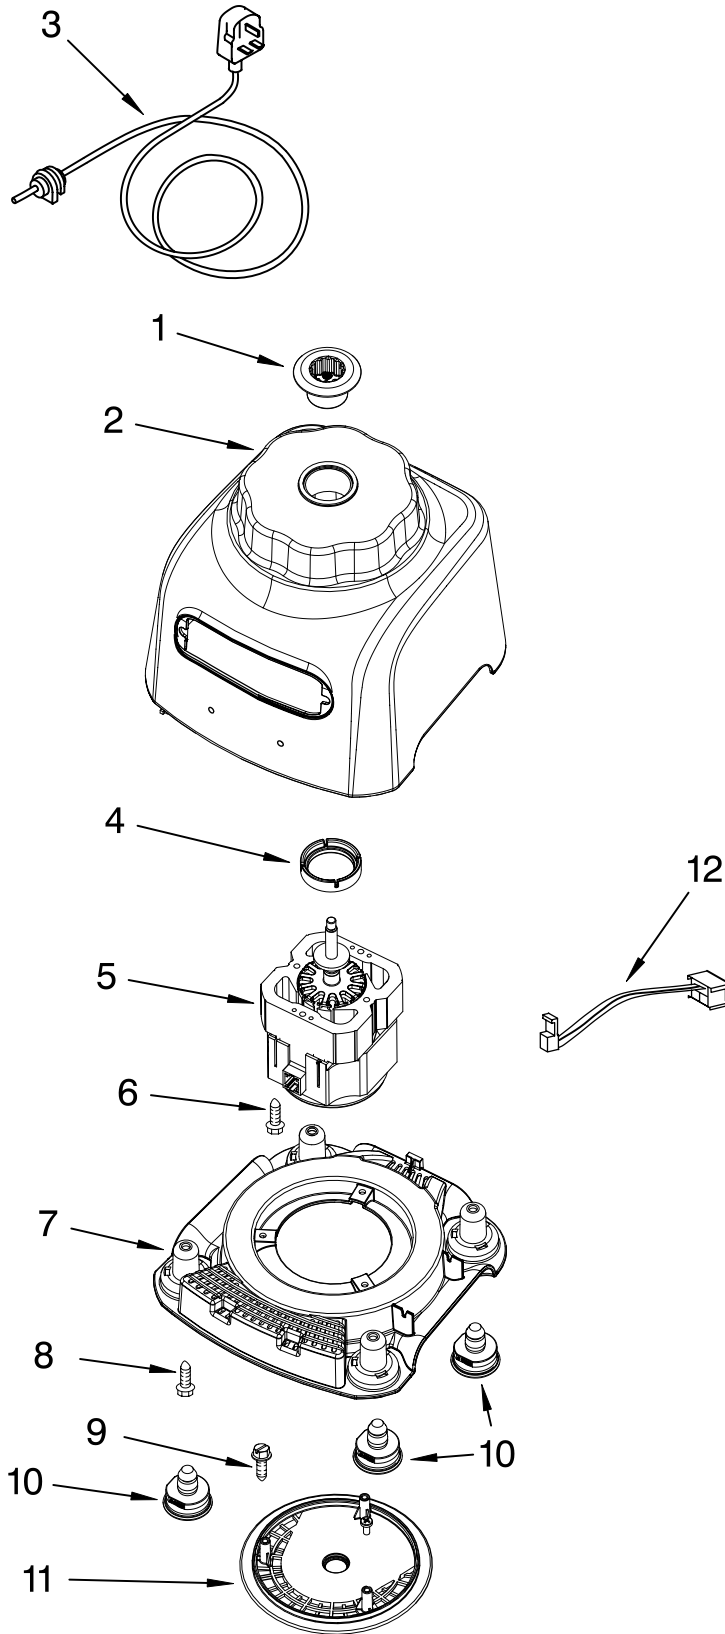

PARTS LIST

for

KitchenAid®

PROLINE CHEF'S BLENDER

3-SPEED HOUSEHOLD/PLASTIC JAR

MODELS:

KPCB348PPM1 (Pearl Metallic)
KPCB348PNP1 (Nickel Pearl)
KPCB348POB1 (Onyx Black)
4KPCB348PPM1 (Pearl Metallic)

FOR CUSTOMER SATISFACTION ALWAYS USE
FACTORY SPECIFICATION PARTS

JAR ASSEMBLY PARTS

For Models: KPCB348P__1, 4KPCB348P__1

Illus. No.	Part No.	DESCRIPTION
1		Literature Parts Use & Care Guide
	8204582	U.S.
	8212224	Canada
	8212134	Repair Parts List
2	8212228	Cap, Ingredient
3	8211478	Lid Assembly
4	8212227	Jar, Plastic (Incl. Blade Assy)
5	8212280	Blade Assembly

FOR ORDERING INFORMATION REFER TO PARTS PRICE LIST

MOTOR AND HOUSING PARTS

For Models: KPCB348P__1, 4KPCB348P__1

Illus. No.	Part No.	DESCRIPTION
------------	----------	-------------

1	4176868	Coupler, Lower
2	4176869	Housing
	8212232	Pearl Metallic
	W10193428	Nickel Pearl
		Onyx Black
3	4176870	Cord, Power
4	4176873	Seal, Motor
5	4176874	Motor
6	4176875	Screw
7	4176876	Base
8	4176877	Screw
9	4176878	Screw
10	4176879	Foot, Pedestal
11	4176880	Cover, Base
12	8211663	Sensor, Hall Effect

FOR ORDERING INFORMATION REFER TO PARTS PRICE LIST

ESCUTCHEON AND CONTROL PARTS

For Models: KPCB348P__1, 4KPCB348P__1

Illus. No.	Part No.	DESCRIPTION
1	4176866	Seal, Nameplate
2	4176867	Nut, Washer
3	4176865	Nameplate
4	4176864	Switch, Mount
6	4176861	Seal, Escutcheon 3-Speed
7	4176860	Escutcheon
8	4176859	Switch, On/Off
9	4176858	Bezel, Switch
10	4176883	Mount, Main PCB
11	4176882	Main PCB, 3-speed
12	4176897	Nut, Plastic
13	4176881	Screw, Plastic
14	4176875	Screw, PCB Mount
15	4176877	Screw
16	4176871	EMC Mount
17	4176872	EMC-PC Board
18	4176884	Control, PCB Assy 3-Speed