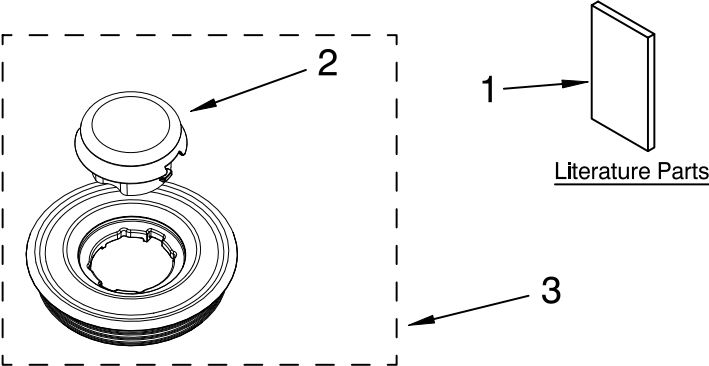

PARTS LIST

for

KitchenAid®

PROLINE CHEF'S BLENDER

3-SPEED HOUSEHOLD/PLASTIC JAR

MODELS:

KPCB348PPM1 (Pearl Metallic)
KPCB348PNP1 (Nickel Pearl)
KPCB348POB1 (Onyx Black)
4KPCB348PPM1 (Pearl Metallic)

FOR CUSTOMER SATISFACTION ALWAYS USE
FACTORY SPECIFICATION PARTS

JAR ASSEMBLY PARTS

For Models: KPCB348P__1, 4KPCB348P__1

Illus. No.	Part No.	DESCRIPTION
1		Literature Parts Use & Care Guide
	8204582	U.S.
	8212224	Canada
	8212134	Repair Parts List
2	8212228	Cap, Ingredient
3	8211478	Lid Assembly
4	8212227	Jar, Plastic (Incl. Blade Assy)
5	8212280	Blade Assembly

FOR ORDERING INFORMATION REFER TO PARTS PRICE LIST

MOTOR AND HOUSING PARTS

For Models: KPCB348P__1, 4KPCB348P__1

Illus. No.	Part No.	DESCRIPTION
------------	----------	-------------

1	4176868	Coupler, Lower
2	4176869	Housing
	8212232	Pearl Metallic
	W10193428	Nickel Pearl
		Onyx Black
3	4176870	Cord, Power
4	4176873	Seal, Motor
5	4176874	Motor
6	4176875	Screw
7	4176876	Base
8	4176877	Screw
9	4176878	Screw
10	4176879	Foot, Pedestal
11	4176880	Cover, Base
12	8211663	Sensor, Hall Effect

FOR ORDERING INFORMATION REFER TO PARTS PRICE LIST

ESCUTCHEON AND CONTROL PARTS

For Models: KPCB348P__1, 4KPCB348P__1

Illus. No.	Part No.	DESCRIPTION
1	4176866	Seal, Nameplate
2	4176867	Nut, Washer
3	4176865	Nameplate
4	4176864	Switch, Mount
6	4176861	Seal, Escutcheon 3-Speed
7	4176860	Escutcheon
8	4176859	Switch, On/Off
9	4176858	Bezel, Switch
10	4176883	Mount, Main PCB
11	4176882	Main PCB, 3-speed
12	4176897	Nut, Plastic
13	4176881	Screw, Plastic
14	4176875	Screw, PCB Mount
15	4176877	Screw
16	4176871	EMC Mount
17	4176872	EMC-PC Board
18	4176884	Control, PCB Assy 3-Speed