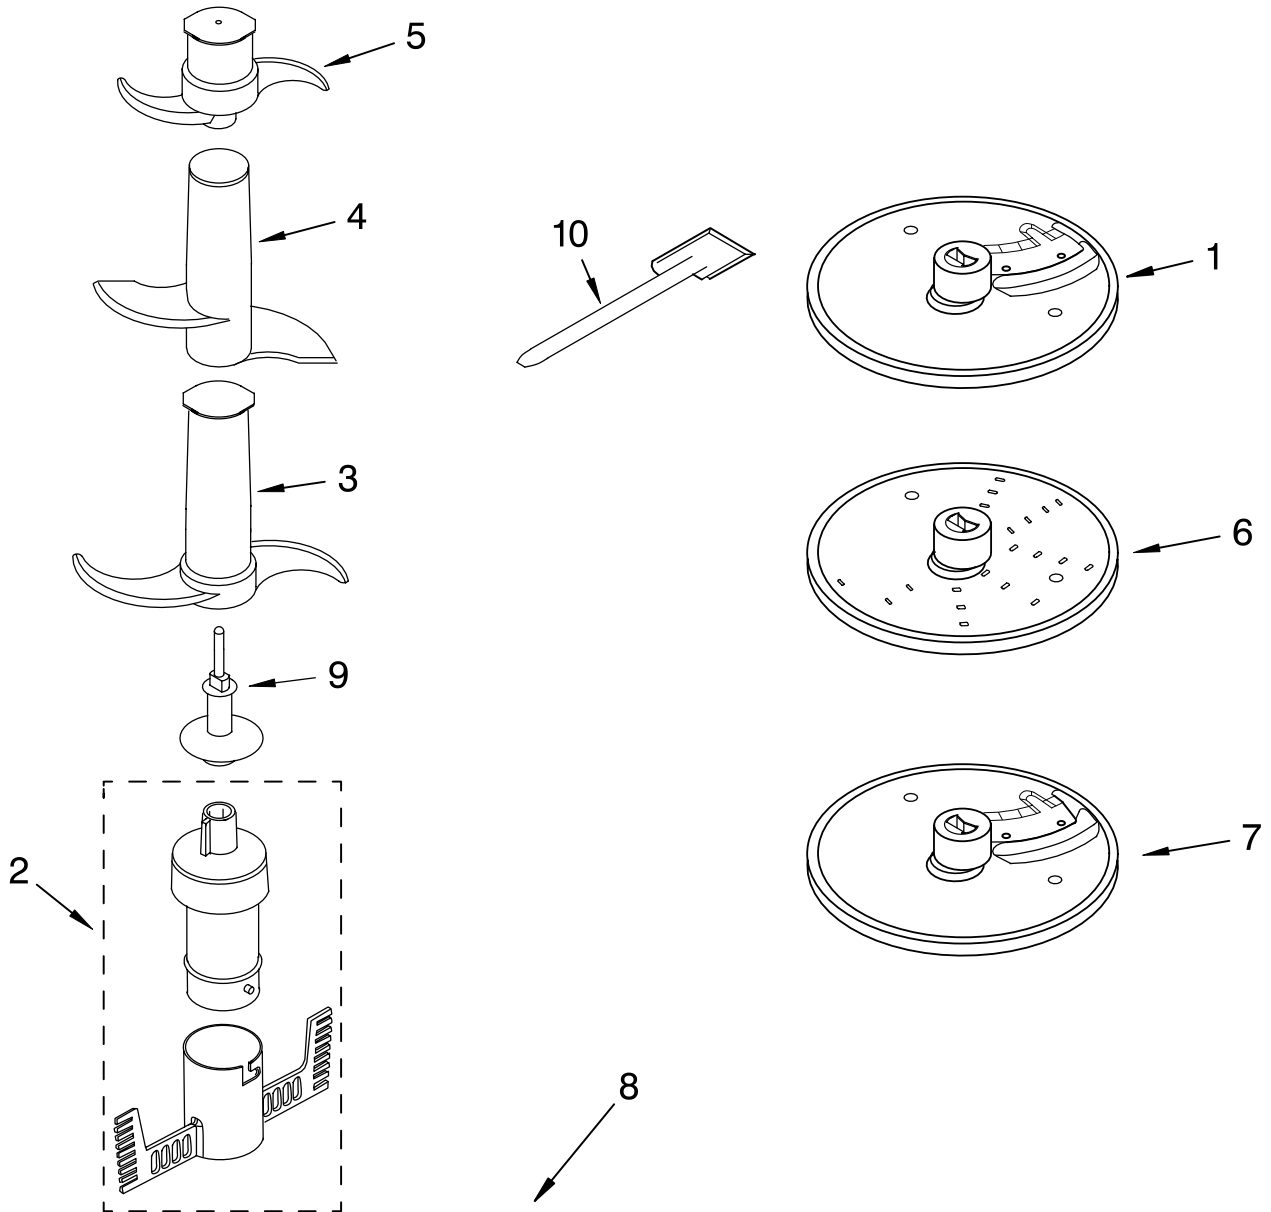

BOWL ASSEMBLY PARTS

For Model: KPFP850__0, 4KPFP850__0

Illus. No.	Part No.	DESCRIPTION
1		Literature Parts
	8204593	Guide, Use & Care
	8211698	Repair Parts List
2	8211547	Insert, Pusher
3	8211548	Pusher
4	8211550	Cover, Bowl Asm
5	8211689	Bowl, Mini
6	8211690	Bowl, Chefs
7	8211697	Bowl, Work 16 Cup

FOR ORDERING INFORMATION REFER TO PARTS PRICE LIST

MOTOR AND HOUSING PARTS TOP VIEW

For Model: KPFP850__0, 4KPFP850__0

Illus. No.	Part No.	DESCRIPTION
1	8211600	Screw
2	8211584	Sleeve, Motor Shaft
3	8211585	Cover, Screw
4	8211586	Screw
5	8211587	Housing, Motor Pearl Metallic
	W10193429	Onyx Black
6	8211588	Nut, Self-Locking
7	8211589	Guard, Vent
8	8211590	Vent
9	8211591	Motor And Bracket
10	8211592	Grommet, Motor
11	8211593	Base, Housing
12	8211594	Foot, Pedestal
13	8211595	Bezel, Control
14	8211596	Lens, Power Indicator
15	8211597	Overlay
16	8211598	Nameplate
17	8211599	Clamp, Cable
18	8212390	Cord, Power

FOR ORDERING INFORMATION REFER TO PARTS PRICE LIST

MOTOR AND HOUSING PARTS BOTTOM VIEW

For Model: KPFP850__0, 4KPFP850__0

Illus. No.	Part No.	DESCRIPTION
1	8211601	Clamp, Cable
2	8211738	Lamp, Neon
4	8211604	Screw
5	8211605	Terminal Block
6	8211606	Shield
7	8211607	Clip, Capacitor
8	8211608	Capacitor
9	8211609	Screw
10	8211610	Clamp, Cable
11	8211612	Seal, Shaft
13	8211717	Screw
14	8211718	Relay & Switch Panel Assembly
15	8211719	Screw
16	8211720	Screw
17	8211721	Insulation, Housing Upper
18	8211722	Lever, Switch
19	8211723	Switch, Micro
20	8211724	Spring, Torson
21	8211725	Insulation, Housing Lower

FOR ORDERING INFORMATION REFER TO PARTS PRICE LIST

ATTACHMENT PARTS AND ACCESSORIES

For Model: KPFP850__0, 4KPFP850__0

Illus. No.	Part No.	DESCRIPTION
1	8211549	Slicing Disc 2MM
2	8211553	Egg Whisk Assembly
3	8211555	Multipurpose Blade
4	8211556	Dough Blade Assembly
5	8211557	Mini Blade
6	8211558	Shredding Disc 4MM
7	8211559	Slicing Disc 4MM
8	8211554	Storage Box, Accessory
9	8211759	Stem, Disc
10	8211760	Spatula