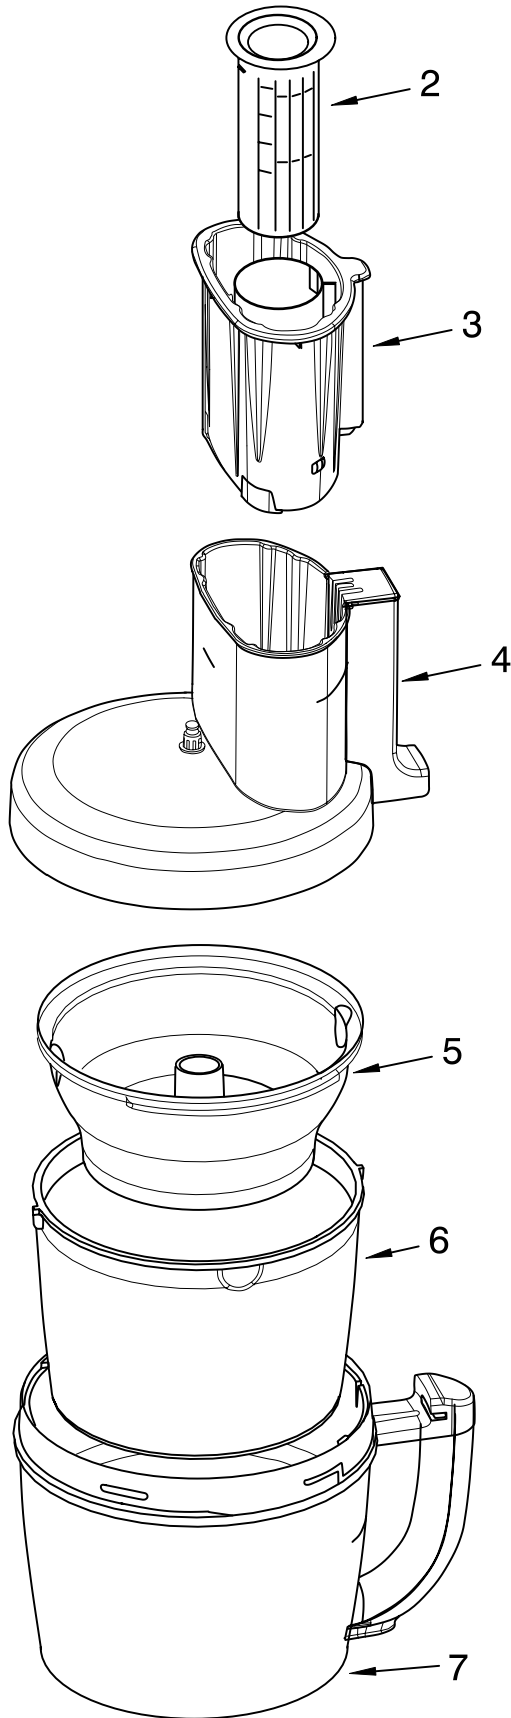

PARTS LIST

for

KitchenAid®

PROLINE FOOD PROCESSOR 16-CUP

MODELS:

**KPFP850PM0 (Pearl Metallic)
KPFP850OB0 (Onyx Black)
4KPFP850PM0 (Pearl Metallic)**

**FOR CUSTOMER SATISFACTION ALWAYS USE
FACTORY SPECIFICATION PARTS**

BOWL ASSEMBLY PARTS

For Model: KPFP850__0, 4KPFP850__0

Illus. No.	Part No.	DESCRIPTION
1		Literature Parts
	8204593	Guide, Use & Care
	8211698	Repair Parts List
2	8211547	Insert, Pusher
3	8211548	Pusher
4	8211550	Cover, Bowl Asm
5	8211689	Bowl, Mini
6	8211690	Bowl, Chefs
7	8211697	Bowl, Work 16 Cup

FOR ORDERING INFORMATION REFER TO PARTS PRICE LIST

MOTOR AND HOUSING PARTS TOP VIEW

For Model: KPFP850__0, 4KPFP850__0

Illus. No.	Part No.	DESCRIPTION
1	8211600	Screw
2	8211584	Sleeve, Motor Shaft
3	8211585	Cover, Screw
4	8211586	Screw
5	8211587	Housing, Motor Pearl Metallic
	W10193429	Onyx Black
6	8211588	Nut, Self-Locking
7	8211589	Guard, Vent
8	8211590	Vent
9	8211591	Motor And Bracket
10	8211592	Grommet, Motor
11	8211593	Base, Housing
12	8211594	Foot, Pedestal
13	8211595	Bezel, Control
14	8211596	Lens, Power Indicator
15	8211597	Overlay
16	8211598	Nameplate
17	8211599	Clamp, Cable
18	8212390	Cord, Power

FOR ORDERING INFORMATION REFER TO PARTS PRICE LIST

MOTOR AND HOUSING PARTS BOTTOM VIEW

For Model: KPFP850__0, 4KPFP850__0

Illus. No.	Part No.	DESCRIPTION
1	8211601	Clamp, Cable
2	8211738	Lamp, Neon
4	8211604	Screw
5	8211605	Terminal Block
6	8211606	Shield
7	8211607	Clip, Capacitor
8	8211608	Capacitor
9	8211609	Screw
10	8211610	Clamp, Cable
11	8211612	Seal, Shaft
13	8211717	Screw
14	8211718	Relay & Switch Panel Assembly
15	8211719	Screw
16	8211720	Screw
17	8211721	Insulation, Housing Upper
18	8211722	Lever, Switch
19	8211723	Switch, Micro
20	8211724	Spring, Torson
21	8211725	Insulation, Housing Lower