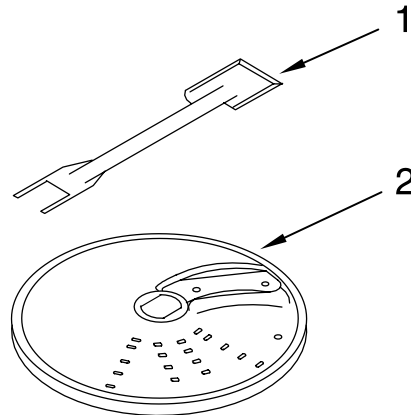

MOTOR AND HOUSING PARTS

FOR MODELS: KFP715_0

FOR ORDERING INFORMATION REFER TO PARTS PRICE LIST

MOTOR AND HOUSING PARTS

FOR MODELS: KFP715__0

Illus. No.	Part No.	DESCRIPTION
1		Literature Parts
	8212299	Use & Care Guide
		Trilingual
	W10139214	Repair Parts List
2	8211816	Sleeve, Motor Shaft
3	8211817	Seal, Oil
4		Housing, Motor
	8211805	White
	8211807	Empire Red
	8211809	Onyx Black
	8212297	Blue Willow
5	8211610	Clamp, Cable
6	8211871	Screw, Clamp
7	8212318	Motor
8	8212319	Grommet, Motor
9		Base, Housing
	8211801	White
	8211802	Empire Red
	8211804	Onyx Black
	8212296	Blue Willow
10		Cover, Screw
	8212298	White
	8212311	Empire Red
	8212313	Onyx Black
	8212310	Blue Willow
11	8211811	Screw, Motor Locking
12	8211878	Cover, Switch
13	8211884	Bezel, Switch Panel
14	8211887	Seal, Switch Panel
15	8211870	Screw, Torx
16	8211812	Screw, Switch Panel
17	8211876	Nameplate
18	8211608	Capacitor
19	8211879	Relay & Switch Assembly
20	8211772	Foot, Black
21		Cord, Power
	8211885	Black
	8211886	White

FOR ORDERING INFORMATION REFER TO PARTS PRICE LIST

ATTACHMENT PARTS

FOR MODELS: KFP715_0

Illus. No.	Part No.	DESCRIPTION
1	8211760	Spatula
2	8211897	Disc, Slicing 2mm & Grating 4mm
3		Pusher, Food
	8211892	White
	8211893	Empire Red
	8211894	Onyx Black
	8212315	Blue Willow
4	8211891	Cover, Work Bowl
5	8211903	Blade, Multi
6		Bowl, Work
	8211906	White
	8211907	Empire Red
	8211908	Onyx Black
	8212314	Blue Willow
7	8211900	Adapter, Shaft & Disc