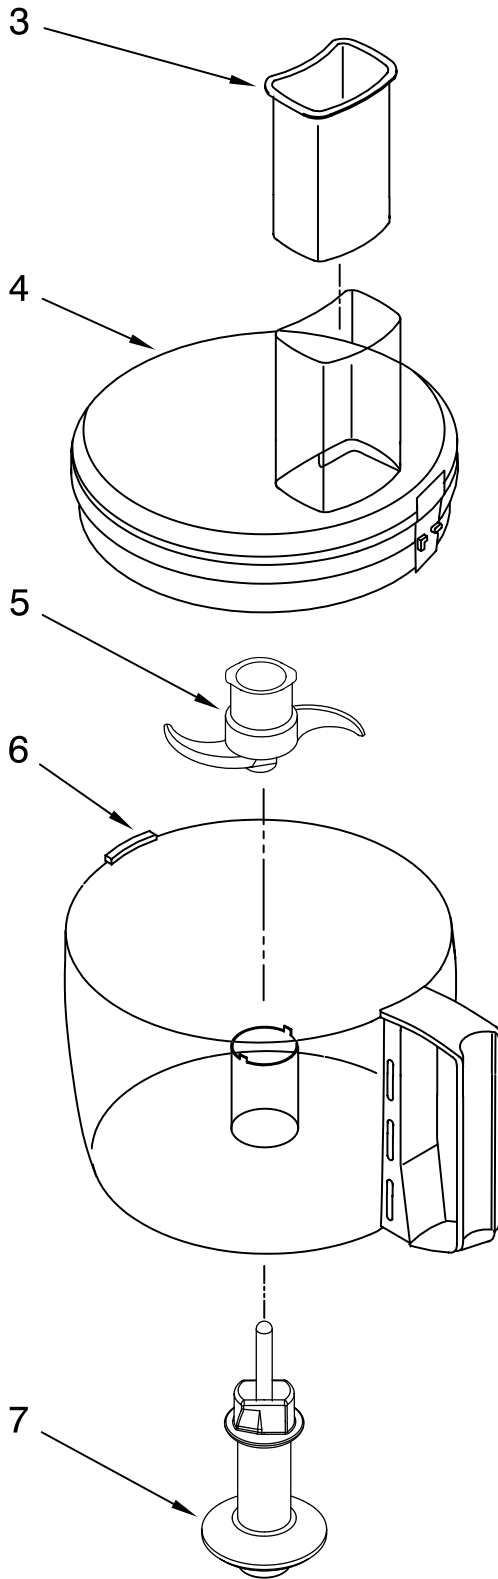

PARTS LIST

for

KitchenAid®

7-CUP FOOD PROCESSOR

MODELS:

KFP715WH0 (White)
KFP715ER0 (Empire Red)
KFP715OB0 (Onyx Black)
KFP715BW0 (Blue Willow)

FOR CUSTOMER SATISFACTION ALWAYS USE
FACTORY SPECIFICATION PARTS

MOTOR AND HOUSING PARTS

FOR MODELS: KFP715_0

FOR ORDERING INFORMATION REFER TO PARTS PRICE LIST

MOTOR AND HOUSING PARTS

FOR MODELS: KFP715__0

Illus. No.	Part No.	DESCRIPTION
1		Literature Parts
	8212299	Use & Care Guide
		Trilingual
	W10139214	Repair Parts List
2	8211816	Sleeve, Motor Shaft
3	8211817	Seal, Oil
4		Housing, Motor
	8211805	White
	8211807	Empire Red
	8211809	Onyx Black
	8212297	Blue Willow
5	8211610	Clamp, Cable
6	8211871	Screw, Clamp
7	8212318	Motor
8	8212319	Grommet, Motor
9		Base, Housing
	8211801	White
	8211802	Empire Red
	8211804	Onyx Black
	8212296	Blue Willow
10		Cover, Screw
	8212298	White
	8212311	Empire Red
	8212313	Onyx Black
	8212310	Blue Willow
11	8211811	Screw, Motor Locking
12	8211878	Cover, Switch
13	8211884	Bezel, Switch Panel
14	8211887	Seal, Switch Panel
15	8211870	Screw, Torx
16	8211812	Screw, Switch Panel
17	8211876	Nameplate
18	8211608	Capacitor
19	8211879	Relay & Switch Assembly
20	8211772	Foot, Black
21		Cord, Power
	8211885	Black
	8211886	White

FOR ORDERING INFORMATION REFER TO PARTS PRICE LIST

ATTACHMENT PARTS

FOR MODELS: KFP715_0

Illus. No.	Part No.	DESCRIPTION
1	8211760	Spatula
2	8211897	Disc, Slicing 2mm & Grating 4mm
3		Pusher, Food
	8211892	White
	8211893	Empire Red
	8211894	Onyx Black
	8212315	Blue Willow
4	8211891	Cover, Work Bowl
5	8211903	Blade, Multi
6		Bowl, Work
	8211906	White
	8211907	Empire Red
	8211908	Onyx Black
	8212314	Blue Willow
7	8211900	Adapter, Shaft & Disc