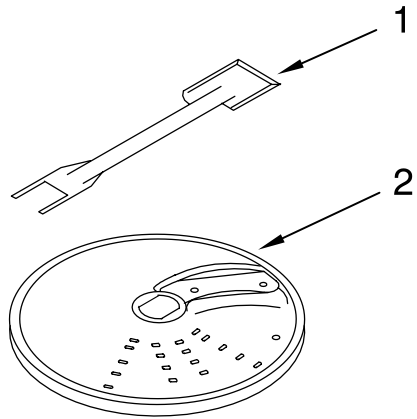

MOTOR AND HOUSING PARTS

FOR MODELS: KFP715__2

Illus. No.	Part No.	DESCRIPTION
1	8212299	Literature Parts Use & Care Guide Trilingual
	W10139214	Repair Parts List
2	8211816	Sleeve, Motor Shaft
3	8211817	Seal, Oil
4		Housing, Motor
	8211805	White
	8211807	Empire Red
	8211809	Onyx Black
	8212297	Blue Willow
5	8211610	Clamp, Cable
6	8211871	Screw, Clamp
7	8212318	Motor
8	8212319	Grommet, Motor
9		Base, Housing
	8211801	White
	8211802	Empire Red
	8211804	Onyx Black
	8212296	Blue Willow
10		Cover, Screw
	8212298	White
	8212311	Empire Red
	8212313	Onyx Black
	8212310	Blue Willow
11	8211811	Screw, Motor Locking
12	8211878	Cover, Switch
13	8211884	Bezel, Switch Panel
14	8211887	Seal, Switch Panel
15	8211870	Screw, Torx
16	8211812	Screw, Switch Panel
17	8211876	Nameplate
18	8211608	Capacitor
19	8211879	Relay & Switch Assembly
20	8211772	Foot, Black
21		Cord, Power
	8211885	Black
	8211886	White

FOR ORDERING INFORMATION REFER TO PARTS PRICE LIST

ATTACHMENT PARTS

FOR MODELS: KFP715__2

Illus. No.	Part No.	DESCRIPTION
1	8211760	Spatula
2	8211897	Disc, Slicing 2mm & Grating 4mm
3		Pusher, Food
	8211892	White
	8211893	Empire Red
	8211894	Onyx Black
	8212315	Blue Willow
4	8211891	Cover, Work Bowl
5	8211903	Blade, Multi
6		Bowl, Work
	8211906	White
	8211907	Empire Red
	8211908	Onyx Black
	8212314	Blue Willow
7	8211900	Adapter, Shaft & Disc