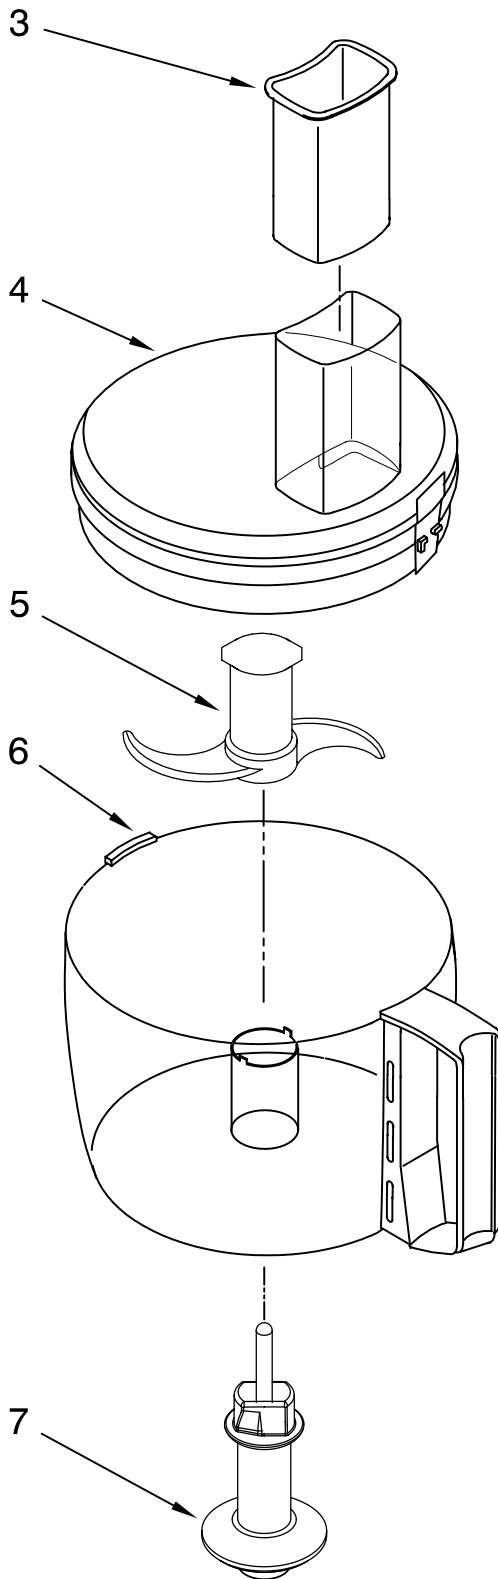

PARTS LIST

for

KitchenAid®

7-CUP FOOD PROCESSOR

MODELS

KFP715WH2 (White)

KFP715ER2 (Empire Red)

KFP715OB2 (Onyx Black)

MOTOR AND HOUSING PARTS

FOR MODELS: KFP715__2

Illus. No.	Part No.	DESCRIPTION
1	8212299	Literature Parts Use & Care Guide Trilingual
	W10139214	Repair Parts List
2	8211816	Sleeve, Motor Shaft
3	8211817	Seal, Oil
4		Housing, Motor
	8211805	White
	8211807	Empire Red
	8211809	Onyx Black
	8212297	Blue Willow
5	8211610	Clamp, Cable
6	8211871	Screw, Clamp
7	8212318	Motor
8	8212319	Grommet, Motor
9		Base, Housing
	8211801	White
	8211802	Empire Red
	8211804	Onyx Black
	8212296	Blue Willow
10		Cover, Screw
	8212298	White
	8212311	Empire Red
	8212313	Onyx Black
	8212310	Blue Willow
11	8211811	Screw, Motor Locking
12	8211878	Cover, Switch
13	8211884	Bezel, Switch Panel
14	8211887	Seal, Switch Panel
15	8211870	Screw, Torx
16	8211812	Screw, Switch Panel
17	8211876	Nameplate
18	8211608	Capacitor
19	8211879	Relay & Switch Assembly
20	8211772	Foot, Black
21		Cord, Power
	8211885	Black
	8211886	White

FOR ORDERING INFORMATION REFER TO PARTS PRICE LIST

ATTACHMENT PARTS

FOR MODELS: KFP715__2

Illus. No.	Part No.	DESCRIPTION
1	8211760	Spatula
2	8211897	Disc, Slicing 2mm & Grating 4mm
3		Pusher, Food
	8211892	White
	8211893	Empire Red
	8211894	Onyx Black
	8212315	Blue Willow
4	8211891	Cover, Work Bowl
5	8211903	Blade, Multi
6		Bowl, Work
	8211906	White
	8211907	Empire Red
	8211908	Onyx Black
	8212314	Blue Willow
7	8211900	Adapter, Shaft & Disc