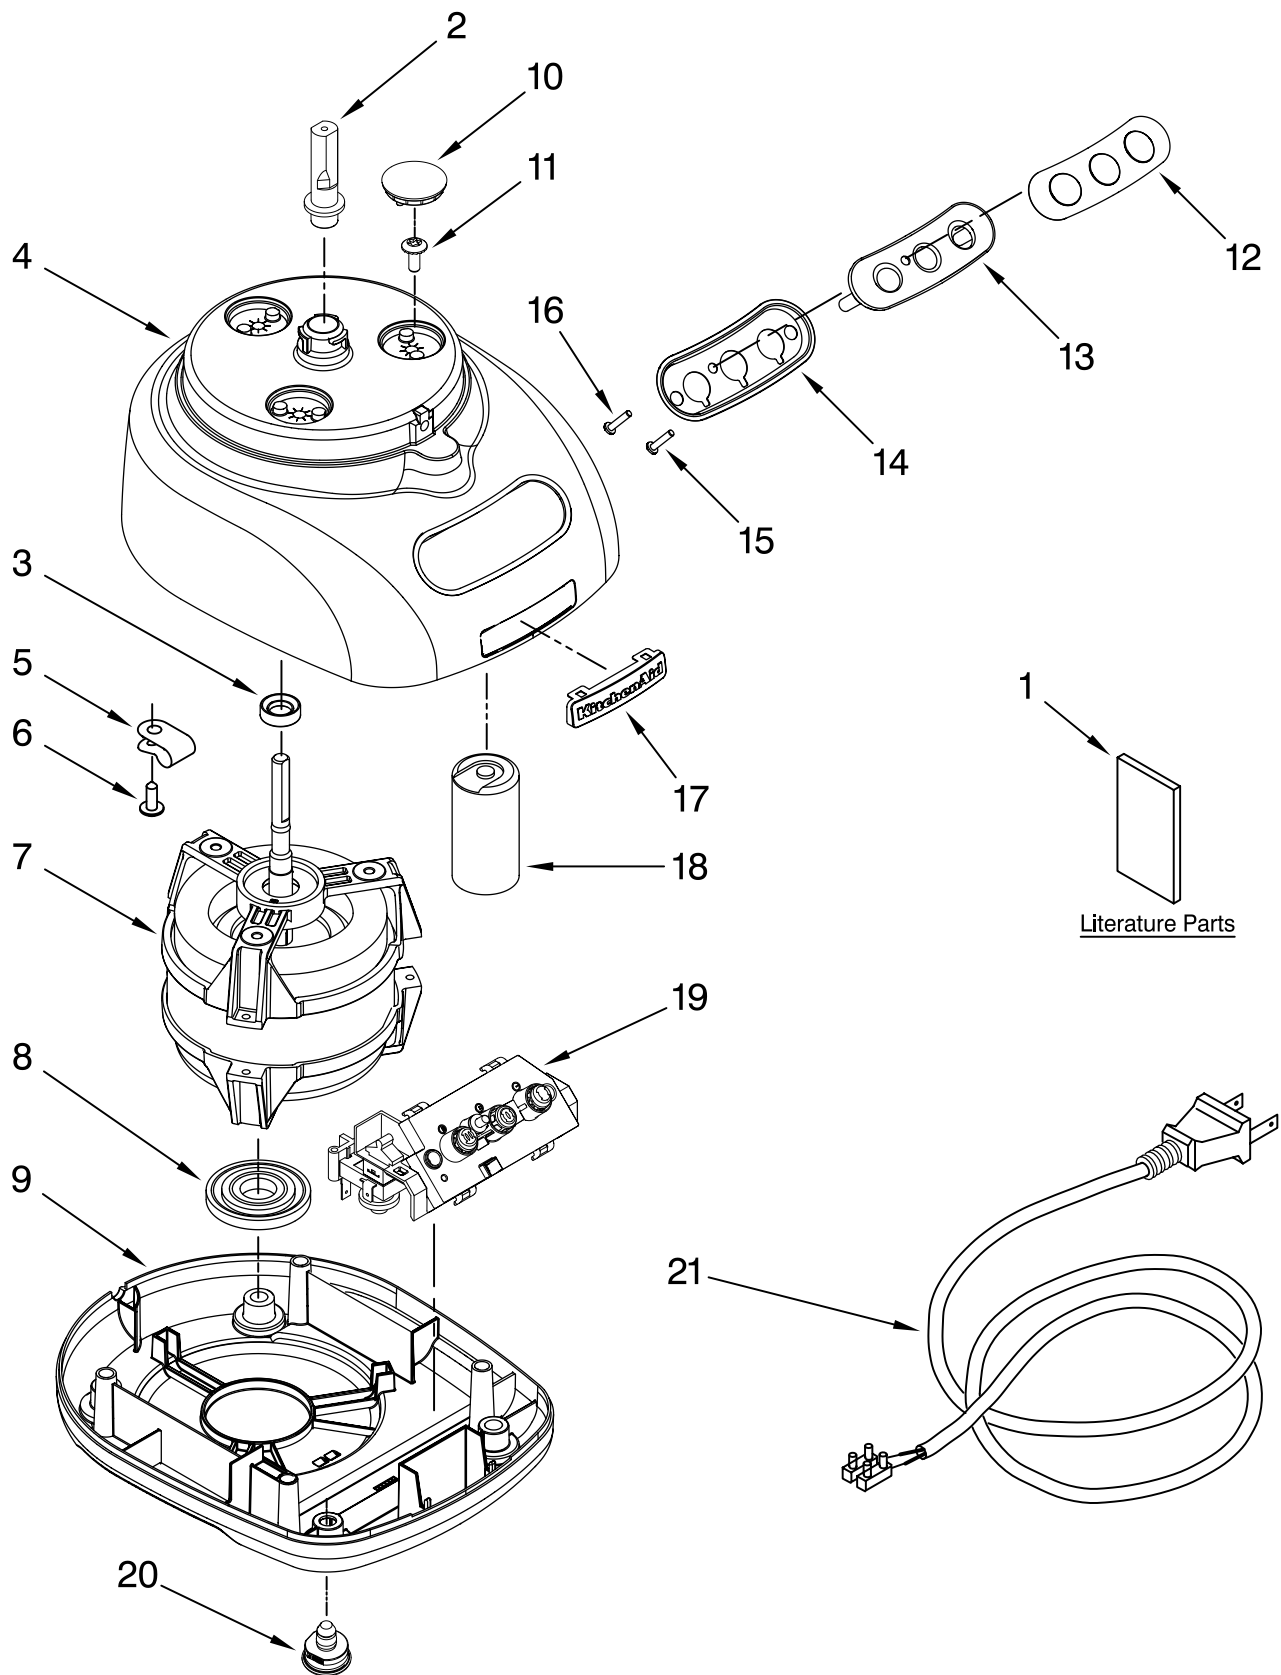

MOTOR AND HOUSING PARTS

FOR MODELS: KFP715_2

FOR ORDERING INFORMATION REFER TO PARTS PRICE LIST

MOTOR AND HOUSING PARTS

FOR MODELS: KFP715__2

Illus. No.	Part No.	DESCRIPTION
1	8212299	Literature Parts Use & Care Guide Trilingual
	W10139214	Repair Parts List
2	8211816	Sleeve, Motor Shaft
3	8211817	Seal, Oil
4		Housing, Motor
	8211805	White
	8211807	Empire Red
	8211809	Onyx Black
	8212297	Blue Willow
5	8211610	Clamp, Cable
6	8211871	Screw, Clamp
7	8212318	Motor
8	8212319	Grommet, Motor
9		Base, Housing
	8211801	White
	8211802	Empire Red
	8211804	Onyx Black
	8212296	Blue Willow
10		Cover, Screw
	8212298	White
	8212311	Empire Red
	8212313	Onyx Black
	8212310	Blue Willow
11	8211811	Screw, Motor Locking
12	8211878	Cover, Switch
13	8211884	Bezel, Switch Panel
14	8211887	Seal, Switch Panel
15	8211870	Screw, Torx
16	8211812	Screw, Switch Panel
17	8211876	Nameplate
18	8211608	Capacitor
19	8211879	Relay & Switch Assembly
20	8211772	Foot, Black
21		Cord, Power
	8211885	Black
	8211886	White

FOR ORDERING INFORMATION REFER TO PARTS PRICE LIST