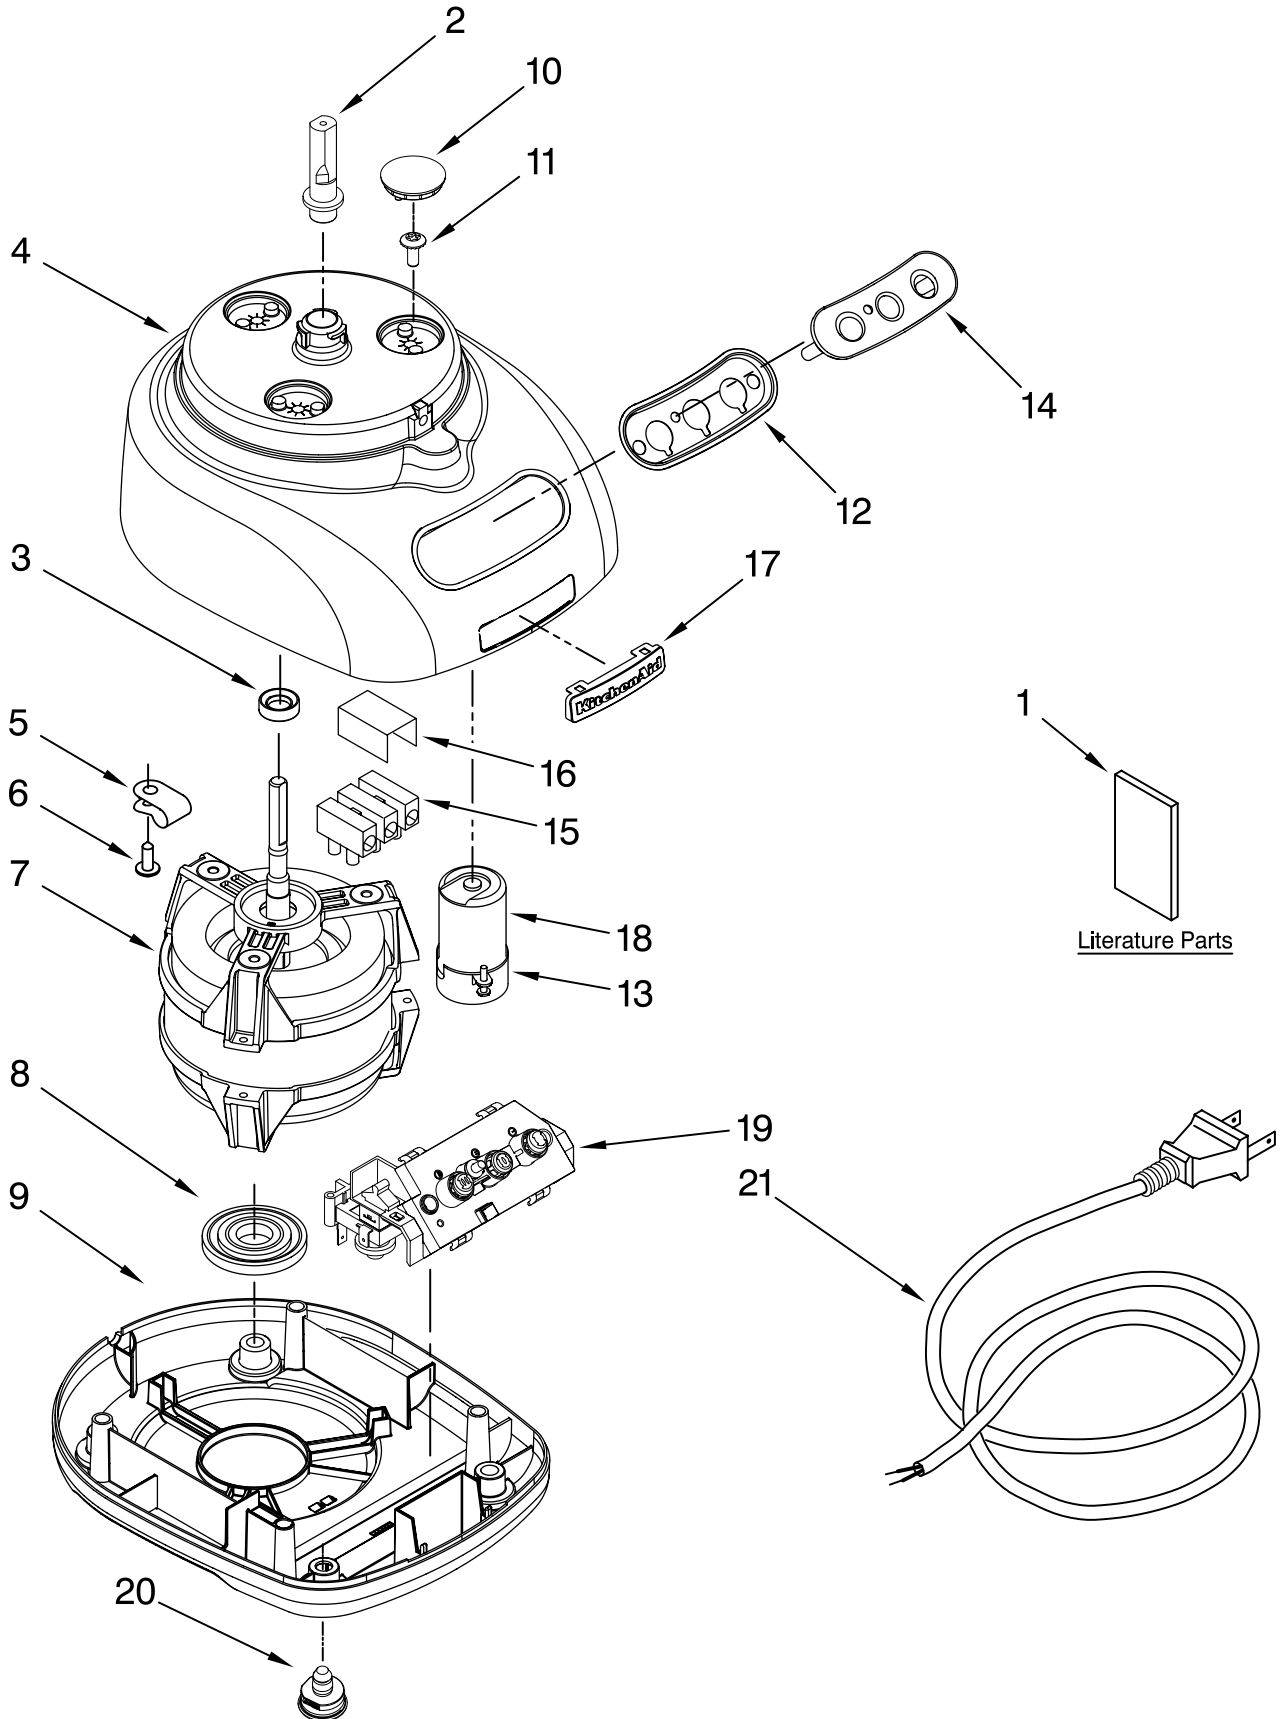

KITCHENAID

ST. JOSEPH MICHIGAN 49085

MOTOR AND HOUSING PARTS

For Models: KFP750_2

FOR ORDERING INFORMATION REFER TO PARTS PRICE LIST

MOTOR AND HOUSING PARTS

For Models: KFP750__2

Illus. No.	Part No.	DESCRIPTION
1		Literature Parts
	W10121590	Use & Care, Trilin
	W10162491	Repair Parts List
2	8211849	Sleeve, Motor Shaft
3	8211828	Seal, Oil
4		Housing, Motor
	8212184	White
	8212238	Onyx Black
	8212236	Empire Red
	8212239	Pink
	8212284	Blue Willow
	8212285	Gloss Cinnamon
5	8211610	Clamp, Cable
6	8211731	Screw, Clamp
7	W10163676	Motor
8	8212188	Grommet, Motor
9		Base, Housing
	8212183	White
	8212190	Onyx Black
	8212187	Empire Red
	8212235	Pink
	8212282	Blue Willow
	8212283	Gloss Cinnamon
10		Cover, Screw
	8212185	White
	8212193	Black
	8212191	Red
	8212194	Pink
	8212286	Blue Willow
	8212287	Gloss Cinnamon
11	8211829	Screw, Motor Locking
12	8211848	Bezel, Switch Panel
13	8211607	Clip, Capacitor
14		Overlay, Switch Assembly
	8211847	Silver
15	8211605	Terminal, Block
16	8211852	Cover, Terminal
17	8211842	Nameplate
18	8211608	Capacitor
19	8212011	Relay & Switch Assembly
20		Foot
	8211844	White
	8211845	Black
21		Cord, Power
	8211855	Black
	8211856	White

FOR ORDERING INFORMATION REFER TO PARTS PRICE LIST

ATTACHMENT PARTS

For Models: KFP750_2

FOR ORDERING INFORMATION REFER TO PARTS PRICE LIST

ATTACHMENT PARTS

For Models: KFP750__2

Illus. No.	Part No.	DESCRIPTION
1	8211760	Spatula
2		Disc, Slicing
	8211929	2 mm
	8211930	4 mm
3	8212012	Mini Blade
4	8211858	Adapter, Shaft & Disc
5	8212014	Blade, Multipurpose
6		Pusher, Double Feed Tube
	8212251	White
	8212254	Onyx Black
	8212252	Empire Red
	8212255	Pink
	8212290	Blue Willow
	8212291	Gloss Cinnamon
7	8212029	Cover, Work Bowl
8		Bowl, Work
	8212246	White
	8212249	Onyx Black
	8212247	Empire Red
	8212250	Pink
	8212288	Blue Willow
	8212289	Gloss Cinnamon
9		Disc, Shredding
	8211933	4mm
10	8211926	Bowl, Mini
11	8212016	Blade, Dough