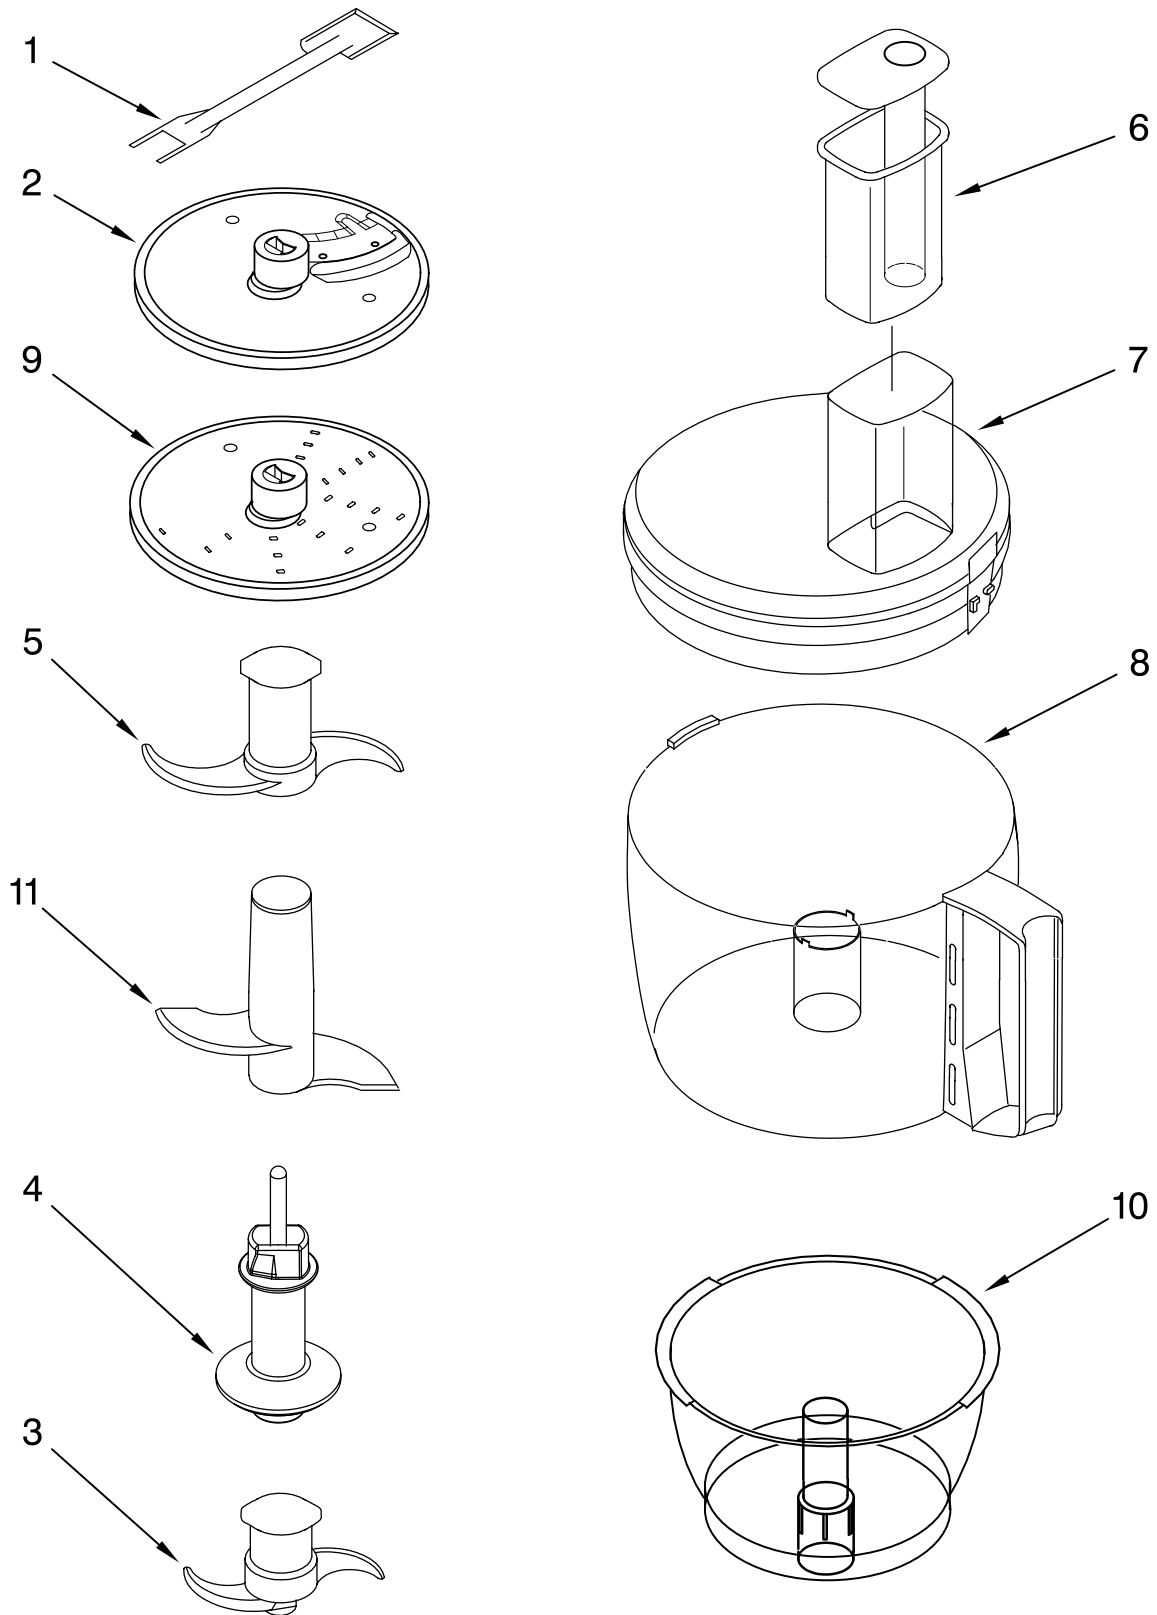

KITCHENAID

ST. JOSEPH MICHIGAN 49085

MOTOR AND HOUSING PARTS

For Models: KFP750_2

FOR ORDERING INFORMATION REFER TO PARTS PRICE LIST

MOTOR AND HOUSING PARTS

For Models: KFP750__2

Illus. No.	Part No.	DESCRIPTION
1		Literature Parts
	W10121590	Use & Care, Trilin
	W10162491	Repair Parts List
2	8211849	Sleeve, Motor Shaft
3	8211828	Seal, Oil
4		Housing, Motor
	8212184	White
	8212238	Onyx Black
	8212236	Empire Red
	8212239	Pink
	8212284	Blue Willow
	8212285	Gloss Cinnamon
5	8211610	Clamp, Cable
6	8211731	Screw, Clamp
7	W10163676	Motor
8	8212188	Grommet, Motor
9		Base, Housing
	8212183	White
	8212190	Onyx Black
	8212187	Empire Red
	8212235	Pink
	8212282	Blue Willow
	8212283	Gloss Cinnamon
10		Cover, Screw
	8212185	White
	8212193	Black
	8212191	Red
	8212194	Pink
	8212286	Blue Willow
	8212287	Gloss Cinnamon
11	8211829	Screw, Motor Locking
12	8211848	Bezel, Switch Panel
13	8211607	Clip, Capacitor
14		Overlay, Switch Assembly
	8211847	Silver
15	8211605	Terminal, Block
16	8211852	Cover, Terminal
17	8211842	Nameplate
18	8211608	Capacitor
19	8212011	Relay & Switch Assembly
20		Foot
	8211844	White
	8211845	Black
21		Cord, Power
	8211855	Black
	8211856	White

FOR ORDERING INFORMATION REFER TO PARTS PRICE LIST

ATTACHMENT PARTS

For Models: KFP750_2

FOR ORDERING INFORMATION REFER TO PARTS PRICE LIST

ATTACHMENT PARTS

For Models: KFP750__2

Illus. No.	Part No.	DESCRIPTION
1	8211760	Spatula
2		Disc, Slicing
	8211929	2 mm
	8211930	4 mm
3	8212012	Mini Blade
4	8211858	Adapter, Shaft & Disc
5	8212014	Blade, Multipurpose
6		Pusher, Double Feed Tube
	8212251	White
	8212254	Onyx Black
	8212252	Empire Red
	8212255	Pink
	8212290	Blue Willow
	8212291	Gloss Cinnamon
7	8212029	Cover, Work Bowl
8		Bowl, Work
	8212246	White
	8212249	Onyx Black
	8212247	Empire Red
	8212250	Pink
	8212288	Blue Willow
	8212289	Gloss Cinnamon
9		Disc, Shredding
	8211933	4mm
10	8211926	Bowl, Mini
11	8212016	Blade, Dough