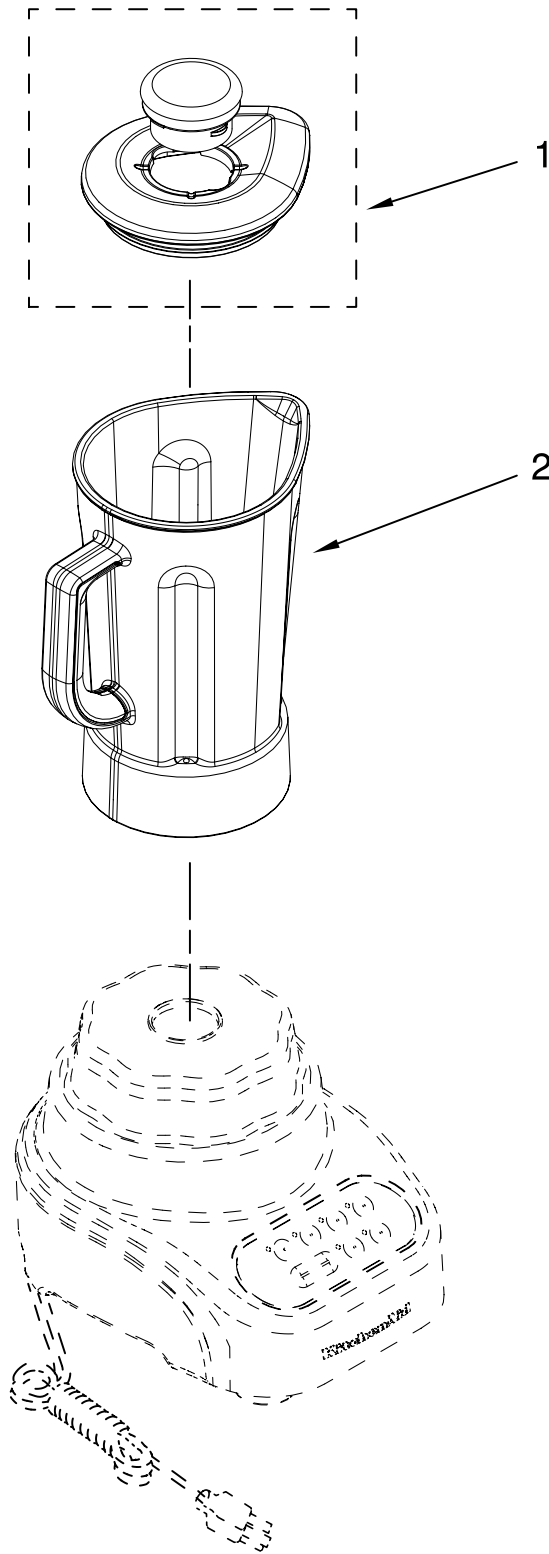

PARTS LIST

for

KitchenAid®

4-SPEED BLENDER 48 OZ. PLASTIC JAR

MODELS:

**KSB465WH0 (White)
KSB465OB0 (Onyx Black)
KSB465ER0 (Empire Red)**

**FOR CUSTOMER SATISFACTION ALWAYS USE
FACTORY SPECIFICATION PARTS**

KITCHENAID

ST. JOSEPH MICHIGAN 49085

UNIT PARTS

For Variations Of Model: KSB465__0

Illus. No.	Part No.	DESCRIPTION
1		Literature Parts
	W10171492	Use & Care, Trilin
	W10202948	Repair Parts List
2		Housing, Upper
	W10184001	White
	W10184003	Onyx Black
	W10184002	Empire Red
3	W10068250	Screw
4		Control Assembly (Incl. Overlay)
	W10182275	Elephant
	W10182274	Charcoal
5	9709366	Seal, Motor
6	9708887	Motor, 120V, 5sp
7	9708914	Coupling, Drive
8		Base
	W10180056	Elephant
	W10180057	Charcoal
9	W10001200	Screw
10		Foot, Rubber
	9708927	Grey
11		Power Cord
	9708928	Black
	9708917	White

FOR ORDERING INFORMATION REFER TO PARTS PRICE LIST

ATTACHMENT PARTS

For Variations Of Model: KSB465__0

Illus. No.	Part No.	DESCRIPTION
1		Lid Assembly (Includes Cap)
	W10183713	Elephant
	W10183714	Charcoal
2	W10171264	Jar Assembly (Incl Blade Assy)