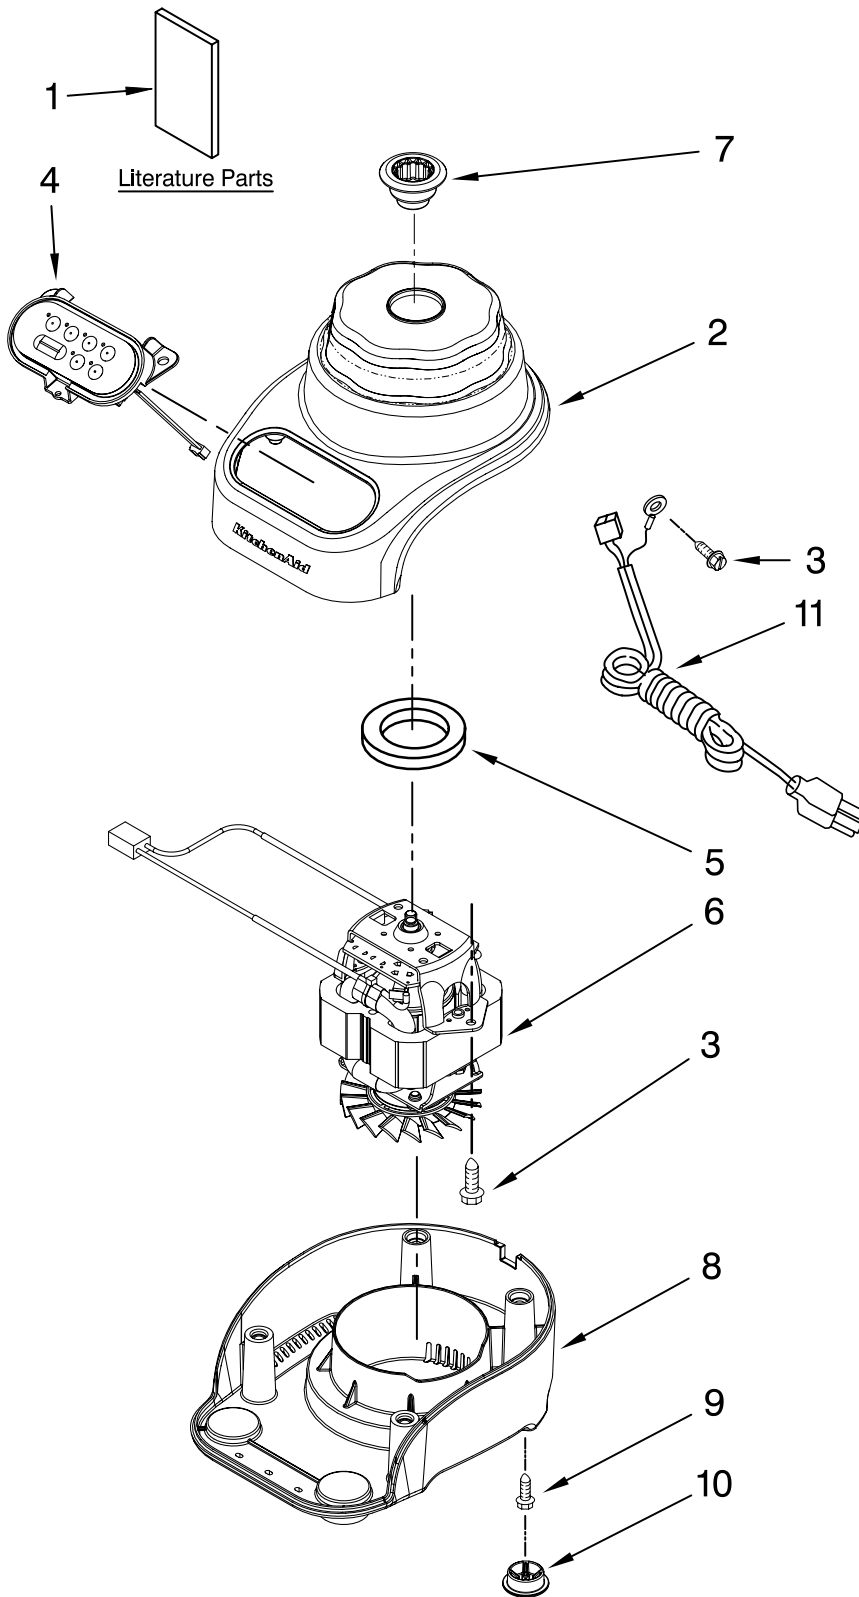

PARTS LIST

for

KitchenAid®

4-SPEED BLENDER 48 OZ. PLASTIC JAR

MODELS:

**KSB465WH0 (White)
KSB465OB0 (Onyx Black)
KSB465ER0 (Empire Red)**

**FOR CUSTOMER SATISFACTION ALWAYS USE
FACTORY SPECIFICATION PARTS**

KITCHENAID

ST. JOSEPH MICHIGAN 49085

UNIT PARTS

For Variations Of Model: KSB465__0

Illus. No.	Part No.	DESCRIPTION
1		Literature Parts
	W10171492	Use & Care, Trilin
	W10202948	Repair Parts List
2		Housing, Upper
	W10184001	White
	W10184003	Onyx Black
	W10184002	Empire Red
3	W10068250	Screw
4		Control Assembly (Incl. Overlay)
	W10182275	Elephant
	W10182274	Charcoal
5	9709366	Seal, Motor
6	9708887	Motor, 120V, 5sp
7	9708914	Coupling, Drive
8		Base
	W10180056	Elephant
	W10180057	Charcoal
9	W10001200	Screw
10		Foot, Rubber
	9708927	Grey
11		Power Cord
	9708928	Black
	9708917	White

FOR ORDERING INFORMATION REFER TO PARTS PRICE LIST

ATTACHMENT PARTS

For Variations Of Model: KSB465__0

Illus. No.	Part No.	DESCRIPTION
1		Lid Assembly (Includes Cap)
	W10183713	Elephant
	W10183714	Charcoal
2	W10171264	Jar Assembly (Incl Blade Assy)