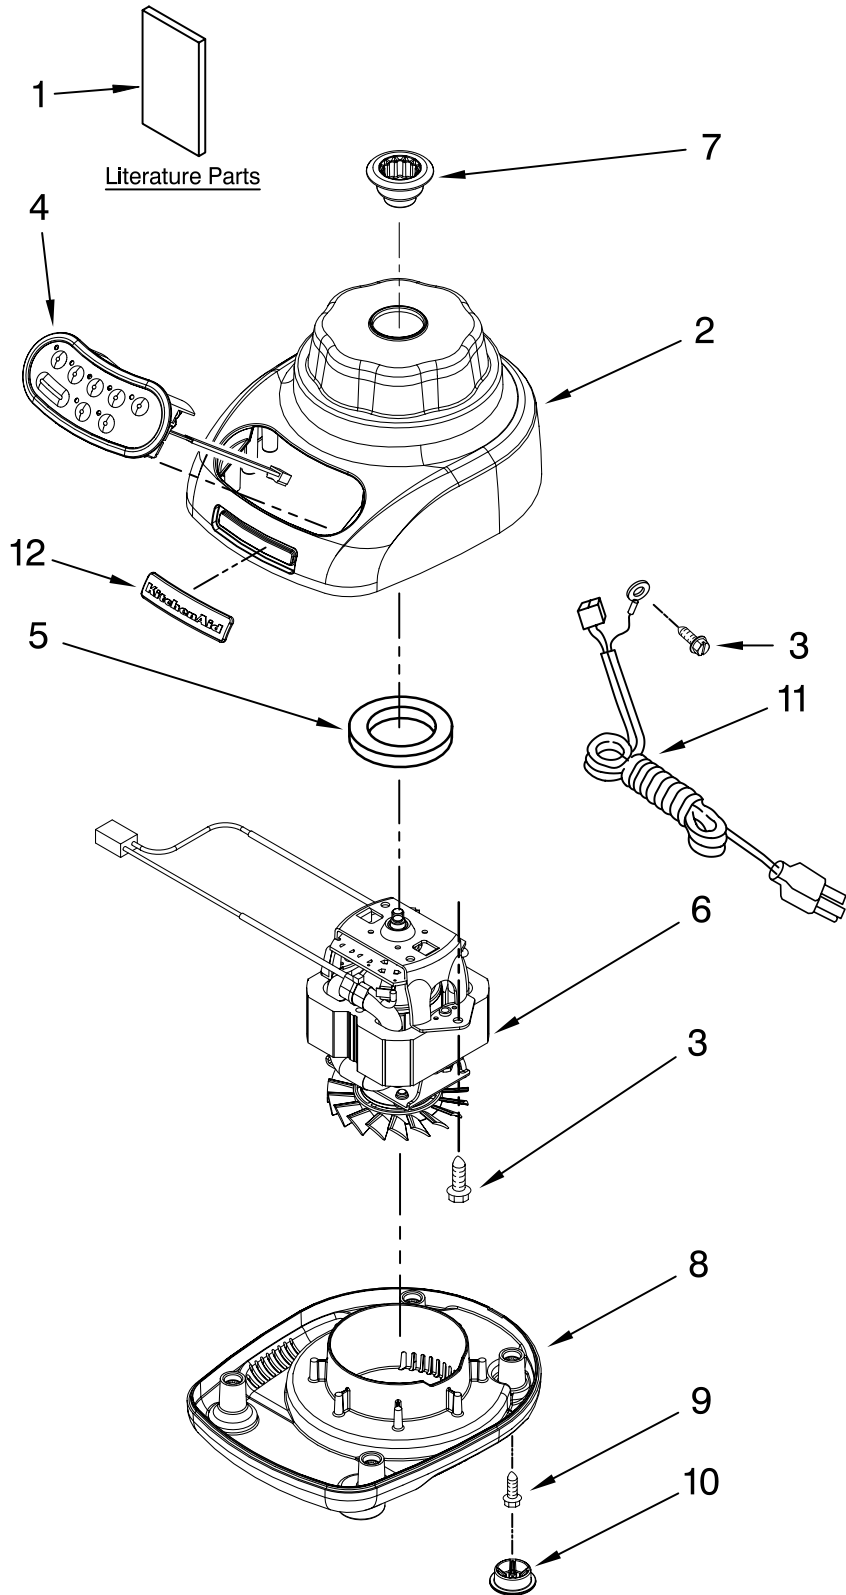

PARTS LIST

for

KitchenAid®

5-SPEED MIDLINE BLENDER

56 OZ. PLASTIC JAR

MODELS:

KSB560WH0 (White)
KSB560ER0 (Empire Red)
KSB560OB0 (Onyx Black)
KSB560GC0 (Gloss Cinnamon)
KSB560MC0 (Metallic Chrome)
KSB560BW0 (Blue Willow)
KSB560TG0 (Tangerine)
KSB560PK0 (Pink)
KSB560BF0 (Buttercup)
KSB560SM0 (Silver Metallic)
KSB560CV0 (Caviar)

FOR CUSTOMER SATISFACTION ALWAYS USE
FACTORY SPECIFICATION PARTS

UNIT PARTS

FOR VARIATIONS OF MODEL: KSB560__0

Illus. No.	Part No.	DESCRIPTION
1		Literature Parts
	9709225	Use & Care, Trilin
	8212258	Repair Parts List
2		Housing, Upper
	9708896	White
	9709259	Empire Red
	9709226	Onyx Black
	9709552	Gloss Cinnamon
	9709495	Metallic Chrome
	9709558	Blue Willow
	9709496	Tangerine
	9709497	Pink
	9709942	Buttercup
	W10131077	Silver Metallic
	W10154278	Caviar
3	W10068250	Screw
4		Control Assembly (Incl. Overlay)
	9708845	Silver
	9709339	Black
5	9709366	Seal, Motor
6	9708887	Motor, 120V, 5sp
7	9708914	Coupling, Drive
8		Base
	9708937	Black
	9708890	White
	9709256	Red
	9709553	Gloss Cinnamon
	9709502	Metallic Chrome
	9709559	Blue Willow
	9709503	Tangerine
	9709504	Pink
	9709943	Buttercup
	W10131076	Storm Grey
	W10154275	Caviar
9	W10001200	Screw
10		Foot, Rubber
	9708927	Grey
	9708913	White
11		Power Cord
	9708928	Black
	9708917	White
12	9708916	Nameplate

FOR ORDERING INFORMATION REFER TO PARTS PRICE LIST

ATTACHMENT PARTS

FOR VARIATIONS OF MODEL: KSB560__0

Illus. No.	Part No.	DESCRIPTION
1		Lid Assembly (Includes Cap)
	9709363	Onyx Black
	9709361	Silver
2	9708904	Jar Assembly (Incl Blade Assy)