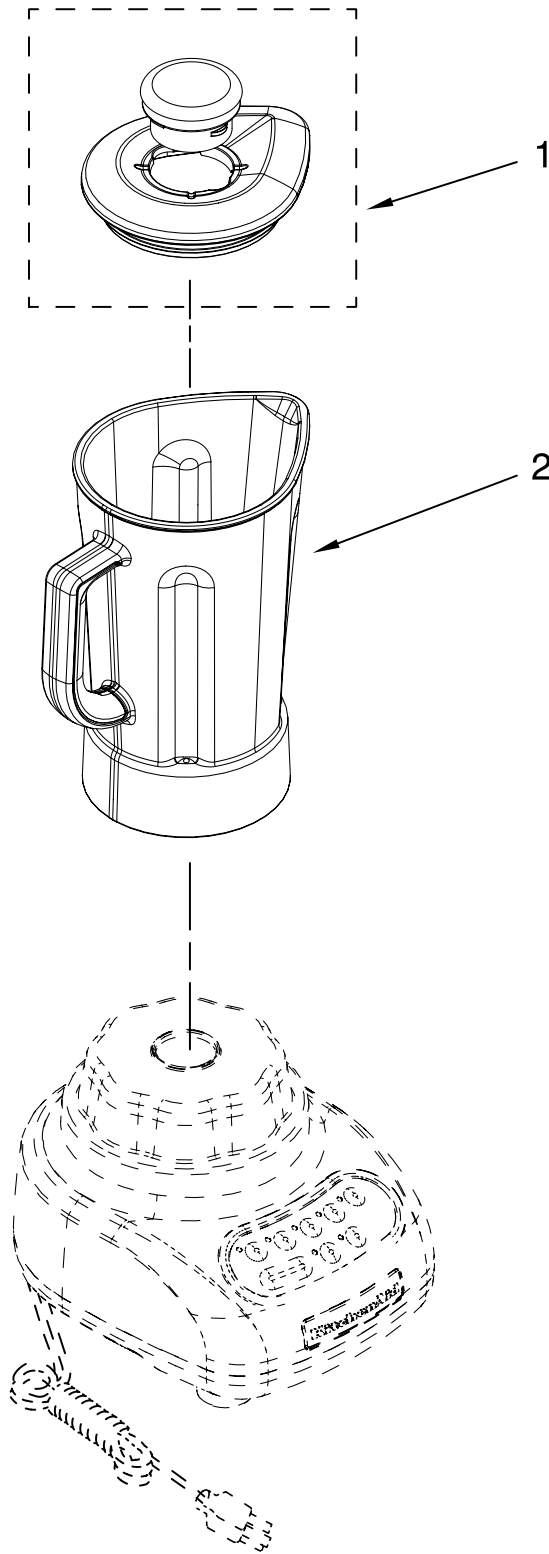

PARTS LIST

for

KitchenAid®

5-SPEED MIDLINE BLENDER

56 OZ. PLASTIC JAR

MODELS:

KSB560WH0 (White)
KSB560ER0 (Empire Red)
KSB560OB0 (Onyx Black)
KSB560GC0 (Gloss Cinnamon)
KSB560MC0 (Metallic Chrome)
KSB560BW0 (Blue Willow)
KSB560TG0 (Tangerine)
KSB560PK0 (Pink)
KSB560BF0 (Buttercup)
KSB560SM0 (Silver Metallic)
KSB560CV0 (Caviar)

FOR CUSTOMER SATISFACTION ALWAYS USE
FACTORY SPECIFICATION PARTS

UNIT PARTS

FOR VARIATIONS OF MODEL: KSB560__0

Illus. No.	Part No.	DESCRIPTION
1		Literature Parts
	9709225	Use & Care, Trilin
	8212258	Repair Parts List
2		Housing, Upper
	9708896	White
	9709259	Empire Red
	9709226	Onyx Black
	9709552	Gloss Cinnamon
	9709495	Metallic Chrome
	9709558	Blue Willow
	9709496	Tangerine
	9709497	Pink
	9709942	Buttercup
	W10131077	Silver Metallic
	W10154278	Caviar
3	W10068250	Screw
4		Control Assembly (Incl. Overlay)
	9708845	Silver
	9709339	Black
5	9709366	Seal, Motor
6	9708887	Motor, 120V, 5sp
7	9708914	Coupling, Drive
8		Base
	9708937	Black
	9708890	White
	9709256	Red
	9709553	Gloss Cinnamon
	9709502	Metallic Chrome
	9709559	Blue Willow
	9709503	Tangerine
	9709504	Pink
	9709943	Buttercup
	W10131076	Storm Grey
	W10154275	Caviar
9	W10001200	Screw
10		Foot, Rubber
	9708927	Grey
	9708913	White
11		Power Cord
	9708928	Black
	9708917	White
12	9708916	Nameplate

FOR ORDERING INFORMATION REFER TO PARTS PRICE LIST

ATTACHMENT PARTS

FOR VARIATIONS OF MODEL: KSB560__0

Illus. No.	Part No.	DESCRIPTION
1		Lid Assembly (Includes Cap)
	9709363	Onyx Black
	9709361	Silver
2	9708904	Jar Assembly (Incl Blade Assy)