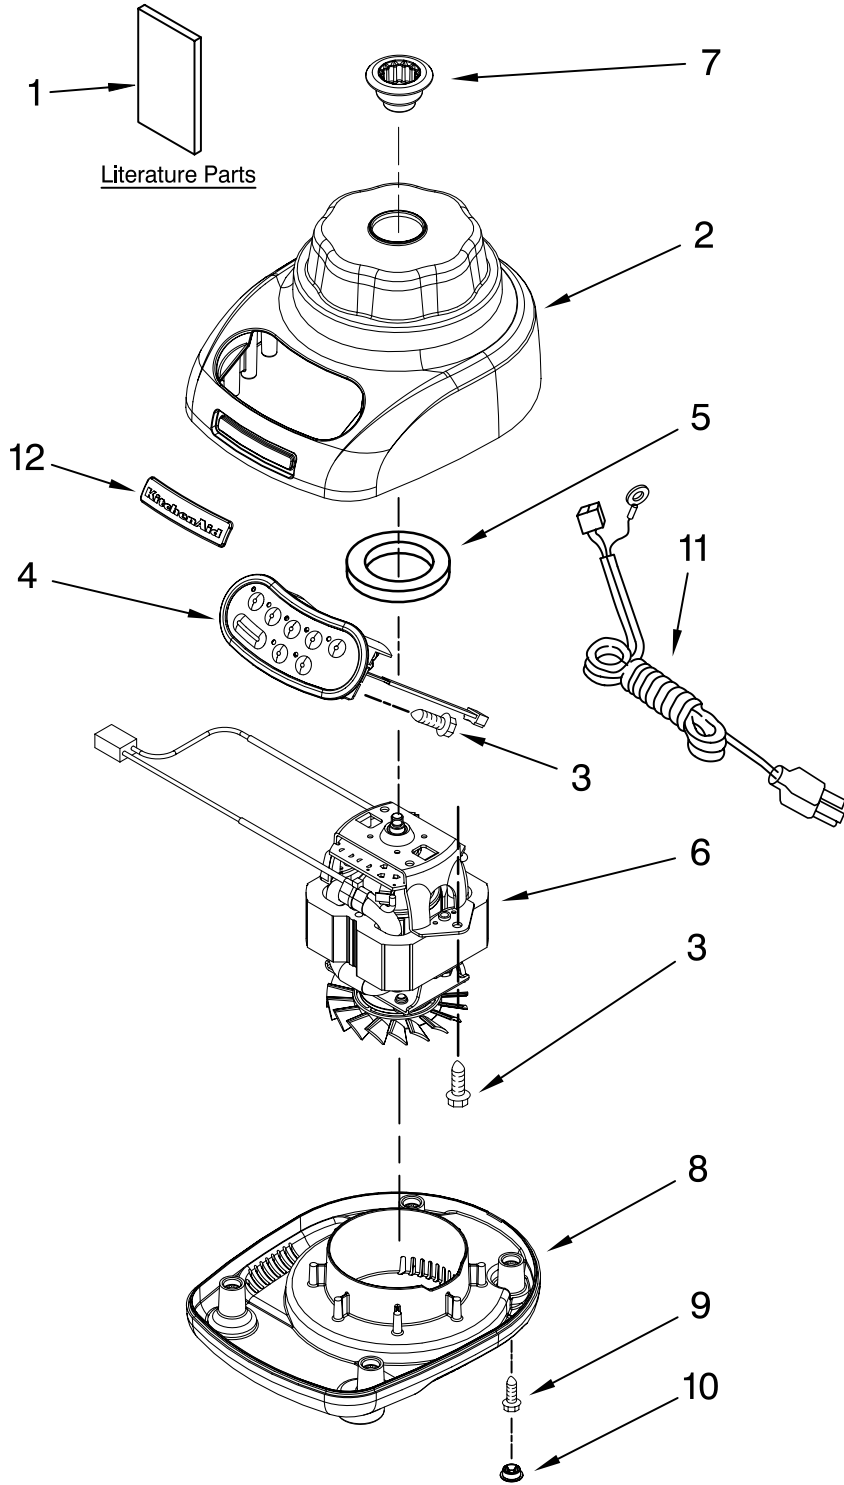

PARTS LIST

for

KitchenAid®

5-SPEED MIDLINE BLENDER 56 OZ. PLASTIC JAR

MODELS:

**KSB580NK0 (Nickel)
KSB580CR0 (Chrome)**

**FOR CUSTOMER SATISFACTION ALWAYS USE
FACTORY SPECIFICATION PARTS**

UNIT PARTS

FOR VARIATIONS OF MODEL: KSB580__0

Illus. No.	Part No.	DESCRIPTION
1	9709225	Literature Parts
	8212257	Use & Care Guide
		Repair Parts List
2		Housing, Upper
	9709257	Nickel
	9709500	Chrome
3	303921	Screw
4	9709339	Control Assembly (Incl. Overlay)
5	9709366	Seal, Motor
6	9708887	Motor, 120V, 5sp
7	9708914	Coupling, Drive
8		Base
	9708937	Black
9	8533931	Screw
10	9708927	Foot, Rubber
11		Power Cord
	9708928	Black
12	9708916	Nameplate

FOR ORDERING INFORMATION REFER TO PARTS PRICE LIST

ATTACHMENT PARTS

FOR VARIATIONS OF MODEL: KSB580__0

Illus. No.	Part No.	DESCRIPTION
1		Lid Assembly (Includes Cap)
	9709363	Onyx Black
2	9708904	Jar Assembly (Incl Blade Assy)