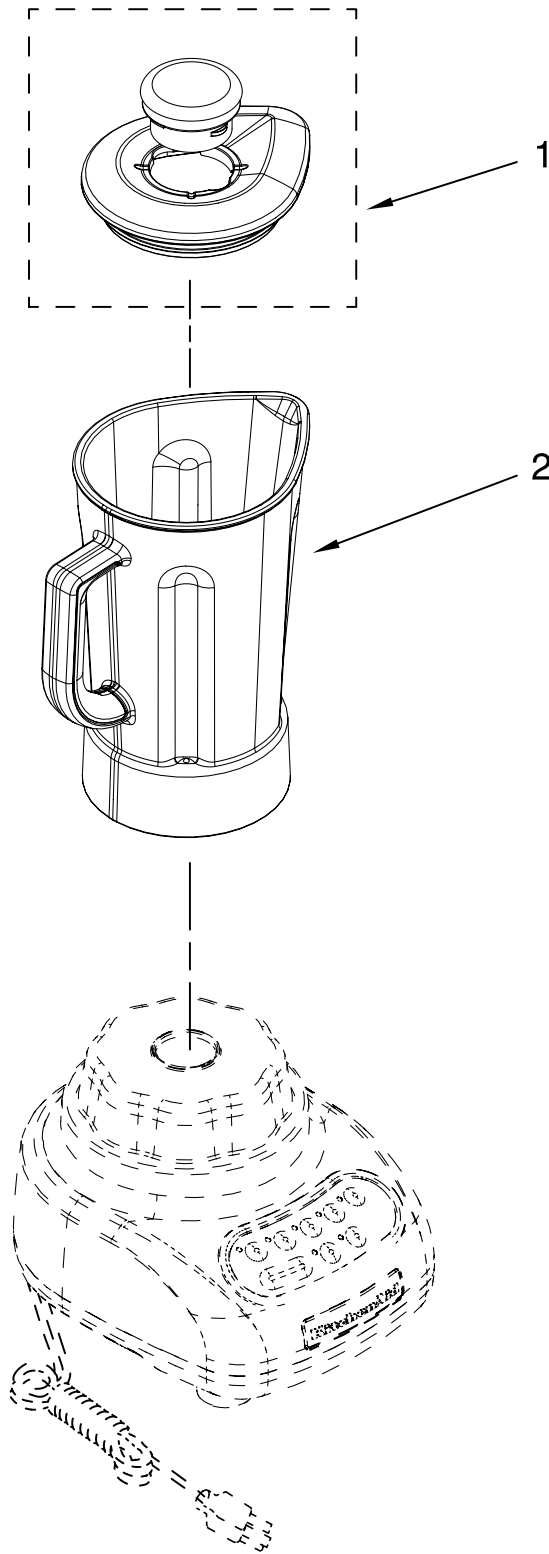

PARTS LIST

for

KitchenAid®

5-SPEED MIDLINE BLENDER 56 OZ. PLASTIC JAR

MODELS:

**KSB580NK0 (Nickel)
KSB580CR0 (Chrome)**

**FOR CUSTOMER SATISFACTION ALWAYS USE
FACTORY SPECIFICATION PARTS**

UNIT PARTS

FOR VARIATIONS OF MODEL: KSB580__0

Illus. No.	Part No.	DESCRIPTION
1	9709225	Literature Parts
	8212257	Use & Care Guide
		Repair Parts List
2		Housing, Upper
	9709257	Nickel
	9709500	Chrome
3	303921	Screw
4	9709339	Control Assembly (Incl. Overlay)
5	9709366	Seal, Motor
6	9708887	Motor, 120V, 5sp
7	9708914	Coupling, Drive
8		Base
	9708937	Black
9	8533931	Screw
10	9708927	Foot, Rubber
11		Power Cord
	9708928	Black
12	9708916	Nameplate

FOR ORDERING INFORMATION REFER TO PARTS PRICE LIST

ATTACHMENT PARTS

FOR VARIATIONS OF MODEL: KSB580__0

Illus. No.	Part No.	DESCRIPTION
1		Lid Assembly (Includes Cap)
	9709363	Onyx Black
2	9708904	Jar Assembly (Incl Blade Assy)