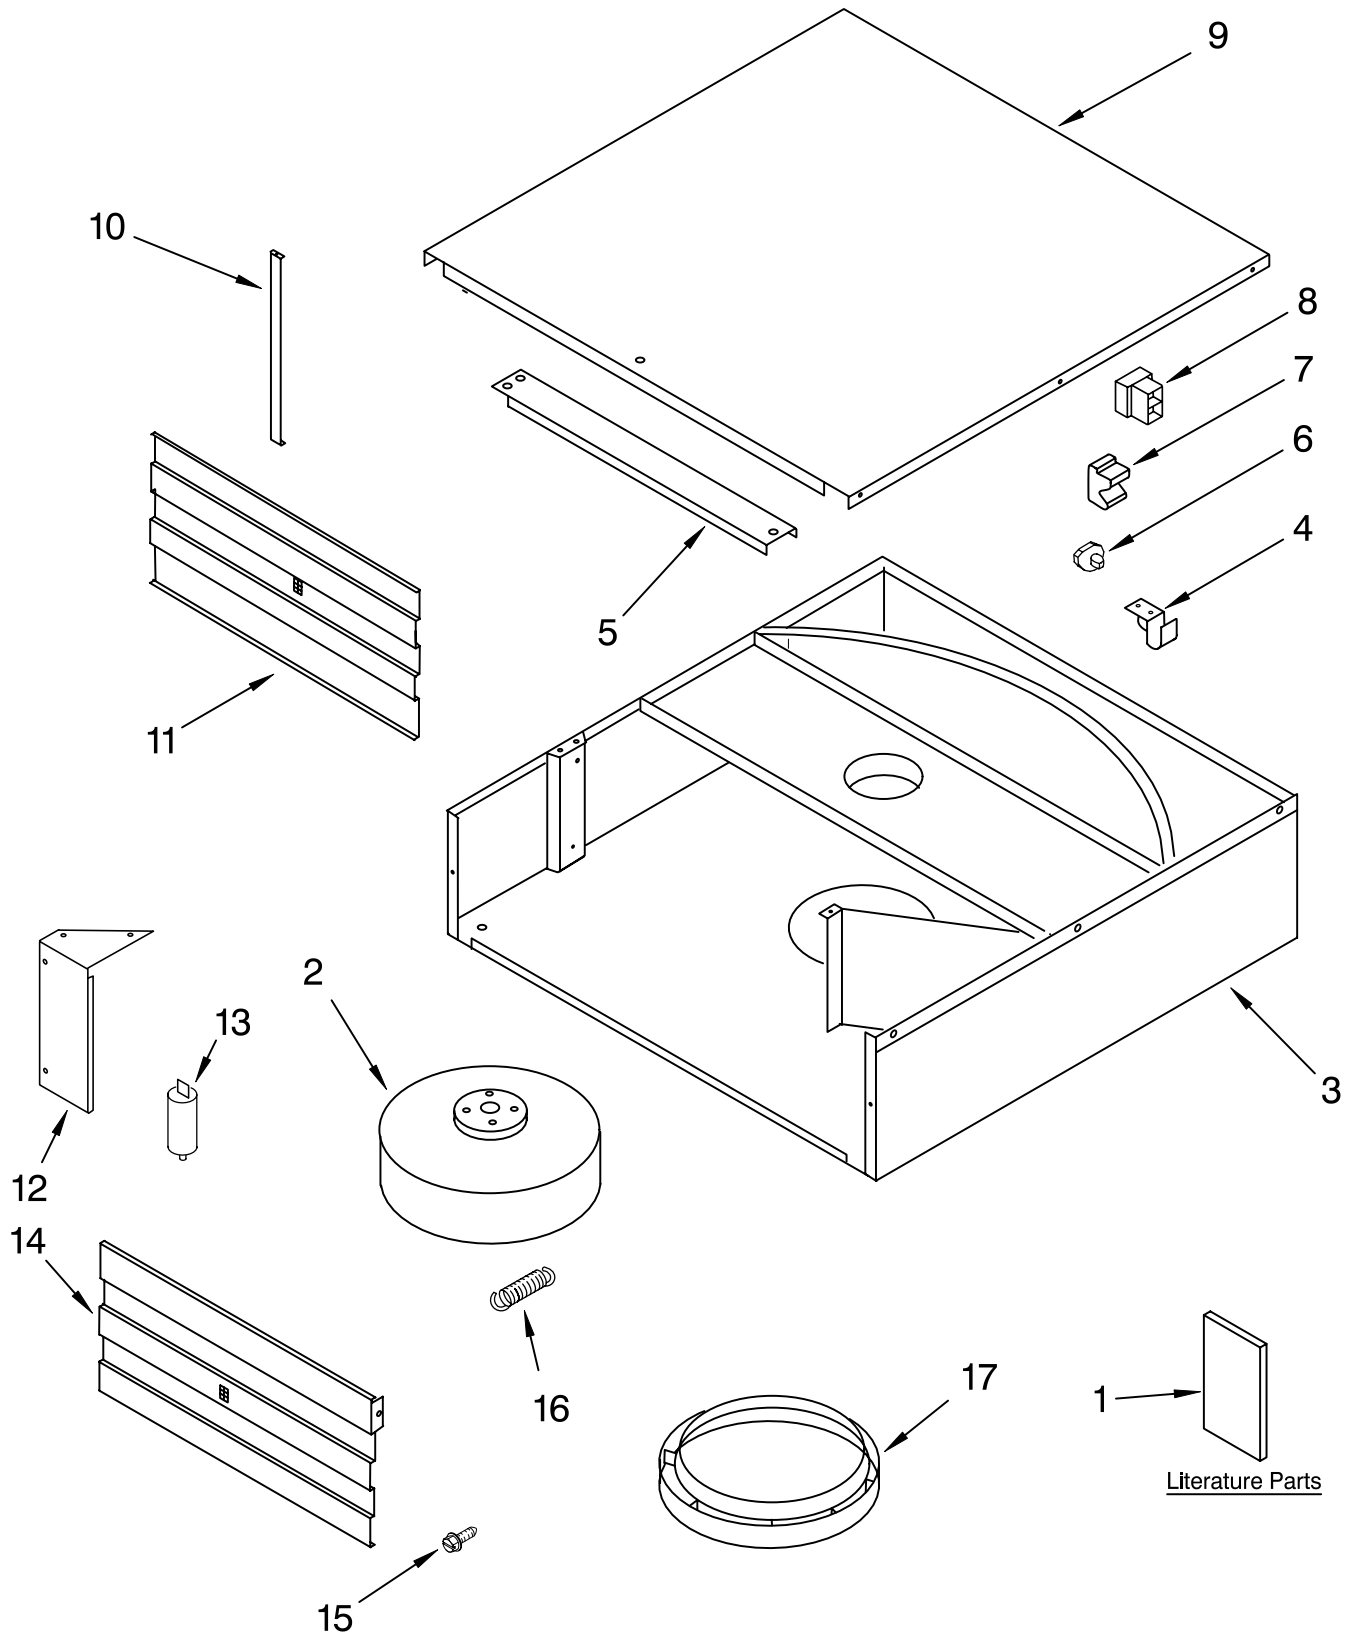

EXTERIOR VENTILATION PARTS

EXTERNAL BLOWER
900 CFM

KitchenAid®

For Model: KPEC992MSS1
(STAINLESS)

FOR ORDERING INFORMATION REFER TO PARTS PRICE LIST

EXTERIOR VENTILATION PARTS

For Model:KPEC992MSS1
(STAINLESS)

Illus. No.	Part No.	DESCRIPTION
1	9763390	Literature U & C Guide / Instructions, Installation
2	8190604	Motor, Fan
3	8190605	Housing, Fan
4	4360299	Clamp
5	8190606	Bracket, Top
6	4360147	Relief, Strain
7	4360162	Connector, Female
8	4360161	Connector, Male
9	8190607	Cover, Top
10	8190608	Support, Side
11	8190609	Damper, Hood
12	8190610	Cover, Wire
13	8190611	Capacitor
14	8190612	Grill, Vent
15	4360048	Screw (Rotating Pin)
16	8189537	Spring
17	8189539	Duct, Air

FOR ORDERING INFORMATION REFER TO PARTS PRICE LIST