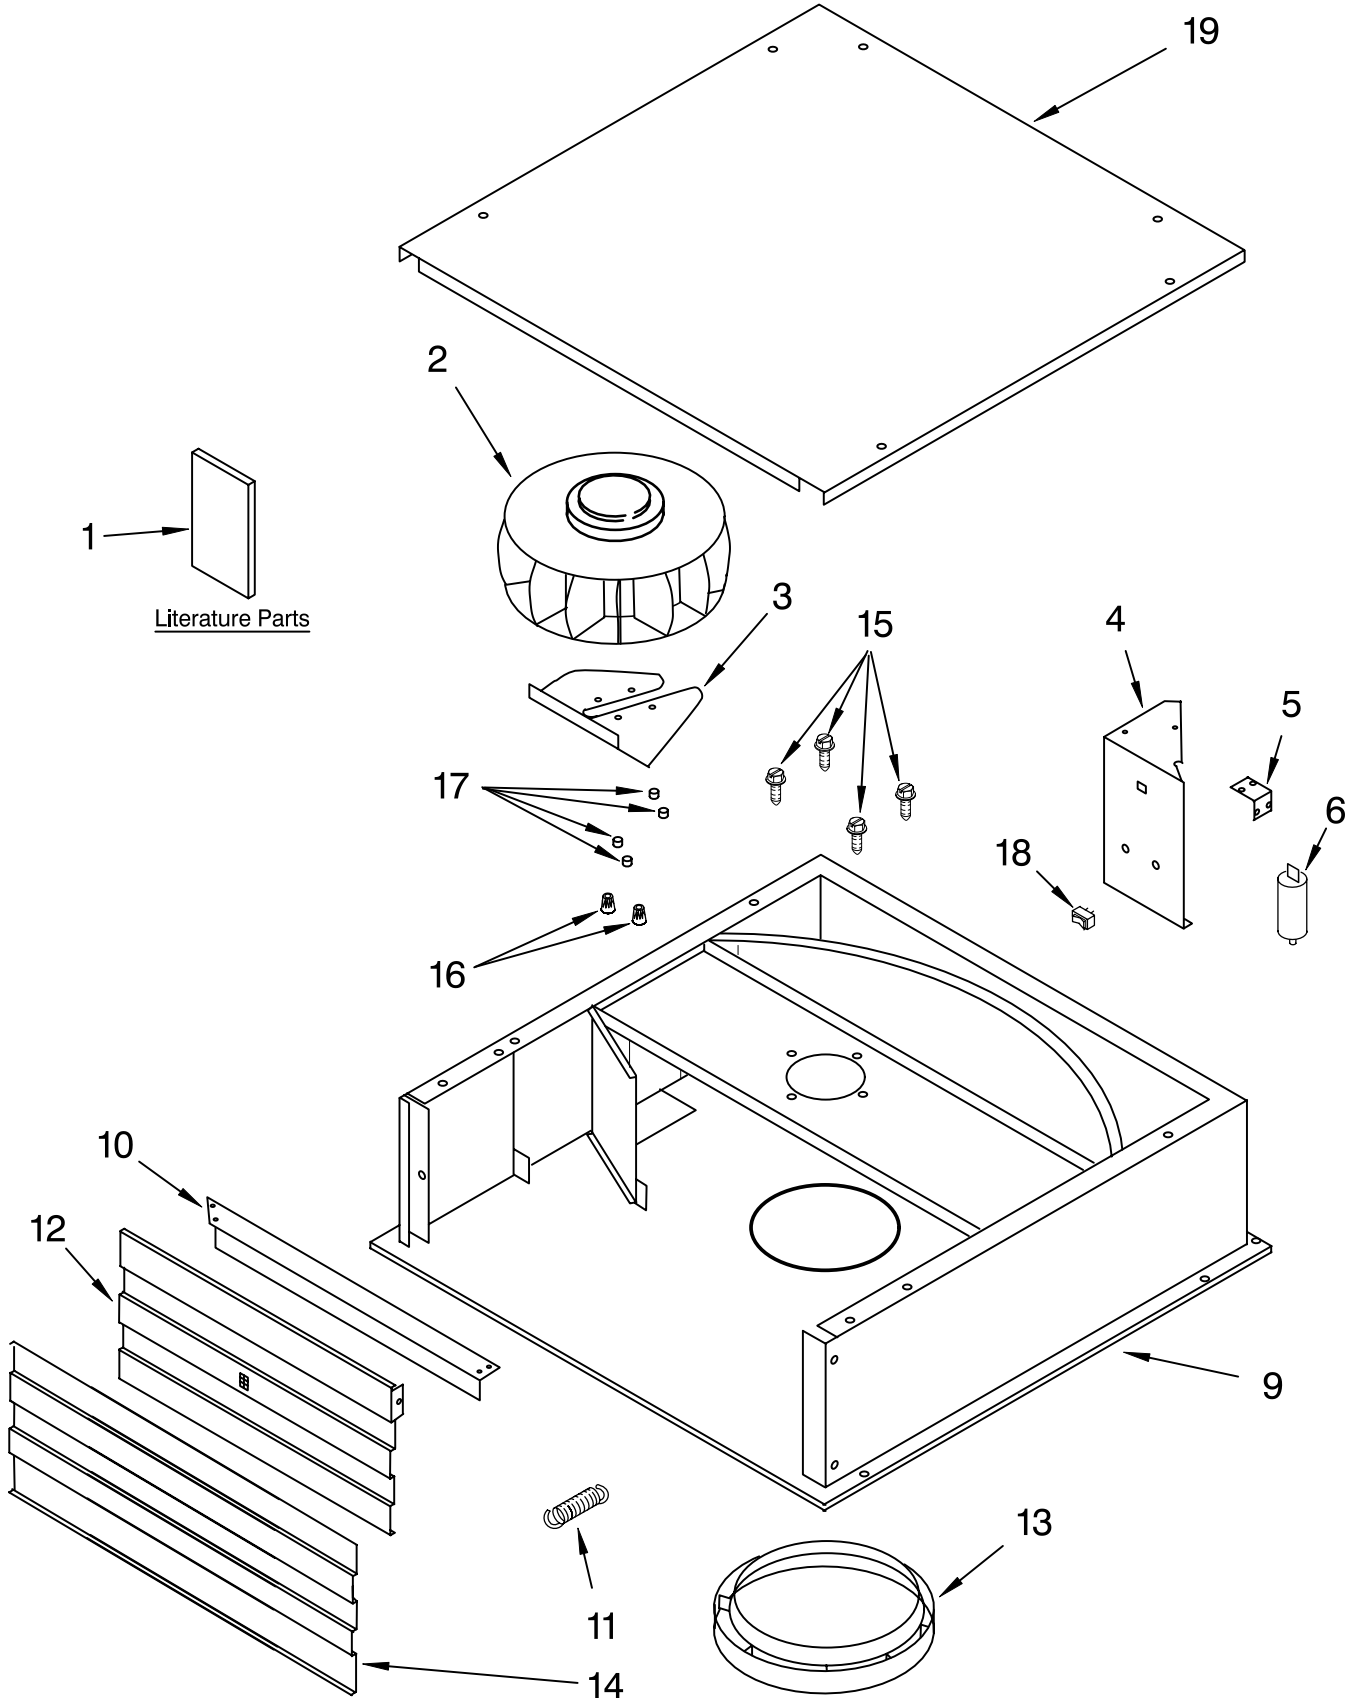

EXTERIOR VENTILATION PARTS

For Model: KPEU722MSS1
(STAINLESS)

EXTERNAL BLOWER
1200 CFM

FOR ORDERING INFORMATION REFER TO PARTS PRICE LIST

EXTERIOR VENTILATION PARTS

For Model: KPEU722MSS1

(STAINLESS)

Illus. No.	Part No.	DESCRIPTION
1	9763391	Literature U & C Guide / Instructions, Installation
2	8189528	Motor, Fan
3	8189529	Support
4	8189530	Shield
5	8189531	Bracket, Ground
6	8189532	Capacitor
9	8189535	Housing, Blower
10	8189536	Bracket, Blower
11	8189537	Spring
12	8189538	Damper, Hood
13	8189539	Duct, Air
14	8189540	Grill, Vent
15	8189541	Screw
16	4360211	Connector
17	8189542	Spacer
18	8190603	Switch
19	8189527	Cover

FOR ORDERING INFORMATION REFER TO PARTS PRICE LIST