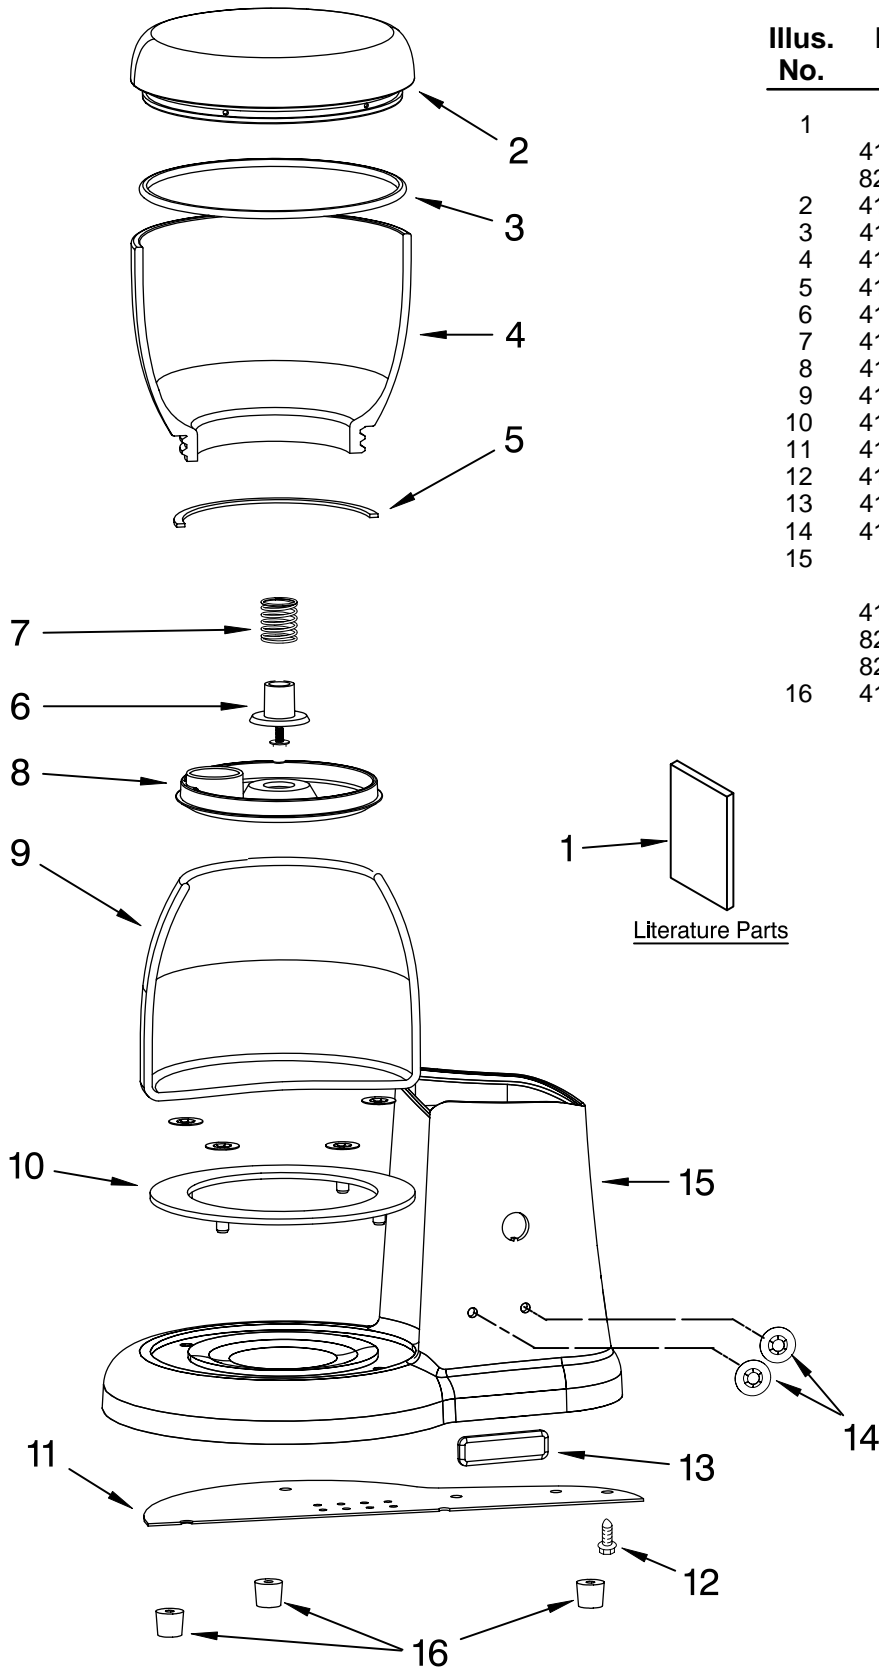

PARTS LIST

for

KitchenAid®

PRO LINE COFFEE GRINDER

MODELS:

KPCG100PM1 (Pearl Metallic)
KPCG100NP1 (Nickel Pearl)
KPCG100ER1 (Empire Red)
4KPCG100PM1 (Pearl Metallic)
4KPCG100ER1 (Empire Red)

FOR CUSTOMER SATISFACTION ALWAYS USE
FACTORY SPECIFICATION PARTS

PEDESTAL JAR ASSEMBLY PARTS

For Models: KPCG100__1, 4KPCG100__1

Illus. No.	Part No.	DESCRIPTION
1		Literature Parts
	4176735	Use and Care Guide
	8212130	Repair Parts List
2	4176717	Lid, Bean Jar
3	4176731	O-Ring, Lid
4	4176730	Jar, Bean
5	4176729	Seal, Bean Jar
6	4176723	Nozzle, Holder
7	4176715	Spring, Housing
8	4176721	Cover, Nozzle
9	4176728	Jar, Coffee Ground
10	4176722	Ring, Abrasion
11	4176703	Cover, Baseplate
12	4176760	Screw
13	4176701	Nameplate
14	4176713	Lockwasher
15		Base Assembly (Incl Nameplate)
	4176700	Pearl Metallic
	8212152	Nickel Pearl
	8212322	Empire Red
16	4176725	Foot, Rubber

FOR ORDERING INFORMATION REFER TO PARTS PRICE LIST

MOTOR HOUSING AND BURR ASSEMBLY PARTS

For Models: KPCG100__1, 4KPCG100__1

Illus. No.	Part No.	DESCRIPTION
------------	----------	-------------

1	4176695	Guard, Finger
2	4176696	Vent
3	4176713	Lockwasher
4	8212392	Pin, Detent
5	4176754	Bolt, Knob
6	4176718	Knob, Selector
7	8212394	Spring, Detent
8	4176716	Screw, Adjustment
9	4176705	Screw, Bezel
10	4176697	Bezel, Gearbox
11	4176694	Auger Assy
12	4176712	Screw, Socket
13	4176702	Burr Assy
14		Housing, Motor
	4176698	Pearl Metallic
	8212151	Nickel Pearl
	8212320	Empire Red

FOR ORDERING INFORMATION REFER TO PARTS PRICE LIST

MOTOR AND CONTROL PARTS

For Models: KPCG100__1, 4KPCG100__1

Illus. No.	Part No.	DESCRIPTION
1	4176707	Bushing, Copper
2	4176733	Motor
3	4176726	Seal, Vibration
4	4176699	Pearl Metallic
	8212150	Nickel Pearl
	8212321	Empire Red
5	4176755	Screw, Motor Cap
6	4176734	Tube, Housing
7	4176710	Nut, Switch
8	4176713	Lockwasher
9	4176757	Cord, Power
10	4176727	PCB Board
11	4176758	Switch, Toggle
12	4176724	Spacer
13	4176720	Plate, Motor