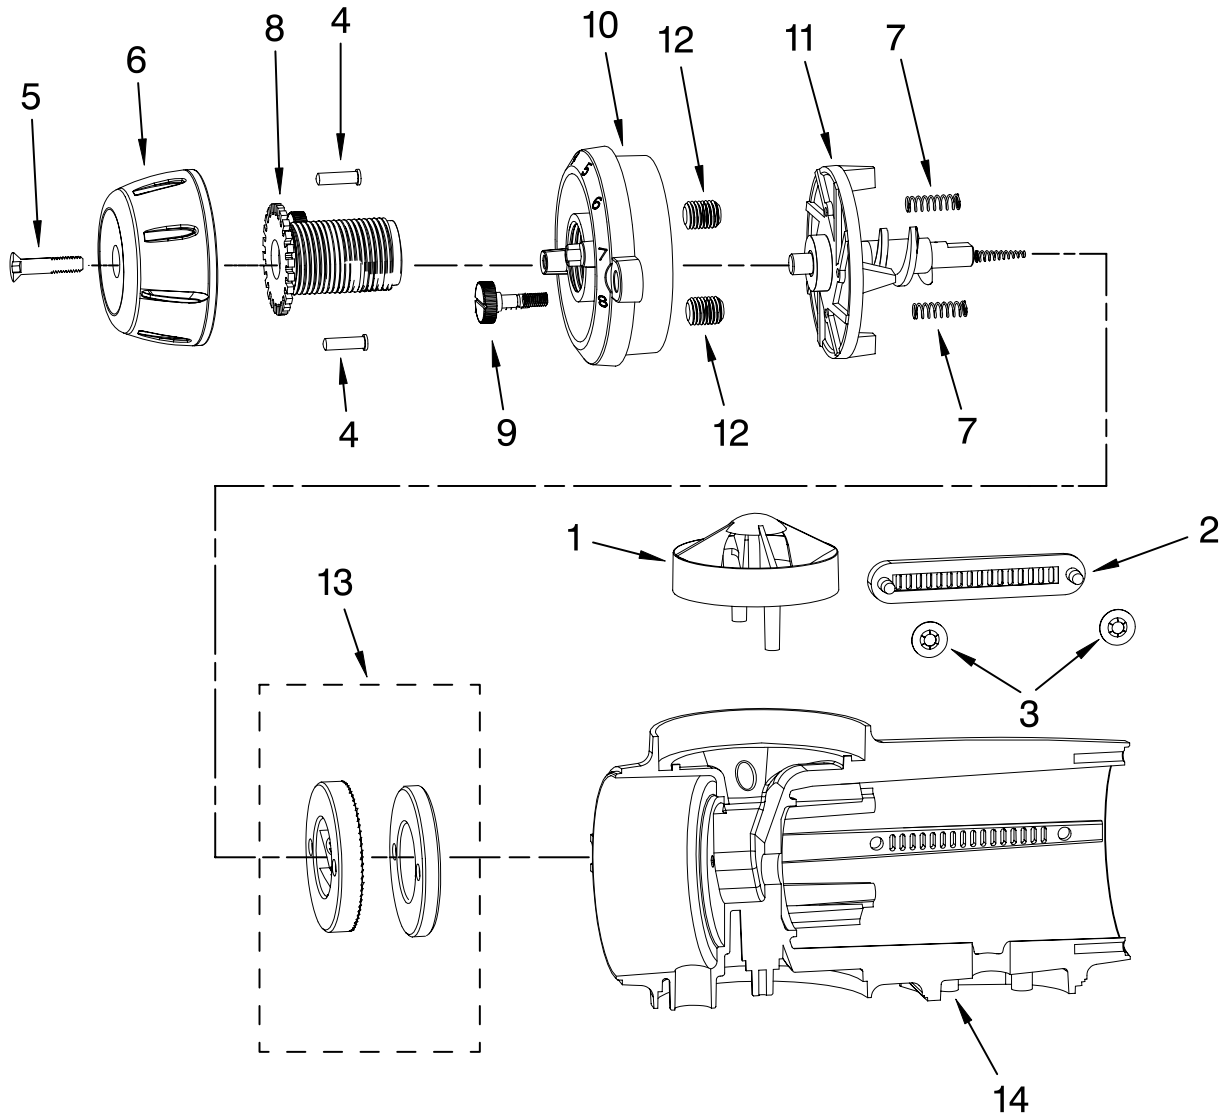

PARTS LIST

for

KitchenAid®

PRO LINE COFFEE GRINDER

MODELS:

KPCG100PM1 (Pearl Metallic)
KPCG100NP1 (Nickel Pearl)
KPCG100ER1 (Empire Red)
4KPCG100PM1 (Pearl Metallic)
4KPCG100ER1 (Empire Red)

FOR CUSTOMER SATISFACTION ALWAYS USE
FACTORY SPECIFICATION PARTS

PEDESTAL JAR ASSEMBLY PARTS

For Models: KPCG100__1, 4KPCG100__1

Illus. No.	Part No.	DESCRIPTION
1		Literature Parts
	4176735	Use and Care Guide
	8212130	Repair Parts List
2	4176717	Lid, Bean Jar
3	4176731	O-Ring, Lid
4	4176730	Jar, Bean
5	4176729	Seal, Bean Jar
6	4176723	Nozzle, Holder
7	4176715	Spring, Housing
8	4176721	Cover, Nozzle
9	4176728	Jar, Coffee Ground
10	4176722	Ring, Abrasion
11	4176703	Cover, Baseplate
12	4176760	Screw
13	4176701	Nameplate
14	4176713	Lockwasher
15		Base Assembly (Incl Nameplate)
	4176700	Pearl Metallic
	8212152	Nickel Pearl
	8212322	Empire Red
16	4176725	Foot, Rubber

FOR ORDERING INFORMATION REFER TO PARTS PRICE LIST

MOTOR HOUSING AND BURR ASSEMBLY PARTS

For Models: KPCG100__1, 4KPCG100__1

Illus. No.	Part No.	DESCRIPTION
------------	----------	-------------

1	4176695	Guard, Finger
2	4176696	Vent
3	4176713	Lockwasher
4	8212392	Pin, Detent
5	4176754	Bolt, Knob
6	4176718	Knob, Selector
7	8212394	Spring, Detent
8	4176716	Screw, Adjustment
9	4176705	Screw, Bezel
10	4176697	Bezel, Gearbox
11	4176694	Auger Assy
12	4176712	Screw, Socket
13	4176702	Burr Assy
14		Housing, Motor
	4176698	Pearl Metallic
	8212151	Nickel Pearl
	8212320	Empire Red

FOR ORDERING INFORMATION REFER TO PARTS PRICE LIST

MOTOR AND CONTROL PARTS

For Models: KPCG100__1, 4KPCG100__1

Illus. No.	Part No.	DESCRIPTION
1	4176707	Bushing, Copper
2	4176733	Motor
3	4176726	Seal, Vibration
4	4176699	Pearl Metallic
	8212150	Nickel Pearl
	8212321	Empire Red
5	4176755	Screw, Motor Cap
6	4176734	Tube, Housing
7	4176710	Nut, Switch
8	4176713	Lockwasher
9	4176757	Cord, Power
10	4176727	PCB Board
11	4176758	Switch, Toggle
12	4176724	Spacer
13	4176720	Plate, Motor