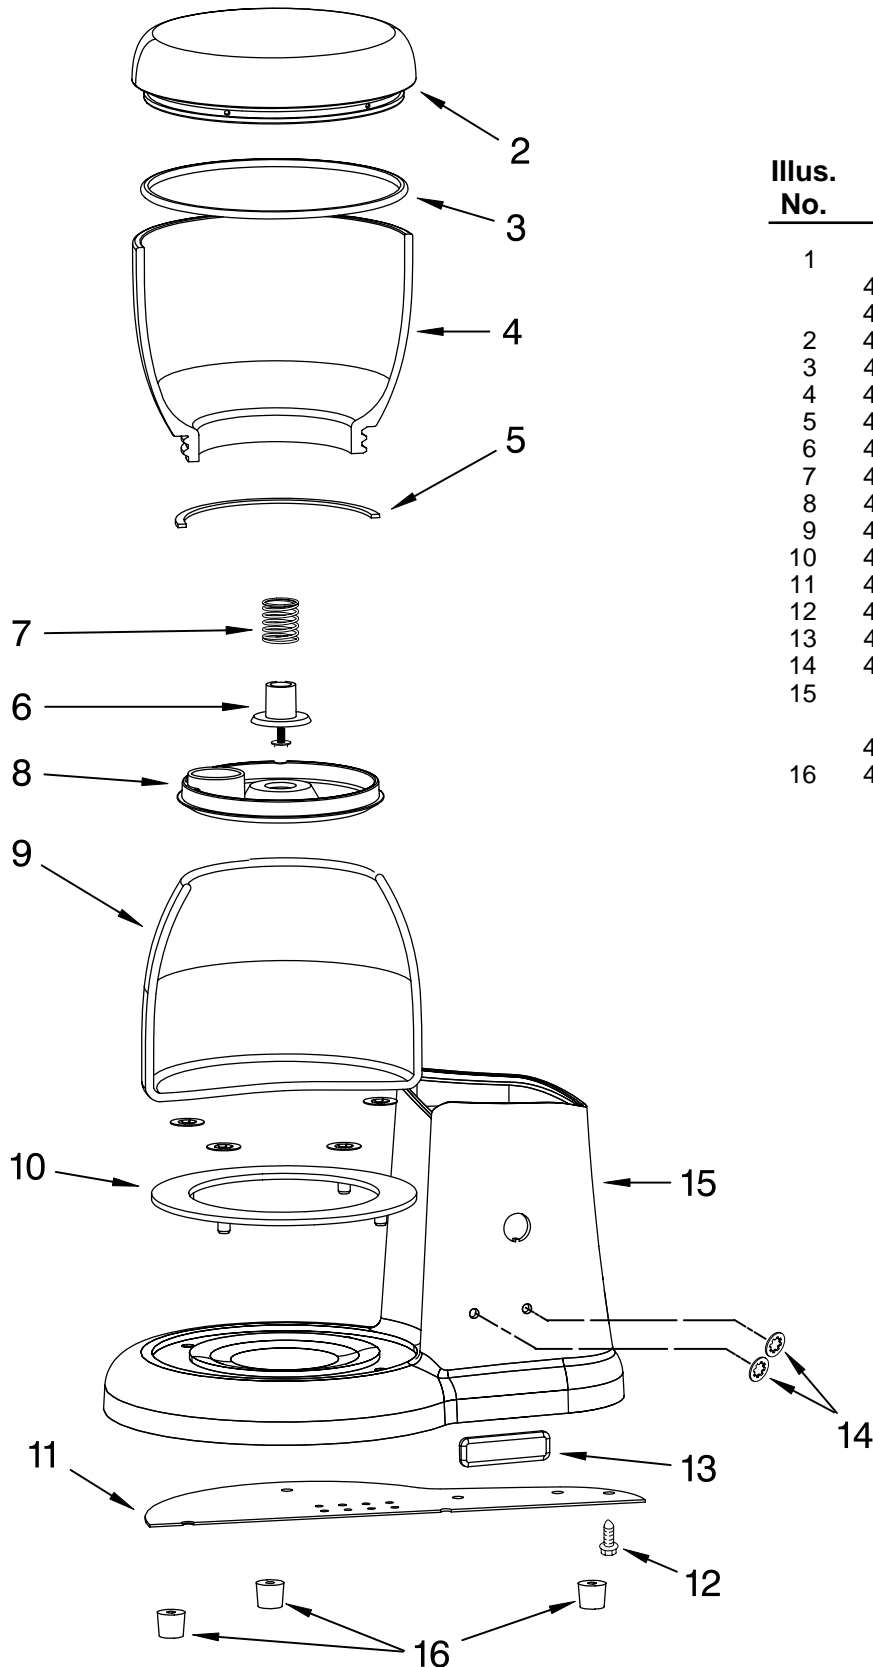

PARTS LIST

for

KitchenAid®

PRO LINE COFFEE GRINDER

MODELS:

KPCG100PM0 (Pearl Metallic)
4KPCG100PM0 (Pearl Metallic)

FOR CUSTOMER SATISFACTION ALWAYS USE
FACTORY SPECIFICATION PARTS

PEDESTAL JAR ASSEMBLY PARTS

For Models: KPCG100__0, 4KPCG100__0

Illus. No.	Part No.	DESCRIPTION
1		Literature Parts
	4176735	Use and Care Guide
	4176736	Repair Parts List
2	4176717	Lid, Bean Jar
3	4176731	O-Ring, Lid
4	4176730	Jar, Bean
5	4176729	Seal, Bean Jar
6	4176723	Nozzle, Holder
7	4176715	Spring, Housing
8	4176721	Cover, Nozzle
9	4176728	Jar, Coffee Ground
10	4176722	Ring, Abrasion
11	4176703	Cover, Baseplate
12	4176760	Screw
13	4176701	Nameplate
14	4176713	Lockwasher
15		Pedestal Assy (Incl Nameplate)
	4176700	Pearl Metallic
16	4176725	Foot, Rubber

FOR ORDERING INFORMATION REFER TO PARTS PRICE LIST

MOTOR HOUSING AND BURR ASSEMBLY PARTS

For Models: KPCG100__0, 4KPCG100__0

Illus. No.	Part No.	DESCRIPTION
1	4176695	Guard, Finger
2	4176696	Vent
3	4176713	Lockwasher
4	8212392	Pin, Detent
5	4176754	Bolt, Knob
6	4176718	Knob, Selector
7	8212394	Spring, Detent
8	4176716	Screw, Adjustment
9	4176705	Screw, Bezel
10	4176697	Bezel, Gearbox
11	4176694	Auger Assy
12	4176712	Screw, Socket
13	4176702	Burr Assy
14	4176698	Housing, Motor Pearl Metallic

FOR ORDERING INFORMATION REFER TO PARTS PRICE LIST

MOTOR AND CONTROL PARTS

For Models: KPCG100__0, 4KPCG100__0

Illus. No.	Part No.	DESCRIPTION
1	4176707	Bushing, Copper
2	4176733	Motor
3	4176726	Seal, Vibration
4		Cap, Motor
	4176699	Pearl Metallic
5	4176755	Screw, Motor Cap
6	4176734	Tube, Housing
7	4176710	Nut, Switch
8	4176713	Lockwasher
9	4176757	Cord, Power
10	4176727	PCB Board
11	4176758	Switch, Toggle
12	4176724	Spacer
13	4176720	Plate, Motor