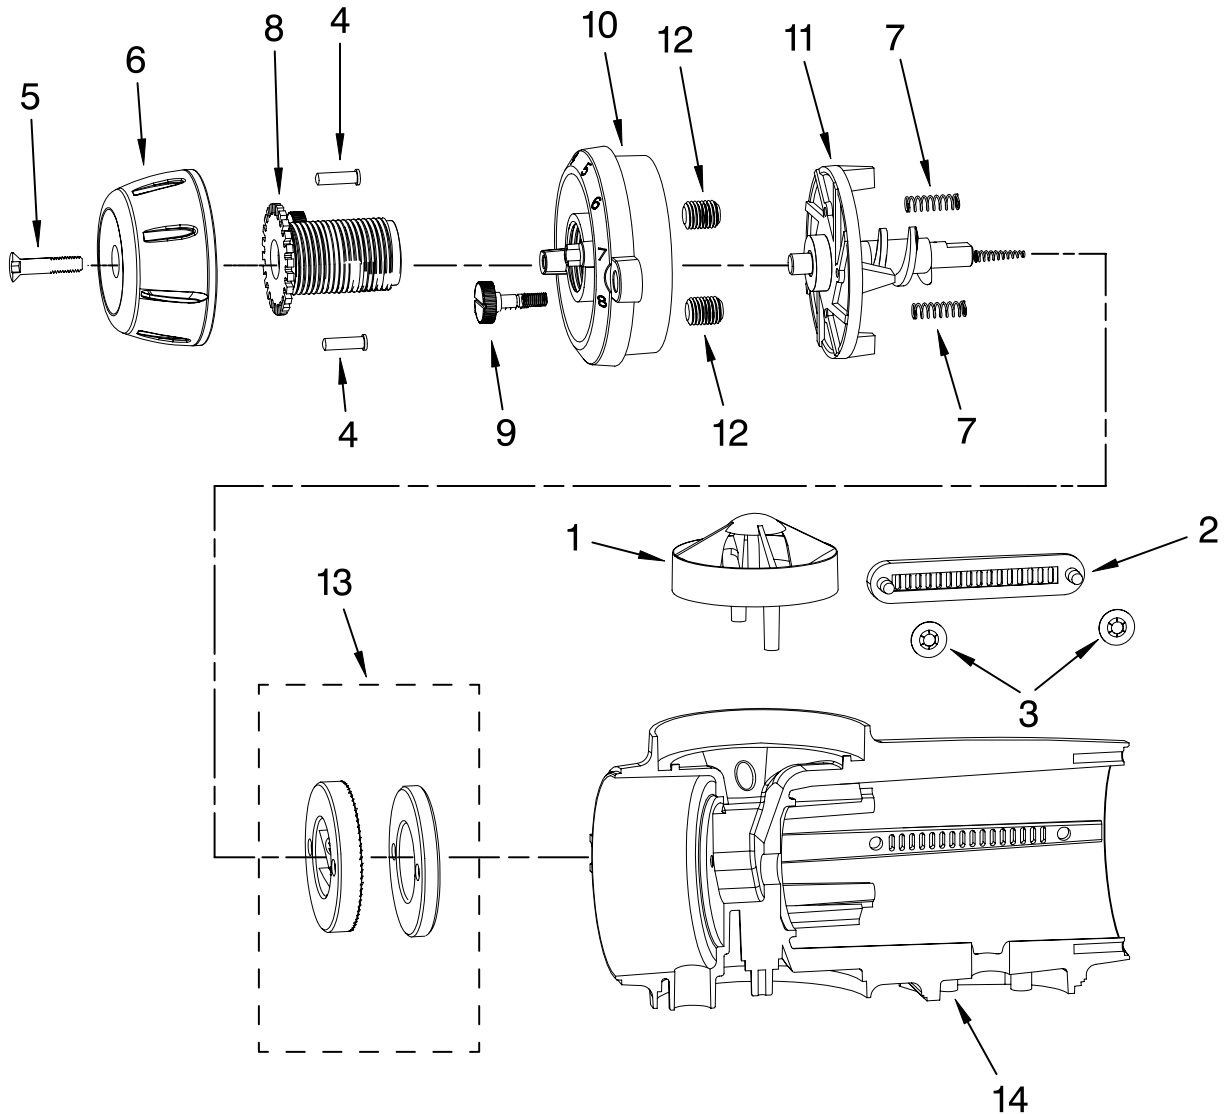

PARTS LIST

for

KitchenAid®

PRO LINE COFFEE GRINDER

MODELS:

KPCG100PM0 (Pearl Metallic)
4KPCG100PM0 (Pearl Metallic)

FOR CUSTOMER SATISFACTION ALWAYS USE
FACTORY SPECIFICATION PARTS

PEDESTAL JAR ASSEMBLY PARTS

For Models: KPCG100__0, 4KPCG100__0

Illus. No.	Part No.	DESCRIPTION
1		Literature Parts
	4176735	Use and Care Guide
	4176736	Repair Parts List
2	4176717	Lid, Bean Jar
3	4176731	O-Ring, Lid
4	4176730	Jar, Bean
5	4176729	Seal, Bean Jar
6	4176723	Nozzle, Holder
7	4176715	Spring, Housing
8	4176721	Cover, Nozzle
9	4176728	Jar, Coffee Ground
10	4176722	Ring, Abrasion
11	4176703	Cover, Baseplate
12	4176760	Screw
13	4176701	Nameplate
14	4176713	Lockwasher
15		Pedestal Assy (Incl Nameplate)
	4176700	Pearl Metallic
16	4176725	Foot, Rubber

FOR ORDERING INFORMATION REFER TO PARTS PRICE LIST

MOTOR HOUSING AND BURR ASSEMBLY PARTS

For Models: KPCG100__0, 4KPCG100__0

Illus. No.	Part No.	DESCRIPTION
1	4176695	Guard, Finger
2	4176696	Vent
3	4176713	Lockwasher
4	8212392	Pin, Detent
5	4176754	Bolt, Knob
6	4176718	Knob, Selector
7	8212394	Spring, Detent
8	4176716	Screw, Adjustment
9	4176705	Screw, Bezel
10	4176697	Bezel, Gearbox
11	4176694	Auger Assy
12	4176712	Screw, Socket
13	4176702	Burr Assy
14	4176698	Housing, Motor Pearl Metallic

FOR ORDERING INFORMATION REFER TO PARTS PRICE LIST

MOTOR AND CONTROL PARTS

For Models: KPCG100__0, 4KPCG100__0

Illus. No.	Part No.	DESCRIPTION
1	4176707	Bushing, Copper
2	4176733	Motor
3	4176726	Seal, Vibration
4		Cap, Motor
	4176699	Pearl Metallic
5	4176755	Screw, Motor Cap
6	4176734	Tube, Housing
7	4176710	Nut, Switch
8	4176713	Lockwasher
9	4176757	Cord, Power
10	4176727	PCB Board
11	4176758	Switch, Toggle
12	4176724	Spacer
13	4176720	Plate, Motor