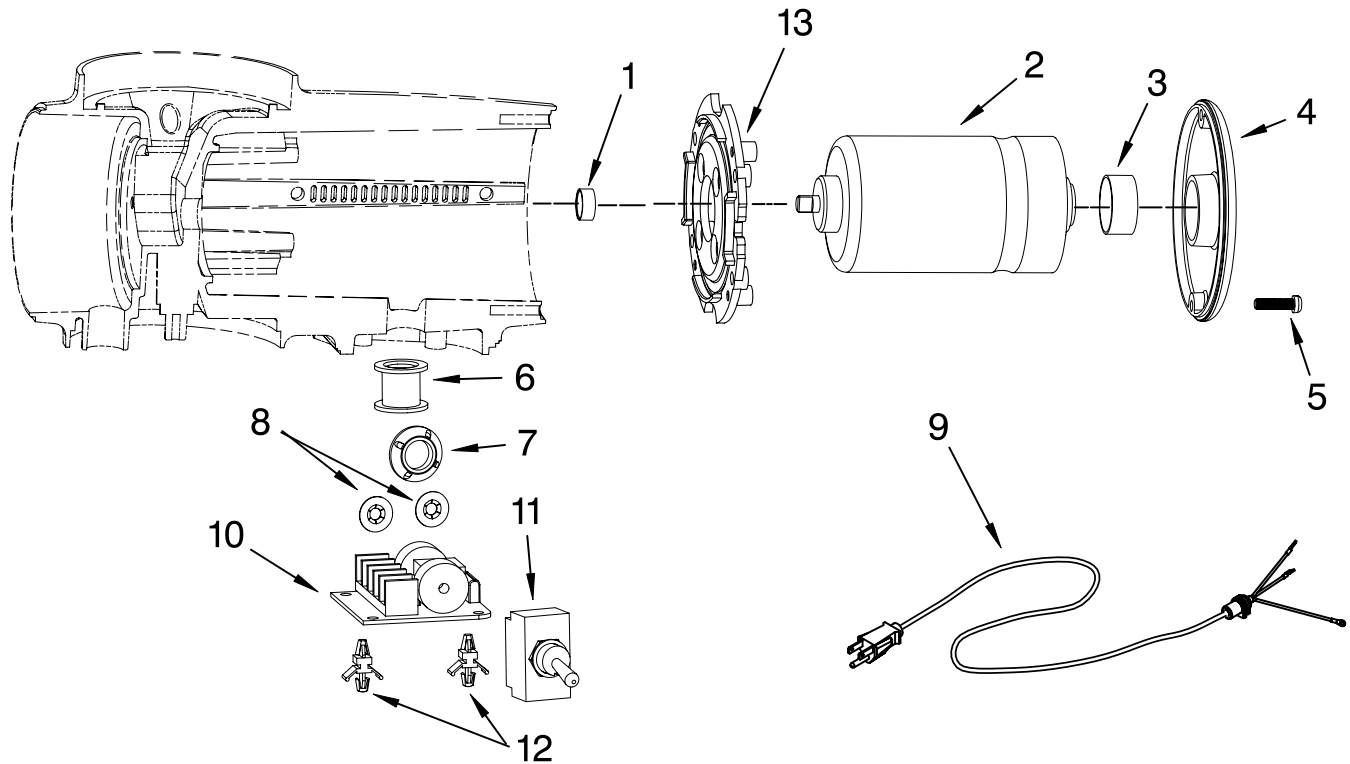

For Models: KPCG100__0, 4KPCG100__0

Illus. No.	Part No.	DESCRIPTION
1		Literature Parts
	4176735	Use and Care Guide
	4176736	Repair Parts List
2	4176717	Lid, Bean Jar
3	4176731	O-Ring, Lid
4	4176730	Jar, Bean
5	4176729	Seal, Bean Jar
6	4176723	Nozzle, Holder
7	4176715	Spring, Housing
8	4176721	Cover, Nozzle
9	4176728	Jar, Coffee Ground
10	4176722	Ring, Abrasion
11	4176703	Cover, Baseplate
12	4176760	Screw
13	4176701	Nameplate
14	4176713	Lockwasher
15		Pedestal Assy (Incl Nameplate)
	4176700	Pearl Metallic
16	4176725	Foot, Rubber

FOR ORDERING INFORMATION REFER TO PARTS PRICE LIST

MOTOR HOUSING AND BURR ASSEMBLY PARTS

For Models: KPCG100__0, 4KPCG100__0

Illus. No.	Part No.	DESCRIPTION
1	4176695	Guard, Finger
2	4176696	Vent
3	4176713	Lockwasher
4	8212392	Pin, Detent
5	4176754	Bolt, Knob
6	4176718	Knob, Selector
7	8212394	Spring, Detent
8	4176716	Screw, Adjustment
9	4176705	Screw, Bezel
10	4176697	Bezel, Gearbox
11	4176694	Auger Assy
12	4176712	Screw, Socket
13	4176702	Burr Assy
14	4176698	Housing, Motor Pearl Metallic

FOR ORDERING INFORMATION REFER TO PARTS PRICE LIST

MOTOR AND CONTROL PARTS

For Models: KPCG100__0, 4KPCG100__0

Illus. No.	Part No.	DESCRIPTION
1	4176707	Bushing, Copper
2	4176733	Motor
3	4176726	Seal, Vibration
4		Cap, Motor
	4176699	Pearl Metallic
5	4176755	Screw, Motor Cap
6	4176734	Tube, Housing
7	4176710	Nut, Switch
8	4176713	Lockwasher
9	4176757	Cord, Power
10	4176727	PCB Board
11	4176758	Switch, Toggle
12	4176724	Spacer
13	4176720	Plate, Motor