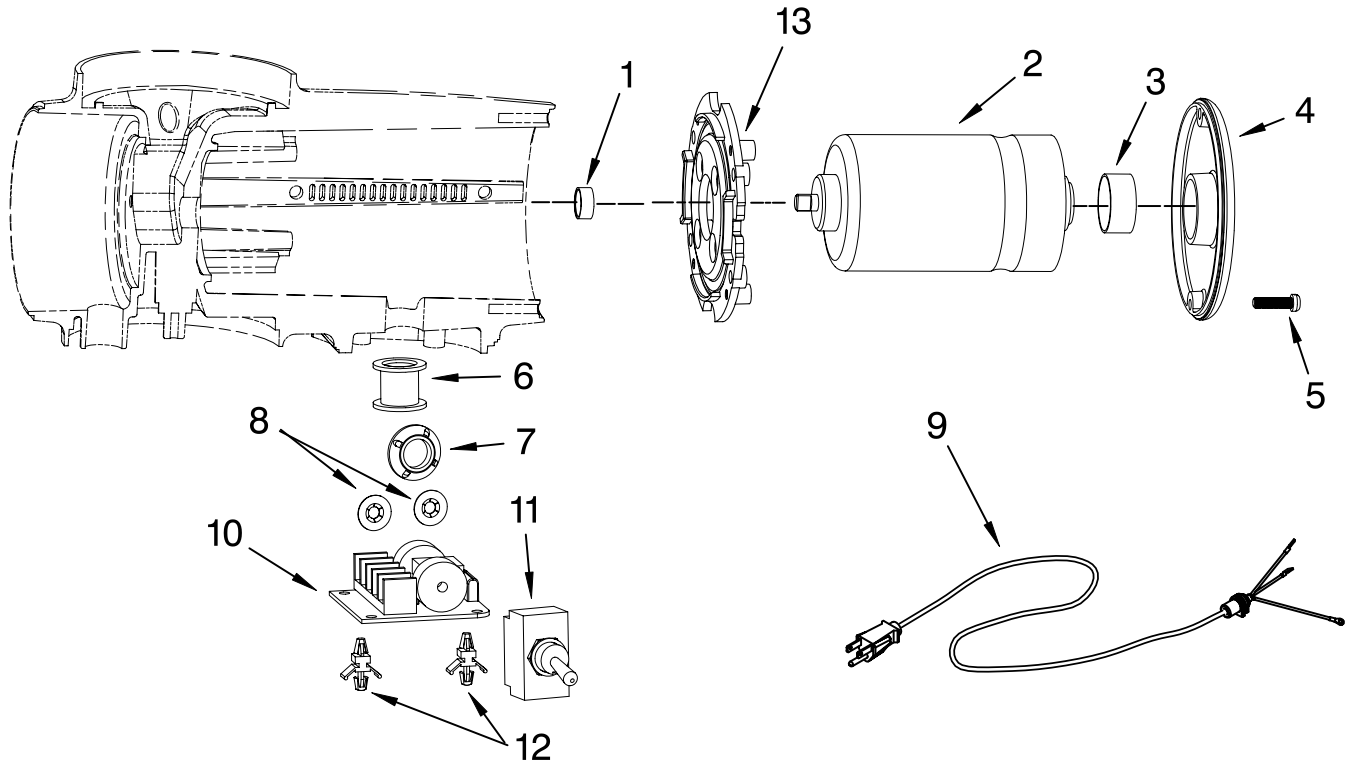

PEDESTAL JAR ASSEMBLY PARTS

For Model: 5KCG100E__0

Illus. No.	Part No.	DESCRIPTION
1		Literature Parts
	8212325	Use and Care Guide
	8212264	Repair Parts List
2		Lid, Bean Jar
	4176717	Black
3	4176731	O-Ring, Lid
4	4176730	Jar, Bean
5	4176729	Seal, Bean Jar
6	4176723	Nozzle, Holder
7	4176715	Spring, Housing
8	4176721	Cover, Nozzle
9	4176728	Jar, Coffee Ground
10	4176722	Ring, Abrasion
11	4176703	Cover, Baseplate
12	4176760	Screw
13	4176701	Nameplate
14	4176713	Lockwasher
15		Pedestal Assy
	8212331	Pearl Metallic
	8212332	Empire Red
	8212335	Onyx Black
	8212338	Almond Creme
16	4176725	Foot, Rubber

FOR ORDERING INFORMATION REFER TO PARTS PRICE LIST

MOTOR HOUSING AND BURR ASSEMBLY PARTS

For Model: 5KCG100E__0

Illus. No.	Part No.	DESCRIPTION
------------	----------	-------------

1	4176695	Guard, Finger
2	4176696	Vent
3	4176713	Lockwasher
4	8212392	Pin, Detent
5	4176754	Bolt, Knob
6		Knob, Selector
	4176718	Black
7	8212394	Spring, Detent
8	4176716	Screw, Adjustment
9	4176705	Screw, Bezel
10	4176697	Bezel, Gearbox
11	4176694	Auger Assy
12	4176712	Screw, Socket
13	4176702	Burr Assy
14		Housing, Motor
	4176698	Pearl Metallic
	8212320	Empire Red
	8212333	Onyx Black
	8212336	Almond Creme

FOR ORDERING INFORMATION REFER TO PARTS PRICE LIST

MOTOR AND CONTROL PARTS

For Model: 5KCG100E__0

Illus. No.	Part No.	DESCRIPTION
1	4176707	Bushing, Copper
2	8212324	Motor, 220V-240V
3	4176726	Seal, Vibration
4		Cap, Motor
	4176699	Pearl Metallic
	8212321	Empire Red
	8212334	Onyx Black
	8212337	Almond Creme
5	4176755	Screw, Motor Cap
6	4176734	Tube, Housing
7	4176710	Nut, Switch
8	4176713	Lockwasher
9	8212326	Cord, Power
10	8212323	PCB Board, 220V
11	8212330	Switch, Toggle
12	4176724	Spacer
13	4176720	Plate, Motor