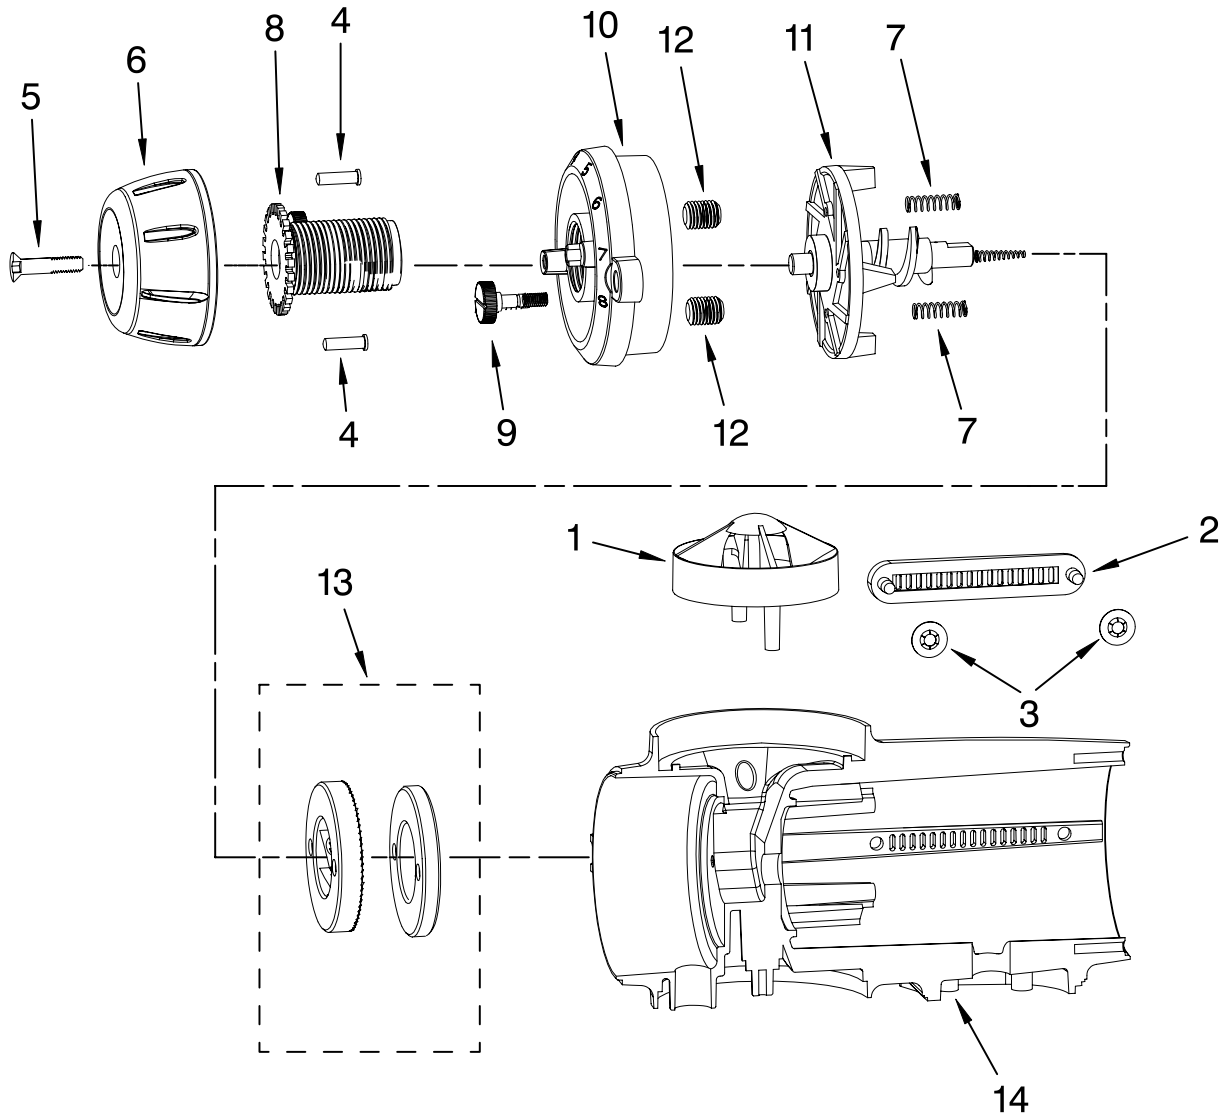

PARTS LIST

for

KitchenAid®

ARTISAN COFFEE GRINDER

MODELS:

5KCG100EPM0 (Pearl Metallic)
5KCG100EER0 (Empire Red)
5KCG100EOB0 (Onyx Black)
5KCG100EAC0 (Almond Creme)

FOR CUSTOMER SATISFACTION ALWAYS USE
FACTORY SPECIFICATION PARTS

PEDESTAL JAR ASSEMBLY PARTS

For Model: 5KCG100E__0

Illus. No.	Part No.	DESCRIPTION
1		Literature Parts
	8212325	Use and Care Guide
	8212264	Repair Parts List
2		Lid, Bean Jar
	4176717	Black
3	4176731	O-Ring, Lid
4	4176730	Jar, Bean
5	4176729	Seal, Bean Jar
6	4176723	Nozzle, Holder
7	4176715	Spring, Housing
8	4176721	Cover, Nozzle
9	4176728	Jar, Coffee Ground
10	4176722	Ring, Abrasion
11	4176703	Cover, Baseplate
12	4176760	Screw
13	4176701	Nameplate
14	4176713	Lockwasher
15		Pedestal Assy
	8212331	Pearl Metallic
	8212332	Empire Red
	8212335	Onyx Black
	8212338	Almond Creme
16	4176725	Foot, Rubber

FOR ORDERING INFORMATION REFER TO PARTS PRICE LIST

MOTOR HOUSING AND BURR ASSEMBLY PARTS

For Model: 5KCG100E__0

Illus. No.	Part No.	DESCRIPTION
------------	----------	-------------

1	4176695	Guard, Finger
2	4176696	Vent
3	4176713	Lockwasher
4	8212392	Pin, Detent
5	4176754	Bolt, Knob
6		Knob, Selector
	4176718	Black
7	8212394	Spring, Detent
8	4176716	Screw, Adjustment
9	4176705	Screw, Bezel
10	4176697	Bezel, Gearbox
11	4176694	Auger Assy
12	4176712	Screw, Socket
13	4176702	Burr Assy
14		Housing, Motor
	4176698	Pearl Metallic
	8212320	Empire Red
	8212333	Onyx Black
	8212336	Almond Creme

FOR ORDERING INFORMATION REFER TO PARTS PRICE LIST

MOTOR AND CONTROL PARTS

For Model: 5KCG100E__0

Illus. No.	Part No.	DESCRIPTION
1	4176707	Bushing, Copper
2	8212324	Motor, 220V-240V
3	4176726	Seal, Vibration
4		Cap, Motor
	4176699	Pearl Metallic
	8212321	Empire Red
	8212334	Onyx Black
	8212337	Almond Creme
5	4176755	Screw, Motor Cap
6	4176734	Tube, Housing
7	4176710	Nut, Switch
8	4176713	Lockwasher
9	8212326	Cord, Power
10	8212323	PCB Board, 220V
11	8212330	Switch, Toggle
12	4176724	Spacer
13	4176720	Plate, Motor