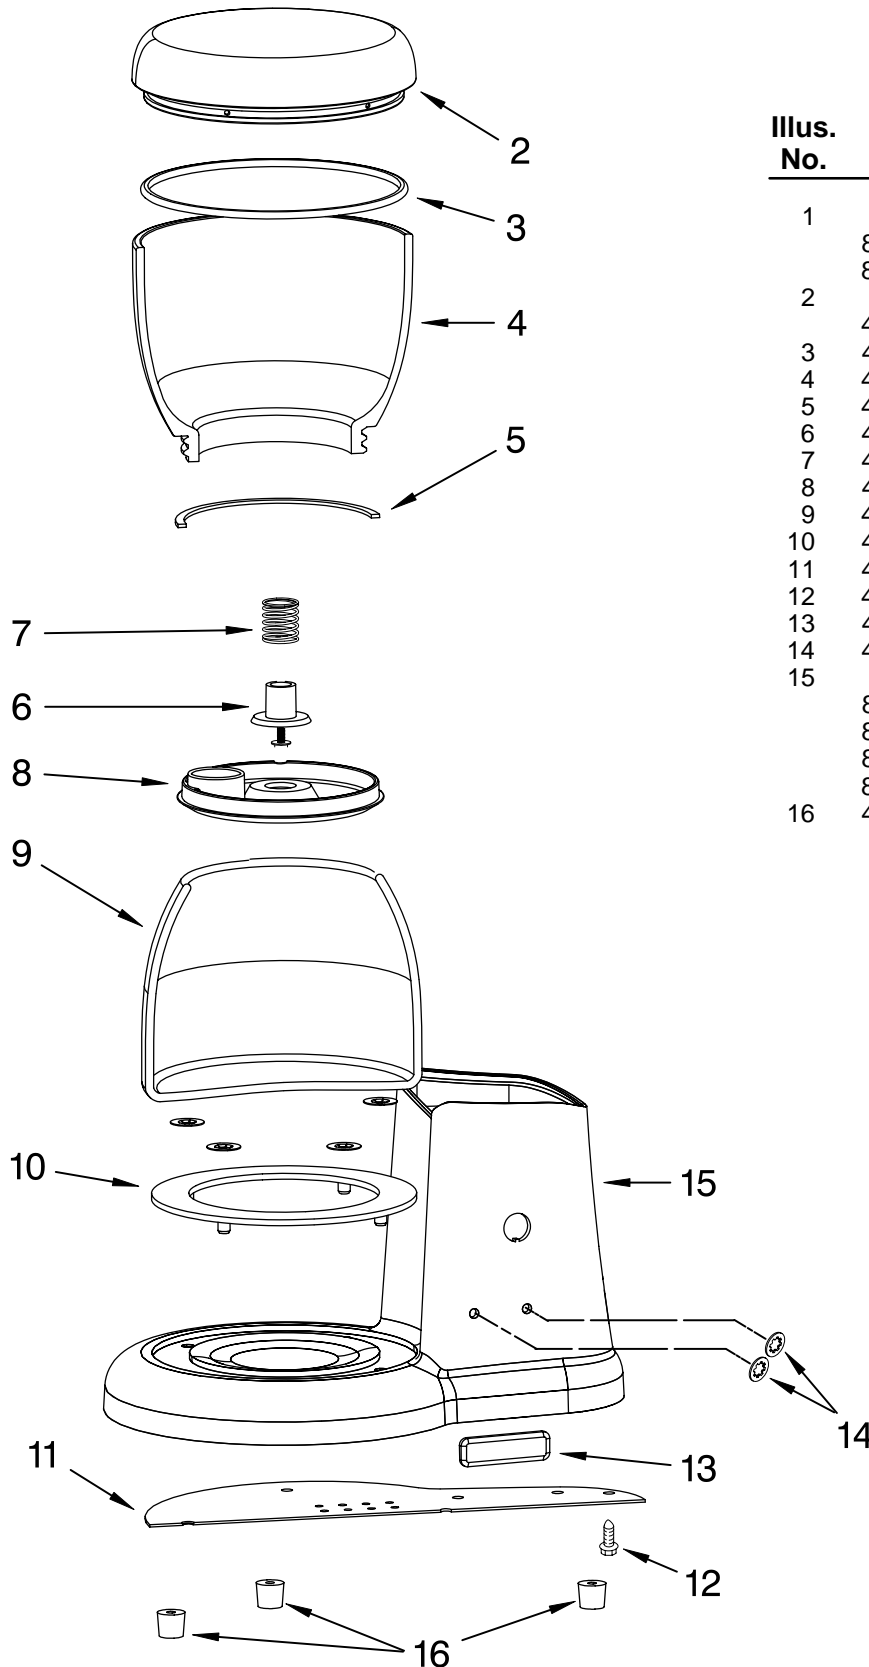

PARTS LIST

for

KitchenAid®

ARTISAN COFFEE GRINDER

MODELS:

5KCG100EPM0 (Pearl Metallic)
5KCG100EER0 (Empire Red)
5KCG100EOB0 (Onyx Black)
5KCG100EAC0 (Almond Creme)

FOR CUSTOMER SATISFACTION ALWAYS USE
FACTORY SPECIFICATION PARTS

PEDESTAL JAR ASSEMBLY PARTS

For Model: 5KCG100E__0

Illus. No.	Part No.	DESCRIPTION
1		Literature Parts
	8212325	Use and Care Guide
	8212264	Repair Parts List
2		Lid, Bean Jar
	4176717	Black
3	4176731	O-Ring, Lid
4	4176730	Jar, Bean
5	4176729	Seal, Bean Jar
6	4176723	Nozzle, Holder
7	4176715	Spring, Housing
8	4176721	Cover, Nozzle
9	4176728	Jar, Coffee Ground
10	4176722	Ring, Abrasion
11	4176703	Cover, Baseplate
12	4176760	Screw
13	4176701	Nameplate
14	4176713	Lockwasher
15		Pedestal Assy
	8212331	Pearl Metallic
	8212332	Empire Red
	8212335	Onyx Black
	8212338	Almond Creme
16	4176725	Foot, Rubber

FOR ORDERING INFORMATION REFER TO PARTS PRICE LIST

MOTOR HOUSING AND BURR ASSEMBLY PARTS

For Model: 5KCG100E__0

Illus. No.	Part No.	DESCRIPTION
------------	----------	-------------

1	4176695	Guard, Finger
2	4176696	Vent
3	4176713	Lockwasher
4	8212392	Pin, Detent
5	4176754	Bolt, Knob
6		Knob, Selector
	4176718	Black
7	8212394	Spring, Detent
8	4176716	Screw, Adjustment
9	4176705	Screw, Bezel
10	4176697	Bezel, Gearbox
11	4176694	Auger Assy
12	4176712	Screw, Socket
13	4176702	Burr Assy
14		Housing, Motor
	4176698	Pearl Metallic
	8212320	Empire Red
	8212333	Onyx Black
	8212336	Almond Creme

FOR ORDERING INFORMATION REFER TO PARTS PRICE LIST

MOTOR AND CONTROL PARTS

For Model: 5KCG100E__0

Illus. No.	Part No.	DESCRIPTION
1	4176707	Bushing, Copper
2	8212324	Motor, 220V-240V
3	4176726	Seal, Vibration
4		Cap, Motor
	4176699	Pearl Metallic
	8212321	Empire Red
	8212334	Onyx Black
	8212337	Almond Creme
5	4176755	Screw, Motor Cap
6	4176734	Tube, Housing
7	4176710	Nut, Switch
8	4176713	Lockwasher
9	8212326	Cord, Power
10	8212323	PCB Board, 220V
11	8212330	Switch, Toggle
12	4176724	Spacer
13	4176720	Plate, Motor