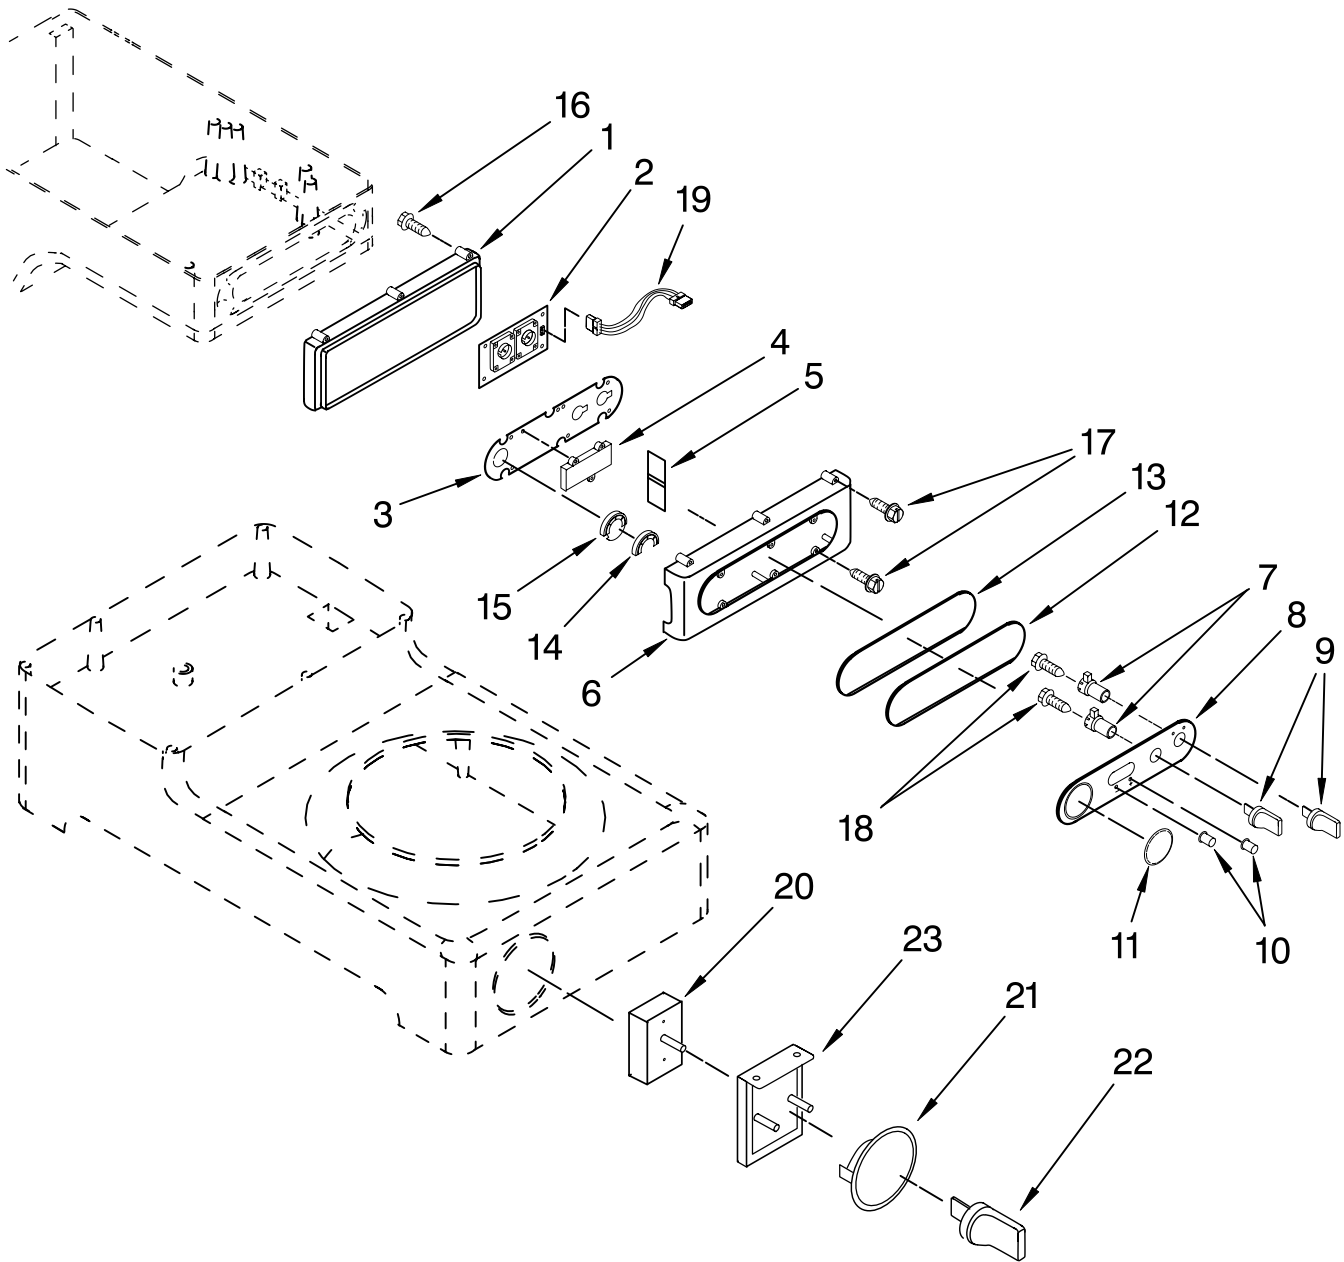

UPPER AND LOWER CONTROL PARTS

For Models: KPCM050__0, 4KPCM050__0

Illus. No.	Part No.	DESCRIPTION
1	8211535	Rear Cover, Control Panel
2	8211574	Rotary Switch, PCB
3	8211575	Control, PCB
4	8211576	LCD Cover
5	8211750	Shield
6	8211577	Basket, Control Panel
7	8211578	Mount, Control Knob
8	8211536	Control Panel

Illus. No.	Part No.	DESCRIPTION
9	8211579	Knob, Control
10	8211580	Pushbutton
11	8211581	Lens Cover
12	8211754	Seal, Control Panel B
13	8211753	Seal, Control Panel A
14		◆ Not Serviced
15	8211621	LED Cover
16	8211684	Screw, Rear Cover
17	8211751	Screw, Basket

Illus. No.	Part No.	DESCRIPTION
18	8211752	Screw, Knob
19	8211756	Lead Wire, PCB Control
20	8211517	Basket, Rotary Switch
21	8211625	Thermostat, Adjustable
22	8211626	Knob, Hot Plate
23	8212367	Mount, Rotary Switch

◆ These parts are not available.

FOR ORDERING INFORMATION REFER TO PARTS PRICE LIST