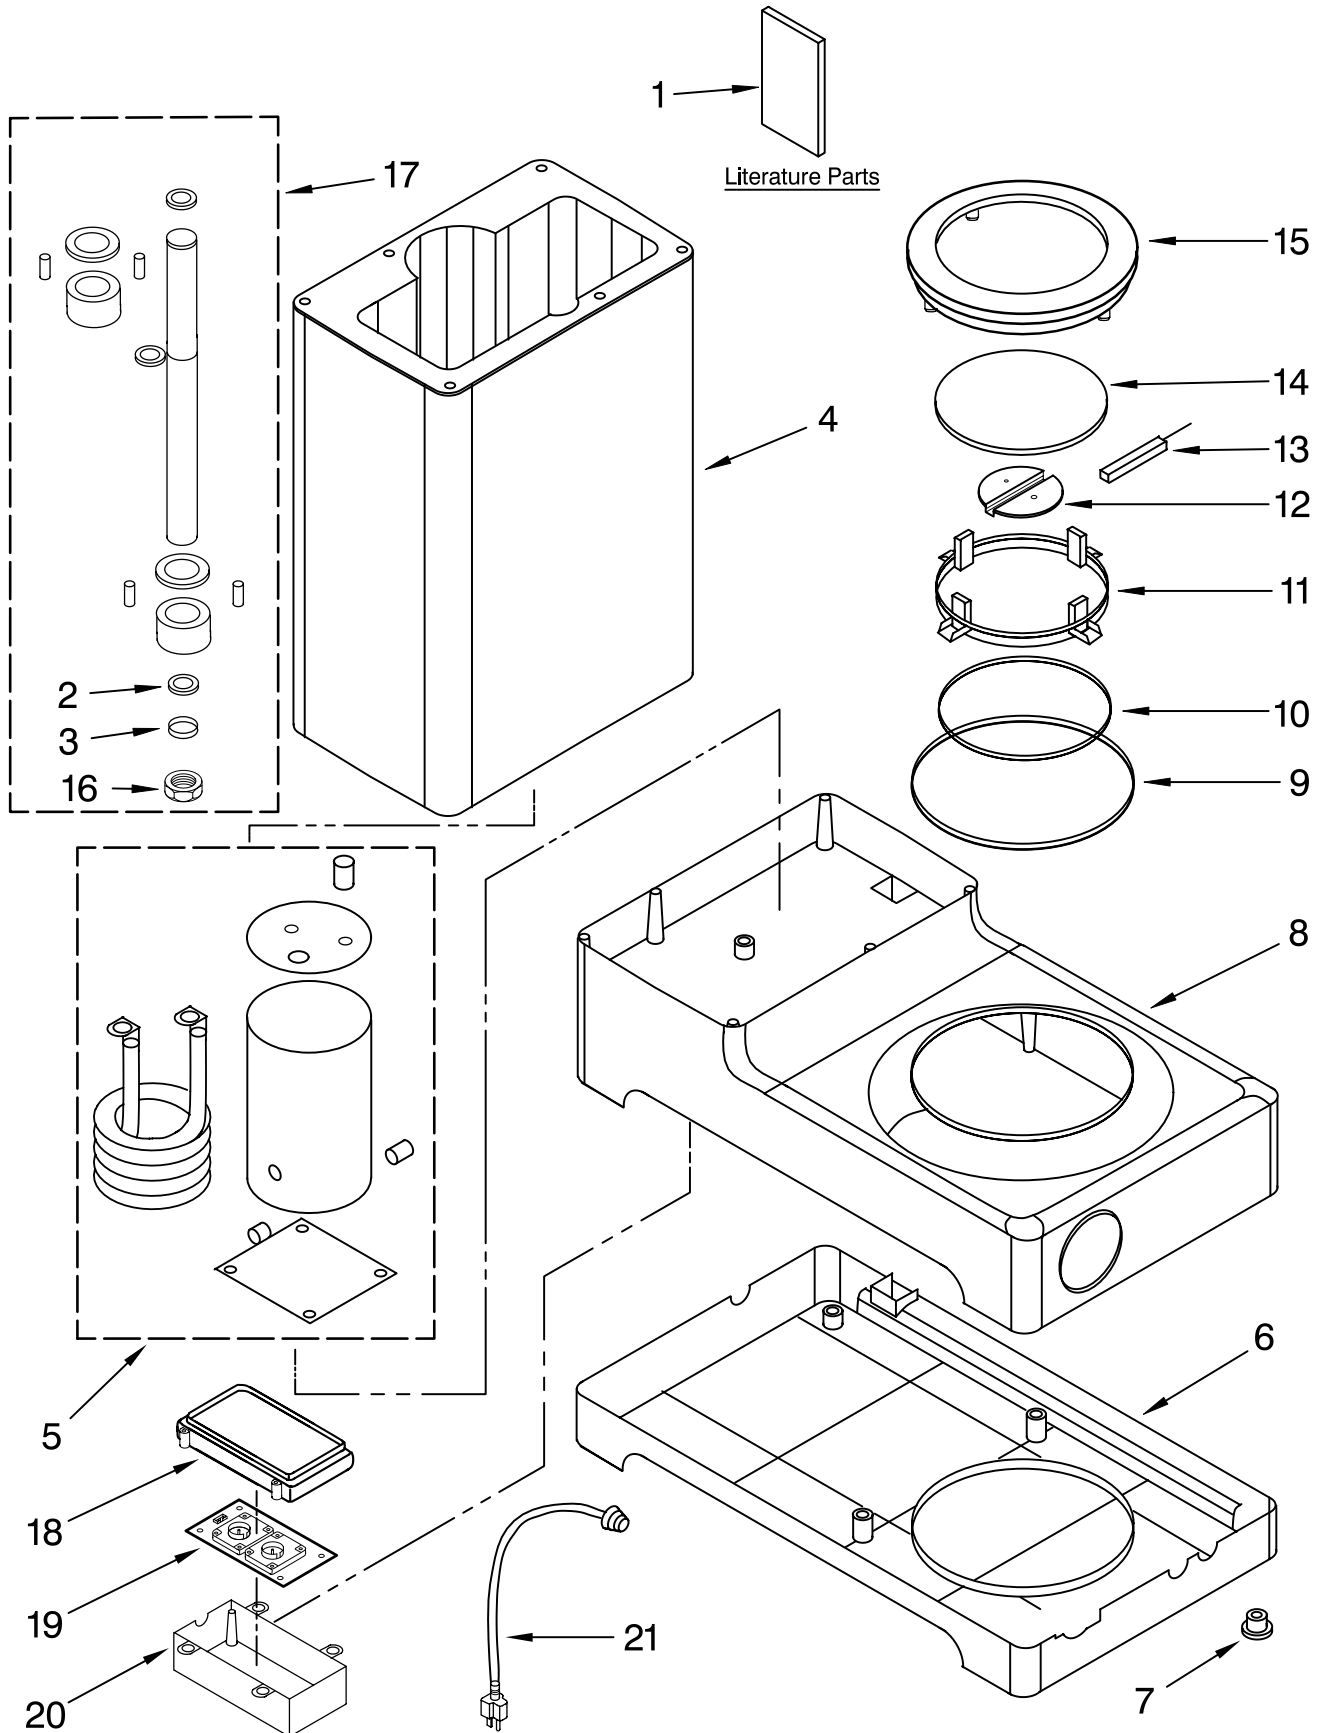

PARTS LIST

for

KitchenAid®

PRO LINE COFFEE MAKER

12-CUP, SINGLE CARAFE

MODELS:

KPCM050PM0 (Pearl Metallic)
KPCM050NP0 (Nickel Pearl)
KPCM050OB0 (Onyx Black)
4KPCM050PM0 (Pearl Metallic)

FOR CUSTOMER SATISFACTION ALWAYS USE
FACTORY SPECIFICATION PARTS

BASE AND HOUSING PARTS

For Models: KPCM050__0, 4KPCM050__0

FOR ORDERING INFORMATION REFER TO PARTS PRICE LIST

BASE AND HOUSING PARTS

For Models: KPCM050__0, 4KPCM050__0

<u>Illus. No.</u>	<u>Part No.</u>	<u>DESCRIPTION</u>
1		Literature Parts Use And Care Guide
	8204573	U.S.
	8211624	Canada
	8212131	Repair Parts List
2	8211572	O-Ring, Top
3	8211573	O-Ring, Bottom
4		Housing
	8211525	Pearl Metallic
	8212157	Nickel Pearl
	W10191122	Onyx Black
5	8211521	Pump Assembly
6	8211515	Base-Cover
7	8211516	Foot
8		Base
	8211744	Pearl Metallic
	8212158	Nickel Pearl
	W10191124	Onyx Black
9	8211582	Seal, Ring A
10	8211583	Seal Ring B
11	8211522	Mount, Hot Plate
12	8211518	Hot Plate, Main
13	8211745	PTC Mount
14	8211622	Hot Plate, Extra
15	8211523	Ring, Hot Plate
16	8211700	Nut, Float Switch
17	◆	Not Serviced
18	8211519	Cover, Base
19	8212391	Control, Main PCB
20	8211623	Cover, PCB
21	8211544	Cord, Power