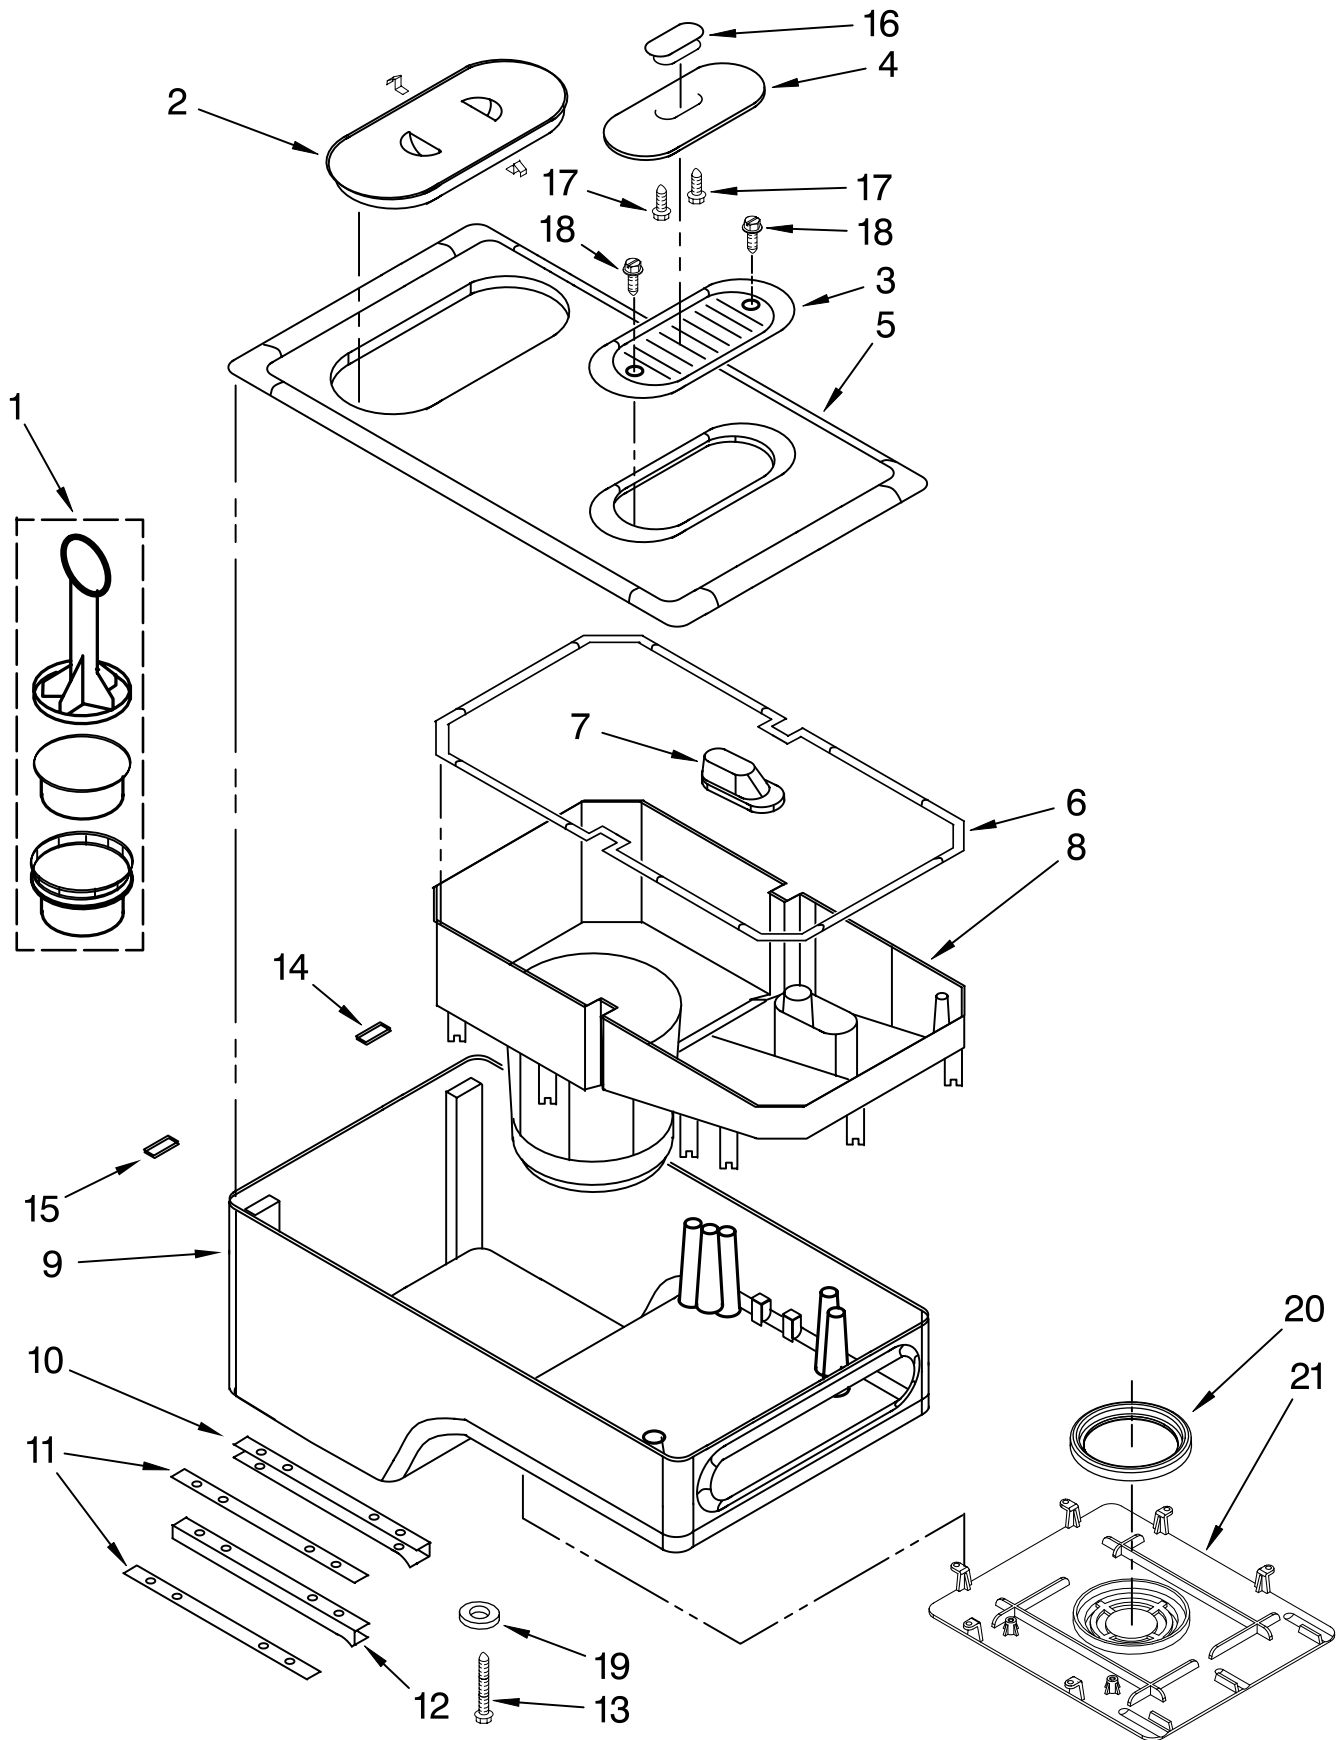

WATER RESERVOIR PARTS

For Models: KPCM050__0, 4KPCM050__0

FOR ORDERING INFORMATION REFER TO PARTS PRICE LIST

WATER RESERVOIR PARTS

For Models: KPCM050__0, 4KPCM050__0

Illus. No.	Part No.	DESCRIPTION
1	8211527	Filter Housing & Ring Assembly
2		Cover, Filter
	8211528	Pearl Metallic
	8212154	Nickel Pearl
	W10191127	Onyx Black
3	8211520	Guide, Water
4	8211530	Cover, Water Guide
5		Cover, Top
	8211529	Pearl Metallic
	8212155	Nickel Pearl
	W10191126	Onyx Black
6	8211746	Seal, Water Reservoir
7	8211531	Cover, Water Reservoir
8	8211533	Water Reservoir
9		Holder, Water Reservoir
	8211534	Pearl Metallic
	8212156	Nickel Pearl
	W10191123	Onyx Black
10	8211538	Glide, Brew Basket (Right)
11	8211569	Mount, Glide
12	8211539	Glide, Brew Basket (Left)
13		Screw, Glide
	8211747	Front
	8211748	Rear
14	8211570	Locking Block (Left)
15	8211571	Locking Block (Right)
16	8211560	Knob, Water Guide Cover
17	8211682	Screw, Water Guide Cover
18	8211683	Screw, Water Guide
19	8211749	Washer, Glide
20	8211532	Ring, Seal
21	8212416	Cover, Water Reservoir Holder

FOR ORDERING INFORMATION REFER TO PARTS PRICE LIST