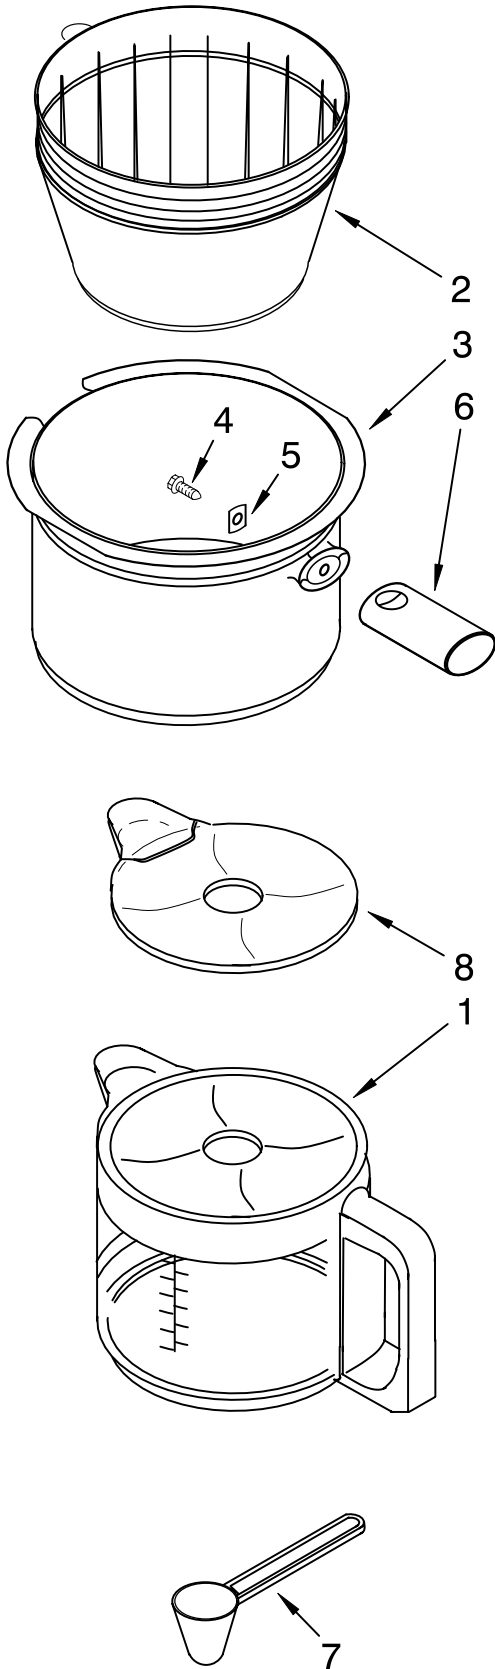

CARAFE PARTS

For Models: KPCM050__0, 4KPCM050__0

Illus. No.	Part No.	DESCRIPTION
1	8211540	Carafe Assembly
2	8211541	Insert, Brew Basket
3	8211542	Basket, Brew
4	8211705	Screw
5	8211706	Spacer
6	8211543	Handle, Brew Basket
7	8211546	Scoop, Coffee
8	8211546	Lid, Carafe Assembly
	8212196	Black
	8212197	Orange

FOR ORDERING INFORMATION REFER TO PARTS PRICE LIST