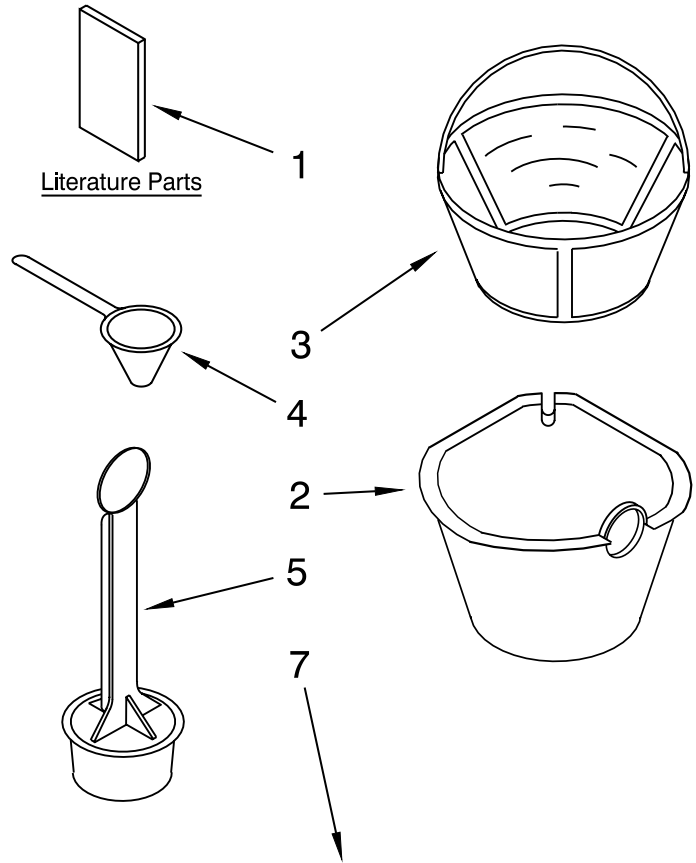

# CARAFE AND FILTER PARTS

For Models: KCM534\_\_0

| Illus. No. | Part No. | DESCRIPTION        |
|------------|----------|--------------------|
| 1          |          | Literature Parts   |
|            | 8212404  | Guide, Use & Care  |
|            | 8212393  | Repair Parts List  |
| 2          | 8212406  | Brew Basket Assy   |
| 3          | 8211961  | Filter, Goldtone   |
| 4          | 8211546  | Scoop, Coffee      |
| 5          | 8212405  | Filter, Water Assy |
| 6          |          | Lid, Carafe        |
|            | 8211963  | White              |
|            | 8211964  | Onyx Black         |
|            | 8211965  | Empire Red         |
| 7          |          | Carafe Assembly    |
|            | 8211973  | White              |
|            | 8211972  | Onyx Black         |
|            | 8211974  | Empire Red         |