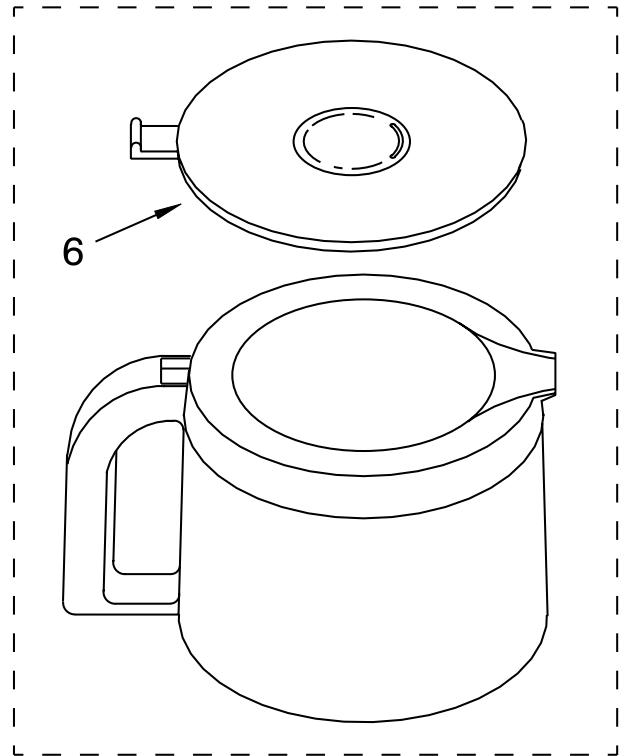

# CARAFE AND FILTER PARTS

For Models: KCM534\_\_0

| Illus. No. | Part No. | DESCRIPTION        |
|------------|----------|--------------------|
| 1          |          | Literature Parts   |
|            | 8212404  | Guide, Use & Care  |
|            | 8212393  | Repair Parts List  |
| 2          | 8212406  | Brew Basket Assy   |
| 3          | 8211961  | Filter, Goldtone   |
| 4          | 8211546  | Scoop, Coffee      |
| 5          | 8212405  | Filter, Water Assy |
| 6          |          | Lid, Carafe        |
|            | 8211963  | White              |
|            | 8211964  | Onyx Black         |
|            | 8211965  | Empire Red         |
| 7          |          | Carafe Assembly    |
|            | 8211973  | White              |
|            | 8211972  | Onyx Black         |
|            | 8211974  | Empire Red         |