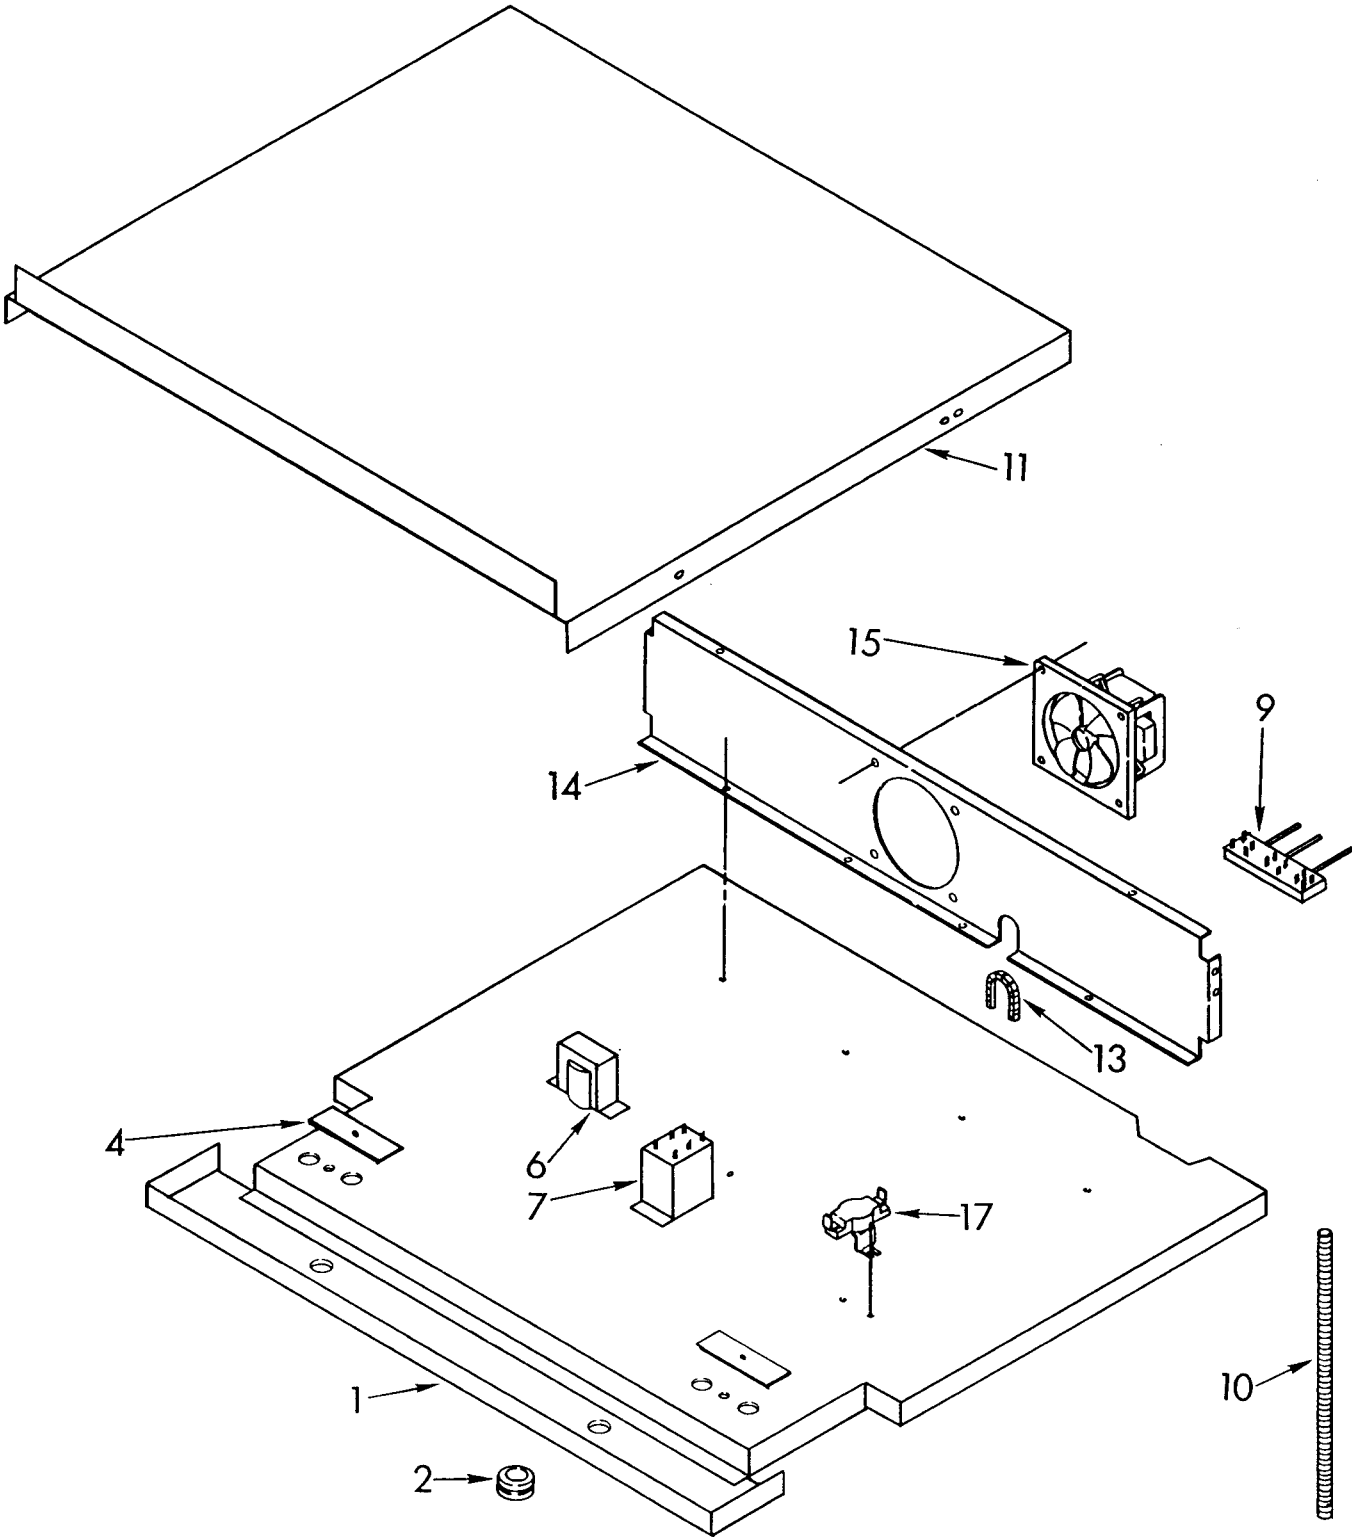

# CONTROL FRAME AND KNOB PARTS

For Model: KEBS177SBL1 and KEBS277SBL1

1	4167590	Retainer (2)
2	4163831	Bezel, Oven Light
3	4163840	Knob, Meat Probe Indicator
4	4168403	Knob, Thermostat, Lower Oven
5	4168403	Knob, Selector, Lower Oven
6	4168403	Knob Thermostat Single/Upper Oven
7	4168403	Knob, Selector Single/Upper Oven
8	3177122	Knob, Clock
9	3177121	Knob, Clock (2)
10		Vent Insert
	3178516	Black
	3178980	Almond-White
11		Control Frame
	3178571	White
	3178572	Almond
	4164363	Black
12		Insert, Top
	4173436	White
	4173437	Almond
	4173163	Black
13		Panel, Glass
	4173442	White KEBS277
	4173441	Almond KEBS277
	4173162	Black KEBS277
	4173440	White KEBS177
	4173439	Almond KEBS177
	4173161	Black KEBS177
15	4168571	Knob, Retained Heat

# CONTROL COMPARTMENT AND CABINET TOP

For Model: KEBS177SBL1 and KEBS277SBL1

1	4173054	Sandwich Panel
2	4173043	Bushing (2) Electrical
4	4168257	Hole Cover
6	4166561	Transformer, Probe
7	4163731	Relay, Meat Probe
9	4168295	Terminal Block, Power Supply
10	4167614	Conduit, 1/2 X 56
11	4173276	Cabinet Top
13	4173165	Bushing, Flexible
14	4173166	Panel, Blower Mounting
15	4173004	Blower Assembly
17	4173008	Switch, Auxiliary Fan