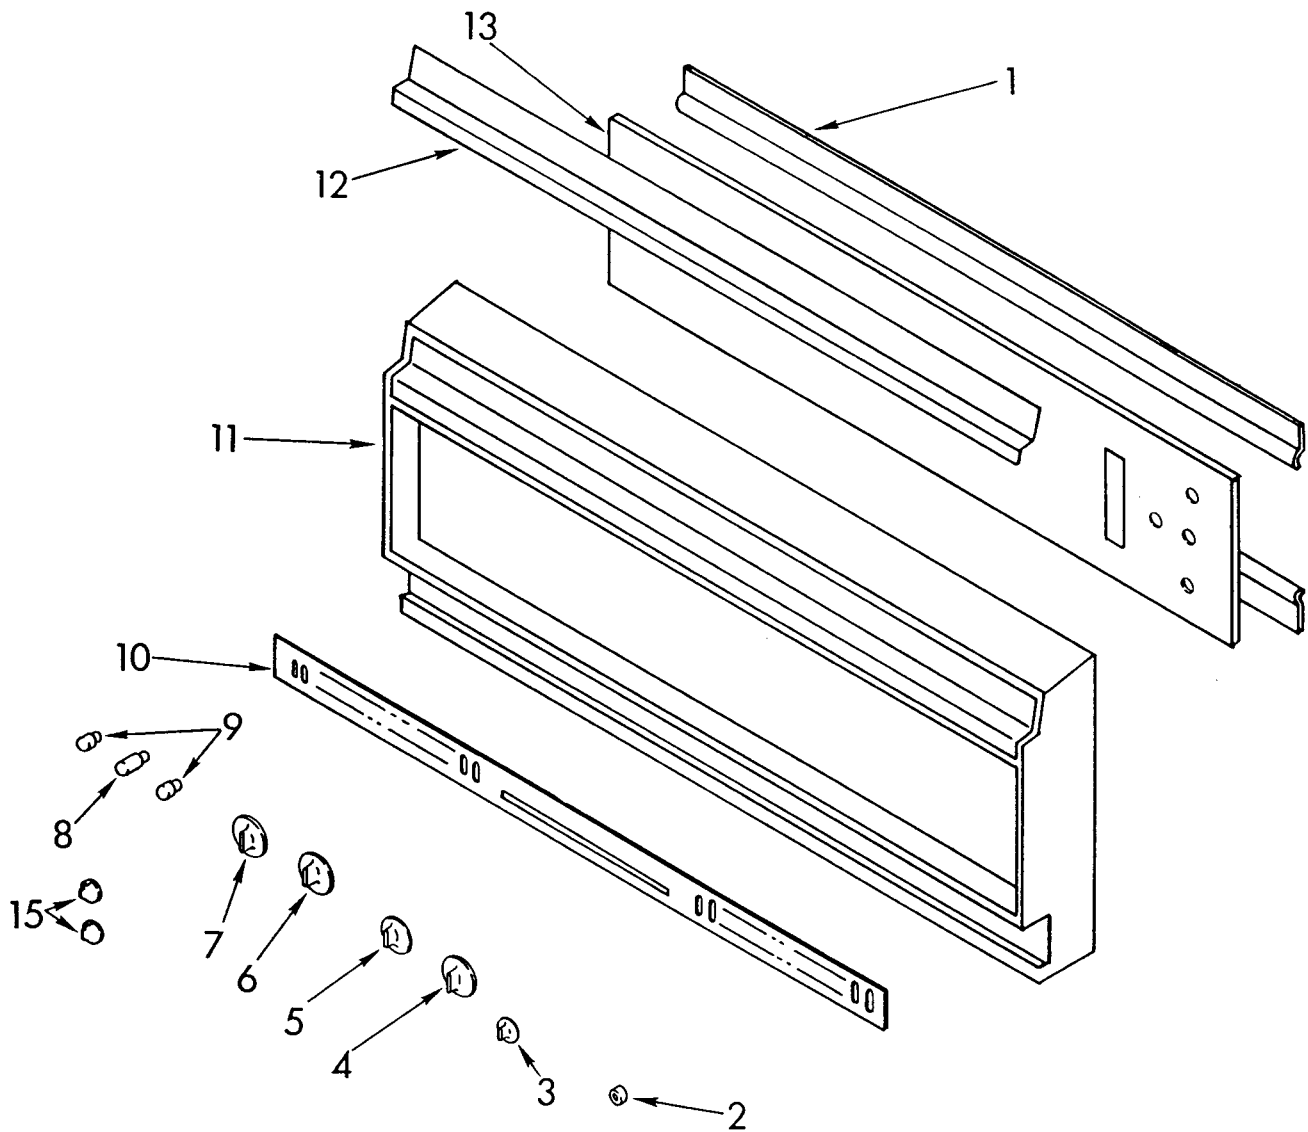

# CONTROL PANEL PARTS

For Model: KEBS177SBL1 and KEBS277SBL1

PL-19847-I

1	4173159	Thermostat Disc Lower Oven
2	4173158	Selector Disc Lower Oven
3	4173159	Thermostat Disc Single/Upper Oven
4	4173160	Selector Disc Single/Upper Oven
5	4173071	Clock Electronic
6	4173148	Mounting Panel
7	4168597	Indicator Light Single/Upper Oven
8	4168597	Indicator Light, Lower Oven
9	3178514	Selector Switch Single/Upper Oven
10	4164361	Thermostat, Single/Upper Oven
11	4164362	Thermostat, Lower Oven
12	3178515	Selector Switch, Lower Oven
13	4173153	Meat Probe Indicator Assy.
15	4164360	Nut, (4) Washer Type
16	4163869	Indicator Light, Lock Lower Oven
17	4163869	Clean Indicator Light, Lower Oven
18	4163869	Lock Indicator Light, Upper Oven
19	4163869	Clean Indicator Light, Upper Oven
21	4173150	Back Light Housing
22	4168533	Switch, (2) Retained Heat

# CONTROL FRAME AND KNOB PARTS

For Model: KEBS177SBL1 and KEBS277SBL1

1	4167590	Retainer (2)
2	4163831	Bezel, Oven Light
3	4163840	Knob, Meat Probe Indicator
4	4168403	Knob, Thermostat, Lower Oven
5	4168403	Knob, Selector, Lower Oven
6	4168403	Knob Thermostat Single/Upper Oven
7	4168403	Knob, Selector Single/Upper Oven
8	3177122	Knob, Clock
9	3177121	Knob, Clock (2)
10		Vent Insert
	3178516	Black
	3178980	Almond-White
11		Control Frame
	3178571	White
	3178572	Almond
	4164363	Black
12		Insert, Top
	4173436	White
	4173437	Almond
	4173163	Black
13		Panel, Glass
	4173442	White KEBS277
	4173441	Almond KEBS277
	4173162	Black KEBS277
	4173440	White KEBS177
	4173439	Almond KEBS177
	4173161	Black KEBS177
15	4168571	Knob, Retained Heat