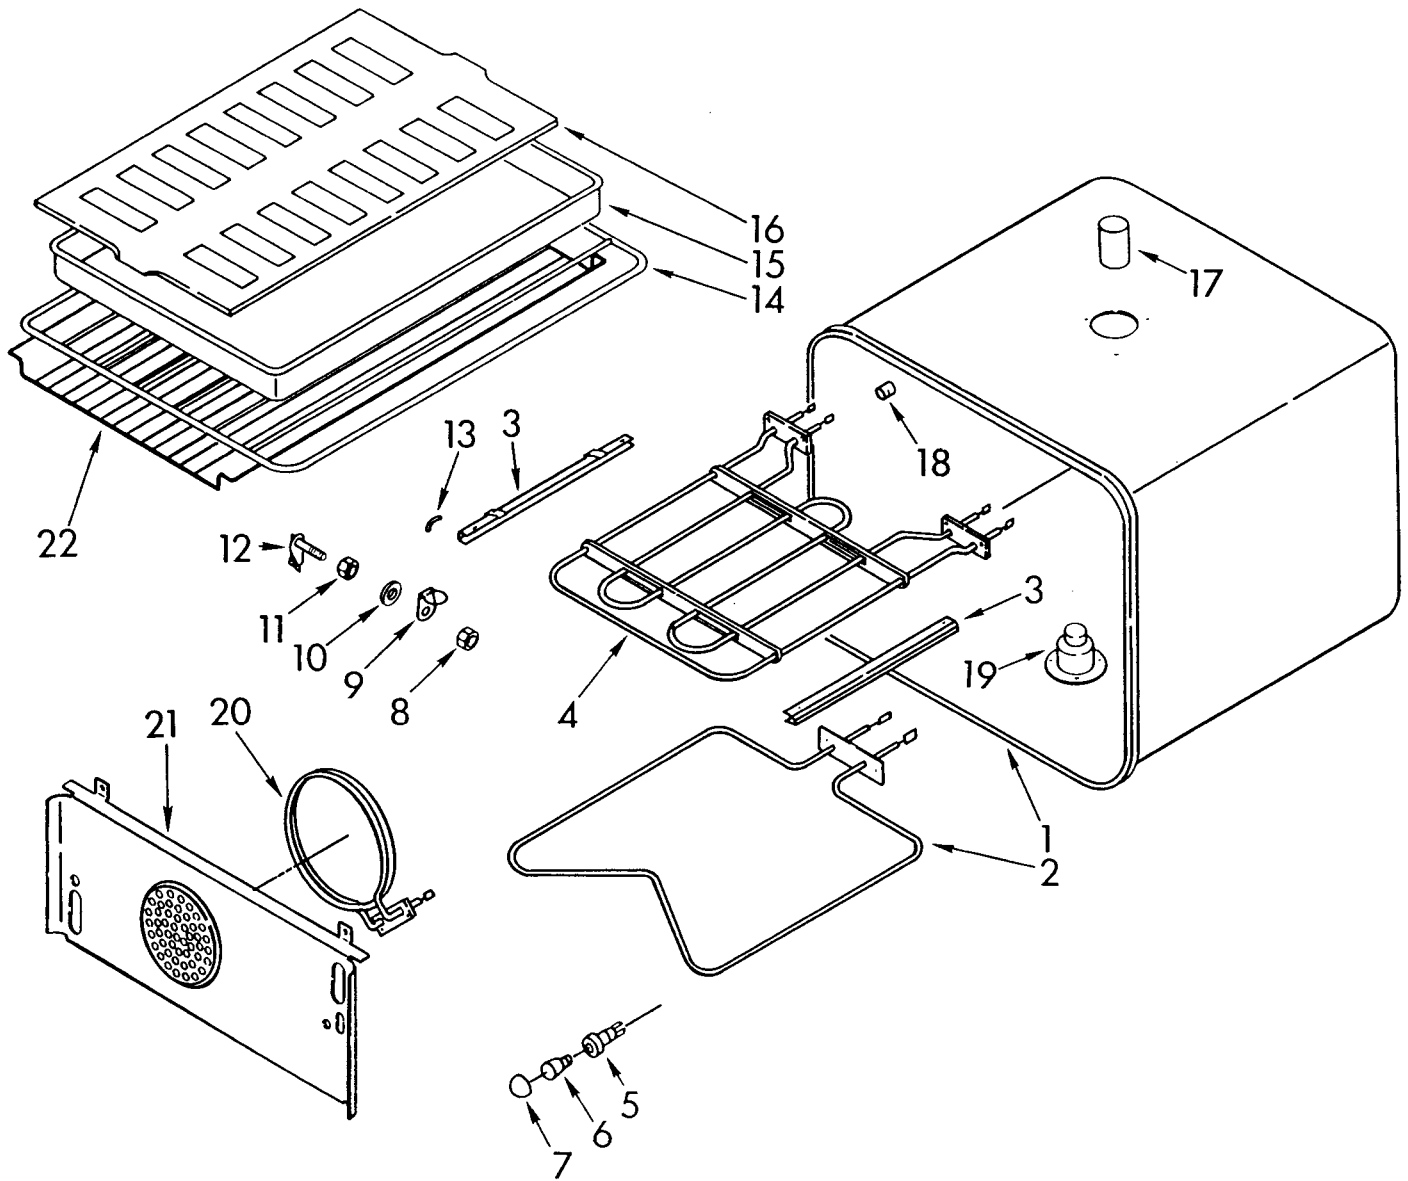

SINGLE/UPPER OVEN LINER

For Model: KEBS177SBL1 and KEBS277SBL1