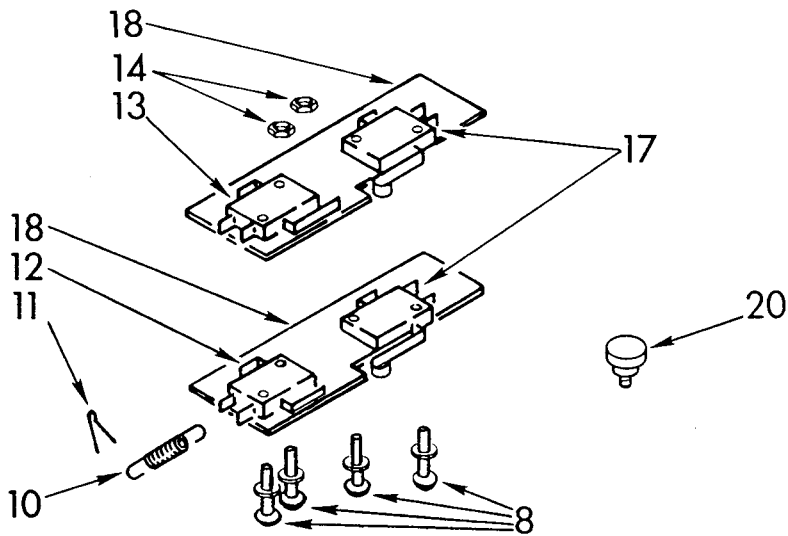

# CONTROL FRAME AND KNOB PARTS

For Model: KEBS177SBL1 and KEBS277SBL1

1	4167590	Retainer (2)
2	4163831	Bezel, Oven Light
3	4163840	Knob, Meat Probe Indicator
4	4168403	Knob, Thermostat, Lower Oven
5	4168403	Knob, Selector, Lower Oven
6	4168403	Knob Thermostat Single/Upper Oven
7	4168403	Knob, Selector Single/Upper Oven
8	3177122	Knob, Clock
9	3177121	Knob, Clock (2)
10		Vent Insert
	3178516	Black
	3178980	Almond-White
11		Control Frame
	3178571	White
	3178572	Almond
	4164363	Black
12		Insert, Top
	4173436	White
	4173437	Almond
	4173163	Black
13		Panel, Glass
	4173442	White KEBS277
	4173441	Almond KEBS277
	4173162	Black KEBS277
	4173440	White KEBS177
	4173439	Almond KEBS177
	4173161	Black KEBS177
15	4168571	Knob, Retained Heat

# CONTROL COMPARTMENT AND CABINET TOP

For Model: KEBS177SBL1 and KEBS277SBL1

1	4173054	Sandwich Panel
2	4173043	Bushing (2) Electrical
4	4168257	Hole Cover
6	4166561	Transformer, Probe
7	4163731	Relay, Meat Probe
9	4168295	Terminal Block, Power Supply
10	4167614	Conduit, 1/2 X 56
11	4173276	Cabinet Top
13	4173165	Bushing, Flexible
14	4173166	Panel, Blower Mounting
15	4173004	Blower Assembly
17	4173008	Switch, Auxiliary Fan

# LATCH PARTS

For Model: KEBS177SBL1 and KEBS277SBL1

1	4168063	Mounting Plate
2	4168538	Latch Mechanism
4	4163838	Latch Lever
5	4168292	Solenoid Spacer
6	4169323	Solenoid
7		Safety Switch
	4173007	Upper Oven
	3179691	Lower Oven
8	4173053	Screw, (Rd. Hd.) 4-40 X 1 1/4
10	4168560	Solenoid Spring
11	4159129	Cotter Pin
12	4168514	Latch Switch With Roller
13	4164366	Latch Switch
14	4159117	Locknut (4)
17	4168517	Latch Switch (2)
18	4168522	Insulator (2)
20	4168579	Shoulder Screw, Latch Lever (2)
23	4168554	Shoulder Screw, Actuator Arm
24	4168553	Spacer, Actuator Arm
25	4168058	Actuator Arm
26	4159160	Retaining Ring
27	4159603	Washer, Flat
28	4159109	Nut, Hex Kep 10-24
29	4159287	Screw, 10-24 X 3/8
30	4173168	Bracket, Harness
32	4173170	Mounting Bracket, Safety Switch