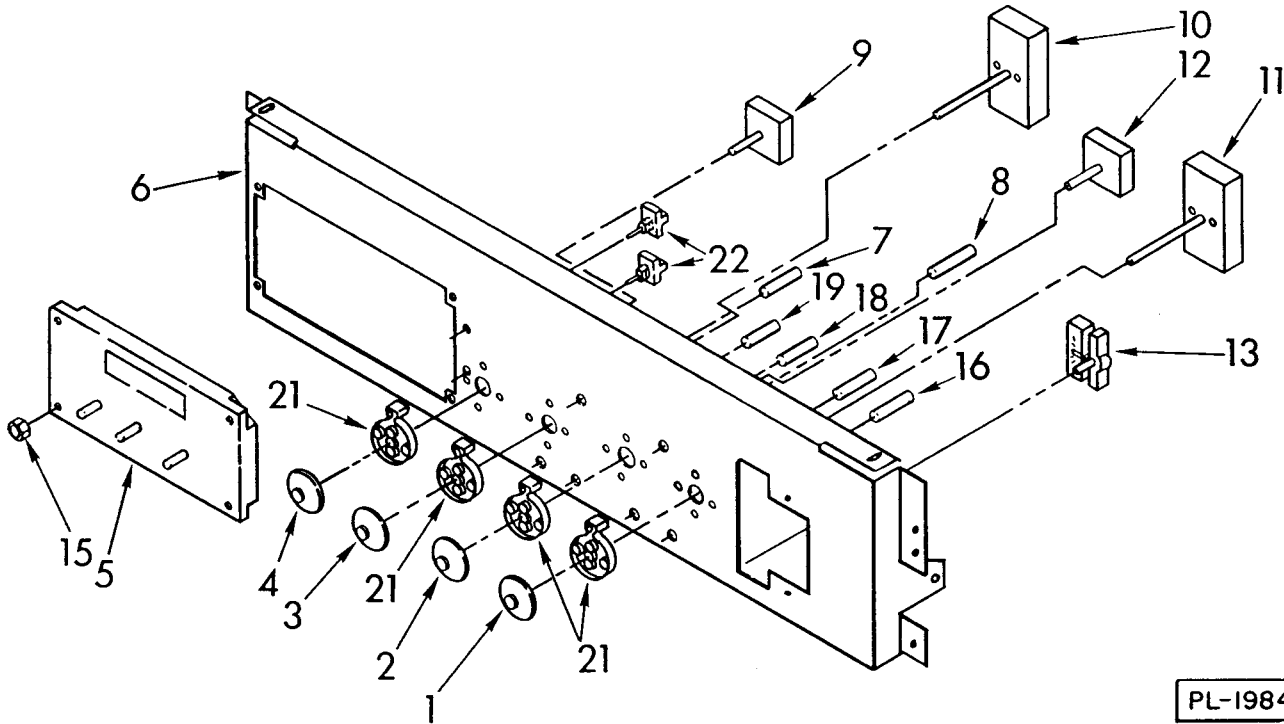

# CONTROL PANEL PARTS

For Model: KEBS177SBL1 and KEBS277SBL1

PL-19847-I

1	4173159	Thermostat Disc Lower Oven
2	4173158	Selector Disc Lower Oven
3	4173159	Thermostat Disc Single/Upper Oven
4	4173160	Selector Disc Single/Upper Oven
5	4173071	Clock Electronic
6	4173148	Mounting Panel
7	4168597	Indicator Light Single/Upper Oven
8	4168597	Indicator Light, Lower Oven
9	3178514	Selector Switch Single/Upper Oven
10	4164361	Thermostat, Single/Upper Oven
11	4164362	Thermostat, Lower Oven
12	3178515	Selector Switch, Lower Oven
13	4173153	Meat Probe Indicator Assy.
15	4164360	Nut, (4) Washer Type
16	4163869	Indicator Light, Lock Lower Oven
17	4163869	Clean Indicator Light, Lower Oven
18	4163869	Lock Indicator Light, Upper Oven
19	4163869	Clean Indicator Light, Upper Oven
21	4173150	Back Light Housing
22	4168533	Switch, (2) Retained Heat

# CONTROL FRAME AND KNOB PARTS

For Model: KEBS177SBL1 and KEBS277SBL1

1	4167590	Retainer (2)
2	4163831	Bezel, Oven Light
3	4163840	Knob, Meat Probe Indicator
4	4168403	Knob, Thermostat, Lower Oven
5	4168403	Knob, Selector, Lower Oven
6	4168403	Knob Thermostat Single/Upper Oven
7	4168403	Knob, Selector Single/Upper Oven
8	3177122	Knob, Clock
9	3177121	Knob, Clock (2)
10		Vent Insert
	3178516	Black
	3178980	Almond-White
11		Control Frame
	3178571	White
	3178572	Almond
	4164363	Black
12		Insert, Top
	4173436	White
	4173437	Almond
	4173163	Black
13		Panel, Glass
	4173442	White KEBS277
	4173441	Almond KEBS277
	4173162	Black KEBS277
	4173440	White KEBS177
	4173439	Almond KEBS177
	4173161	Black KEBS177
15	4168571	Knob, Retained Heat