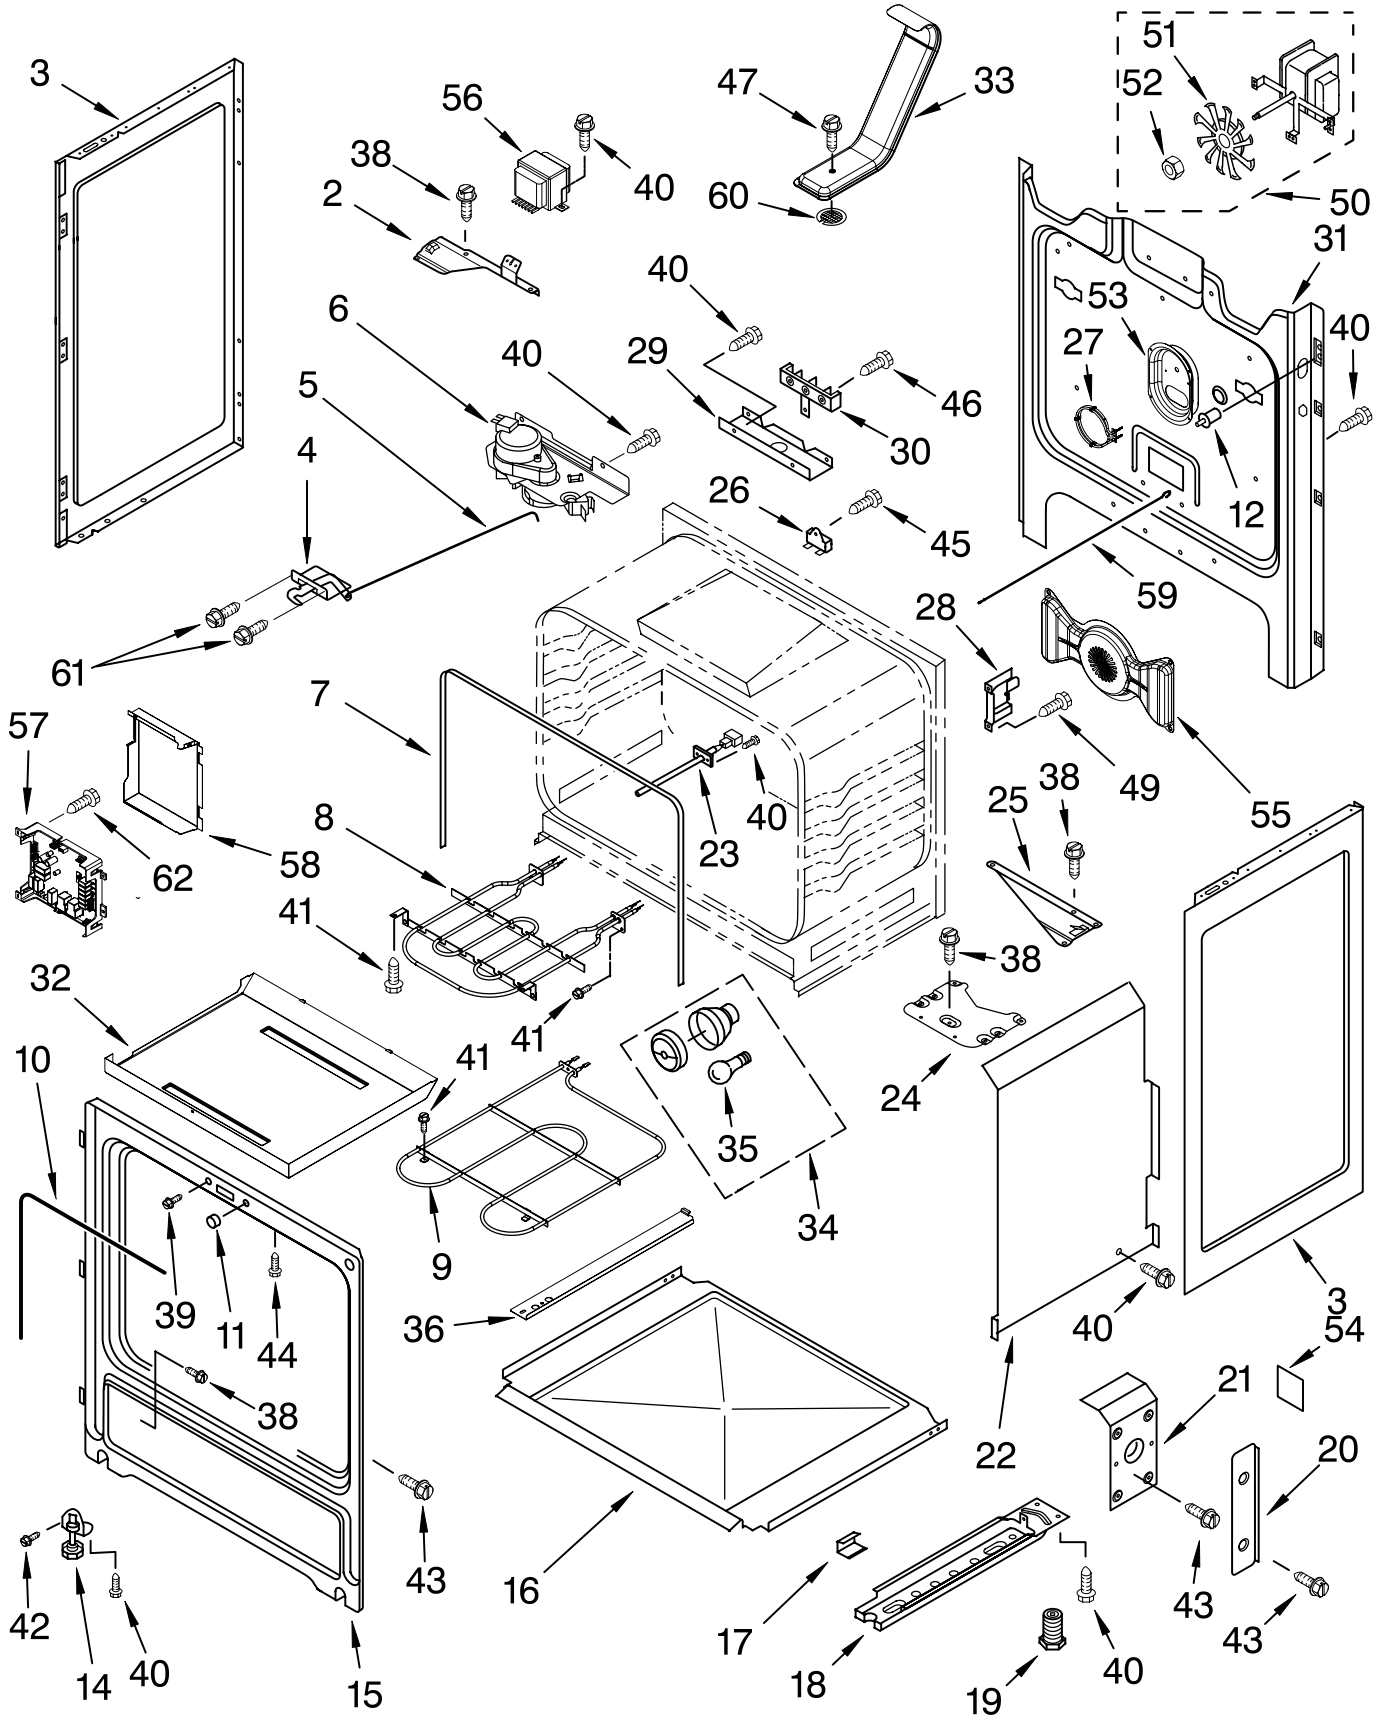

CHASSIS PARTS

For Models: KERA205PWH1, KERA205PBL1, KERA205PBT1, KERA205PSS1
(White) (Black) (Biscuit) (Stainless Steel)

FOR ORDERING INFORMATION REFER TO PARTS PRICE LIST

CHASSIS PARTS

For Models: KERA205PWH1, KERA205PBL1, KERA205PBT1, KERA205PSS1
(White) (Black) (Biscuit) (Stainless Steel)

Illus. No.	Part No.	DESCRIPTION	Illus. No.	Part No.	DESCRIPTION	Illus. No.	Part No.	DESCRIPTION
2	8273905	Support, Corner LR	25	3195987	Support, Corner RR	47	3196566	Screw
3		Panel, Side (2)	26	3196548	Fuse, Thermal	49	3196169	Screw
	8053830	White-Textured	27	9758525	Element, Convection	50	9758925	Fan Motor, Convection
	8053832	Black-Textured	28	3186116	Support, Oven (2)	51	4452226	Fan Blade
	8272519	Biscuit-Textured	29	3186034	Bracket, Service	52	4452227	Nut
4	9761013	Latch, Door	30	9757136	Block, Terminal	53	9755776	Cover, Convection Fan
5	3196961	Rod, Latch		112432	Nut (3)	54	9759689	Card, Insulator
6	9757241	Latch Asm, Rear	31	9757029	Back, Main	55	9757088	Baffle, Convection
7	3195737	Seal, Oven Flange	32	9755769	Tray, Hidden Bake Element	56	9756518	Transformer
8	9758518	Element, Broil	33	9758221	Vent Tube Asm	57	9761222	Appliance Manager
9	9755770	Element, Bake Hidden	34	3196701	Light Socket Assy	58	9757970	Cover
10	8522416	Seal, Oven Door	35	311255	Bulb, Oven Light	59	9757239	Rod - Dr Switch
11	9758701	Spacer, Door	36	9755771	Cover, Tray	60	9758213	Screen - Catalyst
12	9757262	Switch, Door	38	3196165	Screw	61	3196560	Screw(2)
14	3196037	Foot, Front (2)	39	3196168	Screw	62	8533930	Screw
15	9758224	Frame, Front	40	3196178	Screw	INSULATION		
16	8054068	Tray, Insulation	41	3196174	Screw		8272616	Insulation, Wrap
17	3196576	Clip, Panel (6)	42	3196179	Screw		9755772	Insulation, Back
18	9760314	Rail, Base (2)	43	3196177	Screw		8272613	Insulation, Vent
19	312701	Foot, Rear (2)	44	3196176	Screw		9757974	Insulation, GOC
20	3196091	Shield, Outer (2)	45	3196172	Screw			
21	3196092	Shield, Inner (2)	46	3400016	Screw			
22	8523803	Retainer, Side (2)						
23	8273902	Sensor, Oven						
24	3195736	Support, Front (2)						

FOR ORDERING INFORMATION REFER TO PARTS PRICE LIST