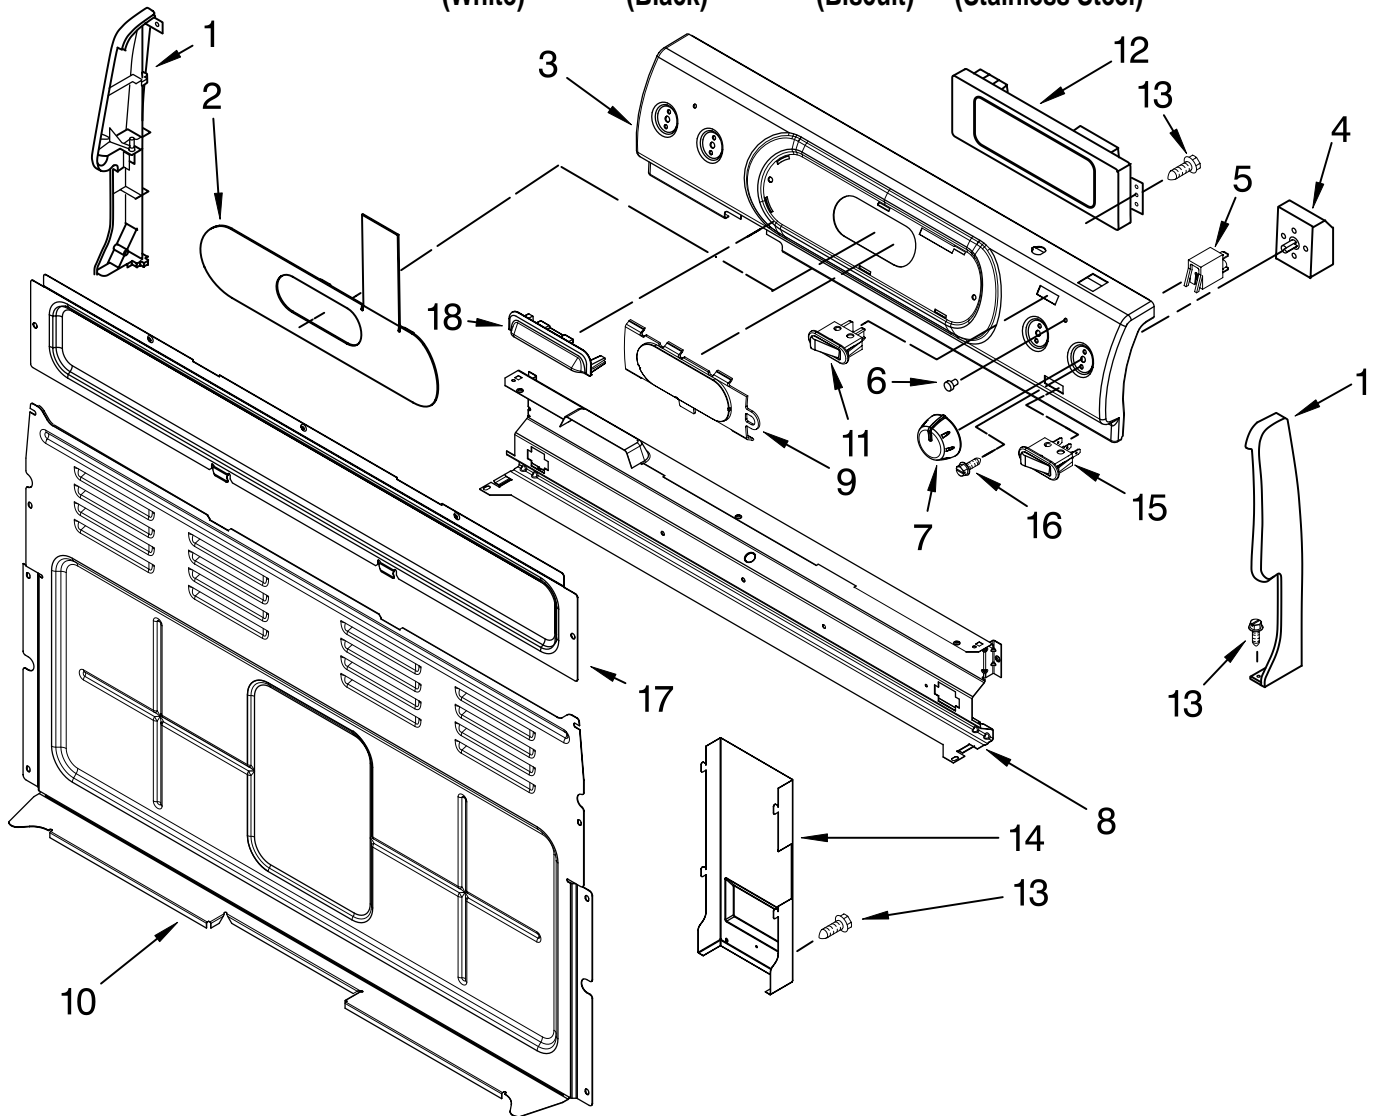

CONTROL PANEL PARTS

For Models: KERA205PWH1, KERA205PBL1, KERA205PBT1, KERA205PSS1
(White) (Black) (Biscuit) (Stainless Steel)

Illus. No.	Part No.	DESCRIPTION	Illus. No.	Part No.	DESCRIPTION	Illus. No.	Part No.	DESCRIPTION		
1	9756959	White Left Hand	4	9757030	Switch, Infinite LF (Dual)	12	9761219	Control, Range		
	9756958	White Right Hand		3148953	RF/RR (Green)		13	4449809	Screw	
	9756961	Black Left Hand		3148952	LR (Yellow)		14	9757972	Cover, Box	
	9756960	Black Right Hand		5	8523266		Light, Indicator	15		Switch, Warming
	9756963	Biscuit Left Hand		6	3196068		Lens, Light (2)		9757406WH	White
2	9756962	Biscuit Right Hand	7		Knob (4)		9757406BL	Black		
		Membrane Switch		9756941	White		9757406BT	Biscuit		
	9756538	White		9756943	Black	16	3400882	Screw		
	9756535	Black		9756942	Biscuit	17	9758319	Cover, Rear (Console)		
3	9756536	Biscuit		9756944	Cashmere Metallic	18		Cover, Vent		
	9756537	Stainless Steel	8	9756934	Shield, Heat			9758352	White	
		Panel, Backguard	9	9761078	Membrane Insert			9758354	Black	
	9756730	White	10	9756999	Cover, Rear			9758353	Biscuit	
	9756727	Black	11		Switch, Simmer			9758355	Cashmere Metallic	
	9756728	Biscuit		9758366WH	White					
	9756729	Stainless Steel		9758366BL	Black					
				9758366BT	Biscuit					
				9758366CM	Cashmere Metallic					

FOR ORDERING INFORMATION REFER TO PARTS PRICE LIST