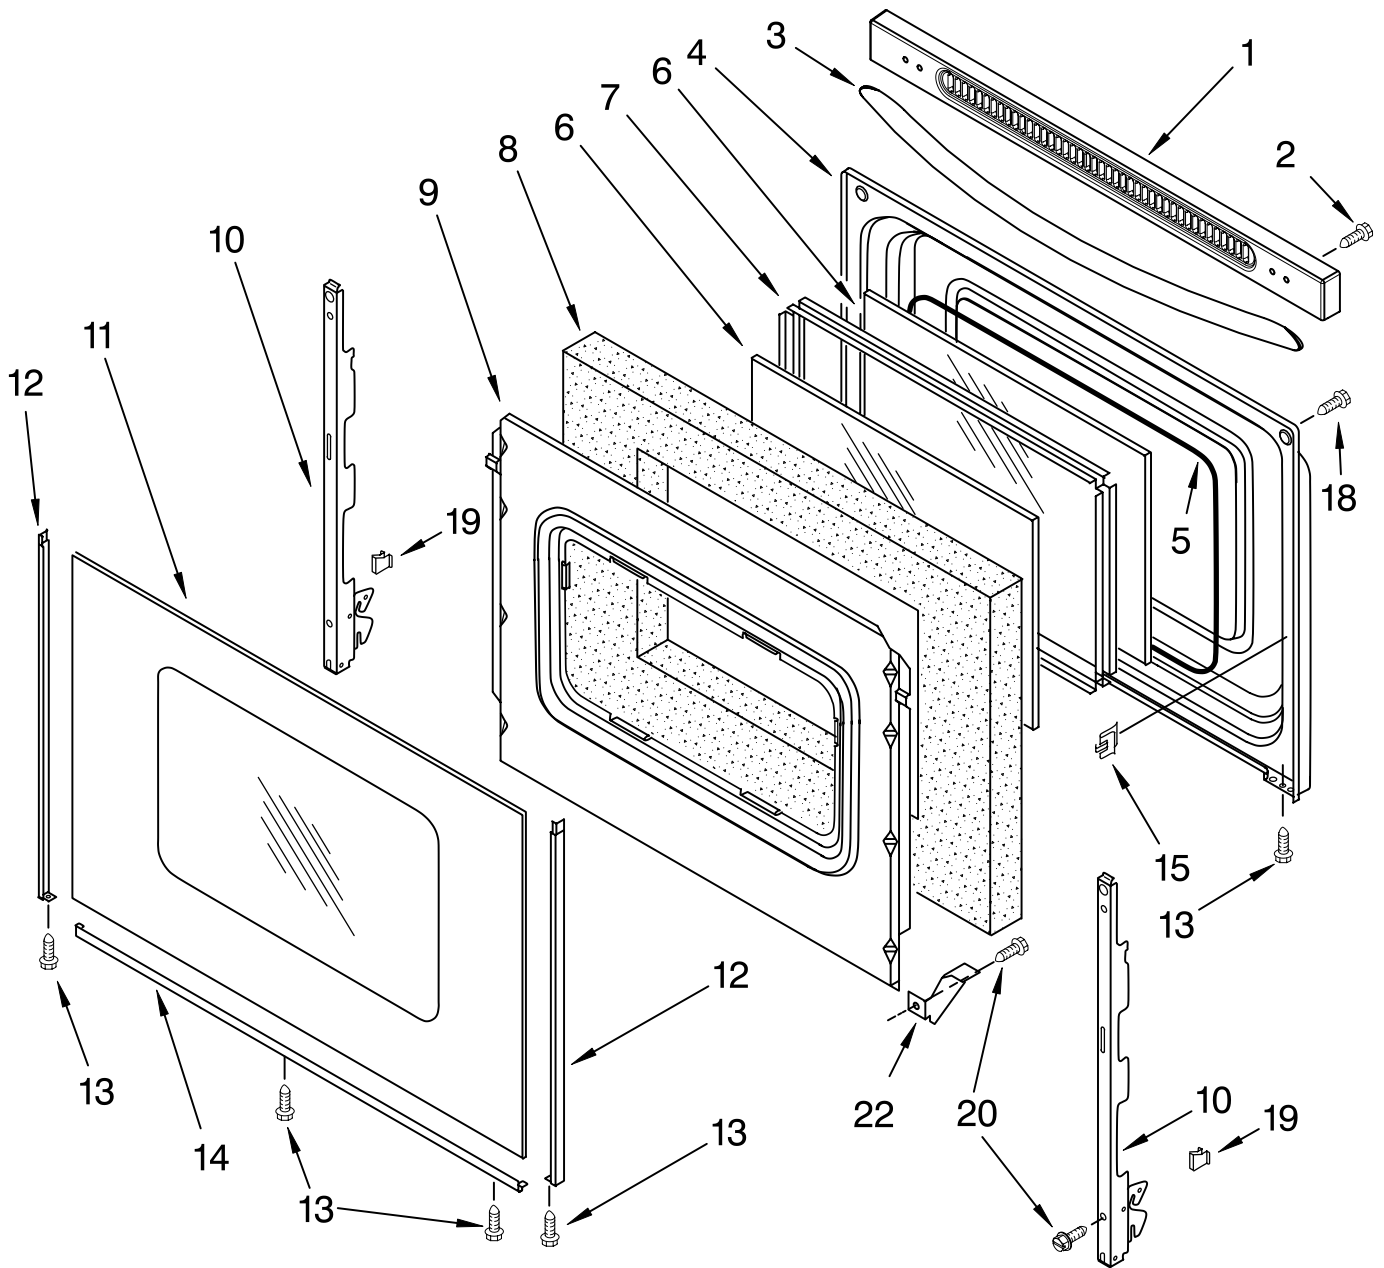

CHASSIS PARTS

For Models: KERA205PWH1, KERA205PBL1, KERA205PBT1, KERA205PSS1
(White) (Black) (Biscuit) (Stainless Steel)

Illus. No.	Part No.	DESCRIPTION	Illus. No.	Part No.	DESCRIPTION	Illus. No.	Part No.	DESCRIPTION
2	8273905	Support, Corner LR	25	3195987	Support, Corner RR	47	3196566	Screw
3		Panel, Side (2)	26	3196548	Fuse, Thermal	49	3196169	Screw
	8053830	White-Textured	27	9758525	Element, Convection	50	9758925	Fan Motor, Convection
	8053832	Black-Textured	28	3186116	Support, Oven (2)	51	4452226	Fan Blade
	8272519	Biscuit-Textured	29	3186034	Bracket, Service	52	4452227	Nut
4	9761013	Latch, Door	30	9757136	Block, Terminal	53	9755776	Cover, Convection Fan
5	3196961	Rod, Latch		112432	Nut (3)	54	9759689	Card, Insulator
6	9757241	Latch Asm, Rear	31	9757029	Back, Main	55	9757088	Baffle, Convection
7	3195737	Seal, Oven Flange	32	9755769	Tray, Hidden Bake Element	56	9756518	Transformer
8	9758518	Element, Broil	33	9758221	Vent Tube Asm	57	9761222	Appliance Manager
9	9755770	Element, Bake Hidden	34	3196701	Light Socket Assy	58	9757970	Cover
10	8522416	Seal, Oven Door	35	311255	Bulb, Oven Light	59	9757239	Rod - Dr Switch
11	9758701	Spacer, Door	36	9755771	Cover, Tray	60	9758213	Screen - Catalyst
12	9757262	Switch, Door	38	3196165	Screw	61	3196560	Screw(2)
14	3196037	Foot, Front (2)	39	3196168	Screw	62	8533930	Screw
15	9758224	Frame, Front	40	3196178	Screw	INSULATION		
16	8054068	Tray, Insulation	41	3196174	Screw		8272616	Insulation, Wrap
17	3196576	Clip, Panel (6)	42	3196179	Screw		9755772	Insulation, Back
18	9760314	Rail, Base (2)	43	3196177	Screw		8272613	Insulation, Vent
19	312701	Foot, Rear (2)	44	3196176	Screw		9757974	Insulation, GOC
20	3196091	Shield, Outer (2)	45	3196172	Screw			
21	3196092	Shield, Inner (2)	46	3400016	Screw			
22	8523803	Retainer, Side (2)						
23	8273902	Sensor, Oven						
24	3195736	Support, Front (2)						

FOR ORDERING INFORMATION REFER TO PARTS PRICE LIST

DOOR PARTS

For Models: KERA205PWH1, KERA205PBL1, KERA205PBT1, KERA205PSS1
(White) (Black) (Biscuit) (Stainless Steel)

FOR ORDERING INFORMATION REFER TO PARTS PRICE LIST