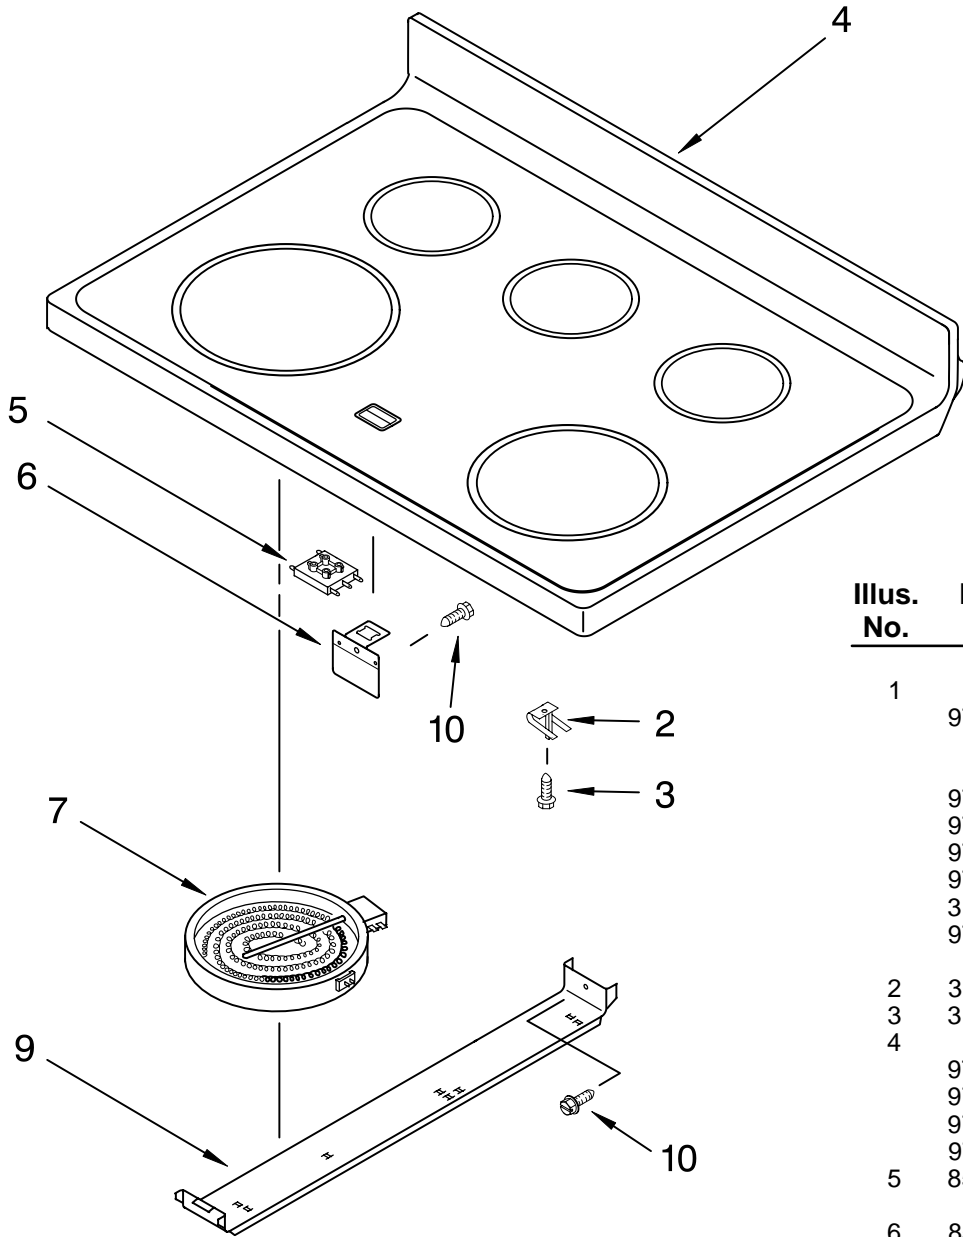

KitchenAid® COOKTOP PARTS

For Models: KERA205PWH1, KERA205PBL1, KERA205PBT1, KERA205PSS1
 (White) (Black) (Biscuit) (Stainless Steel)

30" ELECTRIC CERAN
 FREE STANDING RANGE
 CONVECTION OVEN

Illus. No.	Part No.	DESCRIPTION
1	9759923	Literature Parts Installation Instructions
		Anti-Tip Template
	9757142	English/Spanish
	9757143	English/French
	9758363	Use & Care Guide
	9758315	Tech Sheet
	3191638	Safer Cooking Tips
	9757645	Guide, Easy Set
2	3149191	Spring, Locator
3	3196170	Screw
4		Cooktop
	9756979	White
	9758348	Black
	9756980	Biscuit
	9756981	Stainless
5	8523739	Light, Indicator (Hot Surface)
6	8523741	Bracket, Ind Light
7		Element, Surface
	9757027	2500/1000 W - LF
	8273994	1200 W - LR
	8273993	1800 W - RF
	9757031	1800/800 W - RR
	9757028	100 W - CR
9		Bracket, Element
	8272791	(2)
	8273720	(1)
10	3196169	Screw