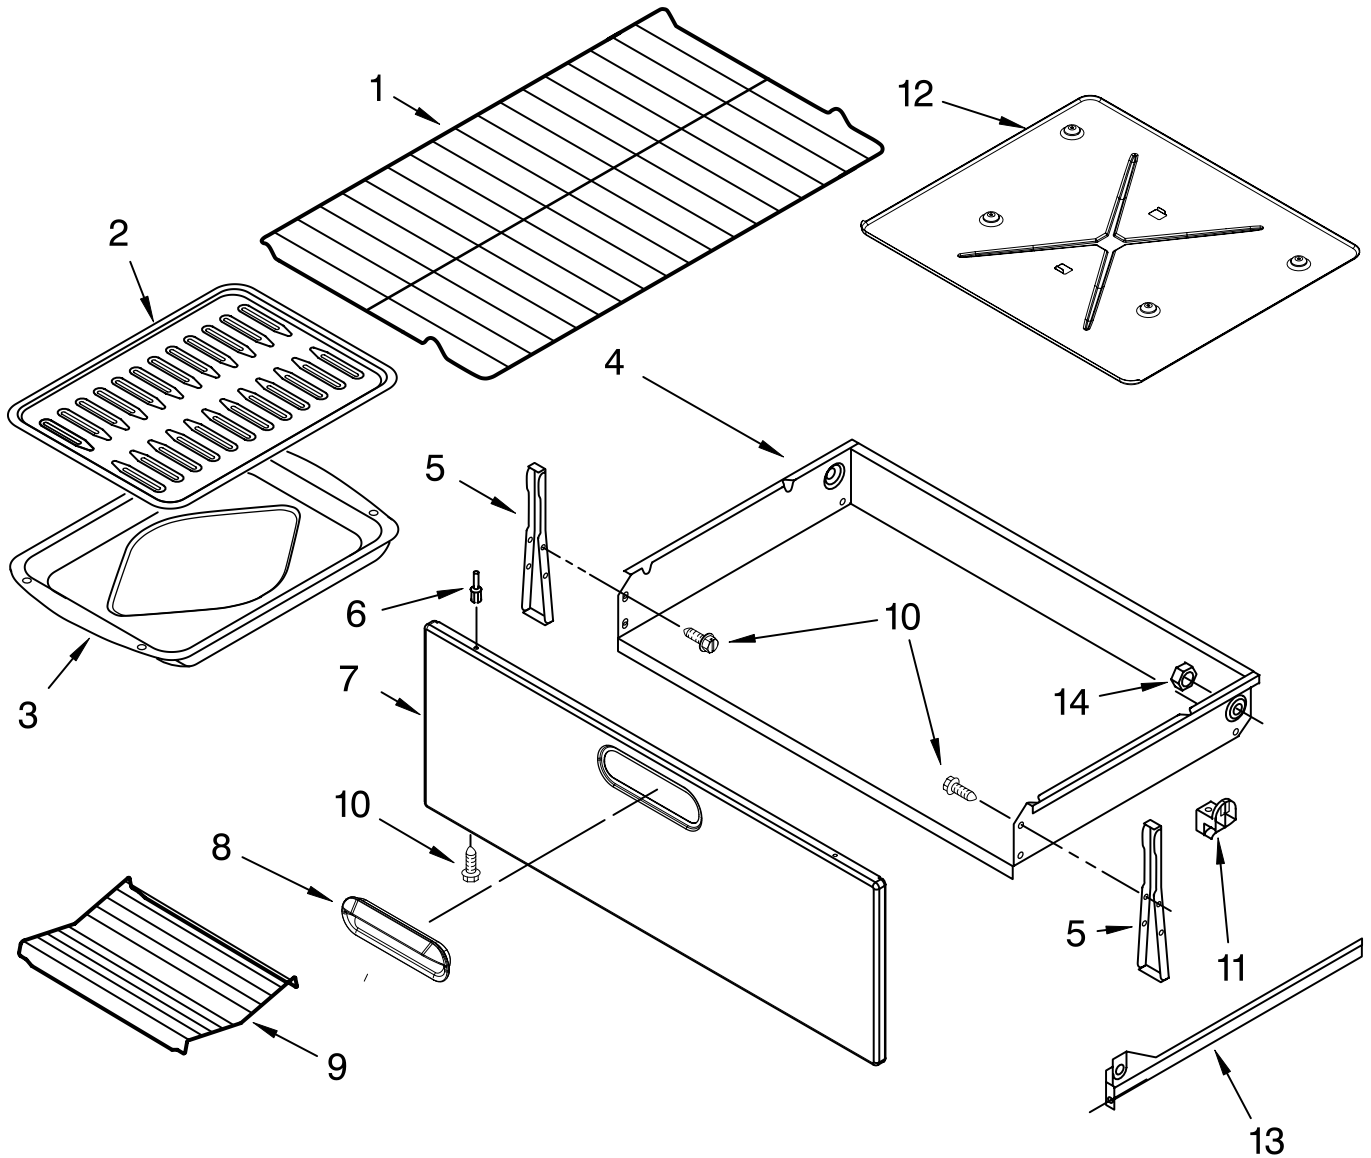

DRAWER & BROILER PARTS

For Models: KERA205PWH1, KERA205PBL1, KERA205PBT1, KERA205PSS1
(White) (Black) (Biscuit) (Stainless Steel)

Illus. No.	Part No.	DESCRIPTION
1	3195710	Rack, Oven (3)
2	3195996	Grill, Broiler
3	3196076	Pan, Broiler
4	8272605	Drawer, Storage
5	9758200	Bracket, Drawer(2)
6		Rivet, Push (2)
	3196814	White
	3196813	Black
	3196815	Biscuit

Illus. No.	Part No.	DESCRIPTION
7		Panel, Drawer Frnt
	9756325	White
	9756327	Black
	9756326	Biscuit
	9756328	Stainless Steel
8		Handle, Drawer
	9756952WH	White
	9756952BL	Black
	9756952BT	Biscuit
	9756952CM	Cashmere Metallic

Illus. No.	Part No.	DESCRIPTION
9	3181534	Rack, Roasting
10	3196168	Screw
11	8522669	Spacer, Glide
12	9756711	Heat Shield
		Drawer
13		Rail, Drawer
	8274190	Left Hand
	8274191	Right Hand
14	487939	Nut(2)

FOR ORDERING INFORMATION REFER TO PARTS PRICE LIST