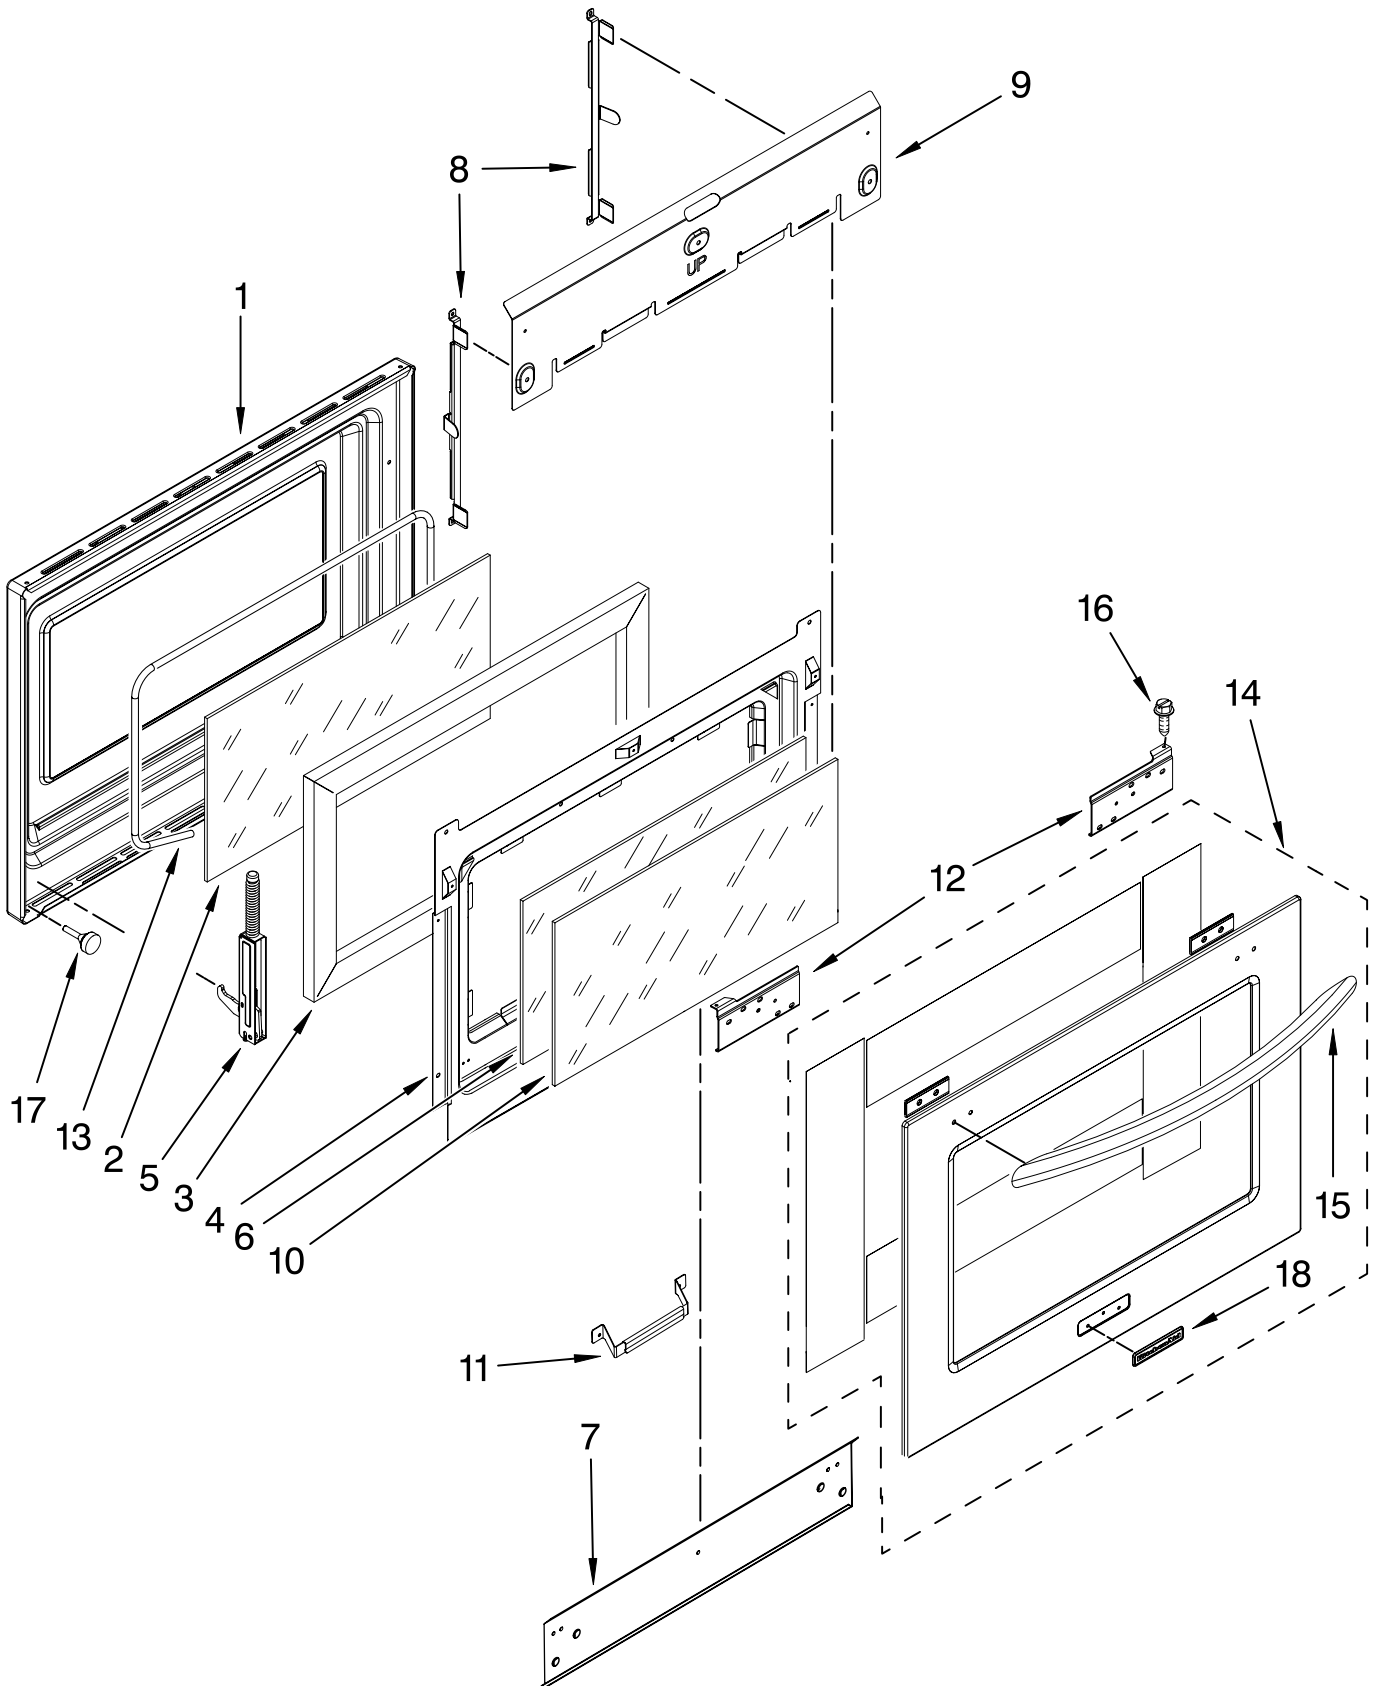

DOOR PARTS

For Models: KDSS907SSS01
(Stainless)

FOR ORDERING INFORMATION REFER TO PARTS PRICE LIST

DOOR PARTS

For Models: KDSS907SSS01
(Stainless)

Illus. No.	Part No.	DESCRIPTION
1	9759413	Panel, Door
2	9757706	Glass, Inner
3	4451722	Insulation, Door
4	4457132	Retainer, Glass
5		Hinge, Oven Door
	9760579	Right
	9760580	Left
6	9759225	Glass, Inner
7	4457114	Shield, Heat Bottom
8	9759229	Bracket, Glass Side
9	4457103	Shield, Heat Top
10	9759225	Glass, Inner Door
11	9759230	Bracket, Central
12		Bracket, Handle
	9763497	Right
	9763496	Left
13	8522415	Seal, Window
14	W10131121	Assembly, Door Kit
15	8303774SS	Handle, Door
16	3196184	Screw
17	4448520	Bumper, Door (3)
18	8304603SS	Badge

FOR ORDERING INFORMATION REFER TO PARTS PRICE LIST