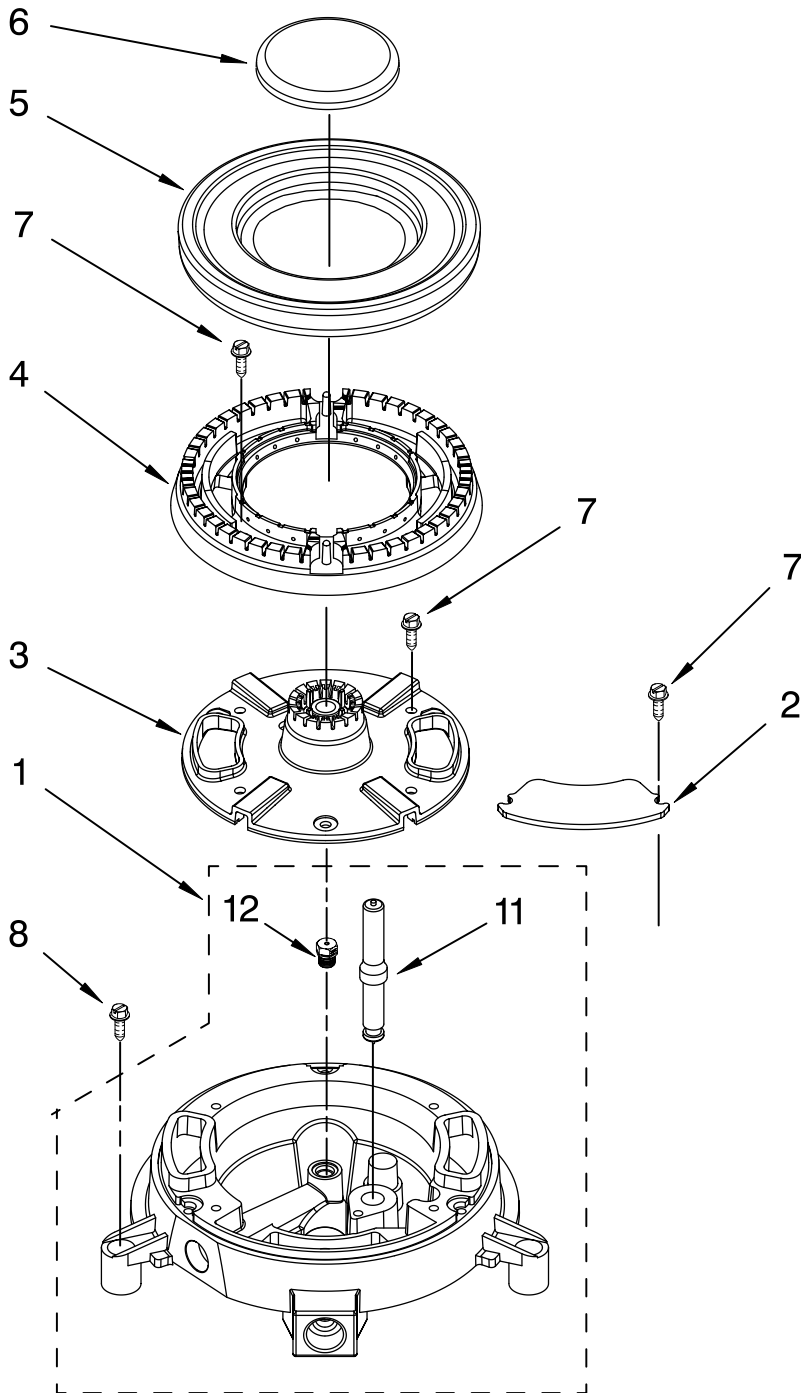

TRIPLE CROWN BURNER

For Models: KDSS907SSS01
(Stainless)

Illus. No.	Part No.	DESCRIPTION
1	9761639	Burner Assembly Triple Crown Burner
2	8285250	Plate, Closure
3	8285255	Internal Head, Triple Crown Burner
4	8285256	External Head, Triple Crown Burner
5	8285258	Cap, Burner External
6	9758829CB	Cap, Burner Internal
7	3400702	Screw
8	3400843	Screw
9	9760519	Valve, TCB
10		Tube, TCB Gas
	9761072	Outer
	9761071	Inner
11	9763494	Igniter
12		Orifice
	9762443	Internal
	9762442	External