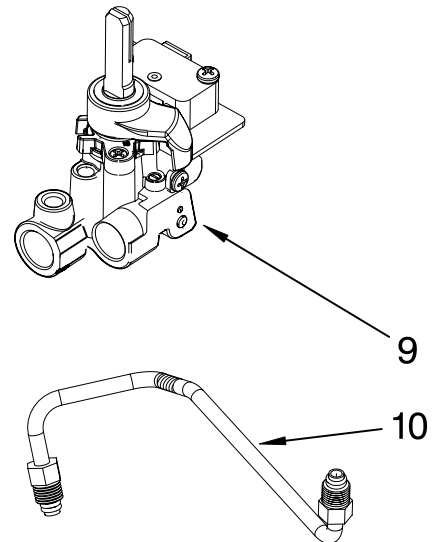

FOR ORDERING INFORMATION REFER TO PARTS PRICE LIST