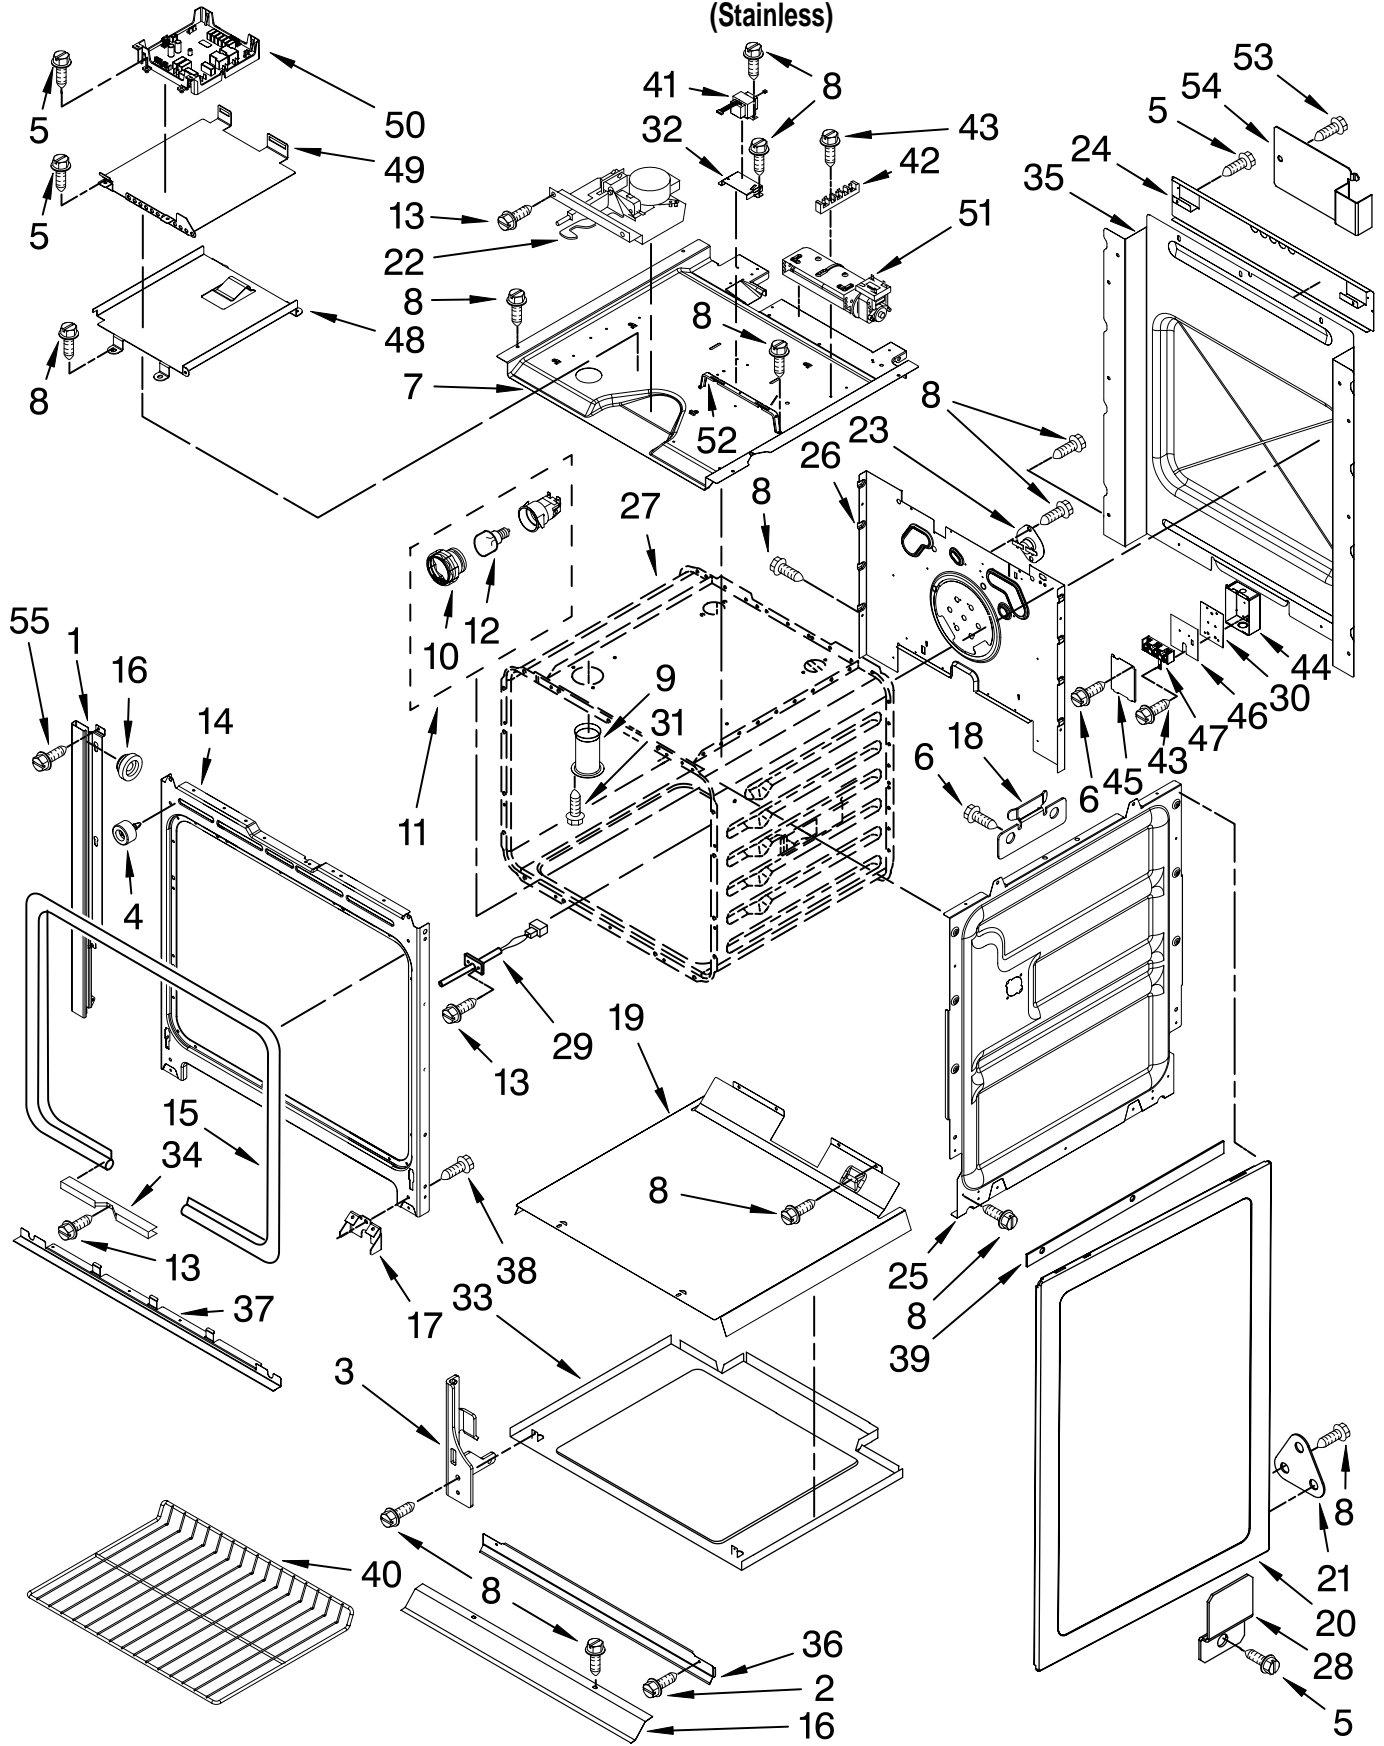

OVEN PARTS

For Models: KDSS907SSS01
(Stainless)

FOR ORDERING INFORMATION REFER TO PARTS PRICE LIST

OVEN PARTS

For Models: KDSS907SSS01
(Stainless)

Illus. No.	Part No.	DESCRIPTION	Illus. No.	Part No.	DESCRIPTION	Illus. No.	Part No.	DESCRIPTION
1		Trim, Side	20		Body, Side	42	4449868	Block, Terminal
	W10109560	Right		9760723PB	Black	43	3400080	Screw
	W10109510	Left	21	9757461	Bracket, Side Panel	44	9757404	Box, Terminal
2	3400832	Screw	22	9760888	Latch, Motorized	45	9757405	Cover, Terminal
3		Hinge Receiver	23	9759242	Thermostat			Box
	4455606	Right	24	9757811	Brace, Side Panel	46	9759721	Insulator,
	4455605	Left	25	4455641	Side, Chassis			Terminal Box
4	W10105790	Bumper, Door (2)	26	9759761	Back, Chassis	47	9761958	Block, Terminal
5	3196537	Screw	27		Liner, Oven	48	9756454	Bracket, Appliance
6	3196160	Screw			(Not Serviceable)			Manager
7	8303099	Top Chassis	28	9759890	Clip, Side Panel	49	W10083460	Slide, GOC
8	4449809	Screw	29	4455636	Sensor	50	9761801	Appliance Manager
9	4452158	Tube, Vent	30	9759884	Insulation	51	9759320	Blower
10	W10067870	Lens, Light (2)	31	3196176	Screw	52	9756821	Support, Wiring
11	W10009930	Oven Light, Assembly (2)	32	9757829	Bracket, Transformer	53	3196537	Screw
12	4452166	Bulb, Light (2)	33	9759713	Base, Chassis	54	9759945	Stand Off-Rear
13	4449154	Screw	34	4448933	Retainer, Gasket	55	3400805	Screw
14	9760756	Frame, Front	35	9758583	Cover, Back	FOLLOWING PARTS NOT ILLUSTRATED		
15	W10074200	Gasket, Door	36	9756481SS	Vent, Bottom Upper	INSULATION		
16	4448444	Grommet, Mounting Rail	37	W10104870	Vent, Bottom Lower			
17	4452152	Bracket, Mounting	38	4449743	Screw			
18	9757685	Guide, Side Panel	39	9759722	Insulation, Side Trim			
19	4451478	Support, Insulation	40	4448717	Rack, Oven		9756817	Insulation, Wrap
			41	9760212	Control, Transformer		9756470	Insulation, Back

FOR ORDERING INFORMATION REFER TO PARTS PRICE LIST