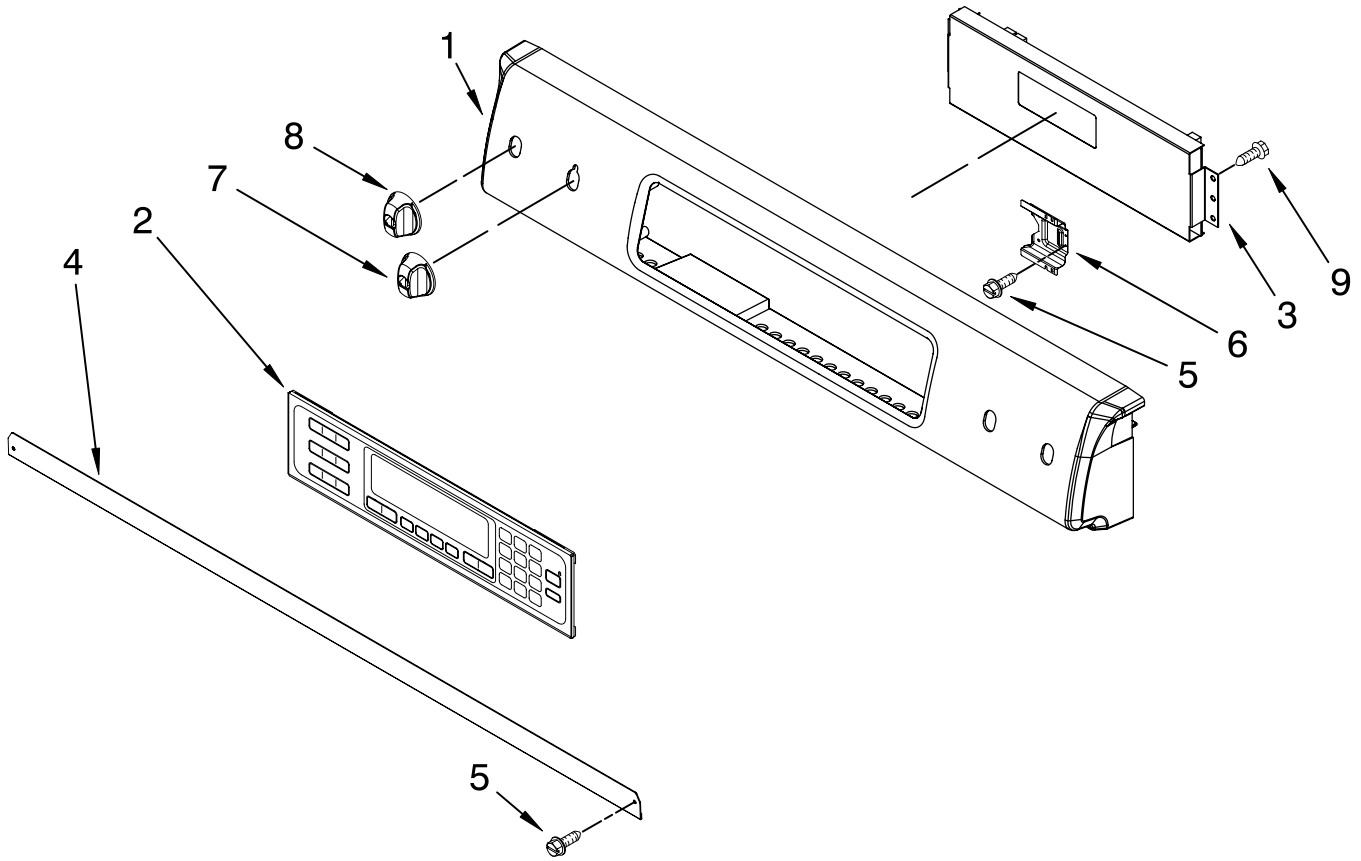

CONTROL PANEL PARTS

For Models: KDSS907SSS01
(Stainless)

Illus. No.	Part No.	DESCRIPTION
1	W10117043	Control Panel
2	9761566	Switch, Membrane
3	9761799	Control, Interface
4	W10105370	Shield, Console
5	3196537	Screw
6	9761745	Bracket, Touchsensor
7	W10114682	Knob (LF)
8	W10114692	Knob (LR, RF, RR)
9	9780271	Screw

FOR ORDERING INFORMATION REFER TO PARTS PRICE LIST