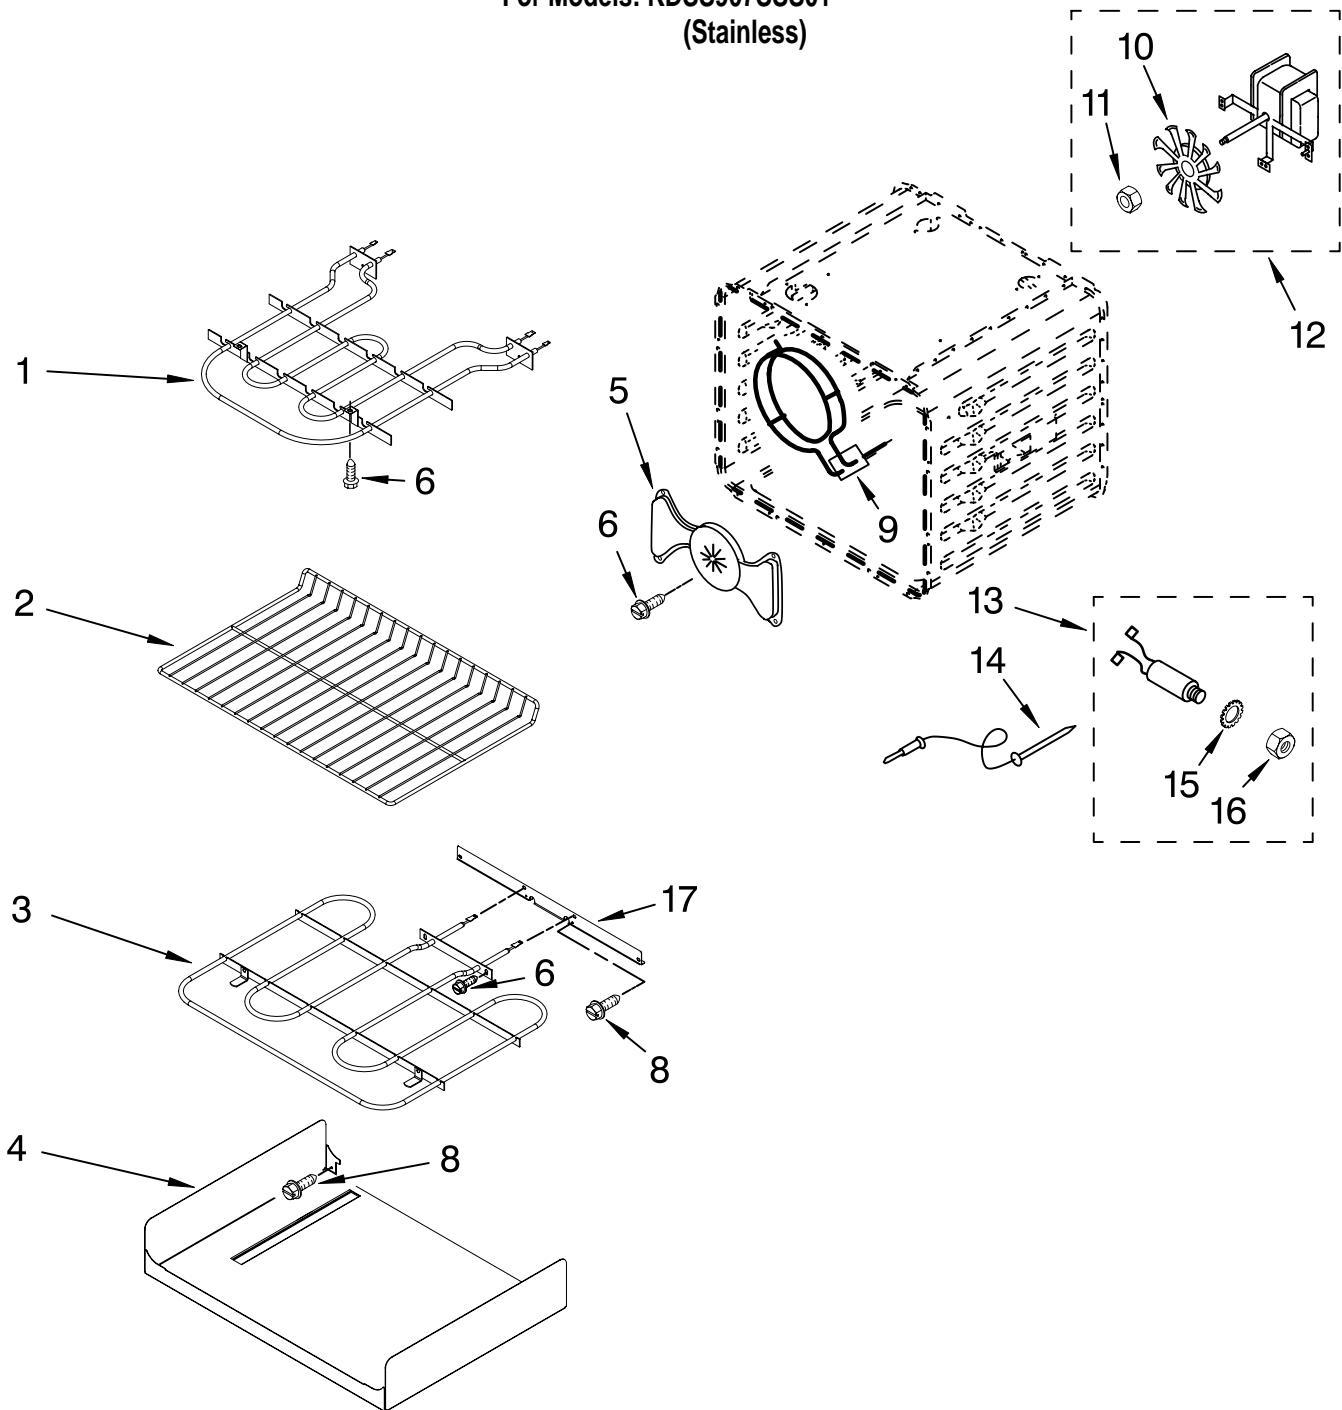

INTERNAL OVEN PARTS

For Models: KDSS907SSS01

(Stainless)

Illus. No.	Part No.	DESCRIPTION
1	9760774	Element, Broil
2	4448717	Rack, Oven
3	9760768	Element, Bake
4	4455037	Tray, Bake Hidden
5	9756690	Cover, Fan

Illus. No.	Part No.	DESCRIPTION
6	4449154	Screw
8	4449809	Screw
9	9760769	Element, Convection
10	4452226	Blade, Fan
11	4452227	Nut
12	4451583	Motor, Convection

Illus. No.	Part No.	DESCRIPTION
13	9755543	Jack, Meat Probe
14	9755542	Probe, Meat
15	9755547	Lock Washer
16	9755546	Hex Nut
17	4450039	Cover, Bake Tray

FOR ORDERING INFORMATION REFER TO PARTS PRICE LIST