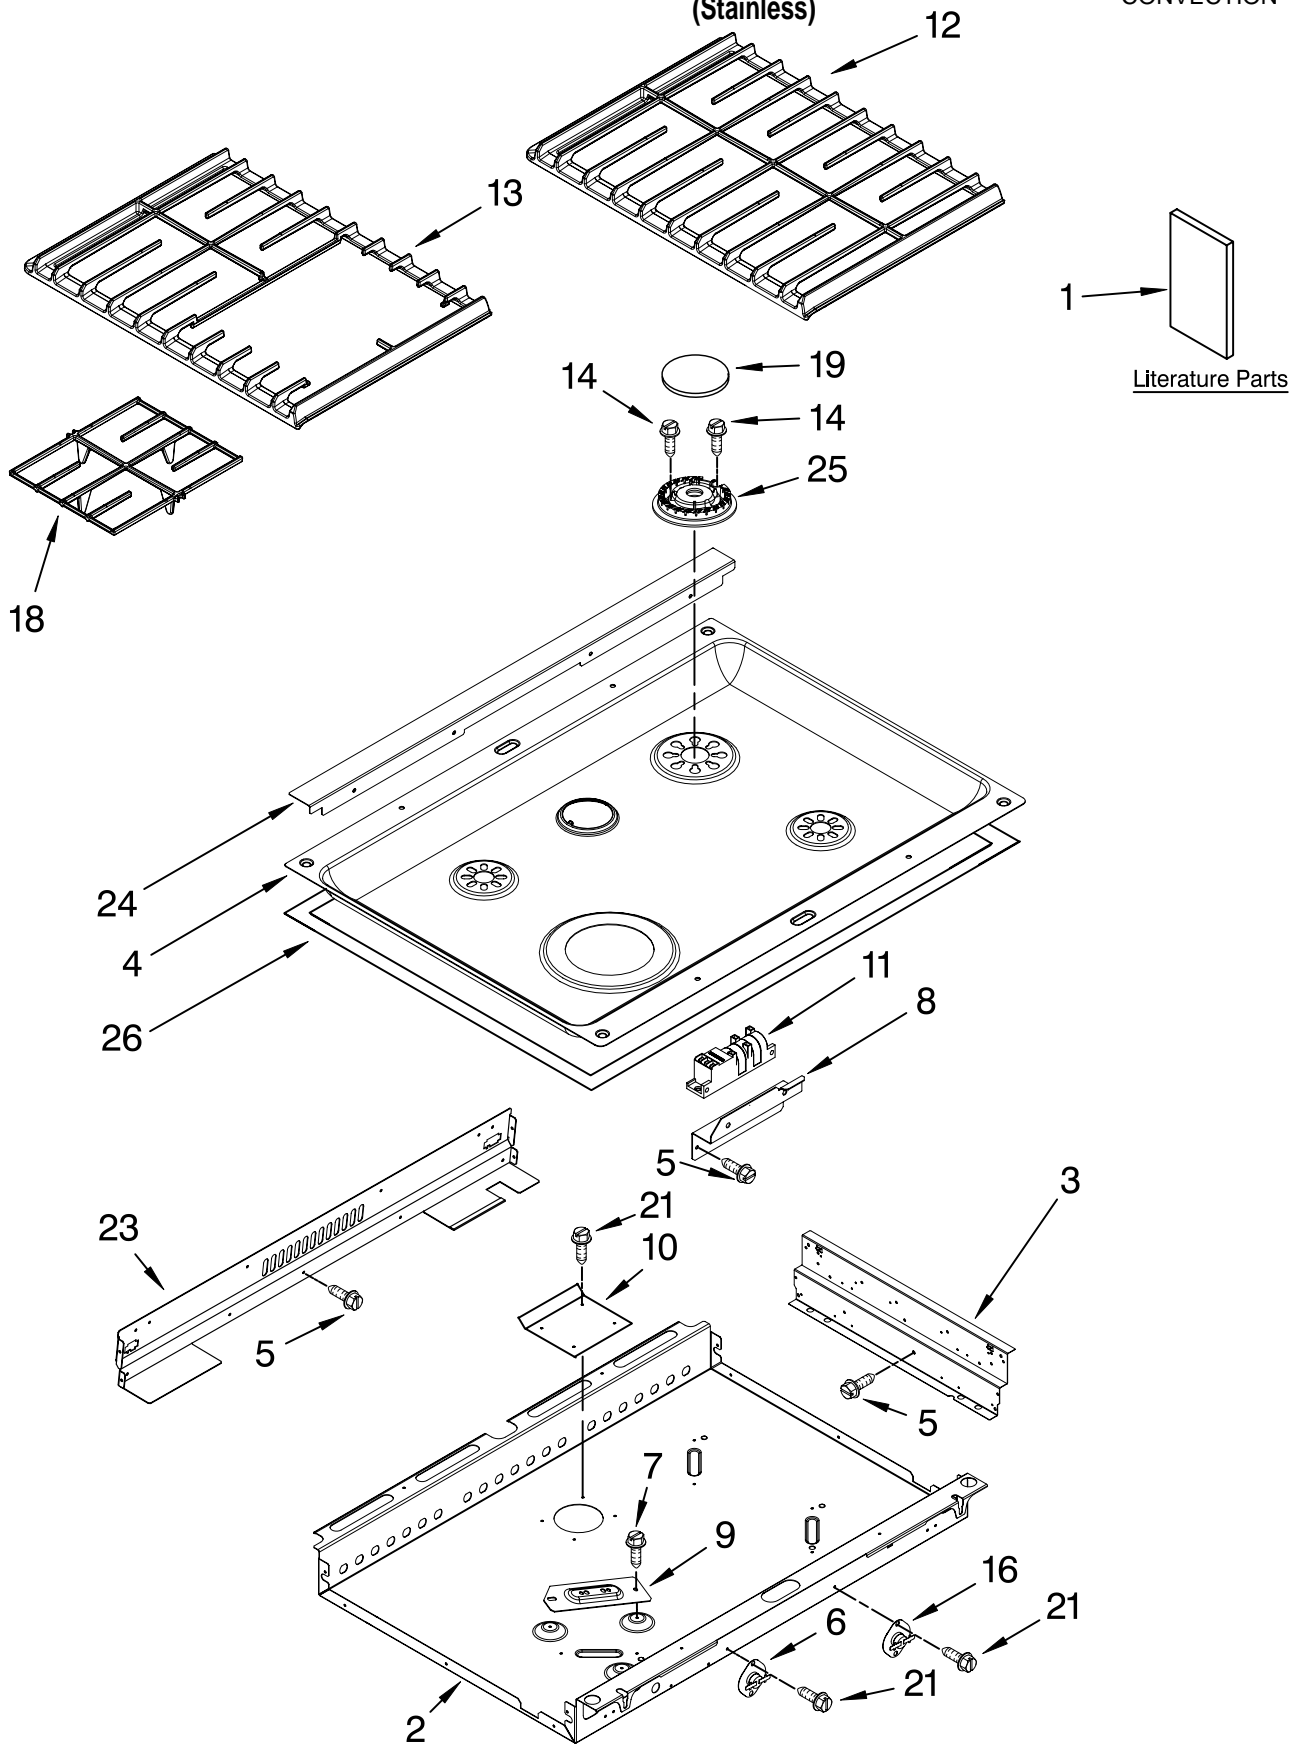

**COOKTOP PARTS**

For Model: KDSS907SSS01

(Stainless)

30" Slide-In  
Dual Fuel  
CONVECTION

FOR ORDERING INFORMATION REFER TO PARTS PRICE LIST

# COOKTOP PARTS

For Models: KDSS907SSS01

(Stainless)

<b>Illus. No.</b>	<b>Part No.</b>	<b>DESCRIPTION</b>
1		Literature Parts
	W10118264	Installation Instructions
	W10118263	Use & Care Guide
	W10112147	Tech Sheet
	9757680	Anti-Tip Instructions
		Safe Cooking Tips
	3191638	English
	9759133	French
	9763467	Guide Easy Set
2	W10110471	Burner Box
3	9761784	Bracket, Mounting
4	W10106360	Cooktop
5	3196537	Screw
6	9757807	Thermostat
7	3400843	Screw
8	W10108030	Bracket, Spark Module
9	9763445	Bracket, Burner
10	8301084	Shield, Heat
11	8522426	Module, Spark
12	9761555CB	Grate, Burner (RH)
13	9761556CB	Grate, Burner (LH)
14	3368921	Screw
16	9759944	Thermostat
18	9761557CB	Grate, Insert
19		Cap, Burner
	9761563CB	12.5K (RR)
	8284669	6K (RF, LR)
21	3196160	Screw
23	9761755	Cover, Cooktop Rear
24	9763436	Cover, Top Rear
25		Head, Burner
	8286182	Large (RR)
	8286181	Small (LR,RF)
26	W10109920	Gasket