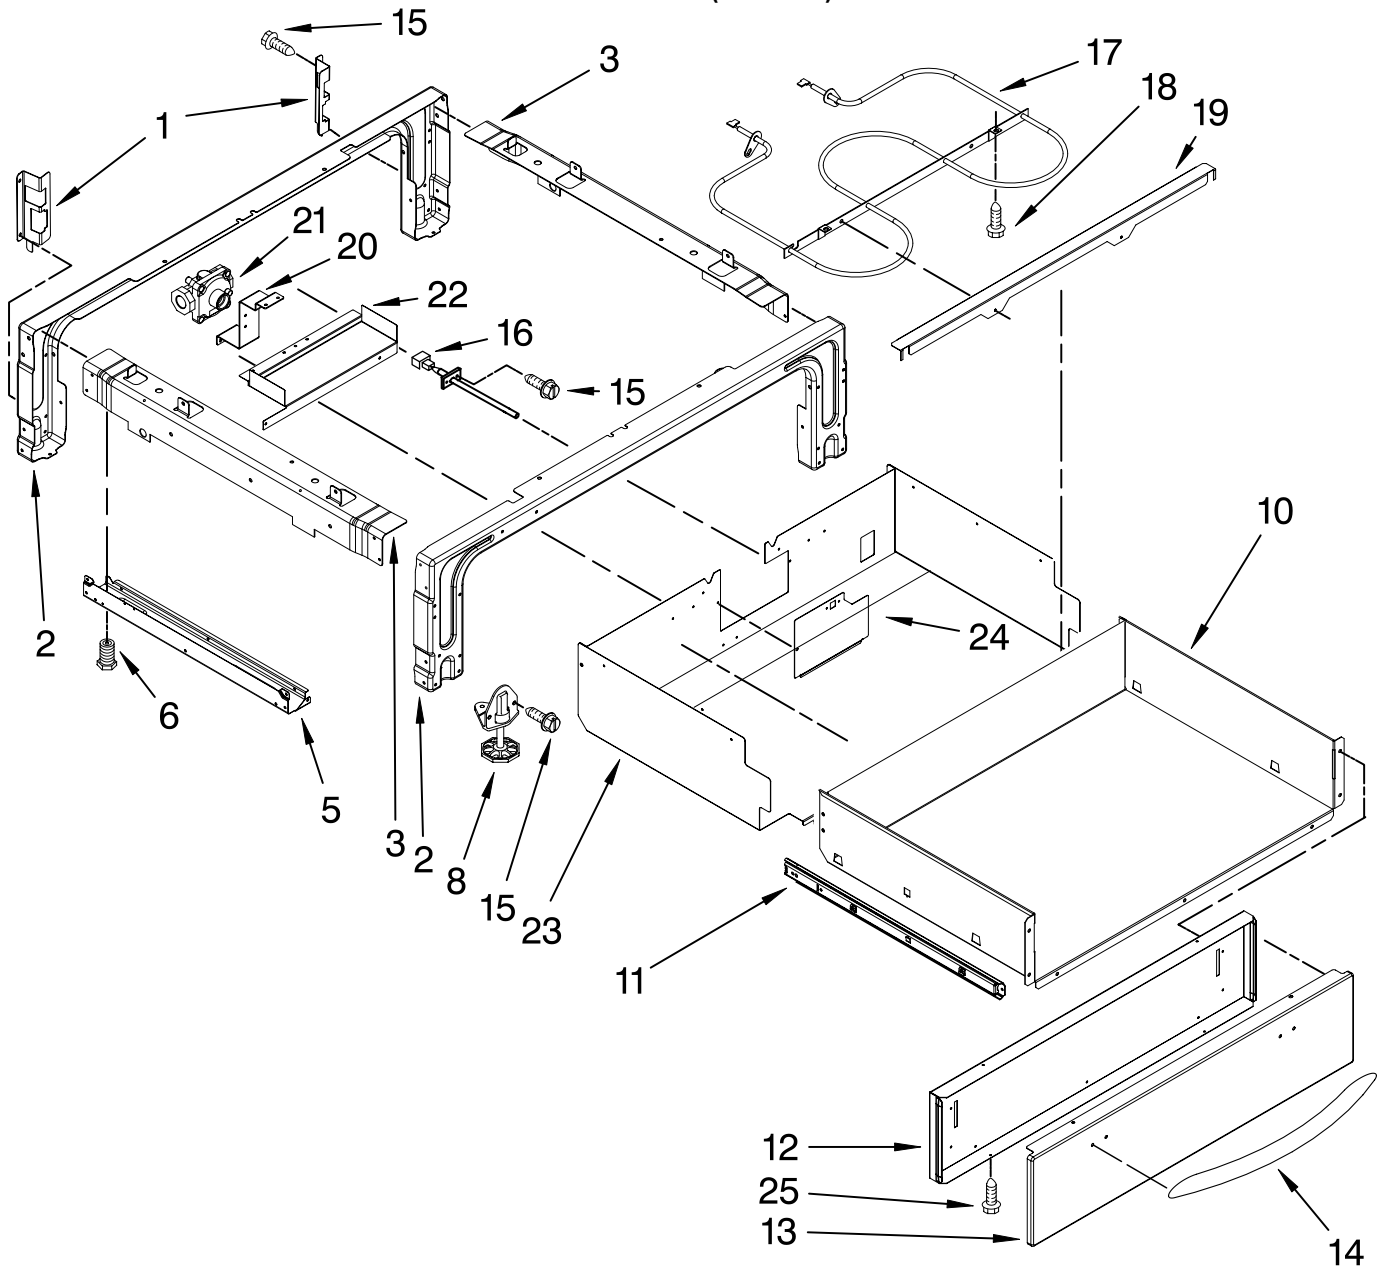

DRAWER PARTS

For Models: KDSS907SSS01

(Stainless)

Illus. No.	Part No.	DESCRIPTION
1		Support, Drawer Rail
	9757687	Right
	9757686	Left
2	9763501BL	Support, Front & Rear
3		Brace, Drawer
	4453720	Right
	4453721	Left
5		Side, Base
	9759953	Right
	9759954	Left

Illus. No.	Part No.	DESCRIPTION
6	W10058460	Foot
8	3196037	Foot Assembly
10	9757805	Drawer
11		Guide, Roller Includes Roller
	W10019810	Right
	W10019800	Left
12	9763456	Panel, Drawer
13	9761747SS	Front, Drawer
14	9761573SS	Handle, Drawer
15	3196537	Screw

Illus. No.	Part No.	DESCRIPTION
16	8274149	Thermistor
17	9760775	Element, Warming
18	4449809	Screw
19	9758676	Support, Element
20	9763491	Bracket, Regulator
21	W10108850	Regulator
22	W10045140	Cover, Terminal
23	9761796	Enclosure, Warming Drawer
24	W10118828	Cover, Access
25	3400805	Screw

FOR ORDERING INFORMATION REFER TO PARTS PRICE LIST