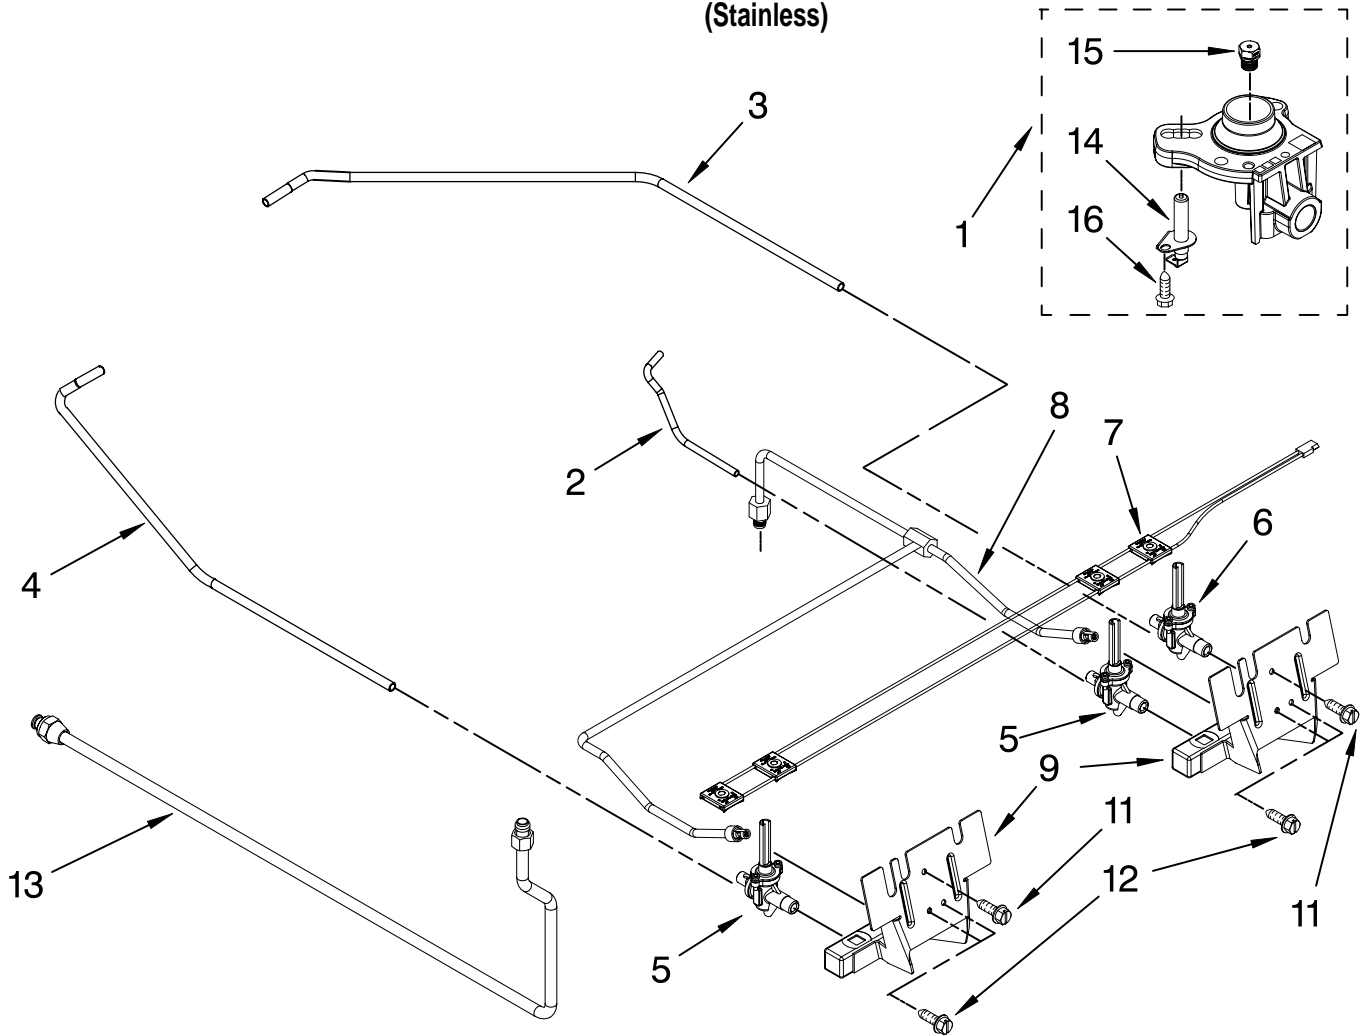

COOKTOP BURNER PARTS

For Models: KDSS907SSS01

(Stainless)

Illus. No.	Part No.	DESCRIPTION
1		Burner Base Includes Orifice
	W10128455	RR
	W10128446	RF, LR
2	9761069	Tubing, Burner(RF)
3	9761070	Tubing, Burner(RR)
4	9761068	Tubing, Burner(LR)
5	4456816	Valve, Burner Small (2)

Illus. No.	Part No.	DESCRIPTION
6	4456817	Valve, Burner Large
7	9756824	Spark Switch & Harness Assembly
8	9761752	Tube, Manifold
9		Manifold
	9761641	TCB
	9761642	Cooktop
11	3196537	Screw
12	8523704	Bolt, Valve (4)

Illus. No.	Part No.	DESCRIPTION
13	W10108840	Tubing DF to Regulator
14	W10110378	Igniter, Orifice Holder
15		Orifice
	9762938	RR
	9762937	LR, RF
16	8273062	Screw

FOR ORDERING INFORMATION REFER TO PARTS PRICE LIST