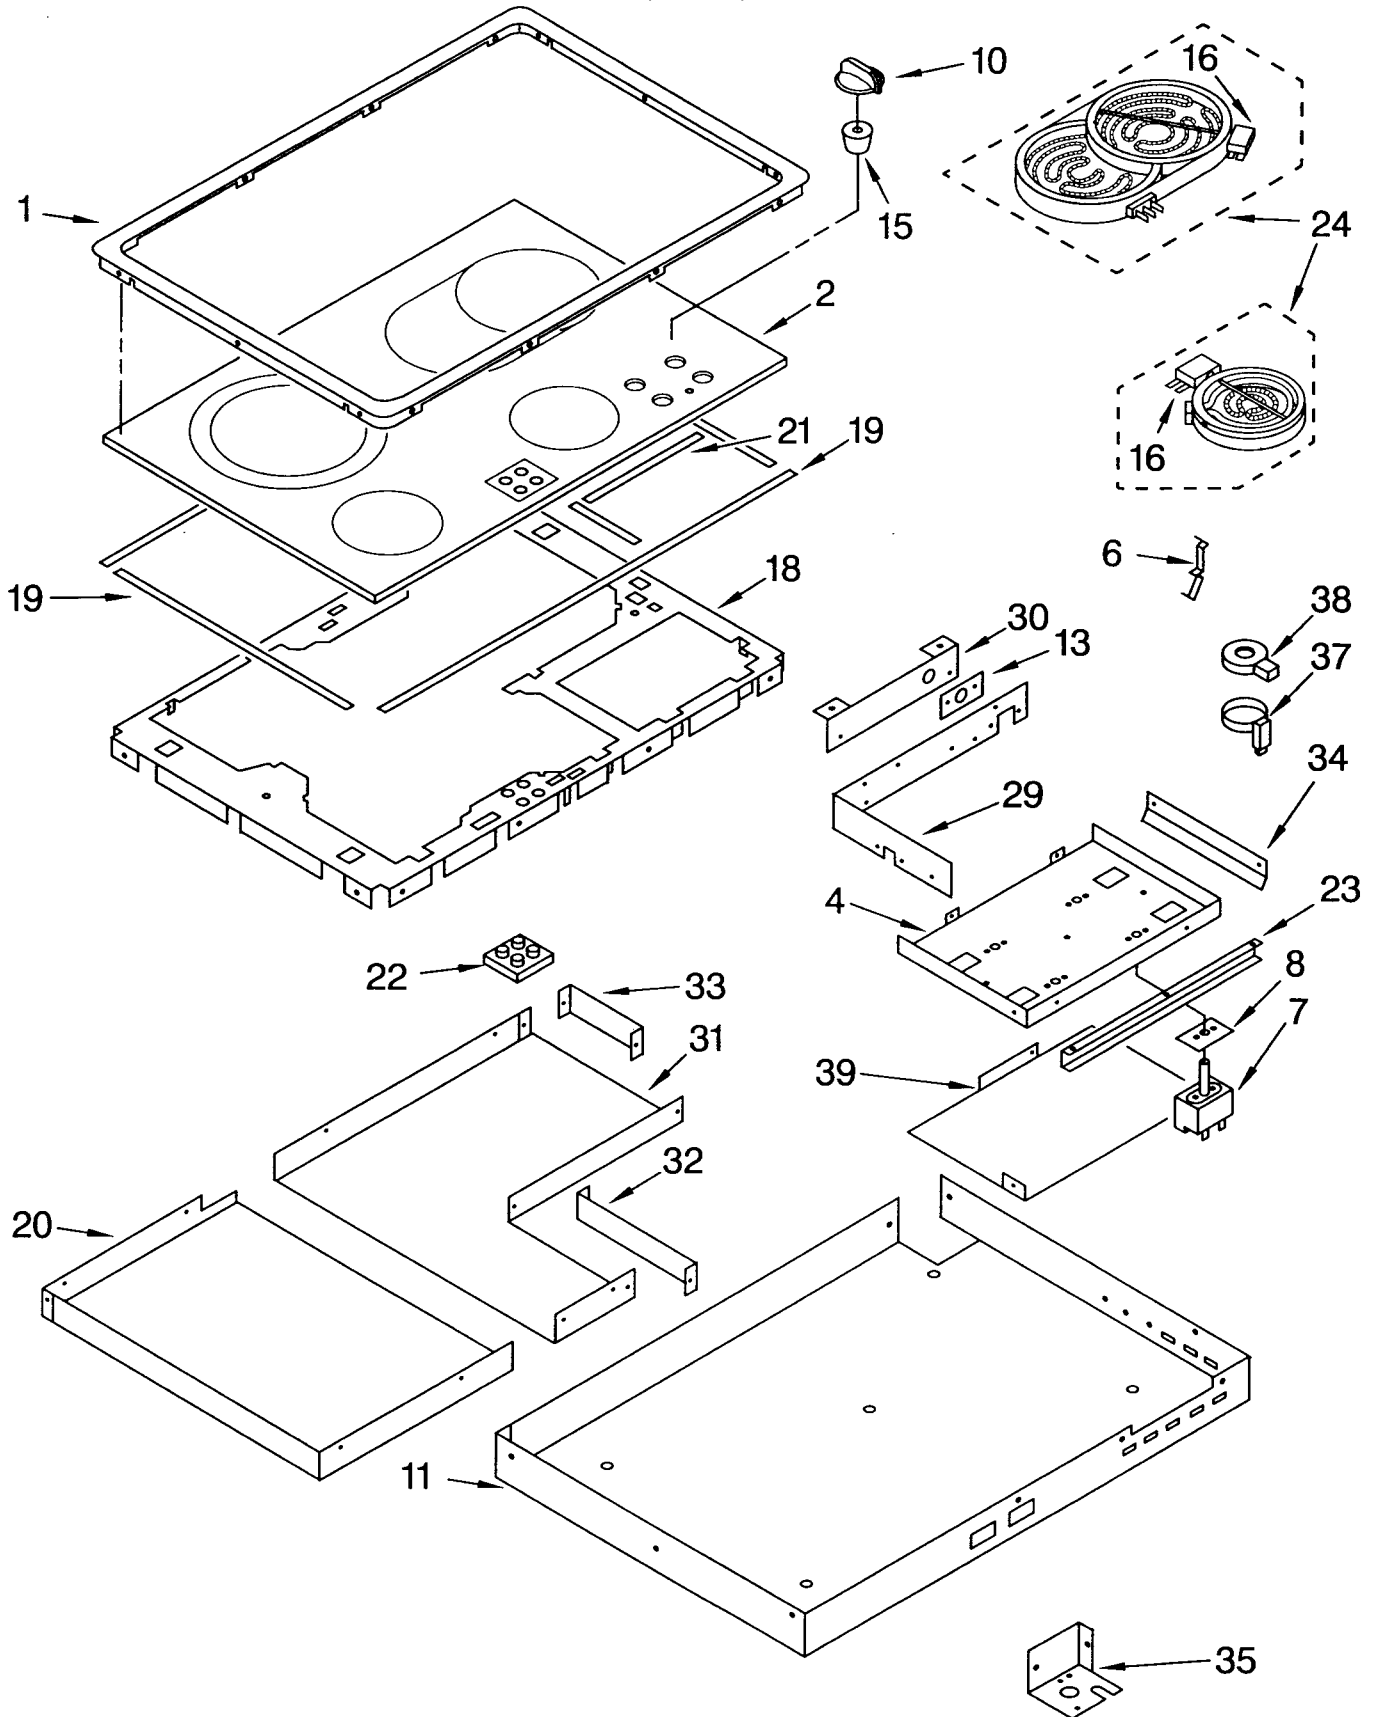

KitchenAid®

COOKTOP PARTS

For Models: KECC507BBL1, KECC507BWH1, KECC507BAL1
(Black) (White) (Almond)

30" ELECTRIC
BUILT-IN
COOKTOP

NOTE: The screws and nuts required to attach a part are listed immediately following that part.

1		Trim Ring, Cooktop
	3187744	Black
	3187745	White
	3187746	Almond
2		Cooktop, Glass
	3187814	Black
	3187815	White
	3188895	Almond
4	3188101	Bracket, Switch Mounting
6	3189165	Spring Locator (8)
	246119	Screw (8)
7		Switch, Infinite
	3188755	Use W/2400W Left Rear Burner
	3188755	Use W/2200W Right Rear Burner
	3148970	Use W/1500W Right Front Burner
	3148969	Use W/1200 W Left Front Burner
8	3183956	Seal, Switch Shaft
	311865	Screw
10		Knob, Control (4)
	9750372FF	Black
	9750372FW	White
	9750372FT	Almond
11	3188754	Box, Burner
13	3188533	Grommet
	4159456	Screw
15	3182435	Seal, Switch (4)
16		Switch, Limiter
	3189667	Use W/3189655 L.F. Element
	3189668	Use W/3189656 R.F. Element
	3190247	Use W/3189901 R.R. Element
	3190441	Use W/3189899 L.R. Element
18	3189802	Plate, Backer
19		Seal, Silicone
	3185589	Small (2)
	3185590	Large (2)
20	3187753	Shield, Heat
	4159456	Screw
21	3188852	Seal, Silicone
22	3189753	Lamp, Hot Surface Indicator
	4168863	Screw
23	3189152	Bracket, Stiffening
	4159456	Screw
24		Element, Surface (Includes # 16)
	3189655	1200W Left Front
	3189656	1500W Right Front
	3189901	2200W Right Rear
	3189899	2400W Left Rear
29	3188844	Shield, Heat
	4159456	Screw
30	3189174	Bracket
	4159456	Screw
31	3188102	Shield, Heat
32	3188158	Plate, Interior
	4159456	Screw

WIRING HARNESS PARTS
For Models: KECC507BBL1, KECC507BWH1, KECC507BAL1
(Black) (White) (Almond)

1 3189754 Wiring Harness Surface Unit
2 3179589 Tie, Wire

FOLLOWING PARTS NOT ILLUSTRATED

LITERATURE PARTS

LIT3189330 Installation Instructions
LIT3190370 Wiring Diagram
LIT4454475 Use & Care Guide