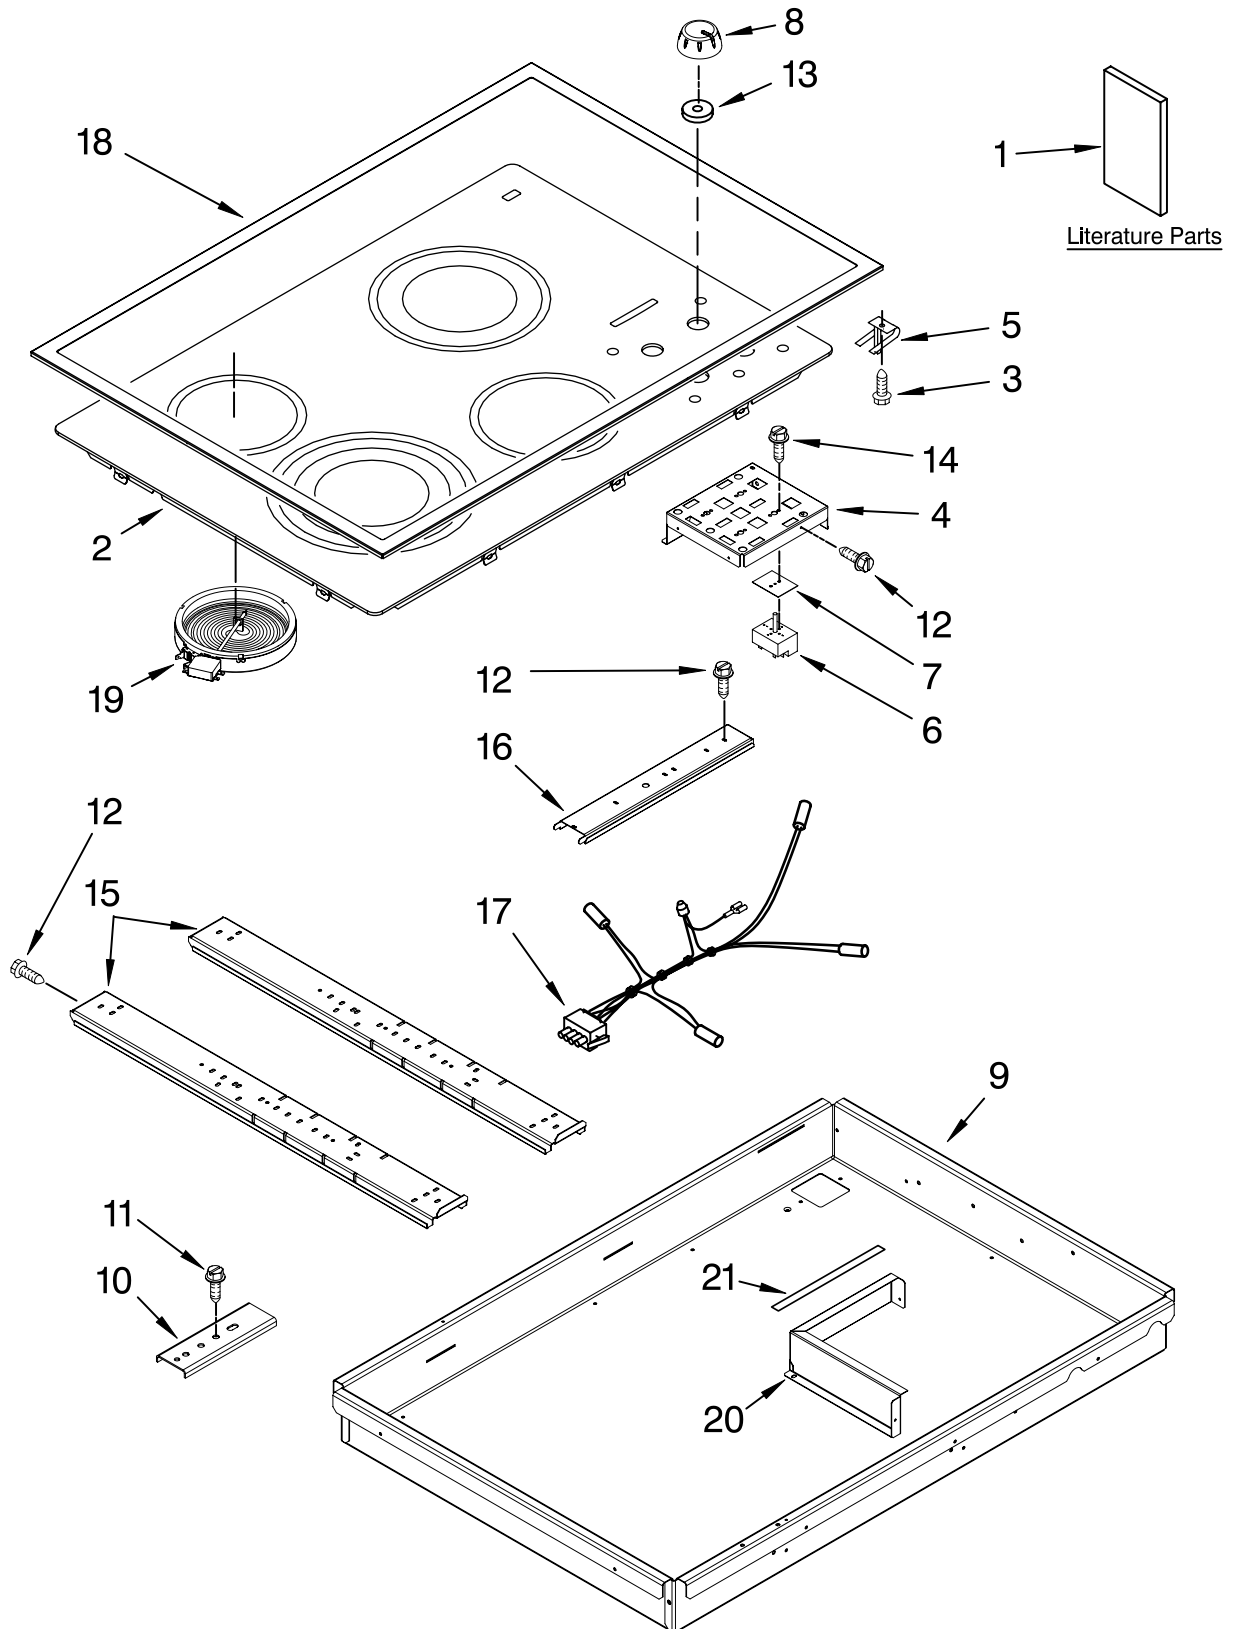

KitchenAid®

COOKTOP PARTS

For Models: KECC506RWH02, KECC506RBL02, KECC506RSS02
(White) (Black) (Stainless)

30" ELECTRIC
CERAN
COOKTOP

FOR ORDERING INFORMATION REFER TO PARTS PRICE LIST

COOKTOP PARTS

For Models: KECC506RWH02, KECC506RBL02, KECC506RSS02
 (White) (Black) (Stainless)

Illus. No.	Part No.	DESCRIPTION
1		Literature Parts Installation Instructions
	8286066	English/French
	8304571	Canadian
	8286073	Wiring Diagram
	8286608	Use & Care Guide Safer Cooking Tips
	3191638	English
	9759133	French
	8286061	Energy Guide, Label
2		Cooktop, Glass
	W10048420	Black
	W10048430	White
3	246119	Screw
4	8285935	Bracket, Switch Mounting
5	9759094	Spring Locator (8)
6		Switch, Infinite
	3191049	LR – RF
	4456027	RR
	8286070	LF
7	3183956	Seal, Switch Shaft
8		Knob, Control (4)
	8286096BL	Black
	8286096WH	White
	8286096CM	Cashmere Metal
9	8285862	Box, Burner
10	4455917	Bracket, Mounting
11	3400093	Screw
12	3196537	Screw
13	8285469	Seal, Switch
14	311865	Screw
15	9763517	Rail, Element (2)
16	8286344	Rail, Element (1)
17	8286055	Lamp, Hot Surface Indicator
18	8285709	Frame, Cooktop (Stainless Model Only)
19		Element, Surface
	8523698	1200W LR
	8523697	1500W RF
	8285937	2000/1000W RR
	8285846	2500/1800/900W LF
20	4455468	Shield-Heat, Control
21	3191839	Seal, Heat Shield
	3192439	Seal, Limiter

FOR ORDERING INFORMATION REFER TO PARTS PRICE LIST

OPTIONAL PARTS

For Models: KECC506RWH02, KECC506RBL02, KECC506RSS02
(White) (Black) (Stainless)

Illus.	Part	
No.	No.	DESCRIPTION

Miscellaneous

3172515	Mounting, Hardware Kit
3192408	Bracket, Support (2)
8286642	Tape, Foam