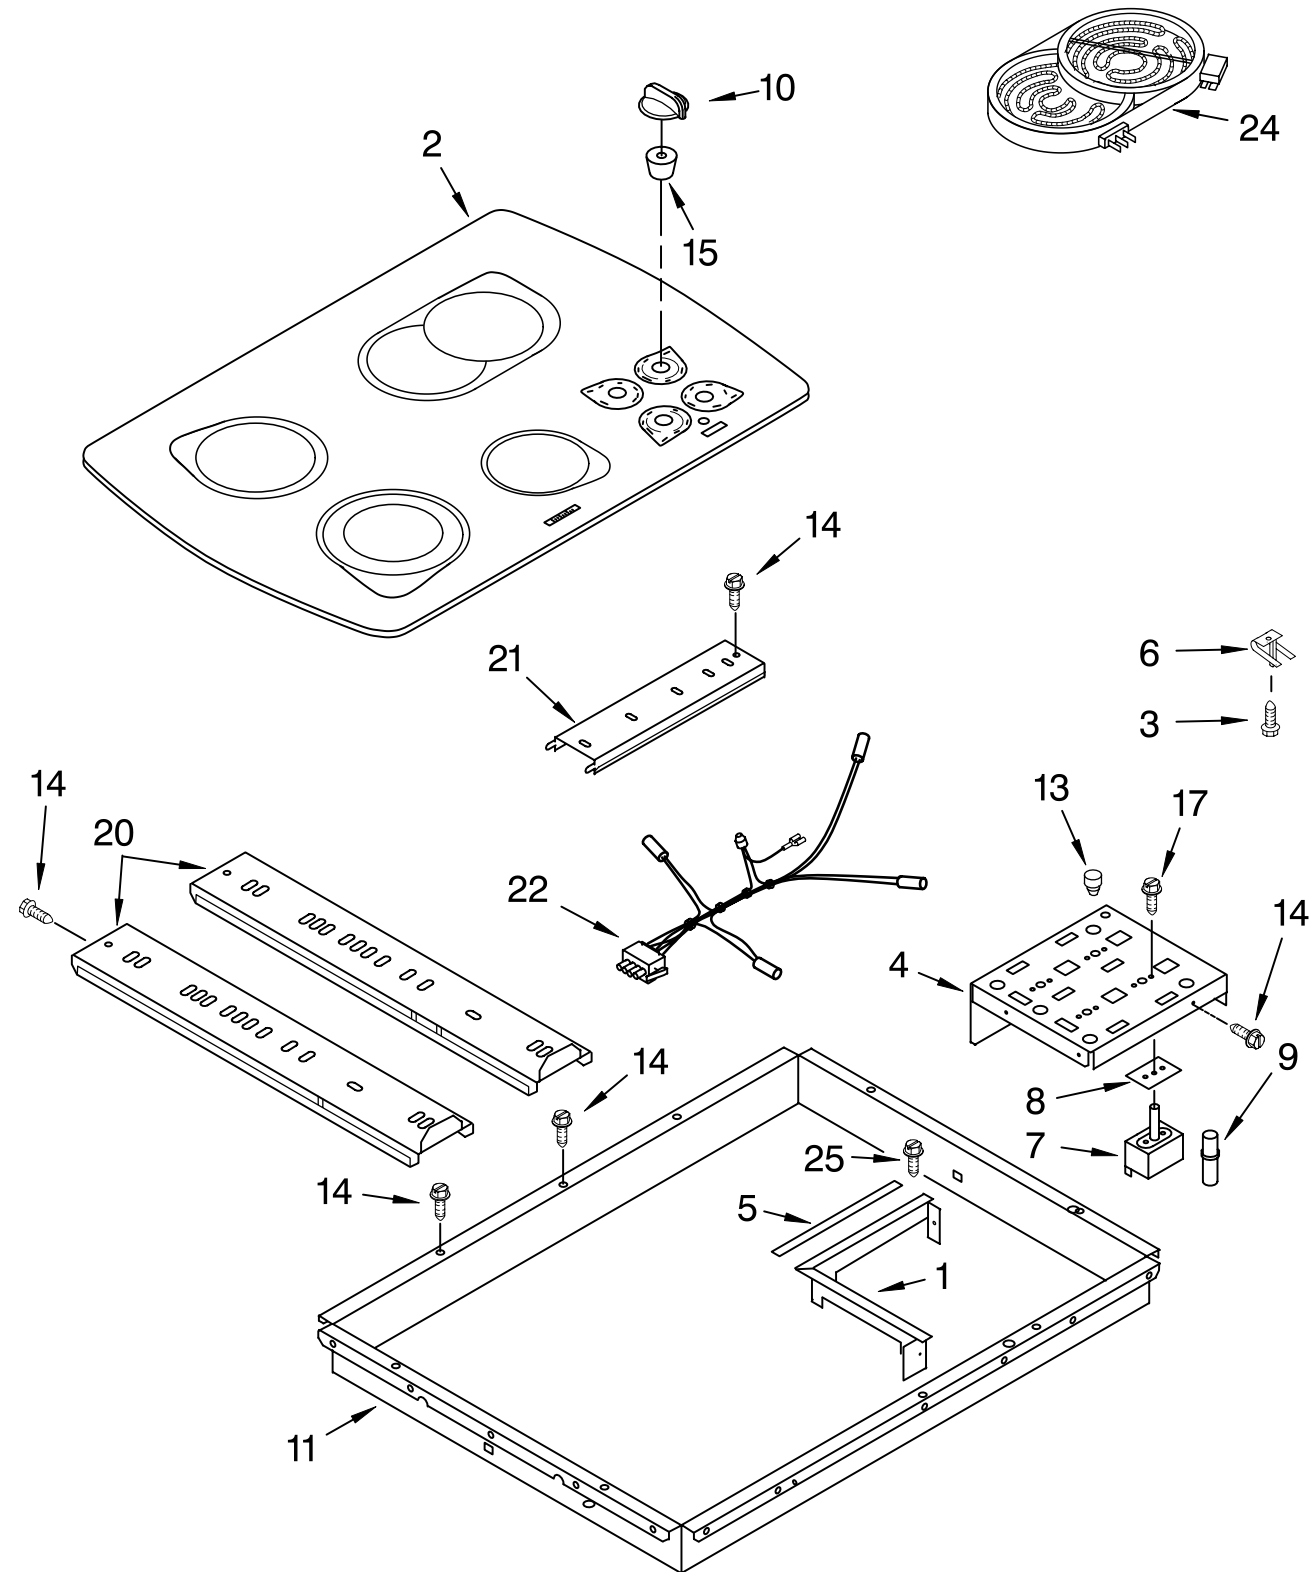

KitchenAid® COOKTOP PARTS

For Models: KECC507GBL1, KECC507GWH1, KECC507GAL1, KECC507GBT1
(Black) (White) (Almond) (Biscuit)

30" ELECTRIC
BUILT-IN
COOKTOP

FOR ORDERING INFORMATION REFER TO PARTS PRICE LIST
Download from www.Somanuals.com. All Manuals Search And Download.

COOKTOP PARTS

For Models: KECC507GBL1, KECC507GWH1, KECC507GAL1, KECC507GBT1
 (Black) (White) (Almond) (Biscuit)

Illus. No.	Part No.	DESCRIPTION
1	3191838	Shield, Heat
2		Cooktop, Glass
	4455297	Black
	4455293	White
	4455292	Honeycomb
3	246119	Screw
4	4455421	Bracket, Switch
5	3191839	Seal, Heat Shield
6	3191791	Spring Locator (8)
7		Switch, Infinite
	3191049	Use W/1500W Left Rear Burner
	3188516	Use W/1800W Right Rear Burner
	3191049	Use W/1200W Right Front Burner
	3188516	Use W/2400 W Left Front Burner
8	3183956	Seal, Switch Shaft
9	3191945	Light, Indicator
10		Knob, Control (4)
	9750372FF	Black
	9750372FW	White
	9750372FT	Almond
	9750372FC	Biscuit
11	4455422	Box, Burner
13	3192477	Bumper, Silicone
14	3196537	Screw
15	3182435	Seal, Switch (4)
17	311865	Screw
20	3191515	Rail, Element (2)
21	3192268	Rail, Element (1)
22	3191343	Lamp, Hot
		Surface Indicator
24		Element, Surface
	4452742	1200W – RF
	4452743	1500W – LR
	4452741	1000/1800W – RR
	8272563	1000/2400W – LF
	3192737	Seal, Heat
	3192439	Seal, Limiter
25	3177991	Screw, 8–18 x 1/4

FOR ORDERING INFORMATION REFER TO PARTS PRICE LIST

MISCELLANEOUS PARTS

For Models: KECC507GBL1, KECC507GWH1, KECC507GAL1, KECC507GBT1
(Black) (White) (Almond) (Biscuit)

Illus. No.	Part No.	DESCRIPTION
-------------------	-----------------	--------------------