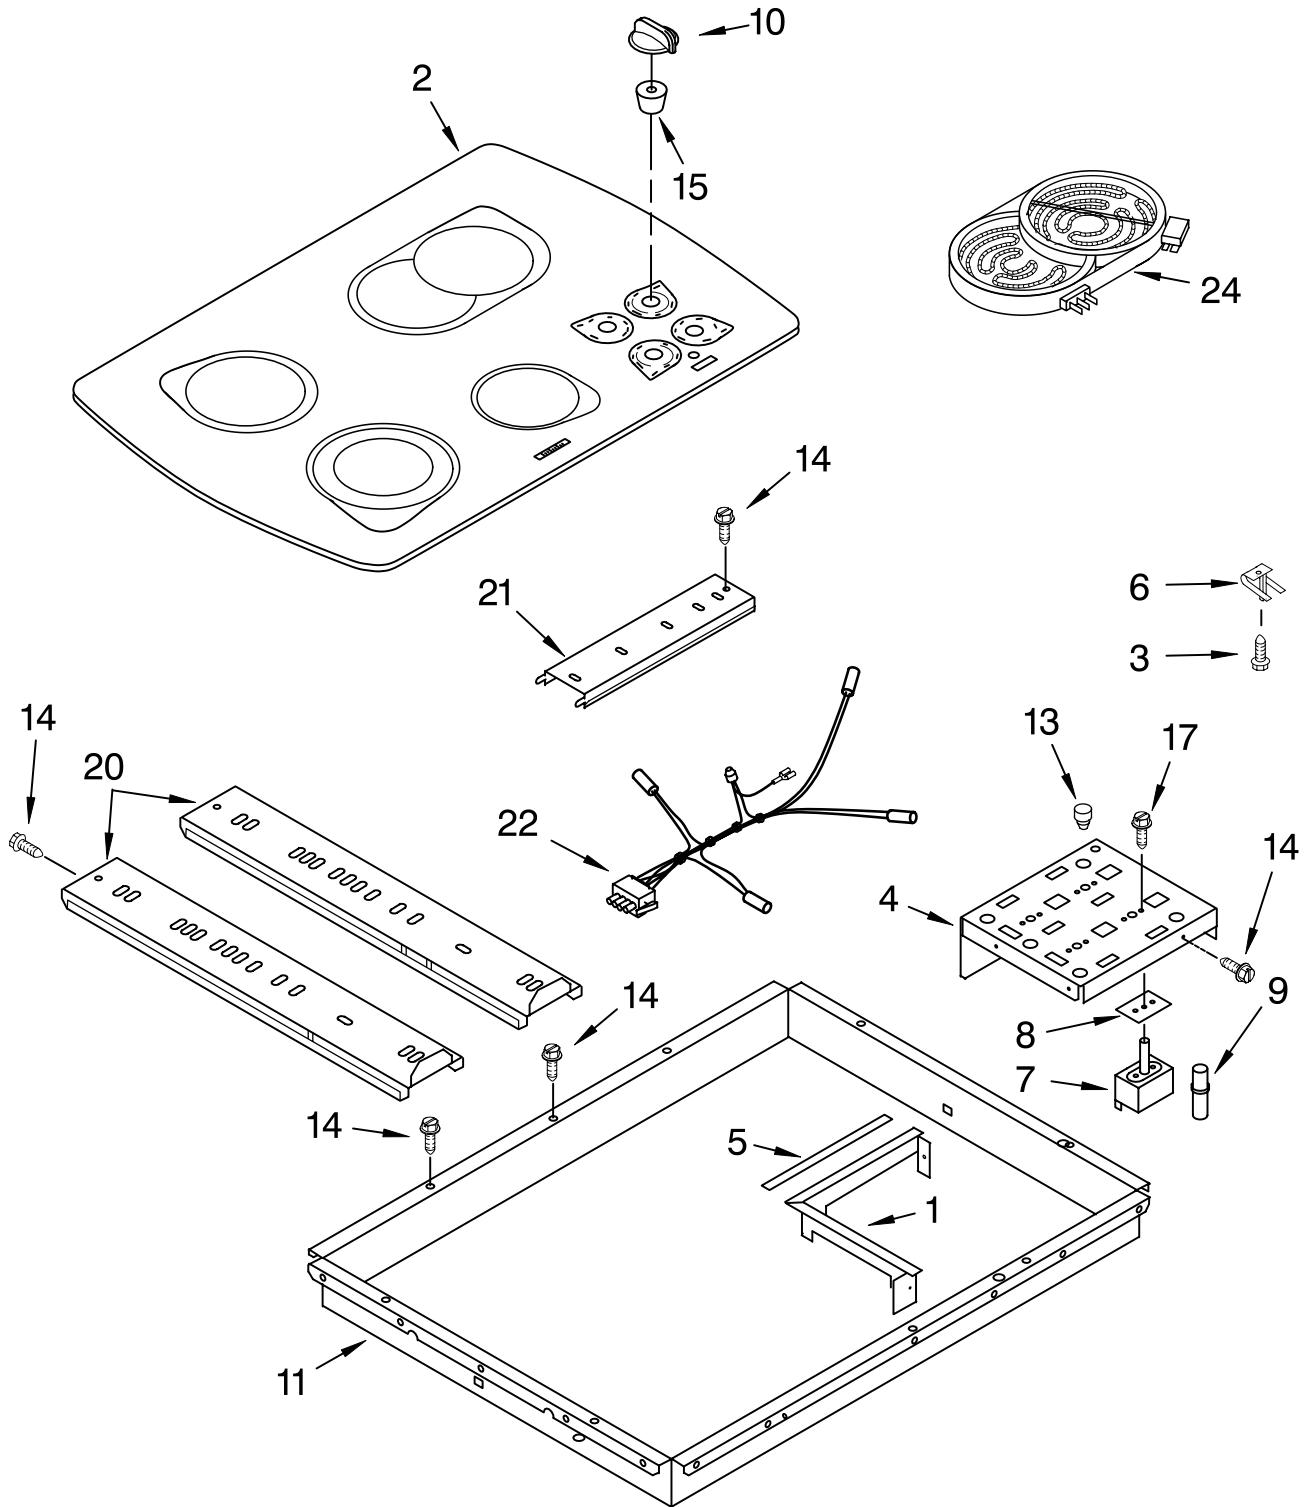

KitchenAid® COOKTOP PARTS

For Models: KECC507GBL2, KECC507GWH2, KECC507GAL2, KECC507GBT2, KECC507GWW2
(Black) (White) (Almond) (Biscuit) (Designer White)

30" ELECTRIC
BUILT-IN
COOKTOP

FOR ORDERING INFORMATION REFER TO PARTS PRICE LIST

COOKTOP PARTS

For Models: KECC507GBL2, KECC507GWH2, KECC507GAL2, KECC507GBT2, KECC507GWW2
 (Black) (White) (Almond) (Biscuit) (Designer White)

| Illus. No. | Part No. | DESCRIPTION |
|------------|-----------|-----------------------------------|
| 1 | 4455468 | Shield, Heat |
| 2 | | Cooktop, Glass |
| | 4455297 | Black |
| | 4455293 | White |
| | 4455292 | Honeycomb |
| | 8284699 | Designer White |
| 3 | 246119 | Screw |
| 4 | 4455421 | Bracket, Switch |
| 5 | 3191839 | Seal, Heat Shield |
| 6 | 3191791 | Spring Locator (8) |
| 7 | | Switch, Infinite |
| | 3191049 | Use W/1500W Left Rear Burner |
| | 3188516 | Use W/1800W Right Rear Burner |
| | 3191049 | Use W/1200W Right Front Burner |
| | 3188516 | Use W/2400 W Left Front Burner |
| 8 | 3183956 | Seal, Switch Shaft |
| 9 | 3191945 | Light, Indicator |
| 10 | | Knob, Control (4) |
| | 9750372FF | Black |
| | 9750372FW | White |
| | 9750372FT | Almond |
| | 9750372FC | Biscuit |
| 11 | 4456401 | Box, Burner |
| 13 | 3192477 | Bumper, Silicone |
| 14 | 3196537 | Screw |
| 15 | 3182435 | Seal, Switch (4) |
| 17 | 311865 | Screw |
| 20 | 3191515 | Rail, Element (2) |
| 21 | 3192268 | Rail, Element (1) |
| 22 | 3191343 | Lamp, Hot Surface Indicator |
| 24 | | Element, Surface |
| | 4452742 | 1200W – RF |
| | 4452743 | 1500W – LR |
| | 4452741 | 1000/1800W – RR |
| | 8272563 | 1000/2400W – LF |
| | 3192737 | Seal, Heat |
| | 3192439 | Seal, Limiter |