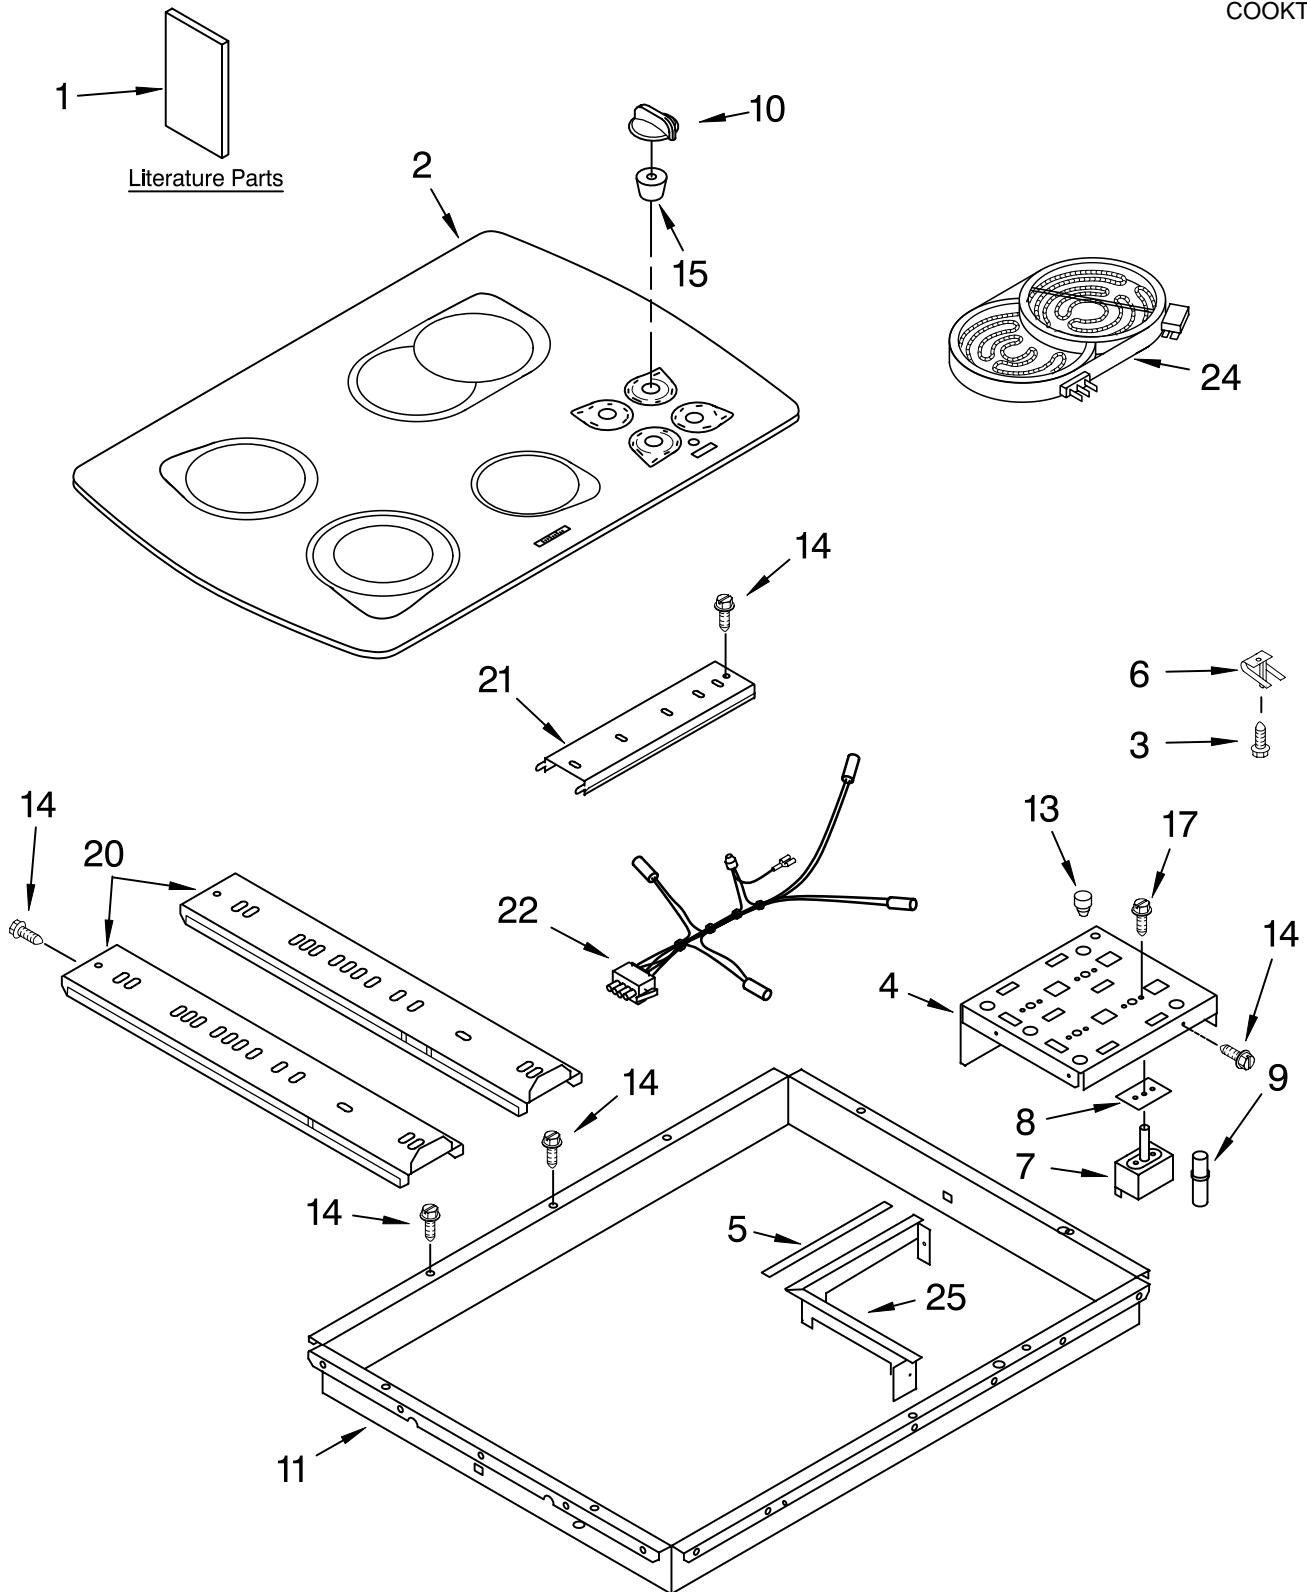

# KitchenAid® COOKTOP PARTS

For Models: KECC507GBL3, KECC507GWH3, KECC507GAL3, KECC507GBT3, KECC507GWW3  
(Black) (White) (Almond) (Biscuit) (Designer White)

36" ELECTRIC  
BUILT-IN  
COOKTOP

FOR ORDERING INFORMATION REFER TO PARTS PRICE LIST

# COOKTOP PARTS

For Models: KECC507GBL3, KECC507GWH3, KECC507GAL3, KECC507GBT3, KECC507GWW3  
 (Black) (White) (Almond) (Biscuit) (Designer White)

Illus. No.	Part No.	DESCRIPTION
1	LIT3191771	Literature Parts Installation Instructions
	LIT3191797	Wiring Diagram
	LIT3191524	Use & Care Guide
	LIT3191638	Safe Cooking Tips
2	4455548	Cooktop, Glass Black
	4455544	White
	4455543	Almond/Biscuit
	4455713	Designer White
3	246119	Screw
4	4455421	Bracket, Switch Mounting
5	3191839	Seal, Heat Shield
6	3191791	Spring Locator(10)
	246119	Screw (8)
7		Switch, Infinite
	3191049	LR – RF
	3188516	LF – RR
8	3192439	Seal, Switch Shaft
9	3191945	Light, Indicator
10		Knob, Control (4)
	9750372FF	Black
	9750372FW	White
	9750372FT	Almond
	9750372FC	Biscuit
11	4456401	Box, Burner
13	3192477	Bumper, Silicone
14	3196537	Screw
15	3182435	Seal, Switch (5)
17	311865	Screw
20	3191515	Rail, Element (2)
21	3192268	Rail, Element (1)
22	3191343	Lamp, Hot Surface Indicator
24		Element, Surface
	8272563	1000/2400W – LF
	4452742	1200W – RF
	4452741	1000/1800W – RR
	4452743	1500W – LR
	3192737	Seal, Heat
	3192439	Seal, Limiter
25	4455468	Shield, Heat